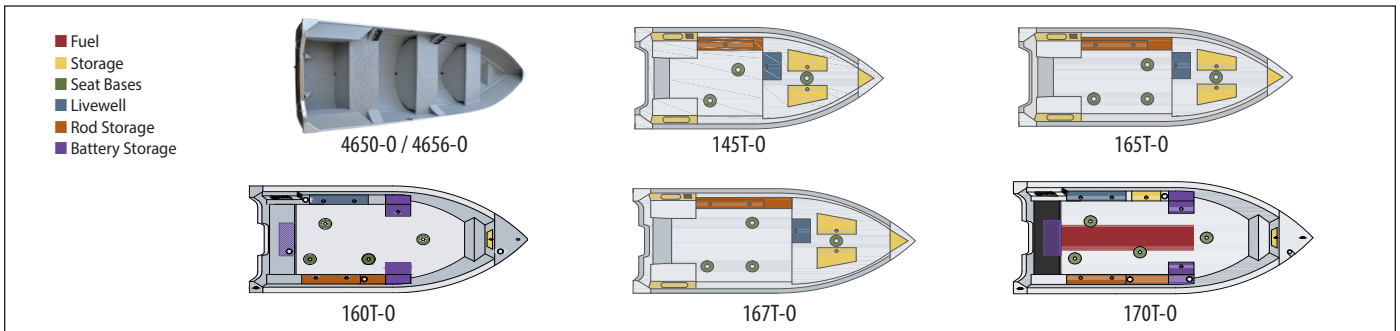

MirroCraft

2024 ALUMINUM BOATS

MirroCraft by Northport Marine, LLC
P.O. Box 380 / Gillett, Wisconsin 54124 • Email: info@mirrocraft.com • www.mirrocraft.com