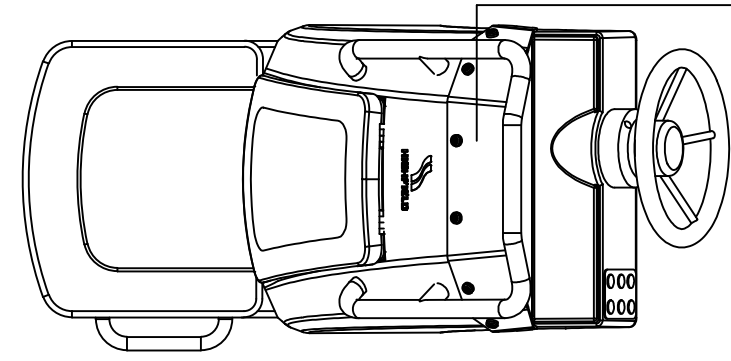

A

View B

Dash

View A

Item	Designation	Part Number	Qty
1	Console	SDS500ST-03	1
2	Cushion	SDS500ST-B-05	1
3	Backrest	SDS500ST-R-06	1
4	Handrail		1
5	Steering wheel assembly		1
6	Windshield		1

	SDS500ST-03	DWN: XQC	
		APPROVED: LXL	
info@highfieldboats.com	DWG:	SCALE:	DATE: 2020.12.09
(C) Copyright reserved. No unauthorized use allowed. All intellect - ideas - concepts remain the property of Highfield Boats			