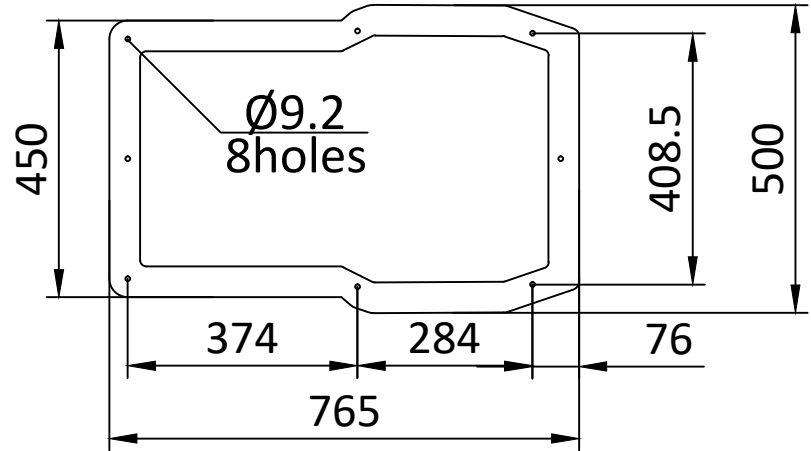

A

View B

Dash

View A

Item	Designation	Part Number	Qty
1	Console	SDS500ST-03	1
2	Cushion	SDS500ST-B-05	1
3	Backrest	SDS500ST-R-06	1
4	Handrail		1
5	Steering wheel assembly		1
6	Windshield		1

	SDS500ST-03	DWN: XQC	
		APPROVED: LXL	
info@highfieldboats.com	DWG:	SCALE:	DATE: 2020.12.09
(C) Copyright reserved. No unauthorized use allowed. All intellect - ideas - concepts remain the property of Highfield Boats			