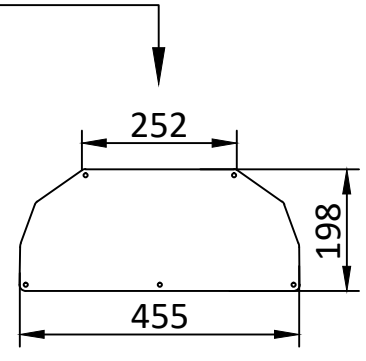

A

View B

Dash

View A

Item	Designation	Part Number	Qty
1	Console	SDS500ST-03	1
2	Cushion	SDS500ST-B-05	1
3	Backrest	SDS500ST-R-06	1
4	Handrail		1
5	Steering wheel assembly		1
6	Windshield		1

	SDS500ST-03	DWN: XQC	
		APPROVED: LXL	
info@highfieldboats.com	DWG:	SCALE:	DATE: 2020.12.09
(C) Copyright reserved. No unauthorized use allowed. All intellect - ideas - concepts remain the property of Highfield Boats			