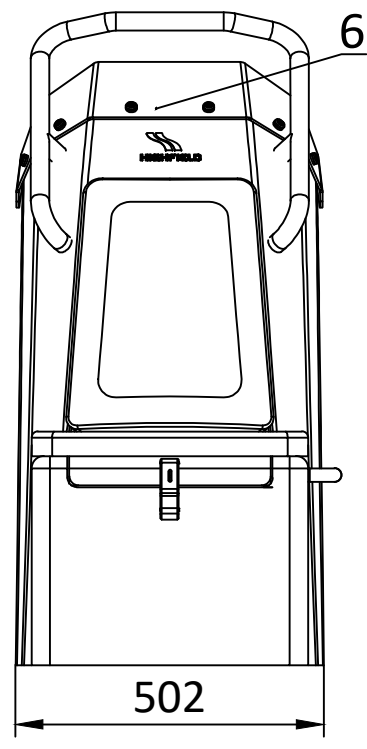

A

View B

Dash

View A

Item	Designation	Part Number	Qty
1	Console	SDS500ST-03	1
2	Cushion	SDS500ST-B-05	1
3	Backrest	SDS500ST-R-06	1
4	Handrail		1
5	Steering wheel assembly		1
6	Windshield		1

	SDS500ST-03	DWN: XQC	
		APPROVED: LXL	
info@highfieldboats.com	DWG:	SCALE:	DATE: 2020.12.09
(C) Copyright reserved. No unauthorized use allowed. All intellect - ideas - concepts remain the property of Highfield Boats			