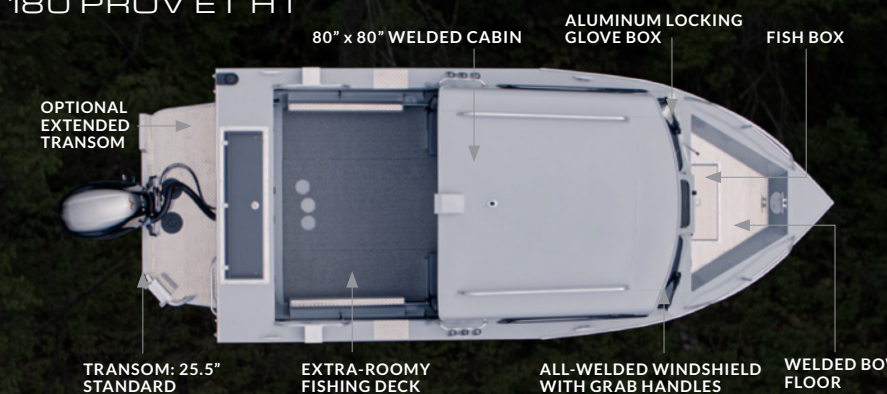

# PROV HT

Hewescraft's multi-tool boat, the ProV, ups its game even further with the addition of an optional all-welded hard-top. This top comfortably shelters four to six passengers when the weather and waves get serious. Combined with a full-height, wrap-around gunwale that comes standard with the optional extended transom, the ProV Hard Top will keep you and your passengers in while keeping the water out. When you need the protection and comfort of a weather-beating cabin enclosure, without the usual high price tag, there's value—and then there's Hewescraft ProV Hard Top value.

180|200

## 180 PROV ET HT

## MODEL 180<sub>ETHT</sub> 200<sub>HT</sub> 200<sub>ETHT</sub>

MODEL	180 <sub>ETHT</sub>	200 <sub>HT</sub>	200 <sub>ETHT</sub>
OVERALL LENGTH	20'8"	20'4"	22'8"
BEAM	94"	94"	94"
MAX. HP	175	175	200
FUEL TANK	48 Gal	48 Gal	48 Gal
INSIDE DEPTH	28"	28"	28"
DEADRISE FORWARD	30°	30°	30°
DEADRISE AMIDSHIPS	15°	15°	15°
DEADRISE AFT	14°	14°	14°
BOTTOM GAUGE	.190"	.190"	.190"
BOTTOM WIDTH	72"	72"	72"
SIDE GAUGE	.100"	.100"	.100"
SIDE HEIGHT	32"	32"	32"
TRANSOM (W x H)	94" x 25.5"	94" x 25.5"	94" x 25.5"
PERSON CAPACITY	7	7	8
PERSON WT. CAPACITY (LBS)	1,155	1,155	1,320
MAX WT. CAPACITY (LBS)	2,070	1,963	2,663
BOAT DRY WT. (LBS)	1,875	1,850	2,075
FISHING COCKPIT (W x L)	80" x 59"	80" x 73"	80" x 83"
CABIN DIMENSIONS (W x L x H)	79.5" x 80" x 70"	79.5" x 80" x 70"	79.5" x 80" x 70"
BOW LENGTH	36"	36"	36"