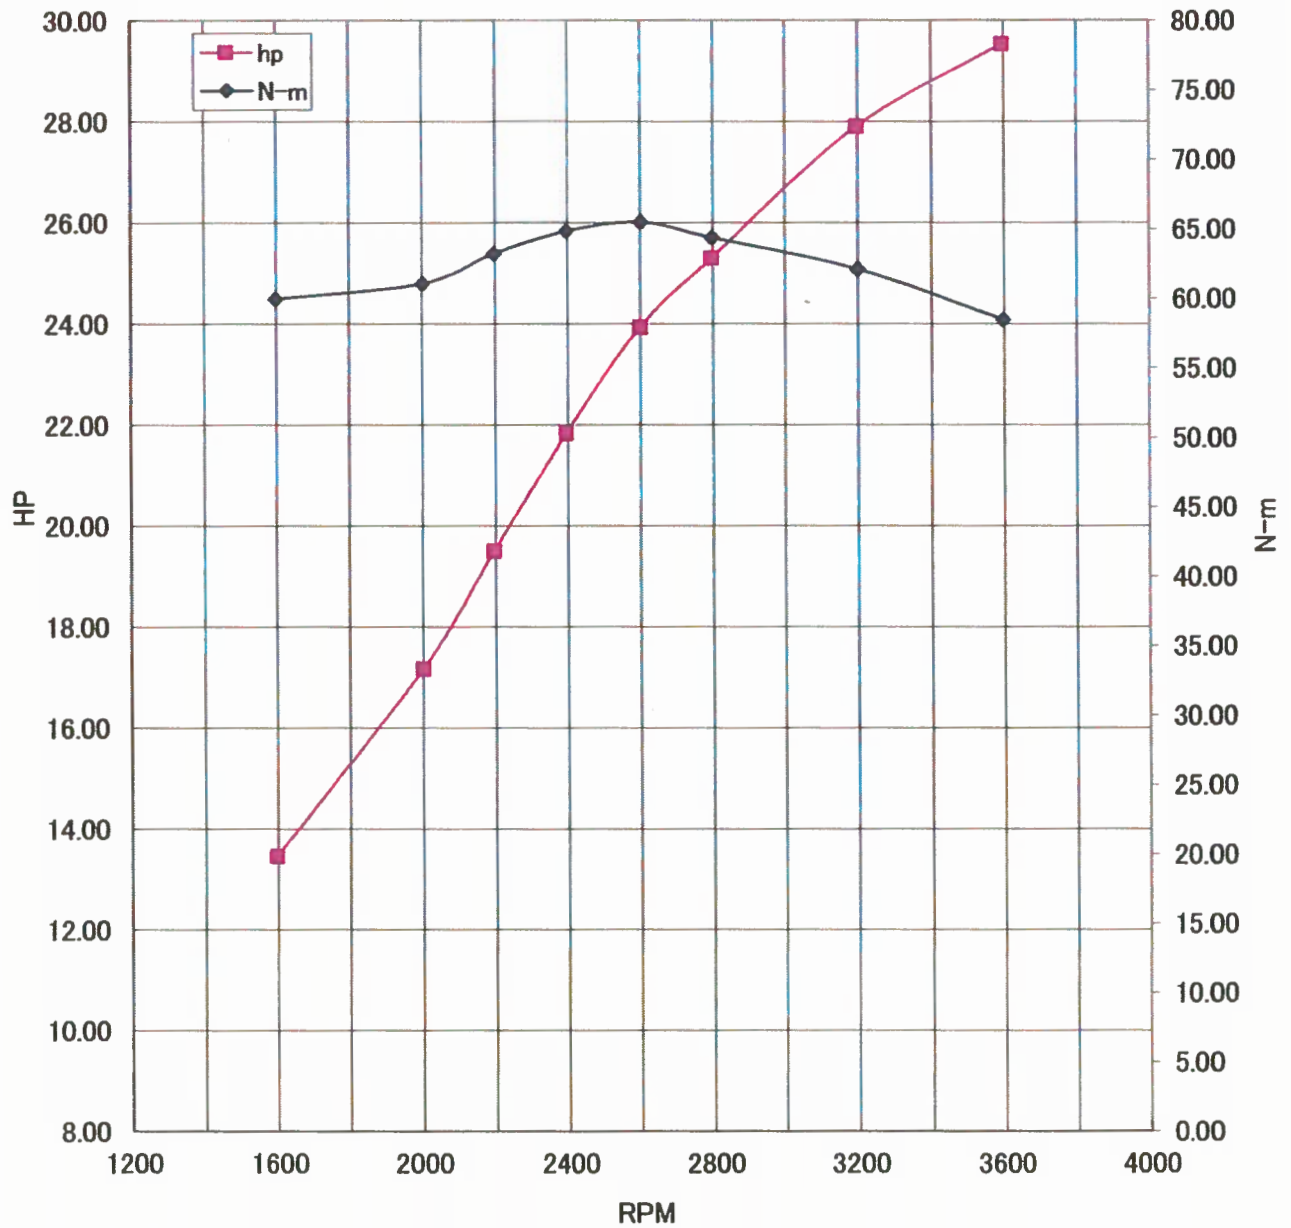

WOT ENGINE POWER PLOT

Kawasaki General purpose engine

Engine model/version : FX850V/AS03
Engine serial number : A99089
Test/run number : 286

Kawasaki General Purpose Engine Gross Power Data According to SAE J1995

WOT ENGINE POWER PLOT

Kawasaki General purpose engine

Engine model/version : FX850V/AS03
Engine serial number : A99089
Test/run number : 288

WOT ENGINE POWER PLOT

Kawasaki General purpose engine

Engine model/version : FX850V/AS03
Engine serial number : A99089
Test/run number : 291

WOT ENGINE POWER PLOT

Kawasaki General purpose engine

Engine model/version : FX850V/AS03
Engine serial number : A93181
Test/run number : 301

WOT ENGINE POWER PLOT

Kawasaki General purpose engine

Engine model/version : FX850V/AS03
Engine serial number : A99087
Test/run number : 308