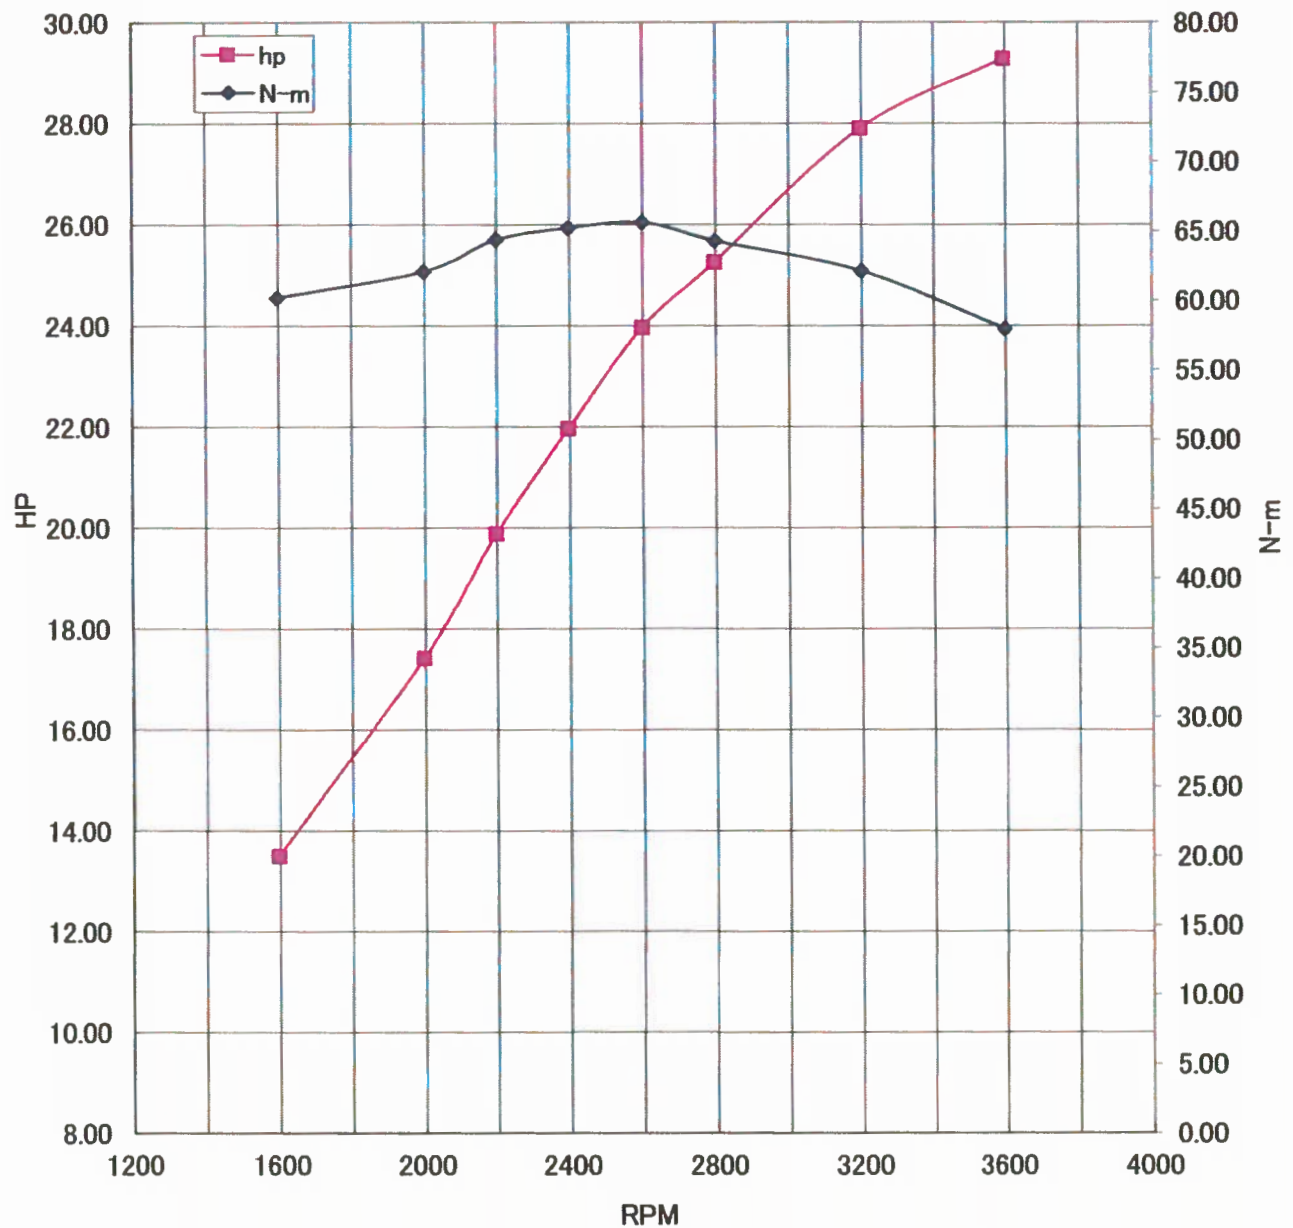

WOT ENGINE POWER PLOT

Kawasaki General purpose engine

Engine model/version : FX850V/AS03
Engine serial number : A93181
Test/run number : 301