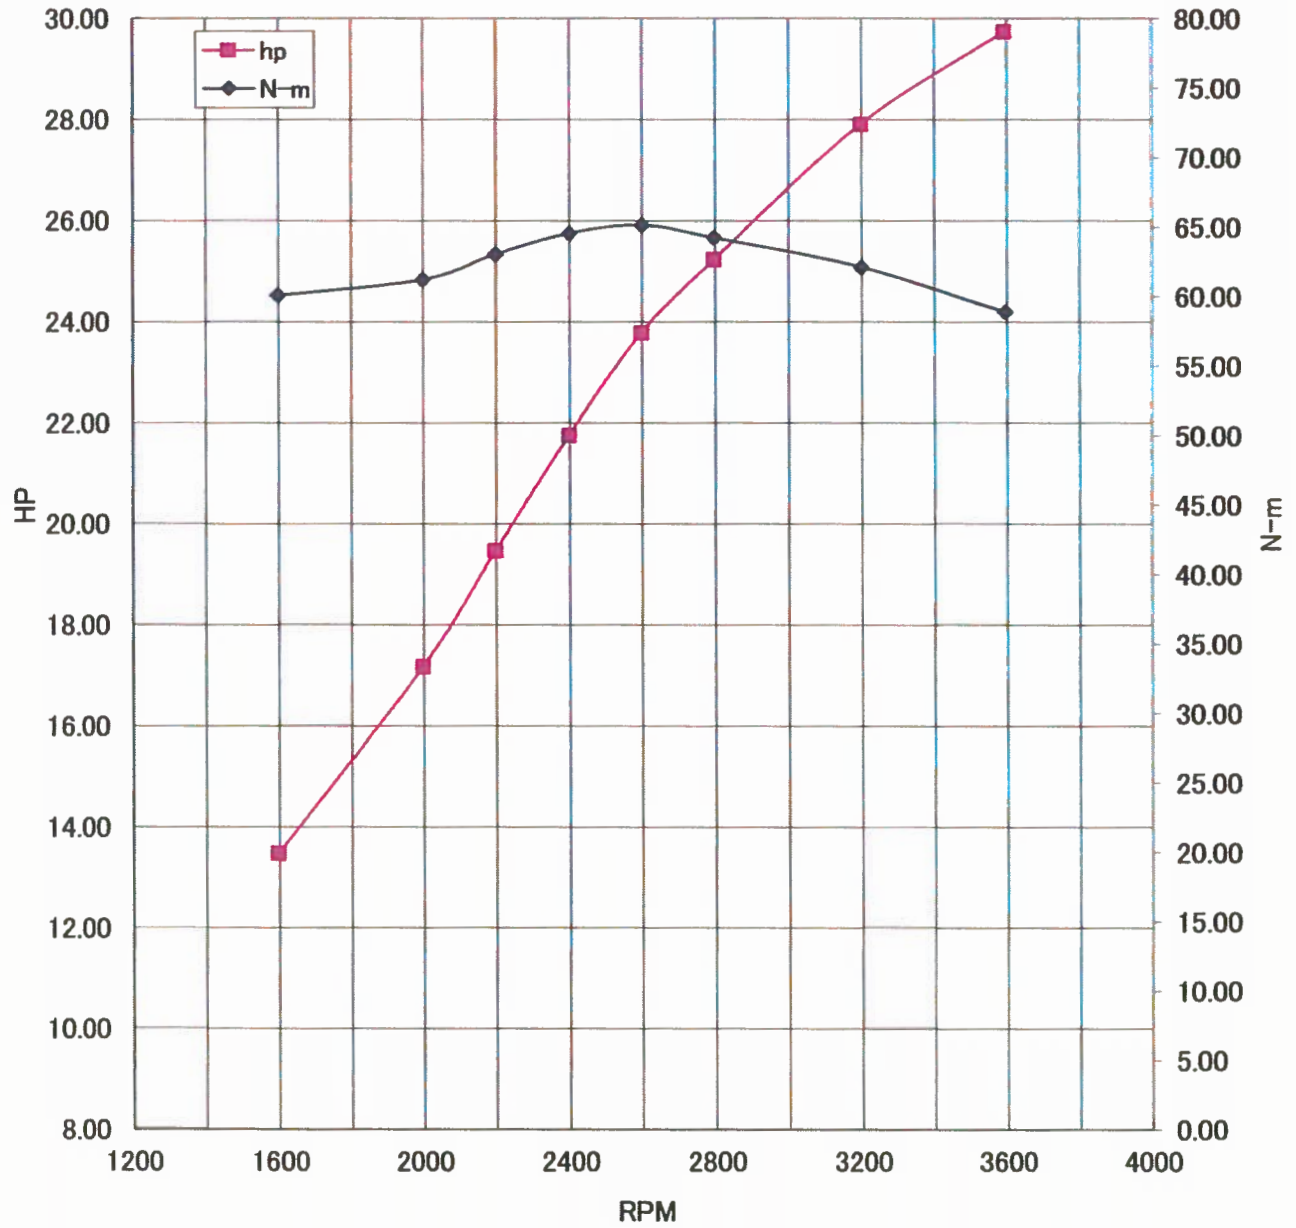

WOT ENGINE POWER PLOT

Kawasaki General purpose engine

Engine model/version : FX850V/AS03
Engine serial number : A99089
Test/run number : 286

Kawasaki General Purpose Engine Gross Power Data According to SAE J1995

WOT ENGINE POWER PLOT

Kawasaki General purpose engine

Engine model/version : FX850V/AS03
Engine serial number : A99089
Test/run number : 288

WOT ENGINE POWER PLOT

Kawasaki General purpose engine

Engine model/version : FX850V/AS03
Engine serial number : A99089
Test/run number : 291