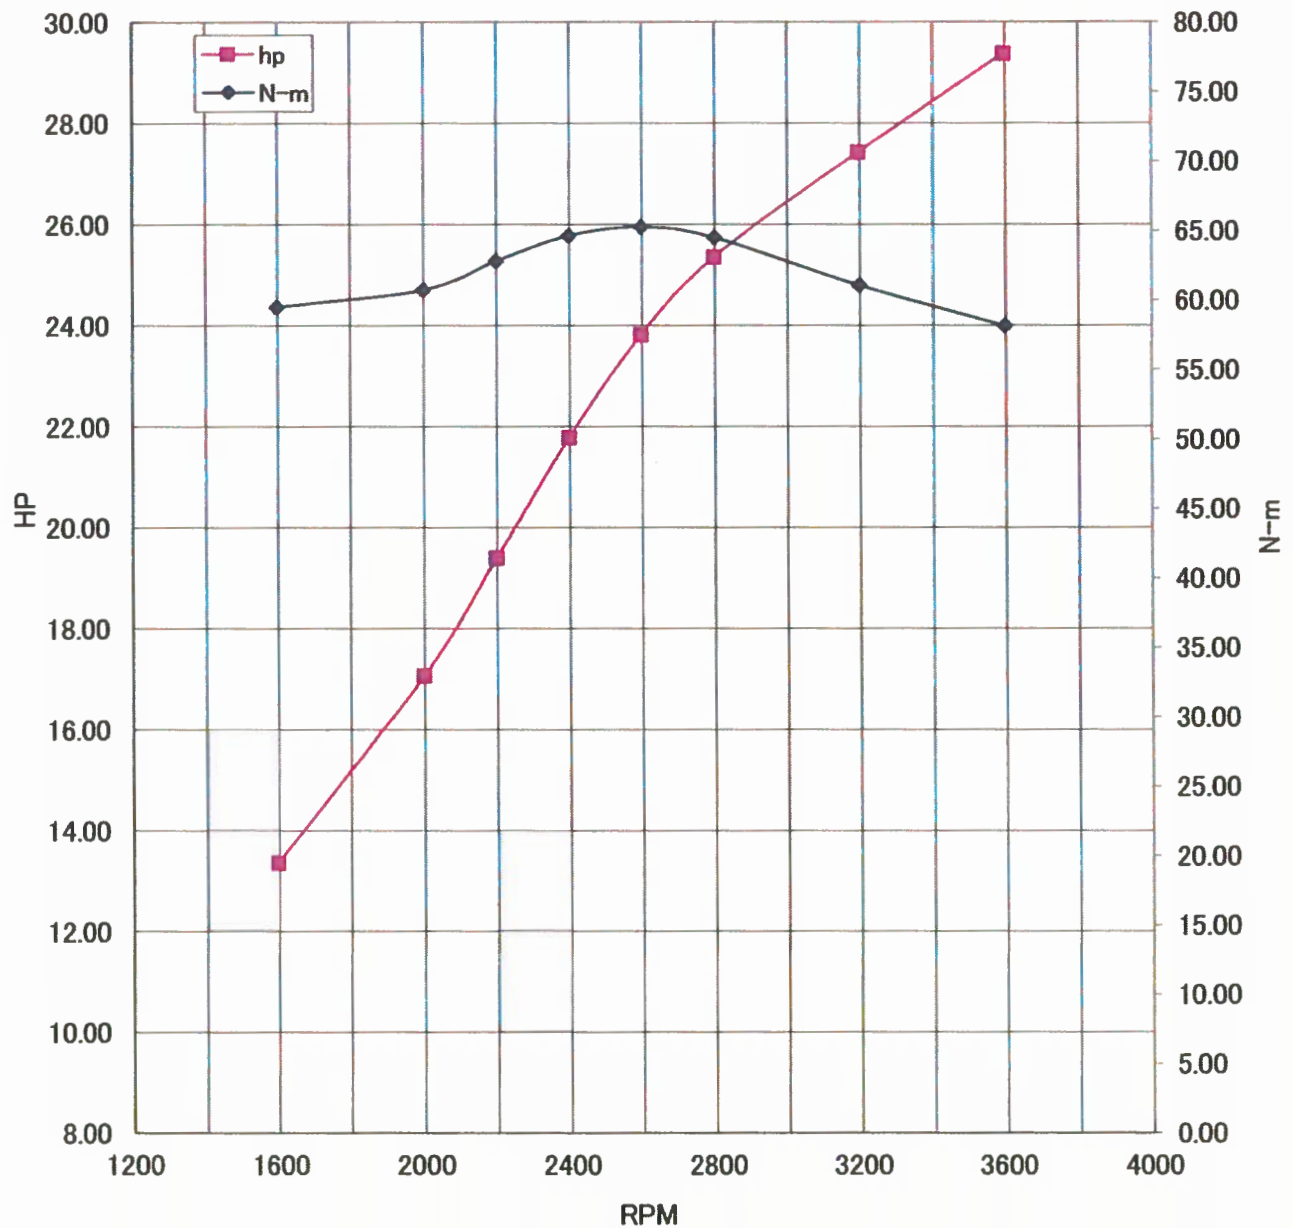

WOT ENGINE POWER PLOT

Kawasaki General purpose engine

Engine model/version : FX850V/AS03
Engine serial number : A99089
Test/run number : 286

Kawasaki General Purpose Engine Gross Power Data According to SAE J1995

WOT ENGINE POWER PLOT

Kawasaki General purpose engine

Engine model/version : FX850V/AS03
Engine serial number : A99089
Test/run number : 288

WOT ENGINE POWER PLOT

Kawasaki General purpose engine

Engine model/version : FX850V/AS03
Engine serial number : A99089
Test/run number : 291