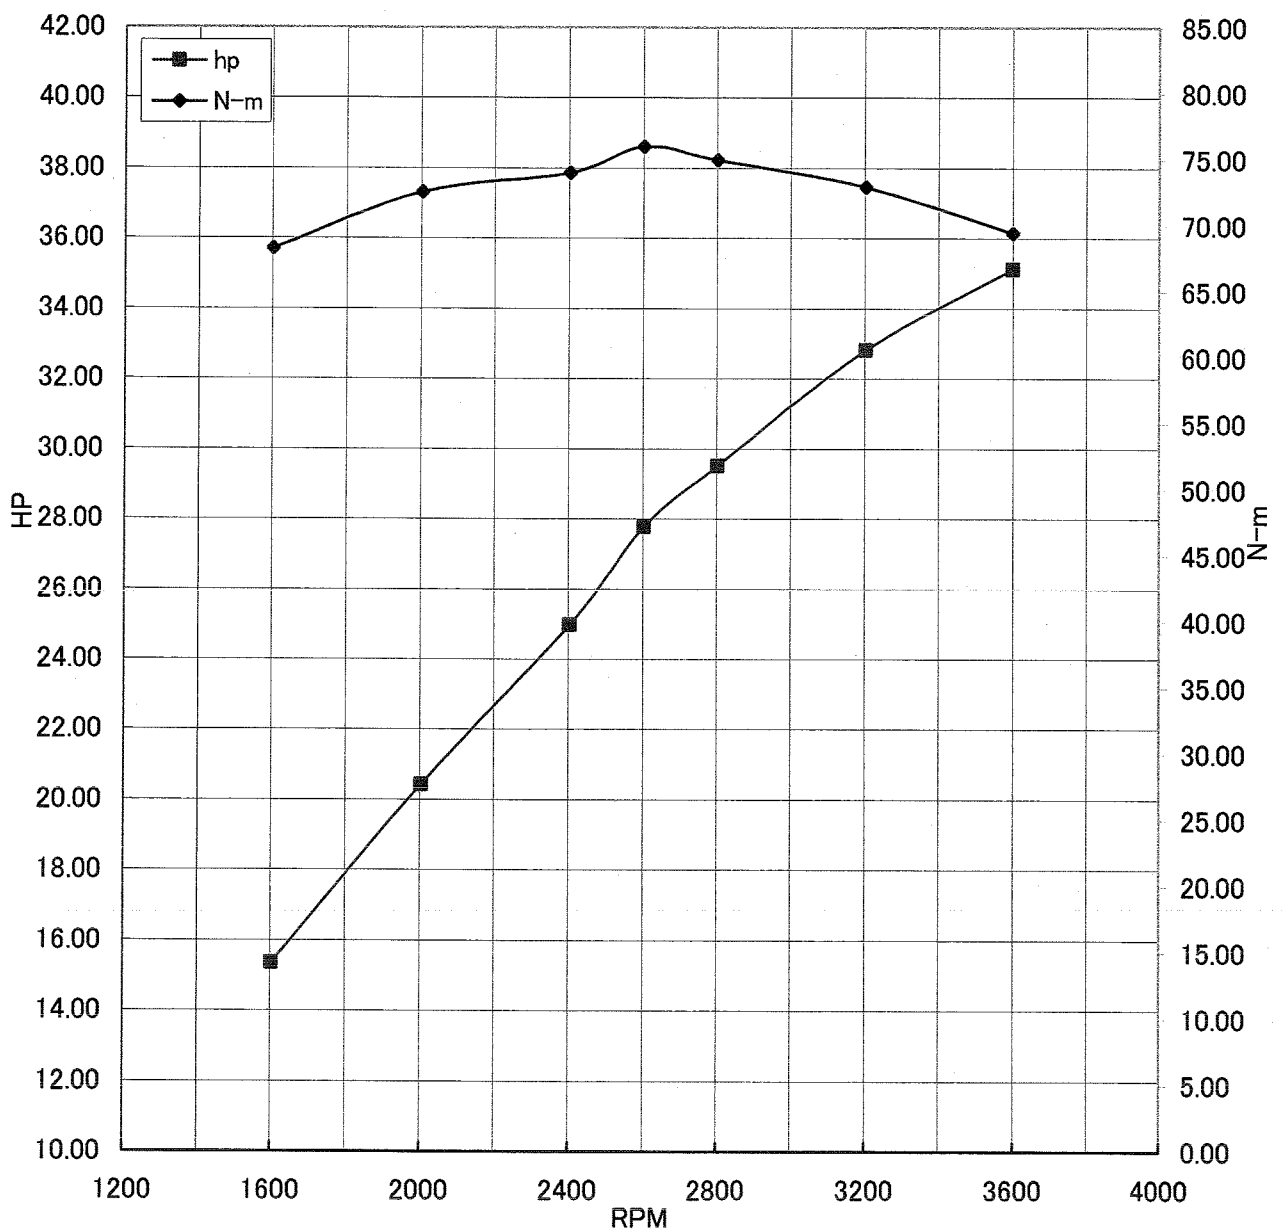

## WOT ENGINE POWER PLOT

### Kawasaki General purpose engine

Engine model/version : FXT00V/BS00  
Engine serial number : A05119  
Test/run number : 11

Kawasaki General Purpose Engine Gross Power Data According to SAE J1995

WOT ENGINE POWER PLOT

Kawasaki General purpose engine

Engine model/version : FXT00V/BS00  
Engine serial number : A05119  
Test/run number : 12

Kawasaki General Purpose Engine Gross Power Data According to SAE J1995

WOT ENGINE POWER PLOT