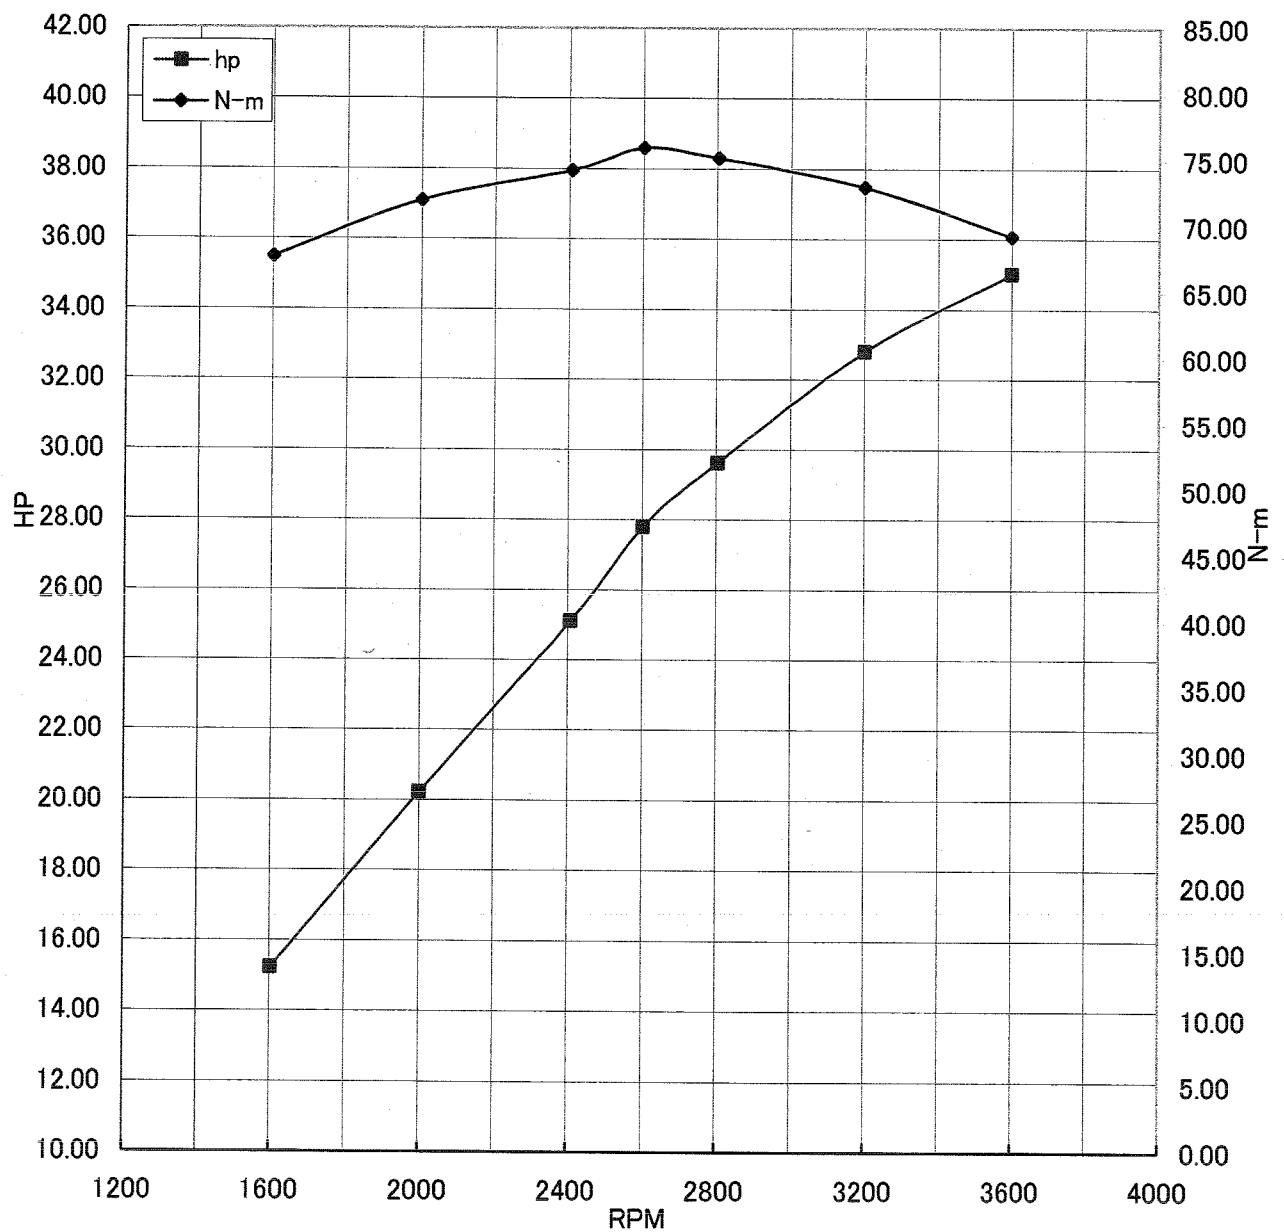

# Kawasaki General Purpose Engine Gross Power Data According to SAE J1995

## WOT ENGINE POWER PLOT

### Kawasaki General purpose engine

Engine model/version : FXT00V/BS00  
Engine serial number : A05119  
Test/run number : 11

Kawasaki General Purpose Engine Gross Power Data According to SAE J1995

WOT ENGINE POWER PLOT