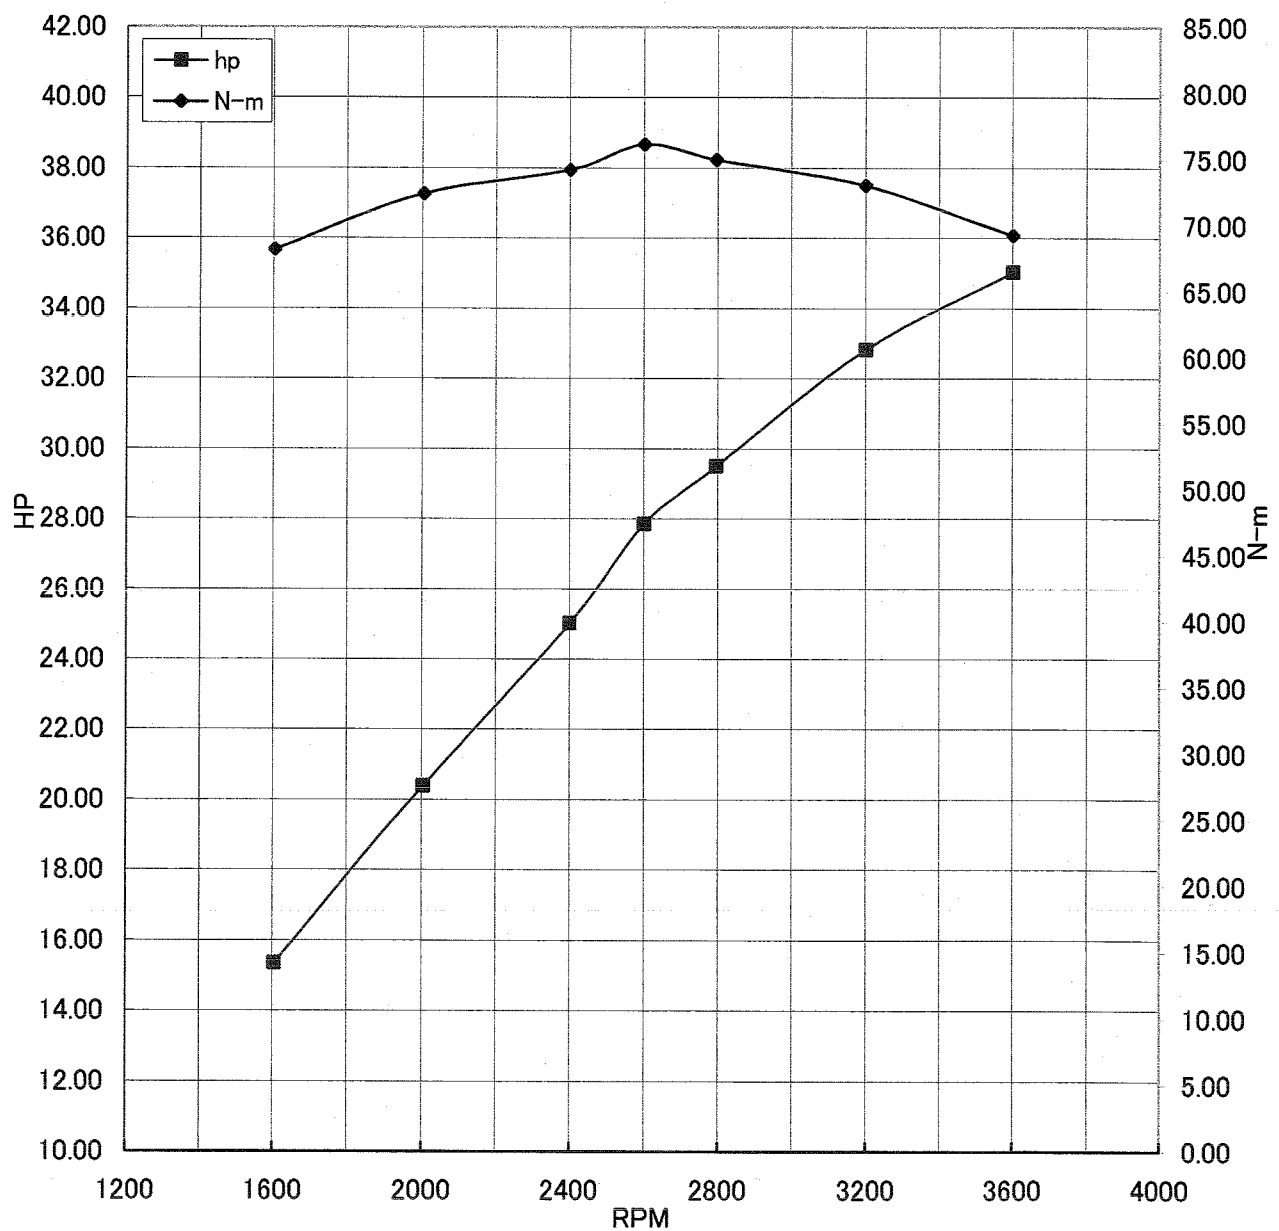

Kawasaki General Purpose Engine Gross Power Data According to SAE J1995

WOT ENGINE POWER PLOT

Kawasaki General purpose engine

Engine model/version : FXT00V/BS00
Engine serial number : A05119
Test/run number : 13