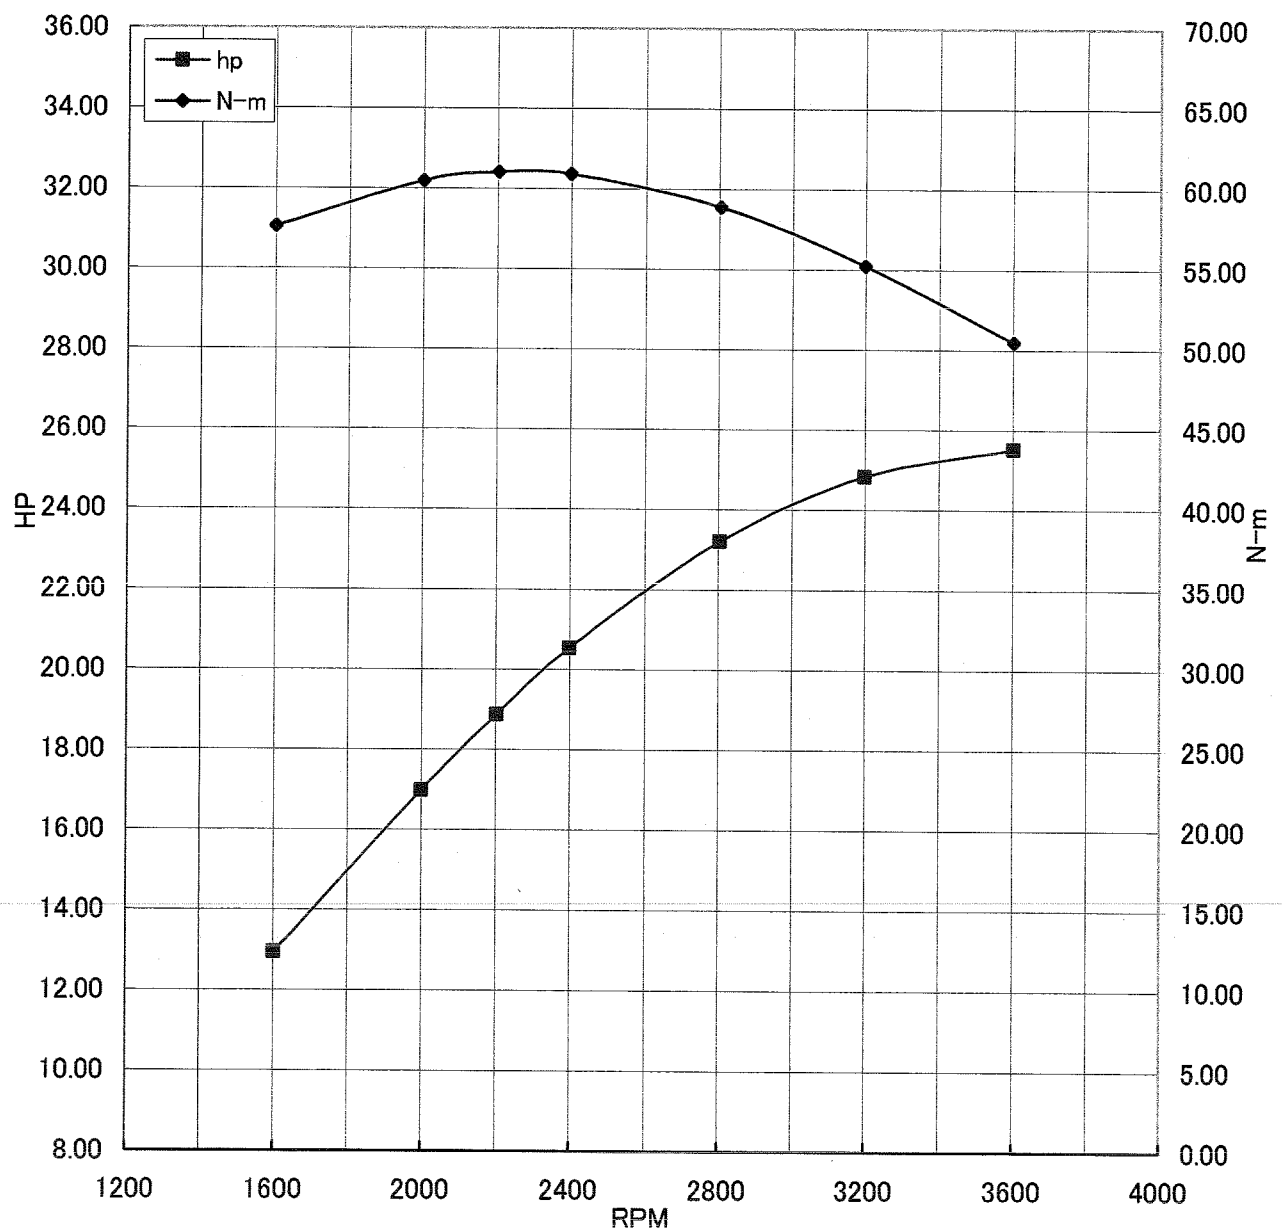

Kawasaki General Purpose Engine Gross Power Data According to SAE J1995

WOT ENGINE POWER PLOT

Kawasaki General purpose engine

Engine model/version : FX801V/CS00
Engine serial number : A19482
Test/run number : 143