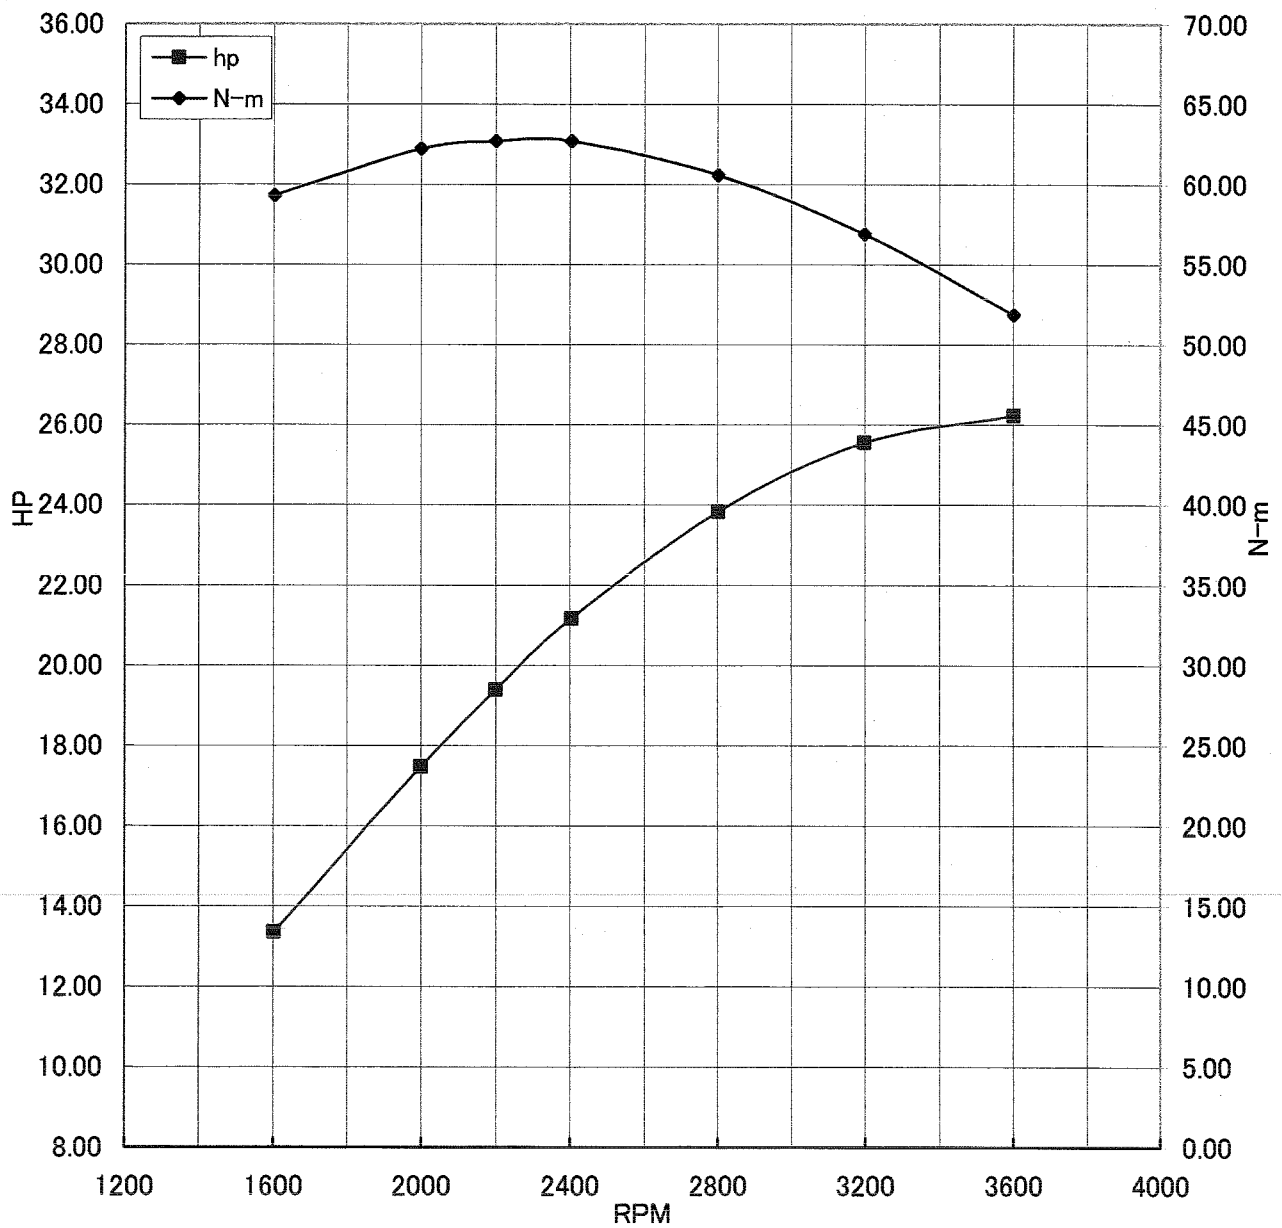

Kawasaki General Purpose Engine Gross Power Data According to SAE J1995

WOT ENGINE POWER PLOT

Kawasaki General purpose engine

Engine model/version : FX801V/CS00
Engine serial number : A19531
Test/run number : 108

Kawasaki General Purpose Engine Gross Power Data According to SAE J1995

WOT ENGINE POWER PLOT

Kawasaki General purpose engine

Engine model/version : FX801V/CS00
Engine serial number : A19531
Test/run number : 122

Kawasaki General Purpose Engine Gross Power Data According to SAE J1995

WOT ENGINE POWER PLOT

Kawasaki General purpose engine

Engine model/version : FX801V/CS00
Engine serial number : A19531
Test/run number : 125

Kawasaki General Purpose Engine Gross Power Data According to SAE J1995

WOT ENGINE POWER PLOT

Kawasaki General purpose engine

Engine model/version : FX801V/CS00
Engine serial number : A19482
Test/run number : 143