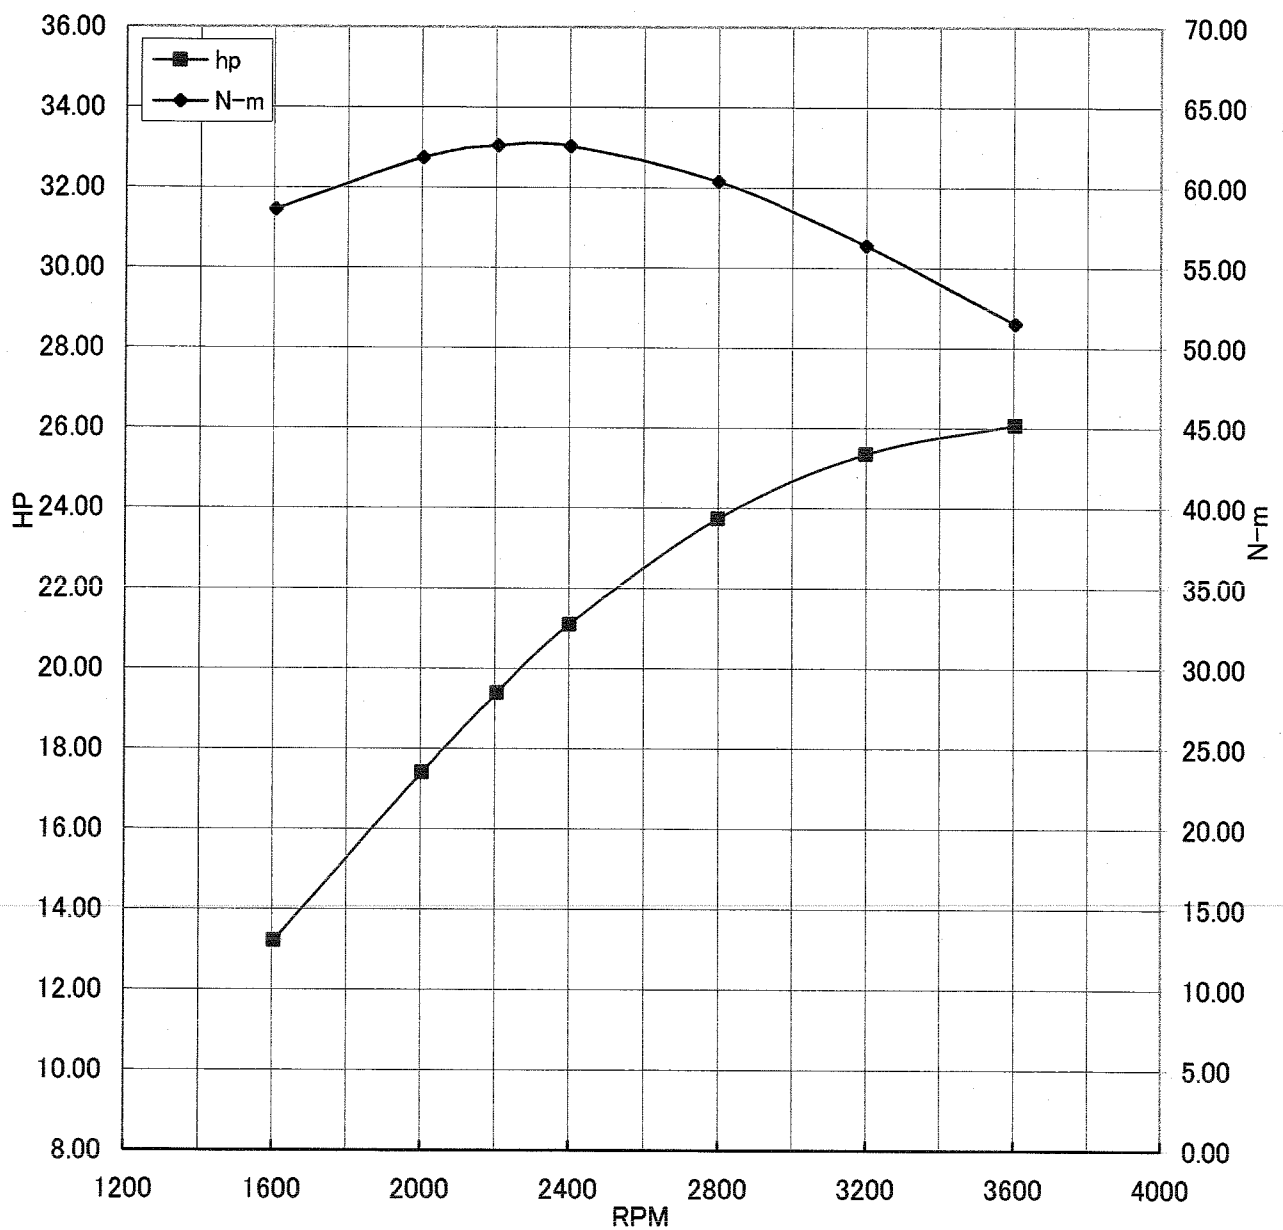

Kawasaki General Purpose Engine Gross Power Data According to SAE J1995

WOT ENGINE POWER PLOT

Kawasaki General purpose engine

Engine model/version : FX801V/CS00
Engine serial number : A19531
Test/run number : 108

Kawasaki General Purpose Engine Gross Power Data According to SAE J1995

WOT ENGINE POWER PLOT

Kawasaki General purpose engine

Engine model/version : FX801V/CS00
Engine serial number : A19531
Test/run number : 122

Kawasaki General Purpose Engine Gross Power Data According to SAE J1995

WOT ENGINE POWER PLOT

Kawasaki General purpose engine

Engine model/version : FX801V/CS00
Engine serial number : A19531
Test/run number : 125

Kawasaki General Purpose Engine Gross Power Data According to SAE J1995

WOT ENGINE POWER PLOT

Kawasaki General purpose engine

Engine model/version : FX801V/CS00
Engine serial number : A19482
Test/run number : 143