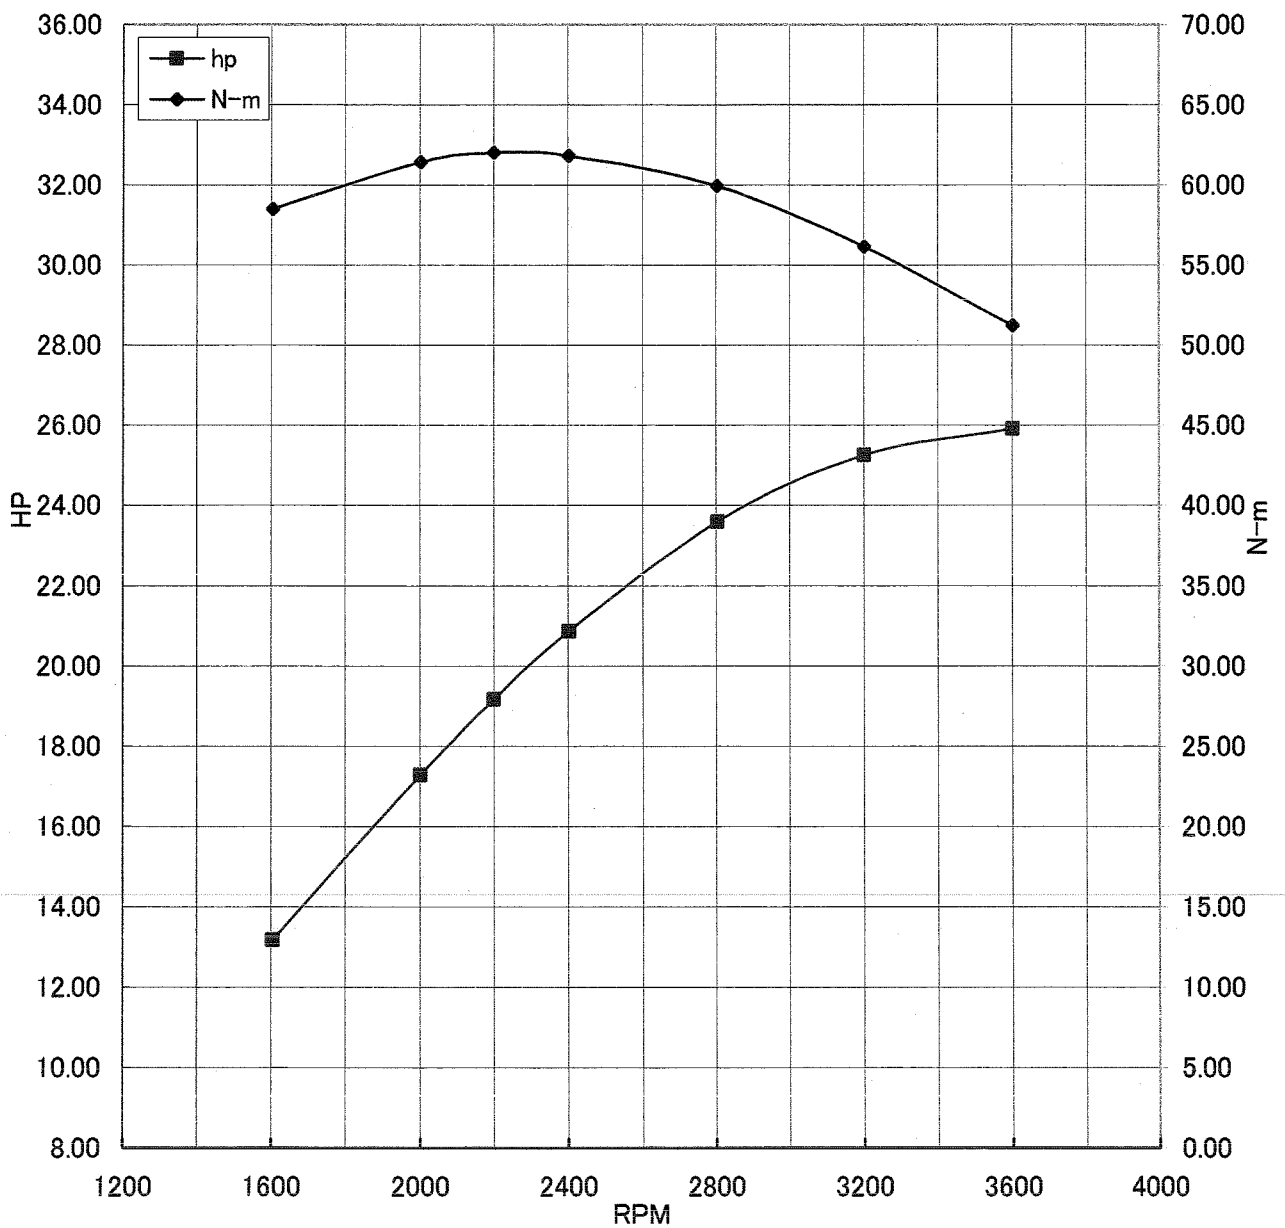

Kawasaki General Purpose Engine Gross Power Data According to SAE J1995

WOT ENGINE POWER PLOT

Kawasaki General purpose engine

Engine model/version : FX801V/CS00
Engine serial number : A19531
Test/run number : 108

Kawasaki General Purpose Engine Gross Power Data According to SAE J1995

WOT ENGINE POWER PLOT

Kawasaki General purpose engine

Engine model/version : FX801V/CS00
Engine serial number : A19531
Test/run number : 122

Kawasaki General Purpose Engine Gross Power Data According to SAE J1995

WOT ENGINE POWER PLOT

Kawasaki General purpose engine

Engine model/version : FX801V/CS00
Engine serial number : A19531
Test/run number : 125

Kawasaki General Purpose Engine Gross Power Data According to SAE J1995

WOT ENGINE POWER PLOT

Kawasaki General purpose engine

Engine model/version : FX801V/CS00
Engine serial number : A19482
Test/run number : 143