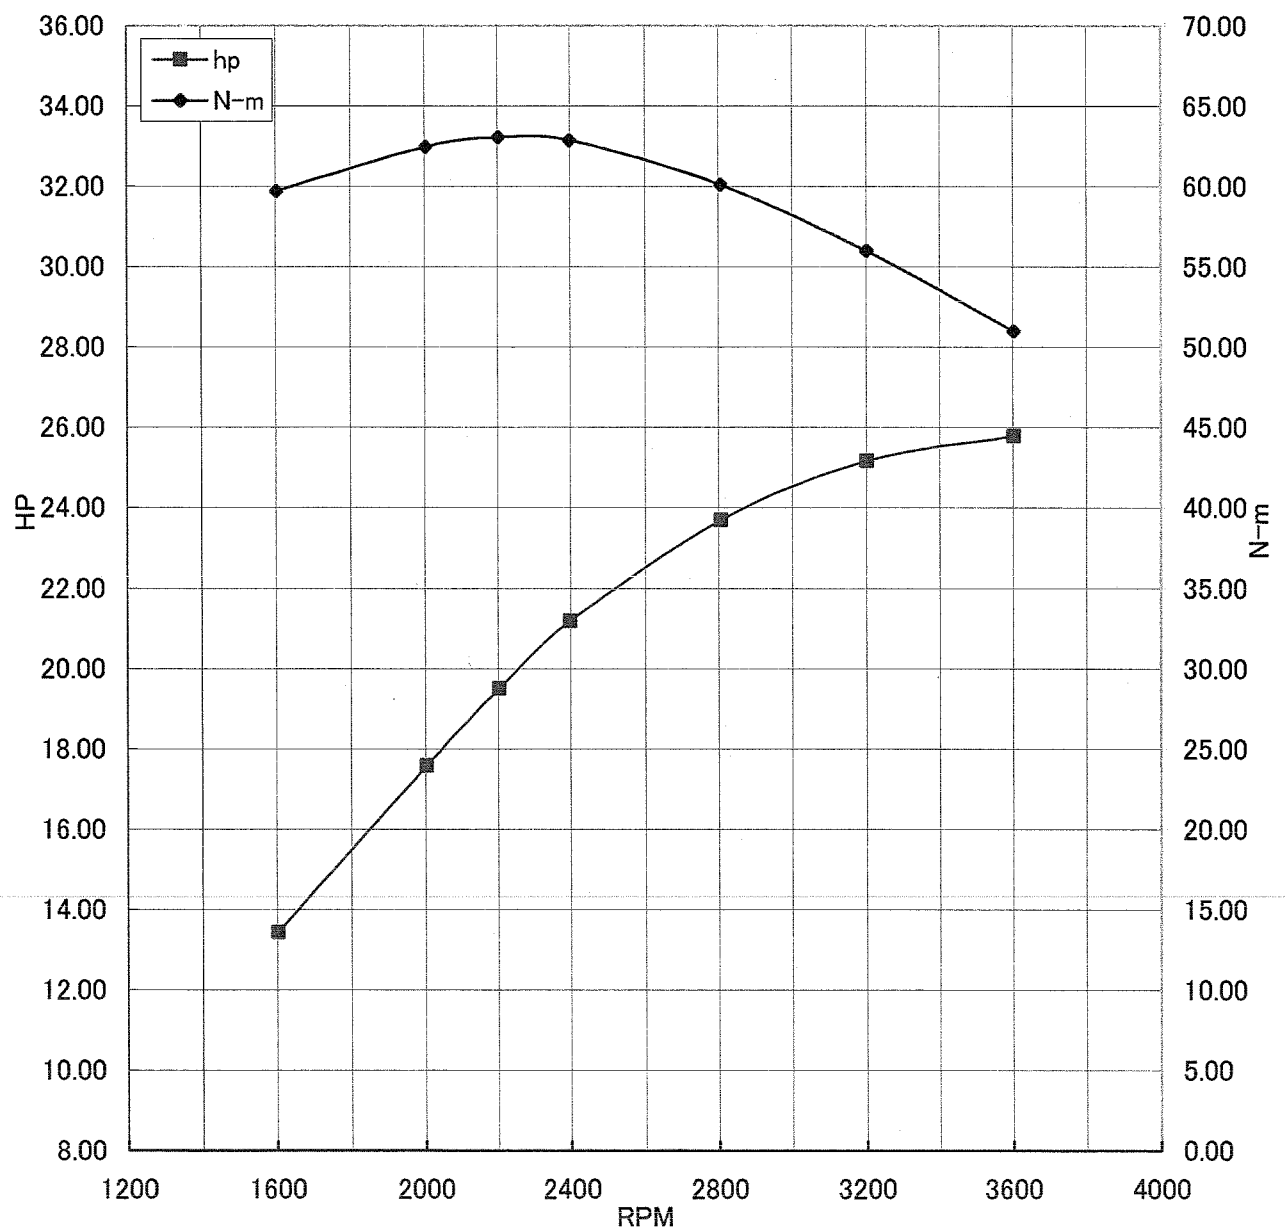

Kawasaki General Purpose Engine Gross Power Data According to SAE J1995

WOT ENGINE POWER PLOT

Kawasaki General purpose engine

Engine model/version : FX751V/CS00
Engine serial number : A19531
Test/run number : 133

Kawasaki General Purpose Engine Gross Power Data According to SAE J1995

WOT ENGINE POWER PLOT

Kawasaki General purpose engine

Engine model/version : FX751V/CS00
Engine serial number : A19531
Test/run number : 135

Kawasaki General Purpose Engine Gross Power Data According to SAE J1995

WOT ENGINE POWER PLOT

Kawasaki General purpose engine

Engine model/version : FX751V/GS00
Engine serial number : A19531
Test/run number : 140

Kawasaki General Purpose Engine Gross Power Data According to SAE J1995

WOT ENGINE POWER PLOT

Kawasaki General purpose engine

Engine model/version : FX751V/CS00
Engine serial number : A19482
Test/run number : 144