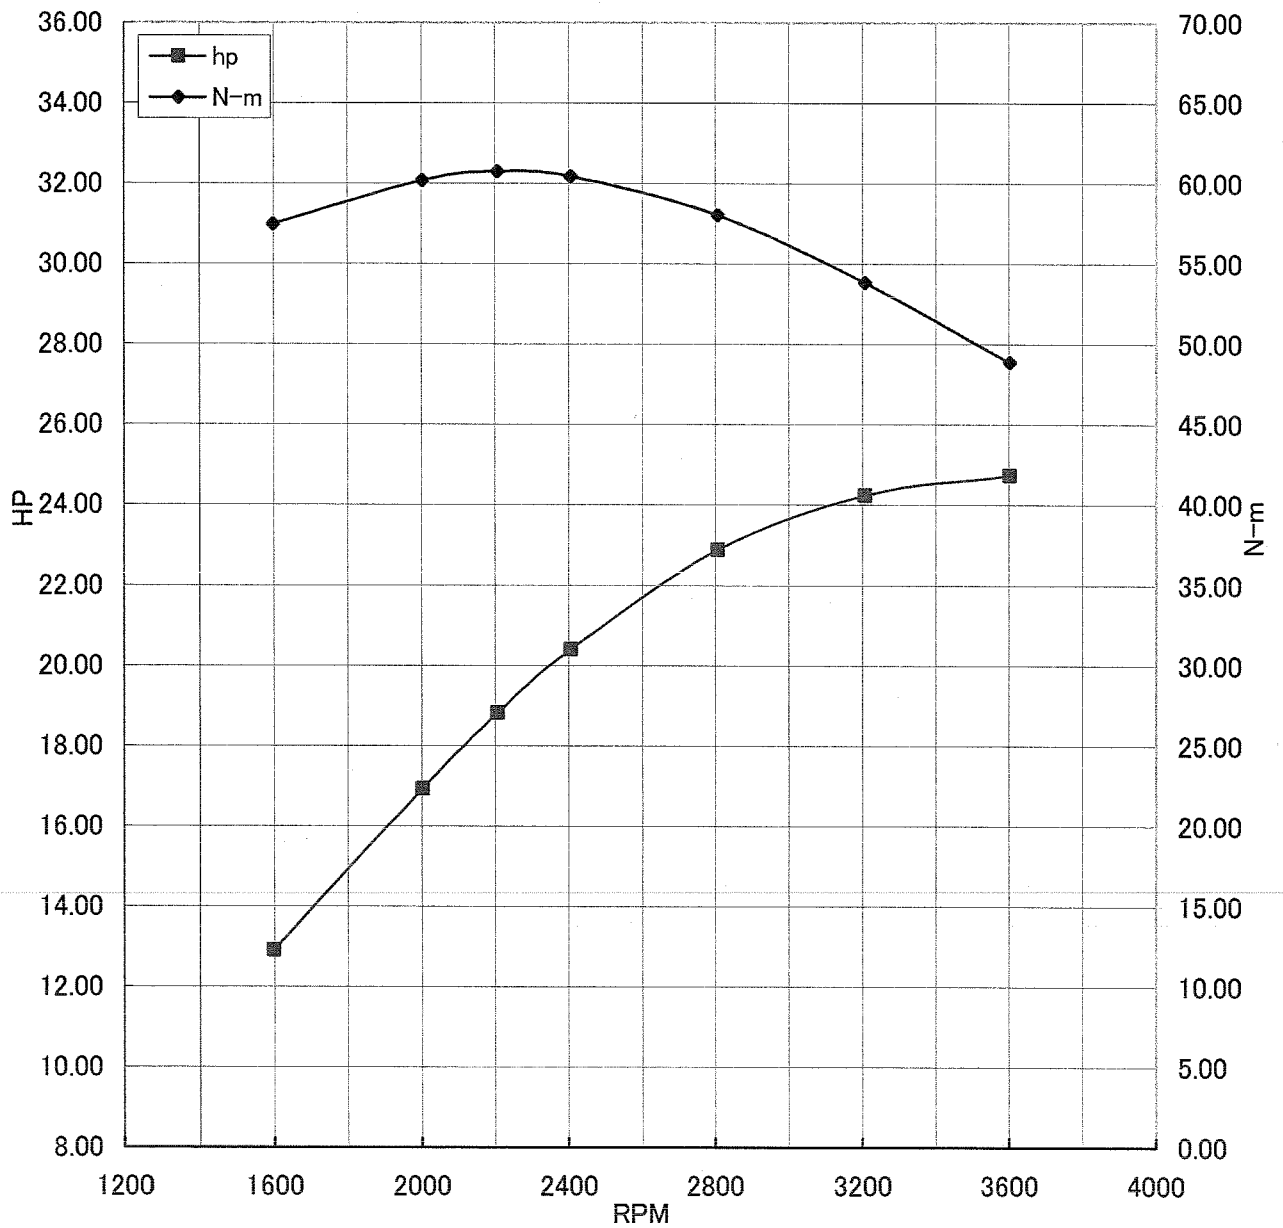

Kawasaki General Purpose Engine Gross Power Data According to SAE J1995

WOT ENGINE POWER PLOT

Kawasaki General purpose engine

Engine model/version : FX751V/CS00
Engine serial number : A19531
Test/run number : 133

Kawasaki General Purpose Engine Gross Power Data According to SAE J1995

WOT ENGINE POWER PLOT

Kawasaki General purpose engine

Engine model/version : FX751V/CS00
Engine serial number : A19531
Test/run number : 135

Kawasaki General Purpose Engine Gross Power Data According to SAE J1995

WOT ENGINE POWER PLOT

Kawasaki General purpose engine

Engine model/version : FX751V/GS00
Engine serial number : A19531
Test/run number : 140

Kawasaki General Purpose Engine Gross Power Data According to SAE J1995

WOT ENGINE POWER PLOT

Kawasaki General purpose engine

Engine model/version : FX751V/CS00
Engine serial number : A19482
Test/run number : 144