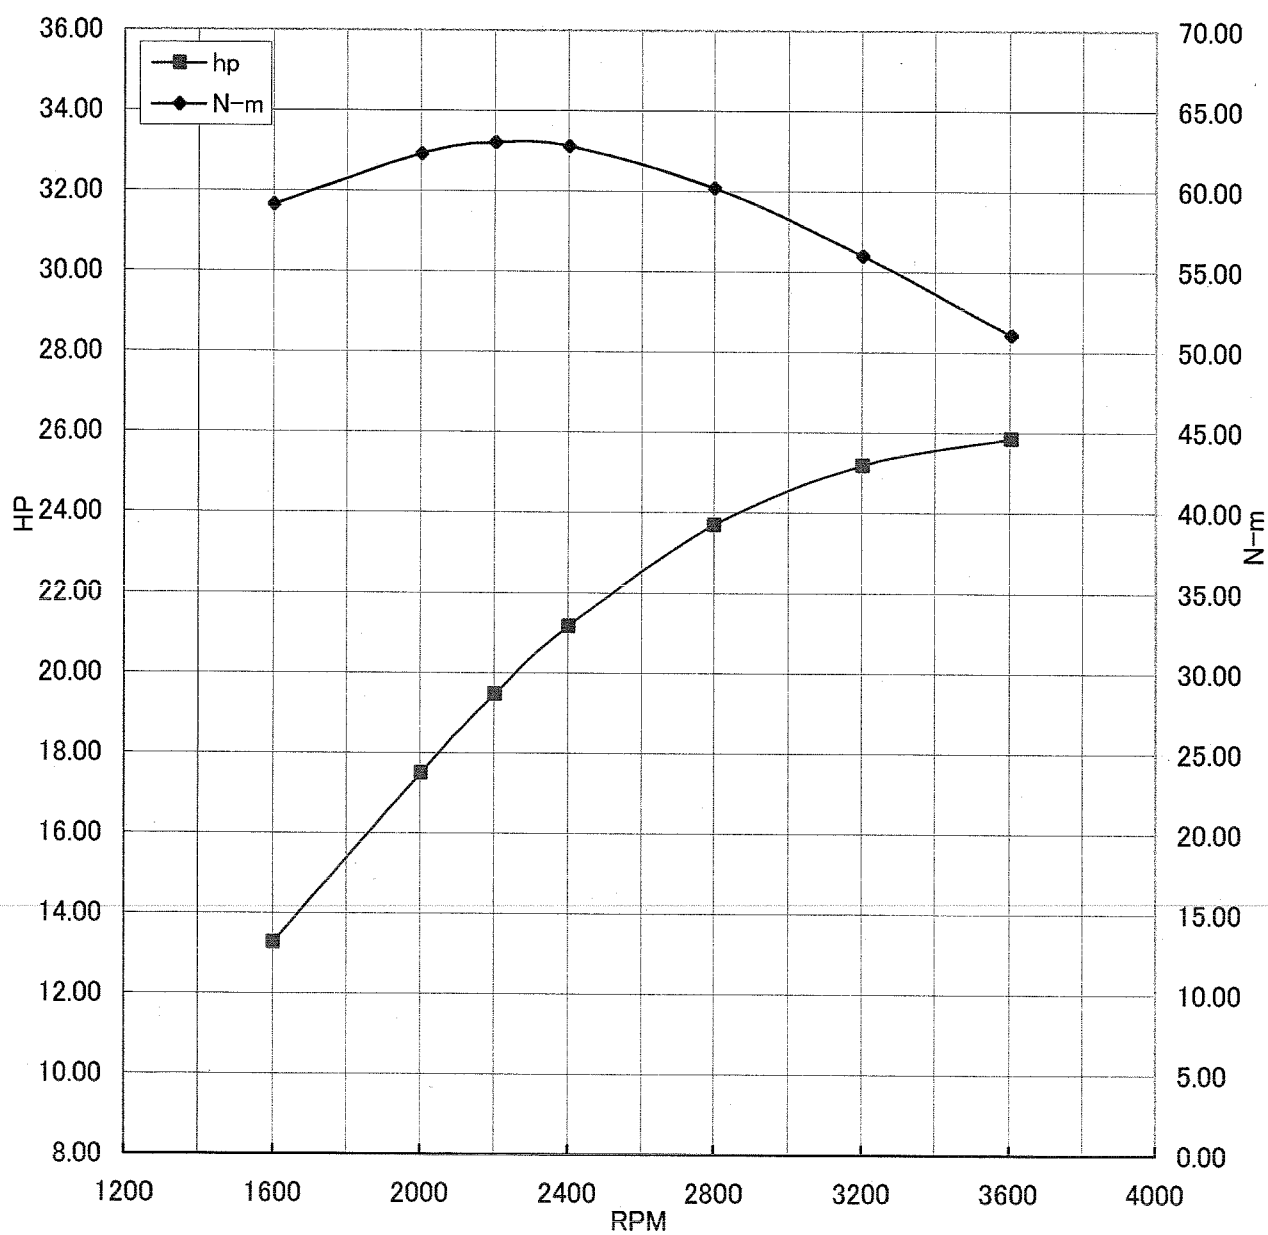

Kawasaki General Purpose Engine Gross Power Data According to SAE J1995

WOT ENGINE POWER PLOT

Kawasaki General purpose engine

Engine model/version : FX751V/CS00
Engine serial number : A19531
Test/run number : 133

Kawasaki General Purpose Engine Gross Power Data According to SAE J1995

WOT ENGINE POWER PLOT

Kawasaki General purpose engine

Engine model/version : FX751V/CS00
Engine serial number : A19531
Test/run number : 135

Kawasaki General Purpose Engine Gross Power Data According to SAE J1995

WOT ENGINE POWER PLOT

Kawasaki General purpose engine

Engine model/version : FX751V/GS00
Engine serial number : A19531
Test/run number : 140

Kawasaki General Purpose Engine Gross Power Data According to SAE J1995

WOT ENGINE POWER PLOT

Kawasaki General purpose engine

Engine model/version : FX751V/CS00
Engine serial number : A19482
Test/run number : 144