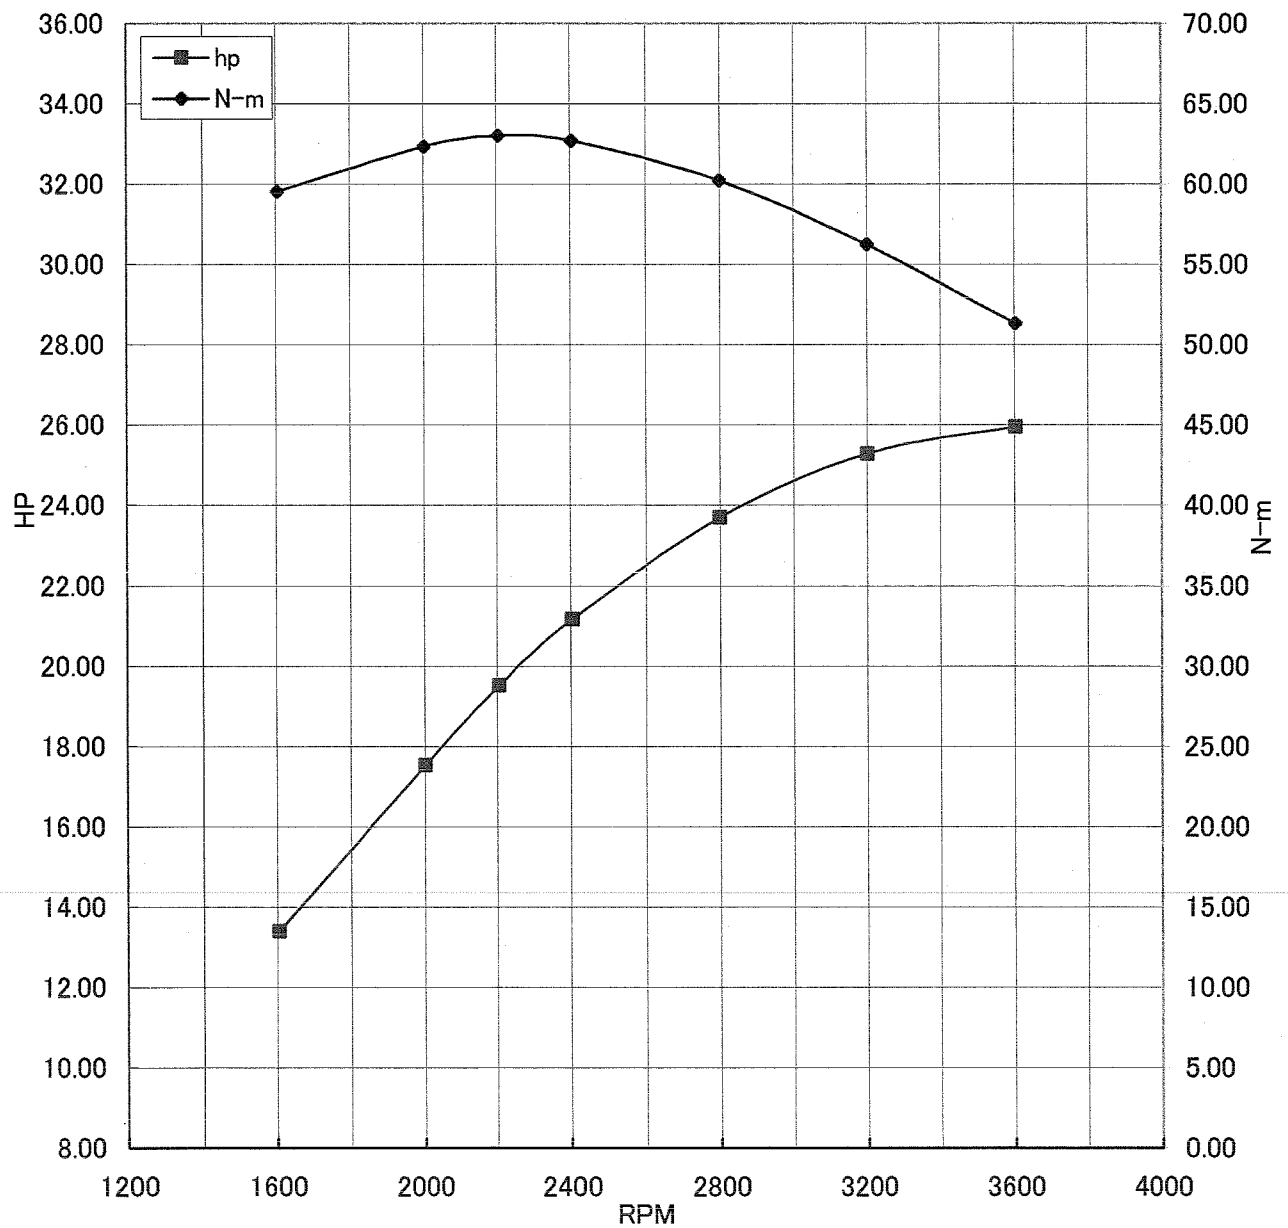

Kawasaki General Purpose Engine Gross Power Data According to SAE J1995

WOT ENGINE POWER PLOT

Kawasaki General purpose engine

Engine model/version : FX751V/CS00
Engine serial number : A19531
Test/run number : 133

Kawasaki General Purpose Engine Gross Power Data According to SAE J1995

WOT ENGINE POWER PLOT

Kawasaki General purpose engine

Engine model/version : FX751V/CS00
Engine serial number : A19531
Test/run number : 135

Kawasaki General Purpose Engine Gross Power Data According to SAE J1995

WOT ENGINE POWER PLOT

Kawasaki General purpose engine

Engine model/version : FX751V/GS00
Engine serial number : A19531
Test/run number : 140

Kawasaki General Purpose Engine Gross Power Data According to SAE J1995

WOT ENGINE POWER PLOT

Kawasaki General purpose engine

Engine model/version : FX751V/CS00
Engine serial number : A19482
Test/run number : 144