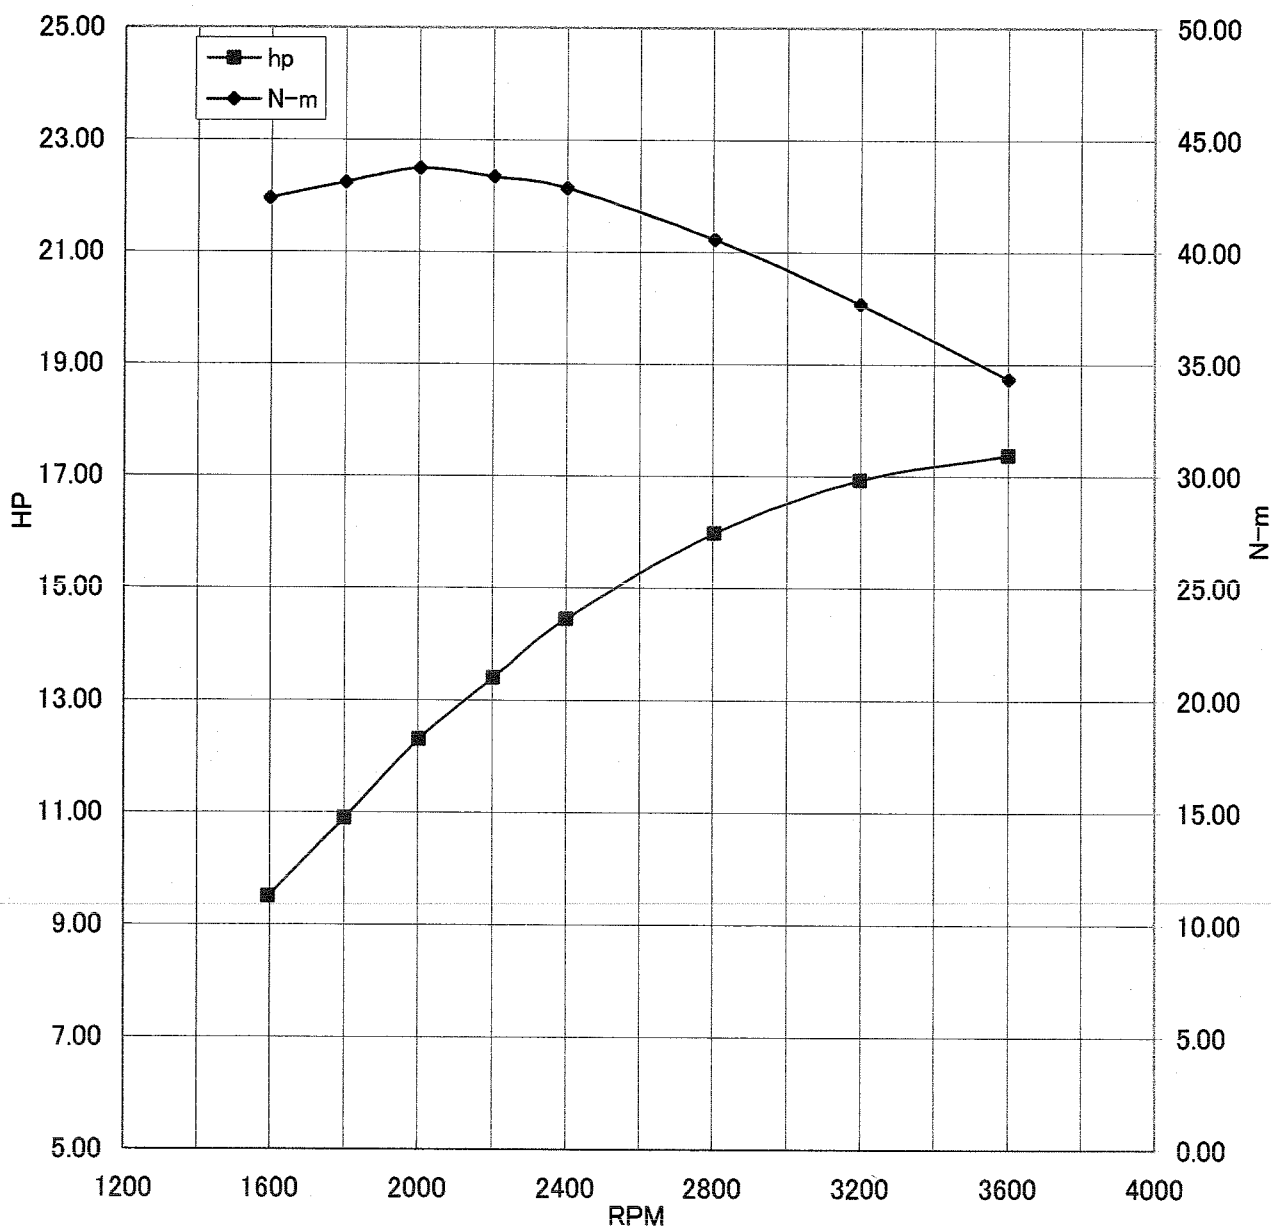

Kawasaki General Purpose Engine Gross Power Data According to SAE J1995

WOT ENGINE POWER PLOT

Kawasaki General purpose engine

Engine model/version : FX541V/BS00
Engine serial number : A07588
Test/run number : 292

Kawasaki General Purpose Engine Gross Power Data According to SAE J1995

WOT ENGINE POWER PLOT

Kawasaki General purpose engine

Engine model/version : FX541V/BS00
Engine serial number : A07588
Test/run number : 293

Kawasaki General Purpose Engine Gross Power Data According to SAE J1995

WOT ENGINE POWER PLOT

Kawasaki General purpose engine

Engine model/version : FX541V/BS00
Engine serial number : A07588
Test/run number : 294

Kawasaki General Purpose Engine Gross Power Data According to SAE J1995

WOT ENGINE POWER PLOT

Kawasaki General purpose engine

Engine model/version : FX541V/BS00
Engine serial number : A07586
Test/run number : 300