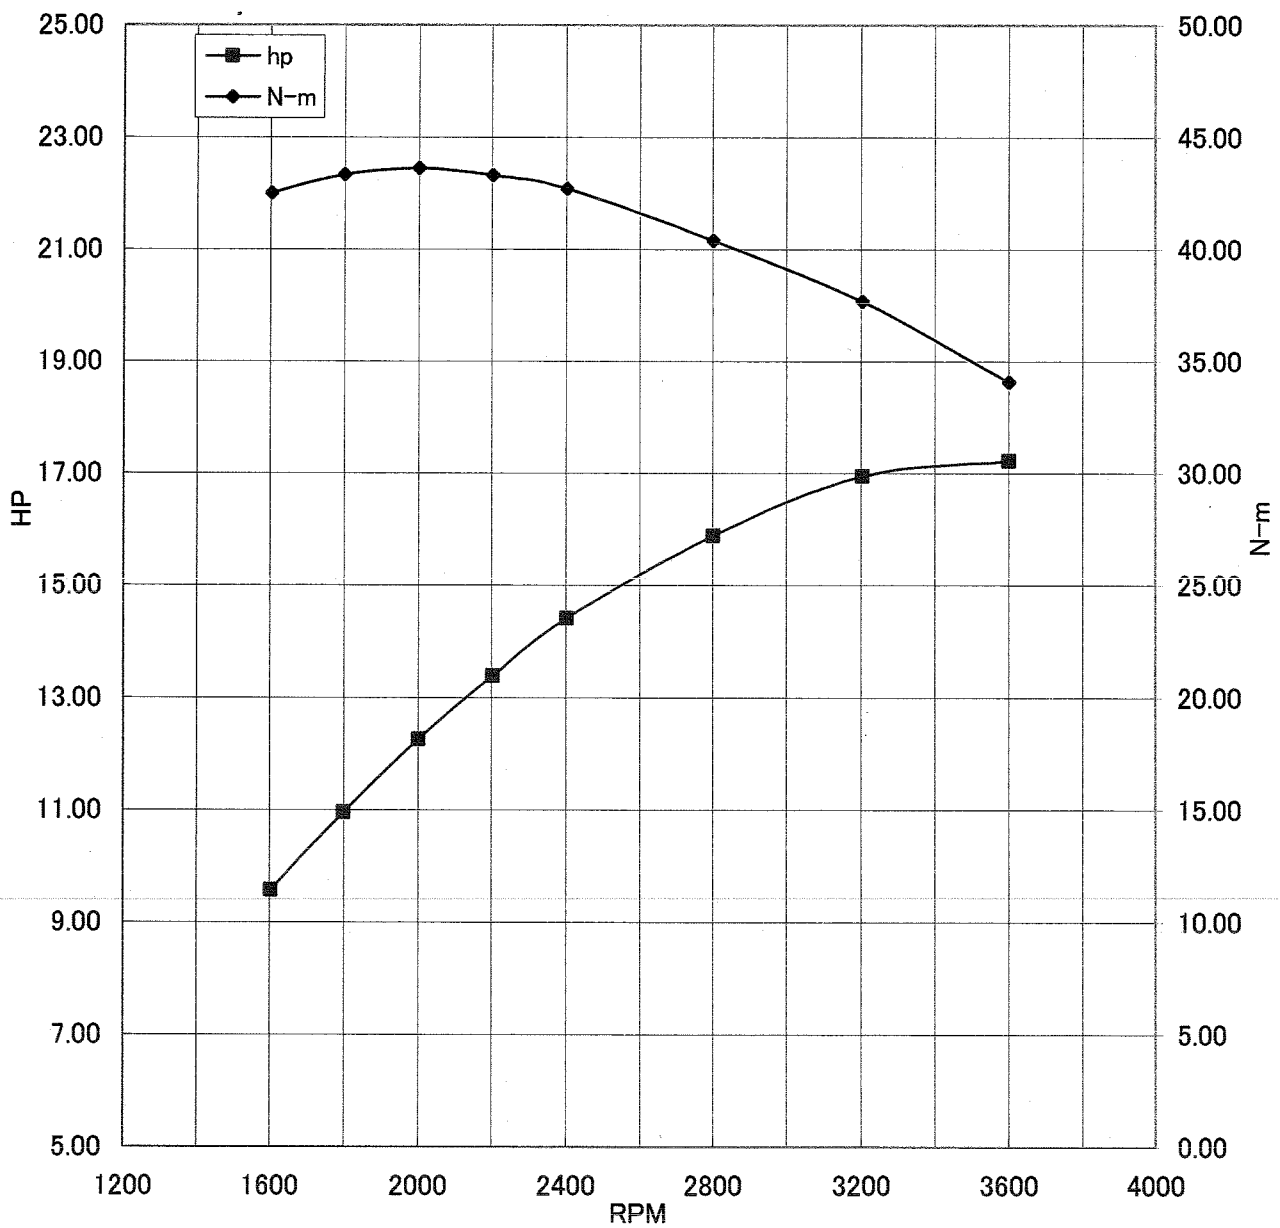

Kawasaki General Purpose Engine Gross Power Data According to SAE J1995

WOT ENGINE POWER PLOT

Kawasaki General purpose engine

Engine model/version : FX541V/BS00
Engine serial number : A07588
Test/run number : 292

Kawasaki General Purpose Engine Gross Power Data According to SAE J1995

WOT ENGINE POWER PLOT

Kawasaki General purpose engine

Engine model/version : FX541V/BS00
Engine serial number : A07588
Test/run number : 293

Kawasaki General Purpose Engine Gross Power Data According to SAE J1995

WOT ENGINE POWER PLOT

Kawasaki General purpose engine

Engine model/version : FX541V/BS00
Engine serial number : A07588
Test/run number : 294

Kawasaki General Purpose Engine Gross Power Data According to SAE J1995

WOT ENGINE POWER PLOT

Kawasaki General purpose engine

Engine model/version : FX541V/BS00
Engine serial number : A07586
Test/run number : 300