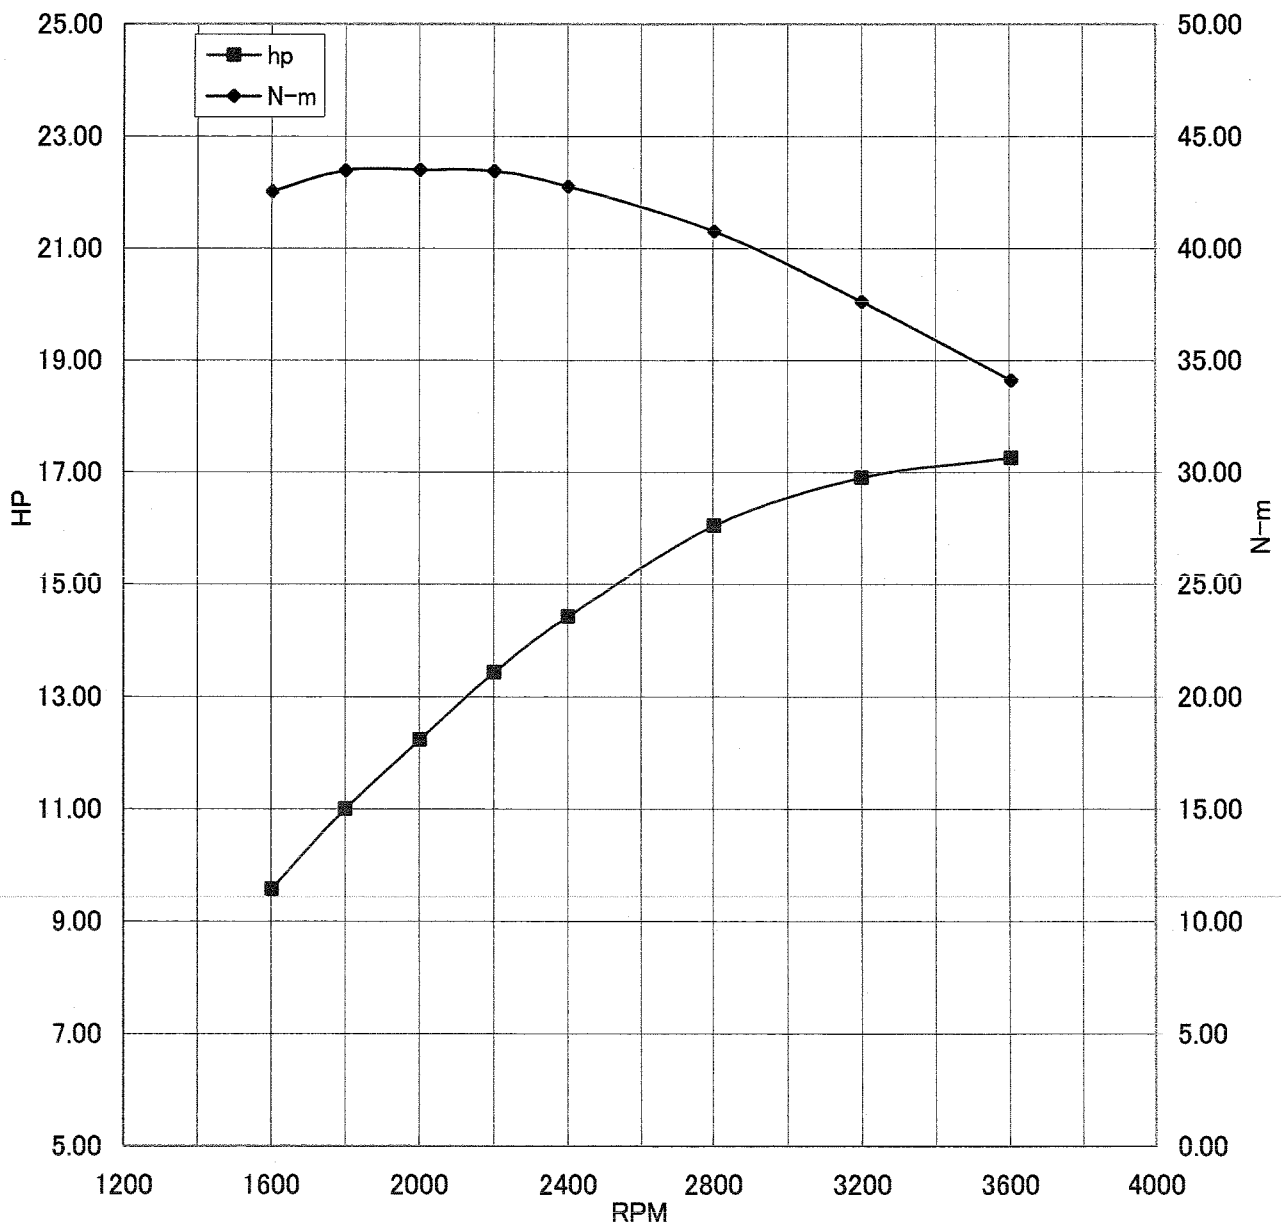

Kawasaki General Purpose Engine Gross Power Data According to SAE J1995

WOT ENGINE POWER PLOT

Kawasaki General purpose engine

Engine model/version : FX541V/BS00
Engine serial number : A07588
Test/run number : 292

Kawasaki General Purpose Engine Gross Power Data According to SAE J1995

WOT ENGINE POWER PLOT

Kawasaki General purpose engine

Engine model/version : FX541V/BS00
Engine serial number : A07588
Test/run number : 293

Kawasaki General Purpose Engine Gross Power Data According to SAE J1995

WOT ENGINE POWER PLOT

Kawasaki General purpose engine

Engine model/version : FX541V/BS00
Engine serial number : A07588
Test/run number : 294

Kawasaki General Purpose Engine Gross Power Data According to SAE J1995

WOT ENGINE POWER PLOT

Kawasaki General purpose engine

Engine model/version : FX541V/BS00
Engine serial number : A07586
Test/run number : 300