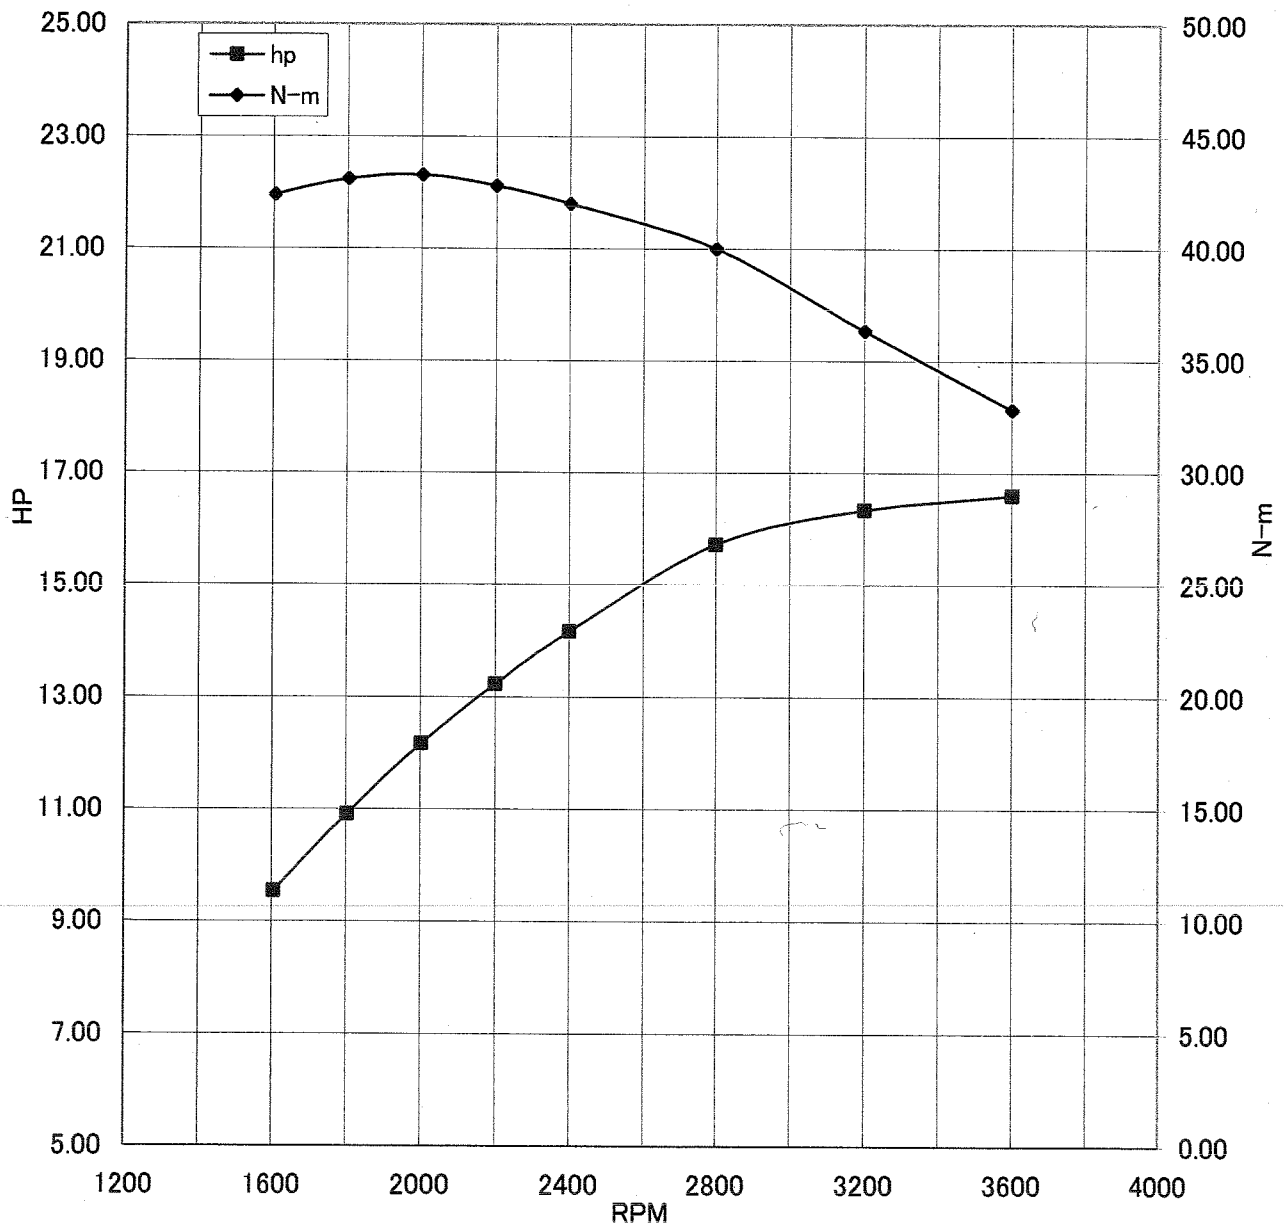

Kawasaki General Purpose Engine Gross Power Data According to SAE J1995

WOT ENGINE POWER PLOT

Kawasaki General purpose engine

Engine model/version : FX541V/BS00
Engine serial number : A07586
Test/run number : 300