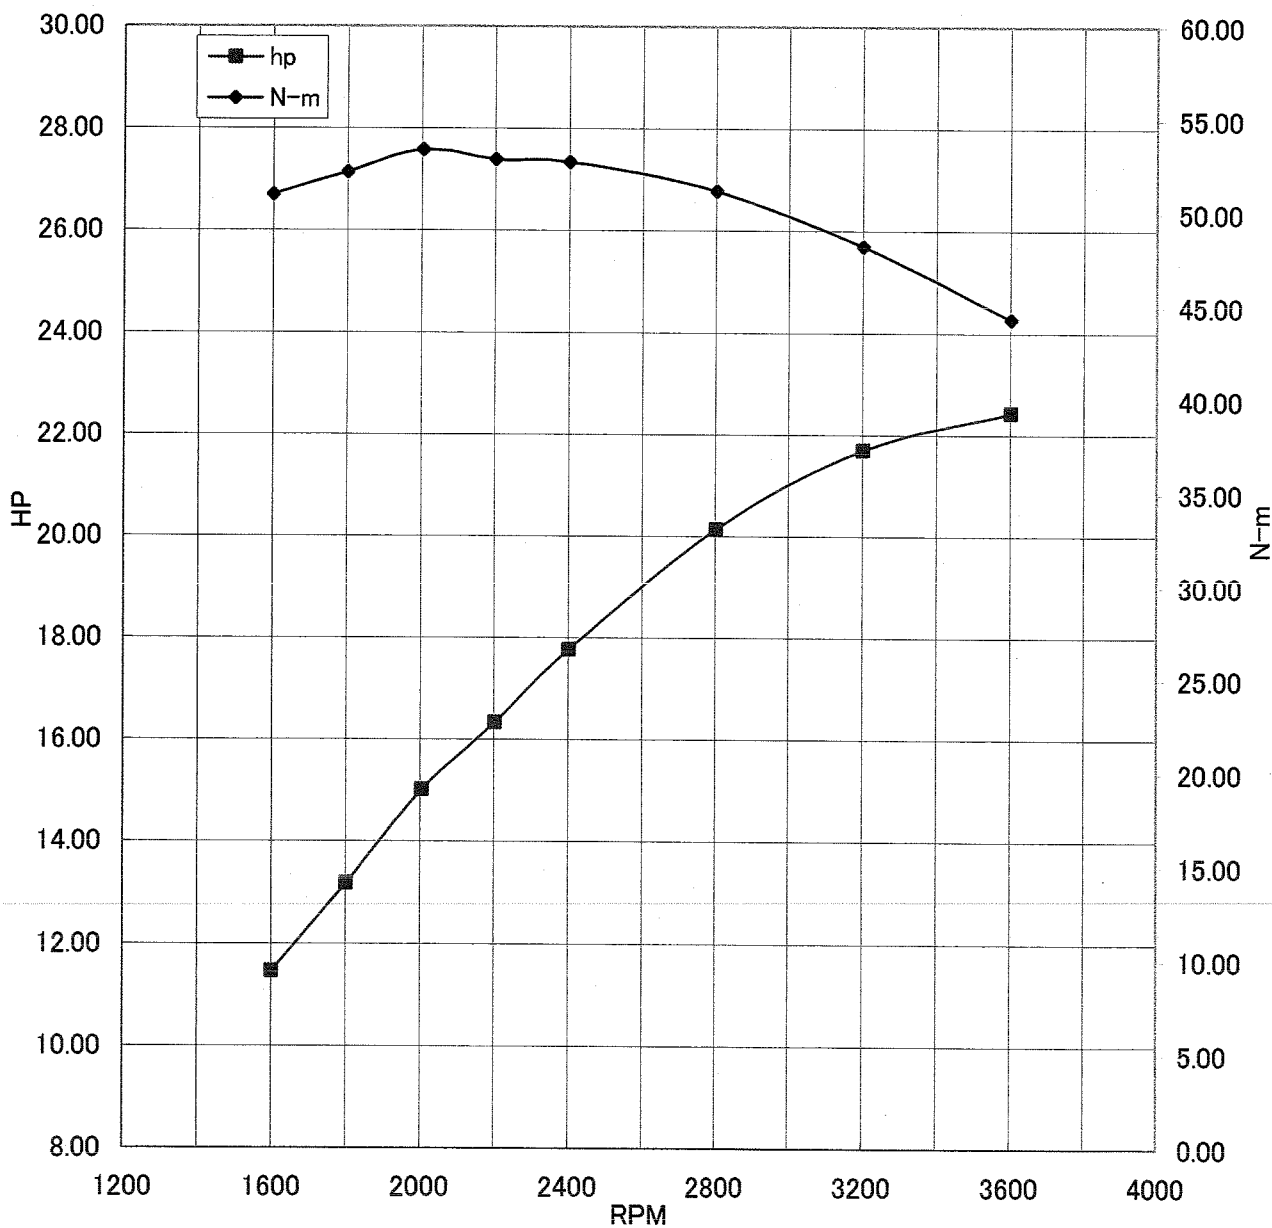

# Kawasaki General Purpose Engine Gross Power Data According to SAE J1995

## WOT ENGINE POWER PLOT

### Kawasaki General purpose engine

Engine model/version : FS651V/CS00  
Engine serial number : A02146  
Test/run number : 201

Kawasaki General Purpose Engine Gross Power Data According to SAE J1995

WOT ENGINE POWER PLOT

Kawasaki General purpose engine

Engine model/version : FS651V/CS00  
Engine serial number : A02146  
Test/run number : 202

Kawasaki General Purpose Engine Gross Power Data According to SAE J1995

WOT ENGINE POWER PLOT