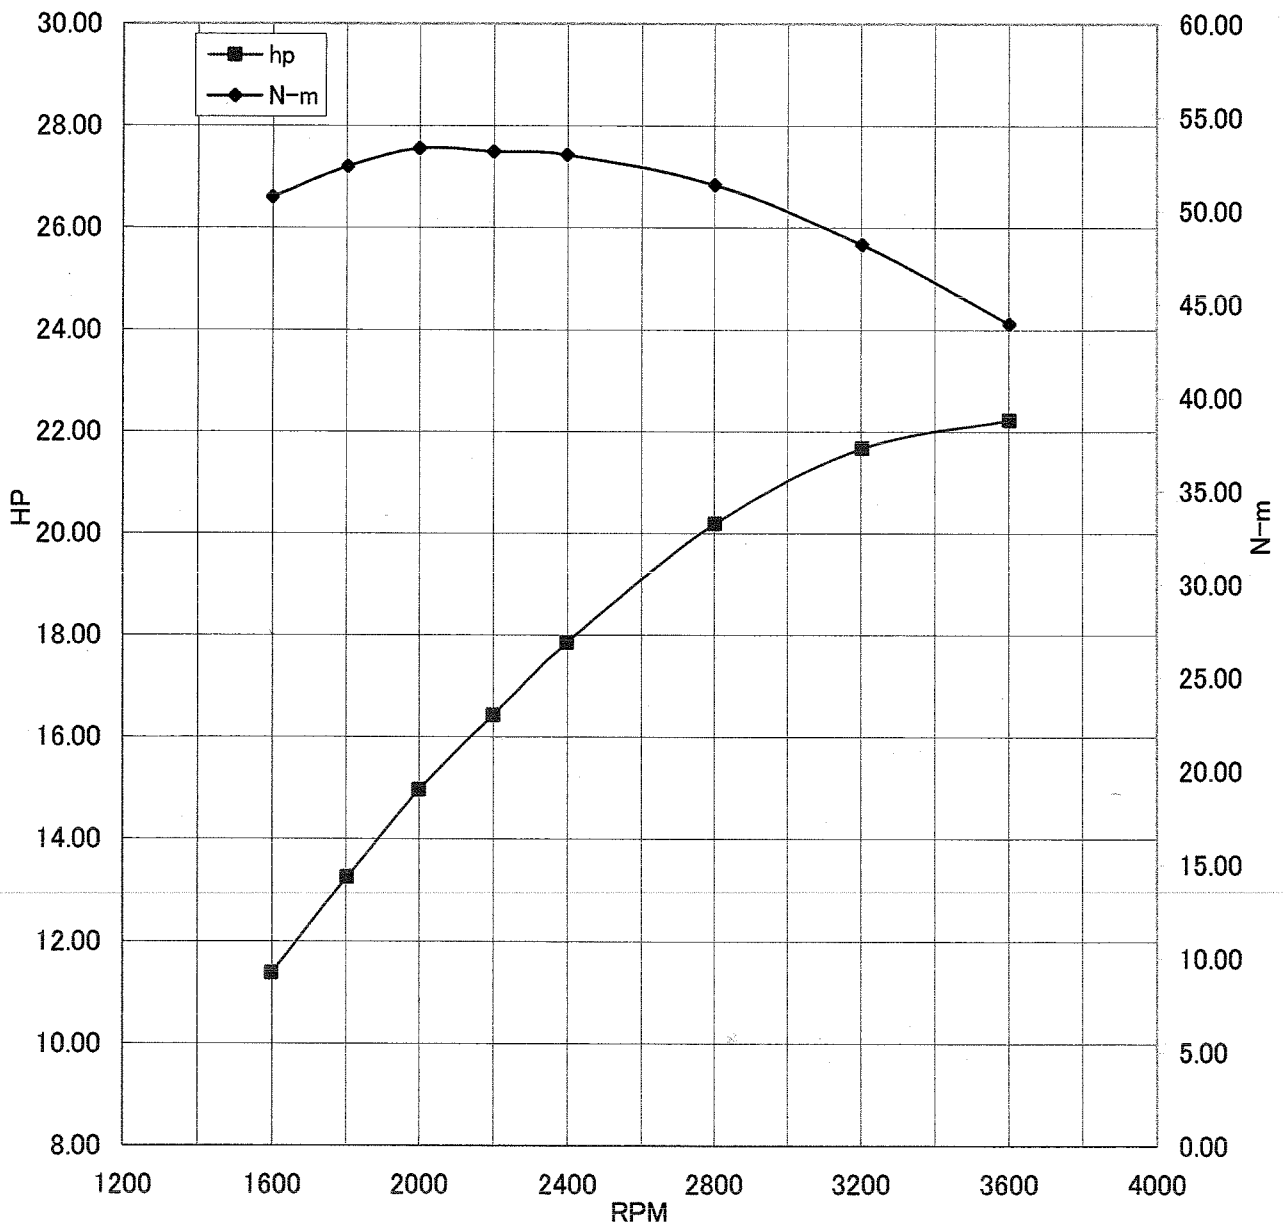

Kawasaki General Purpose Engine Gross Power Data According to SAE J1995

WOT ENGINE POWER PLOT

Kawasaki General purpose engine

Engine model/version : FS651V/CS00
Engine serial number : A02146
Test/run number : 203