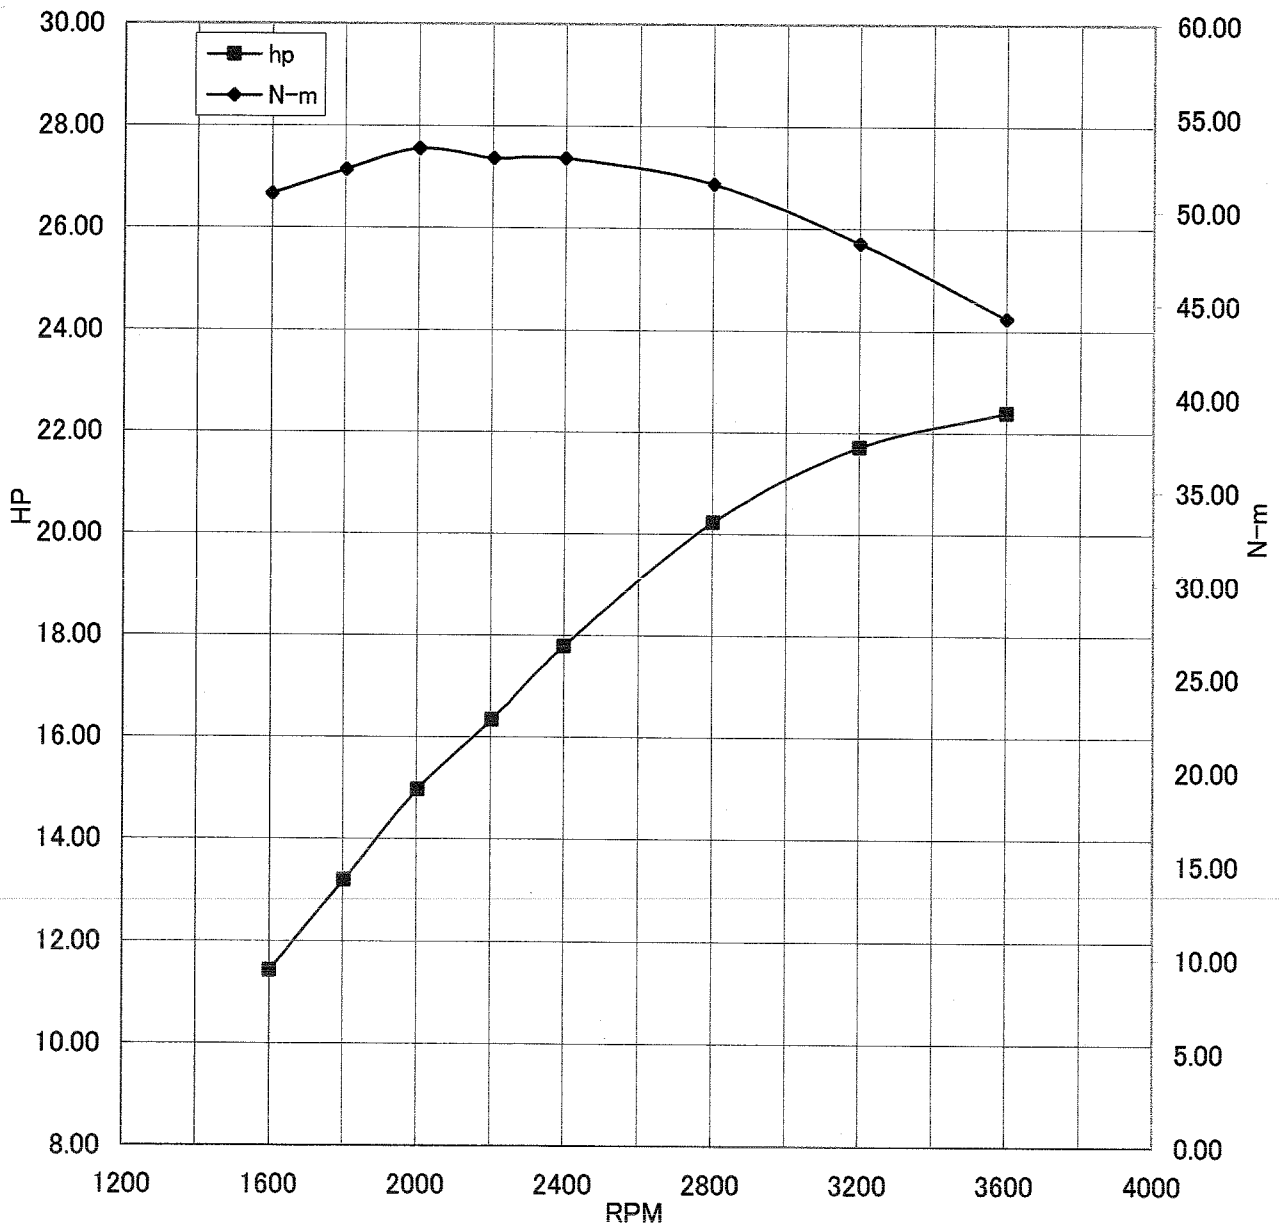

Kawasaki General Purpose Engine Gross Power Data According to SAE J1995

WOT ENGINE POWER PLOT

Kawasaki General purpose engine

Engine model/version : FS651V/CS00
Engine serial number : A02146
Test/run number : 202