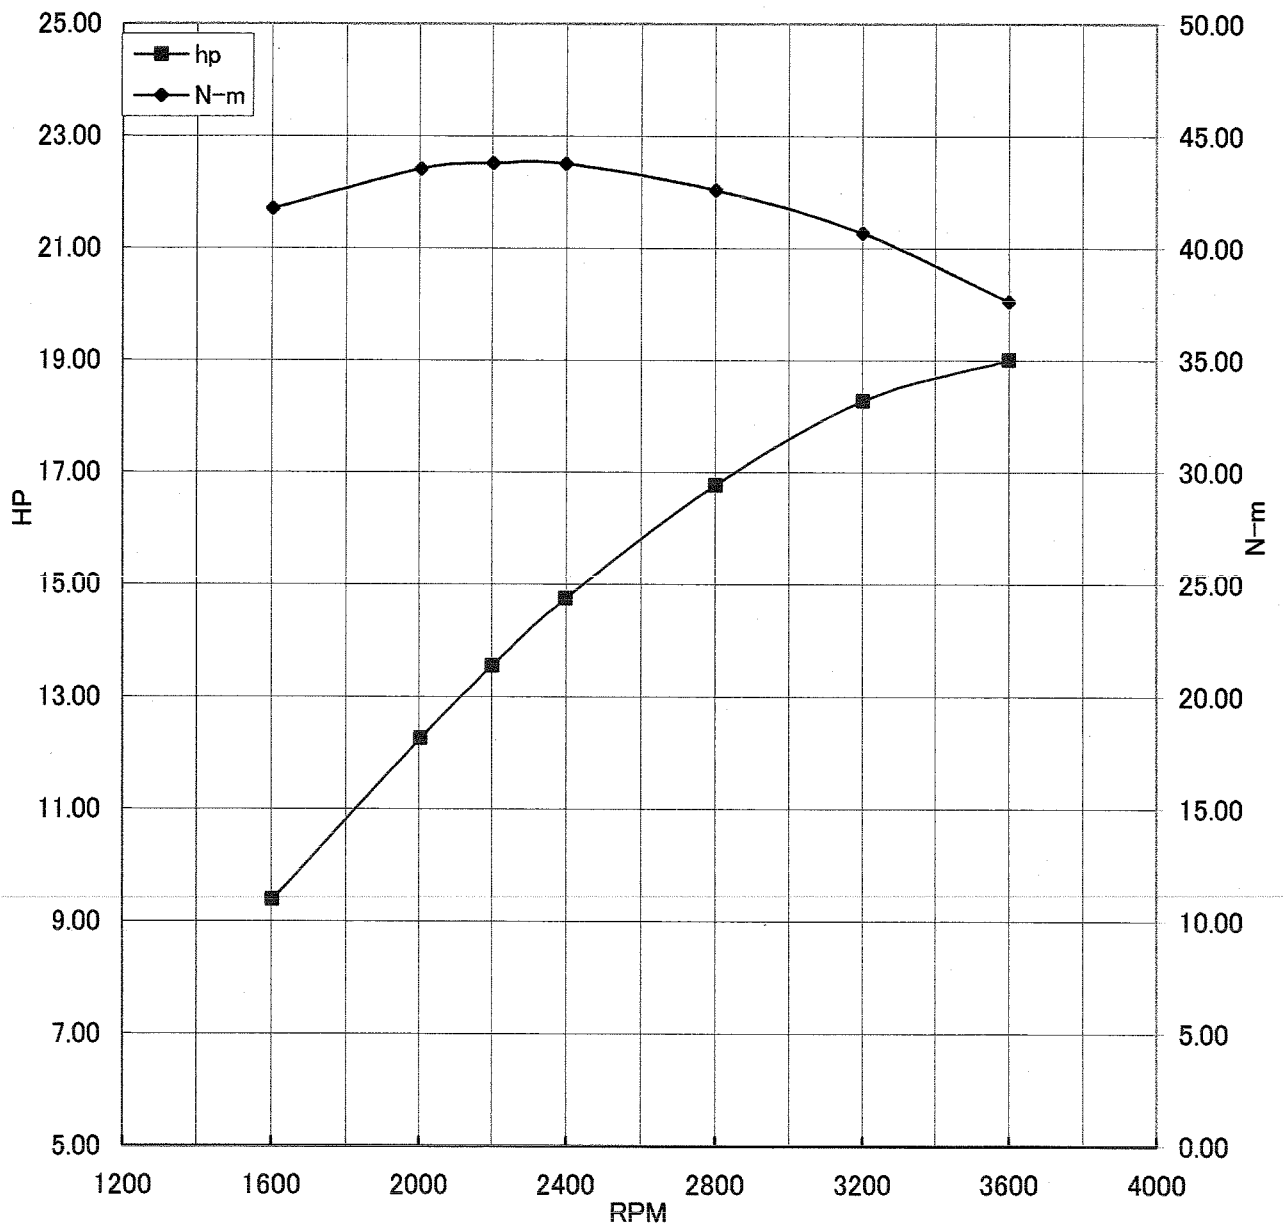

Kawasaki General Purpose Engine Gross Power Data According to SAE J1995

WOT ENGINE POWER PLOT

Kawasaki General purpose engine

Engine model/version : FS600V/BS00
Engine serial number : A04058
Test/run number : 265

Kawasaki General Purpose Engine Gross Power Data According to SAE J1995

WOT ENGINE POWER PLOT

Kawasaki General purpose engine

Engine model/version : FS600V/BS00
Engine serial number : A04058
Test/run number : 266

Kawasaki General Purpose Engine Gross Power Data According to SAE J1995

WOT ENGINE POWER PLOT

Kawasaki General purpose engine

Engine model/version : FS600V/BS00
Engine serial number : A04058
Test/run number : 267

Kawasaki General Purpose Engine Gross Power Data According to SAE J1995

WOT ENGINE POWER PLOT

Kawasaki General purpose engine

Engine model/version : FS600V/BS00
Engine serial number : A04059
Test/run number : 280