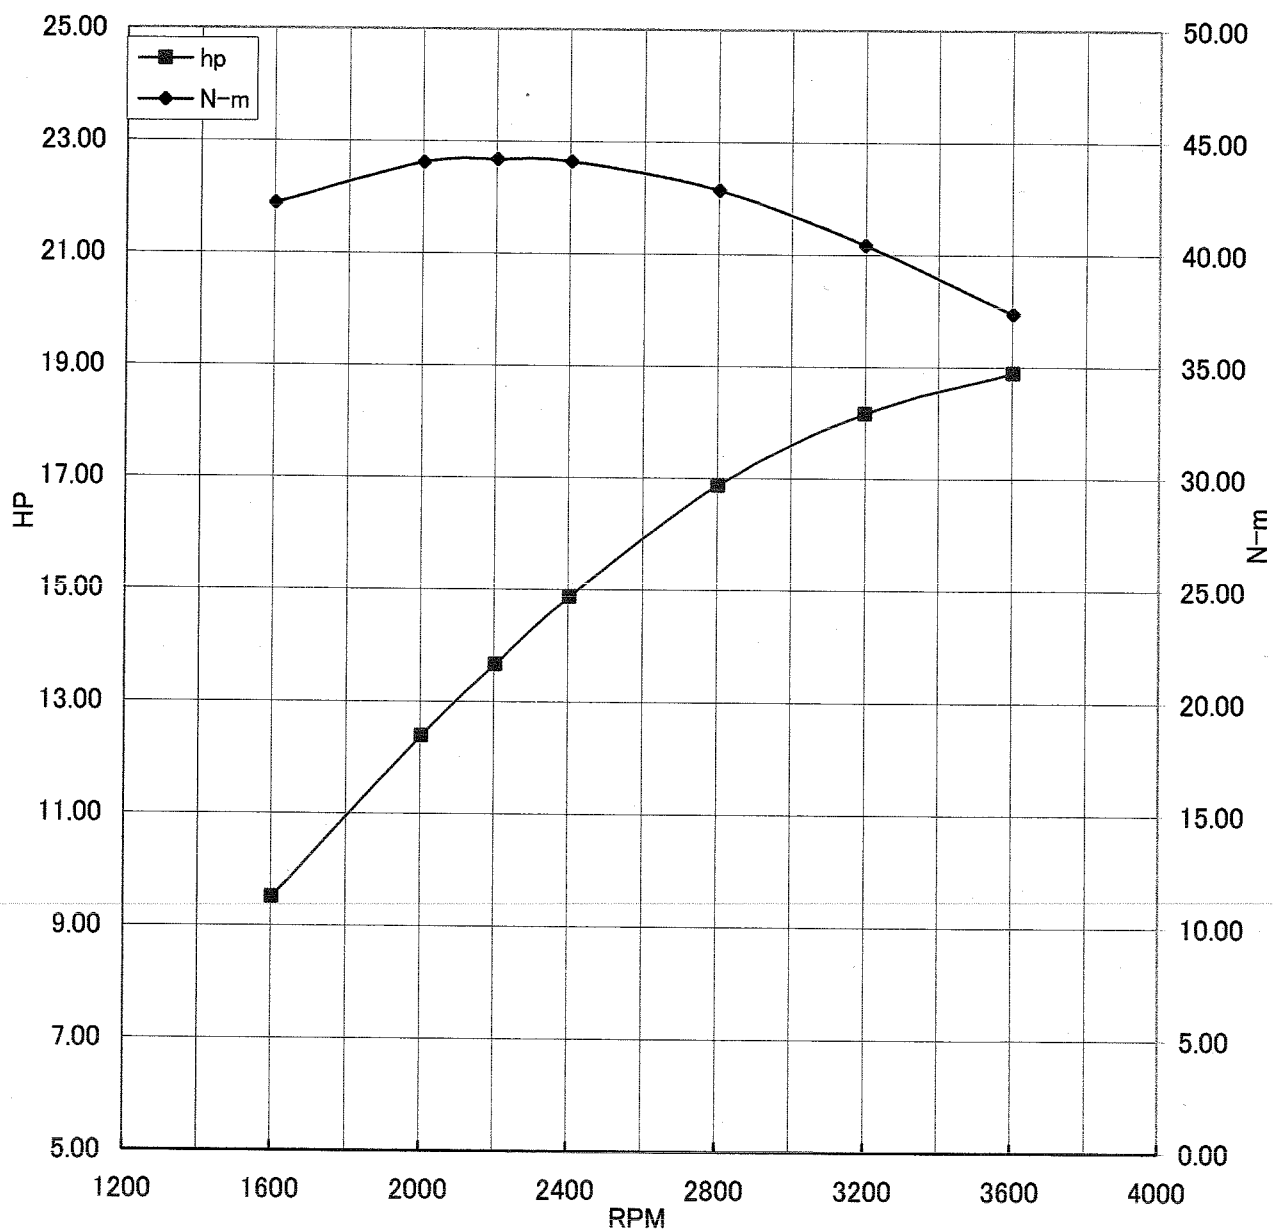

Kawasaki General Purpose Engine Gross Power Data According to SAE J1995

WOT ENGINE POWER PLOT

Kawasaki General purpose engine

Engine model/version : FS600V/BS00
Engine serial number : A04058
Test/run number : 265

Kawasaki General Purpose Engine Gross Power Data According to SAE J1995

WOT ENGINE POWER PLOT

Kawasaki General purpose engine

Engine model/version : FS600V/BS00
Engine serial number : A04058
Test/run number : 266

Kawasaki General Purpose Engine Gross Power Data According to SAE J1995

WOT ENGINE POWER PLOT

Kawasaki General purpose engine

Engine model/version : FS600V/BS00
Engine serial number : A04058
Test/run number : 267

Kawasaki General Purpose Engine Gross Power Data According to SAE J1995

WOT ENGINE POWER PLOT

Kawasaki General purpose engine

Engine model/version : FS600V/BS00
Engine serial number : A04059
Test/run number : 280