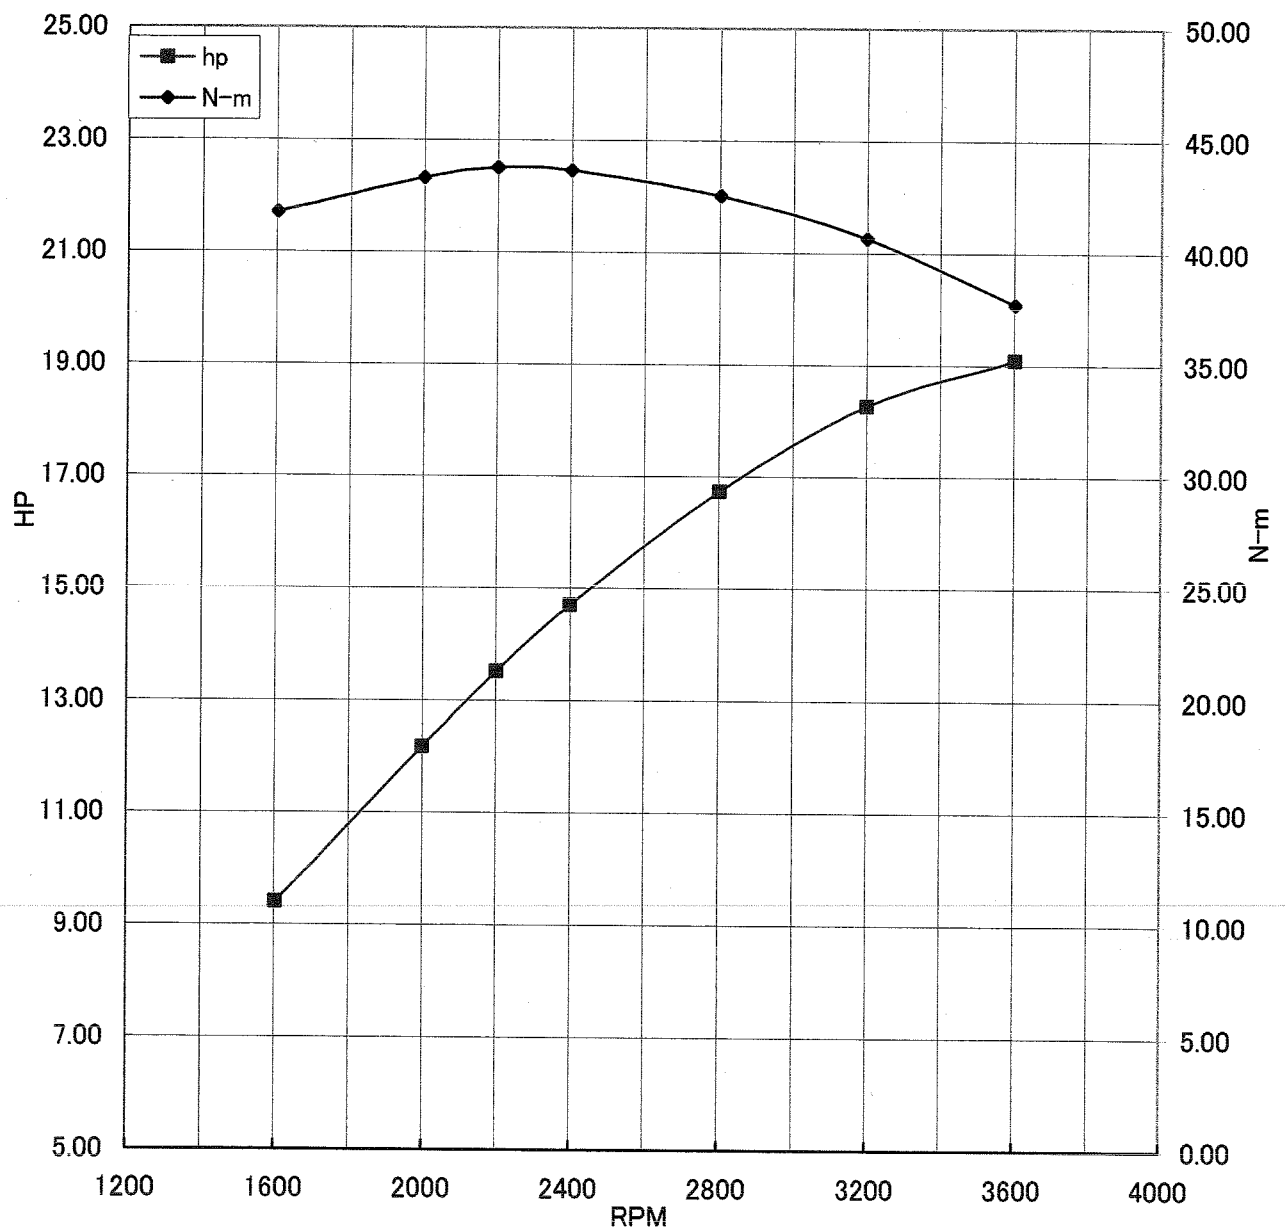

Kawasaki General Purpose Engine Gross Power Data According to SAE J1995

WOT ENGINE POWER PLOT

Kawasaki General purpose engine

Engine model/version : FS600V/BS00
Engine serial number : A04058
Test/run number : 265

Kawasaki General Purpose Engine Gross Power Data According to SAE J1995

WOT ENGINE POWER PLOT

Kawasaki General purpose engine

Engine model/version : FS600V/BS00
Engine serial number : A04058
Test/run number : 266

Kawasaki General Purpose Engine Gross Power Data According to SAE J1995

WOT ENGINE POWER PLOT

Kawasaki General purpose engine

Engine model/version : FS600V/BS00
Engine serial number : A04058
Test/run number : 267

Kawasaki General Purpose Engine Gross Power Data According to SAE J1995

WOT ENGINE POWER PLOT

Kawasaki General purpose engine

Engine model/version : FS600V/BS00
Engine serial number : A04059
Test/run number : 280