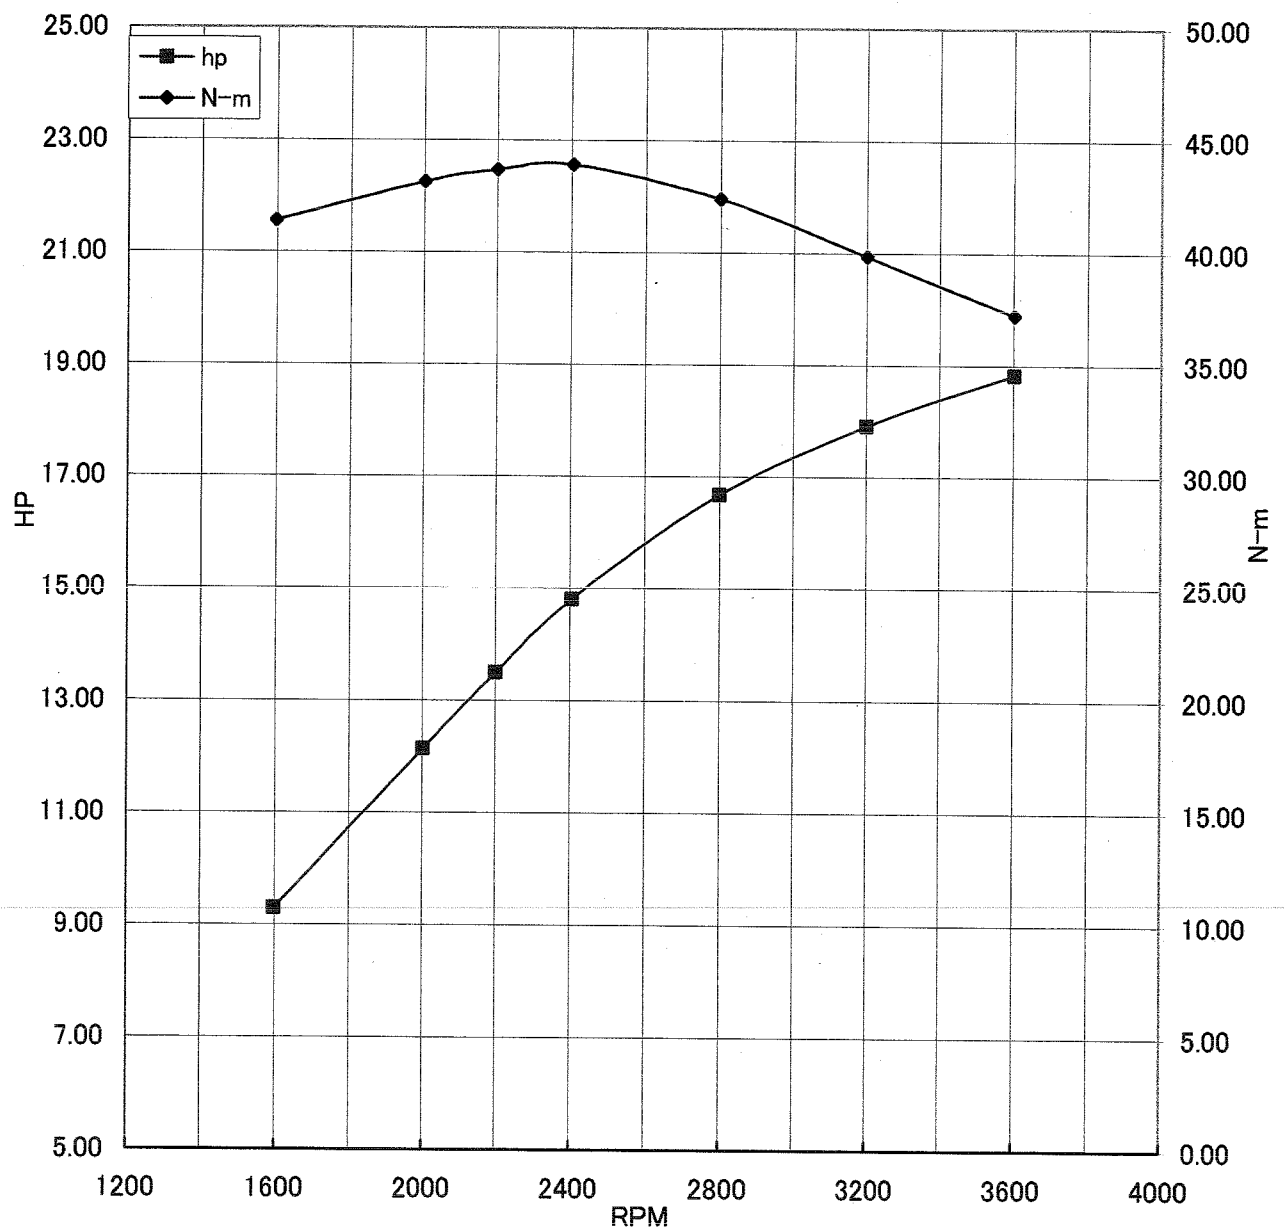

Kawasaki General Purpose Engine Gross Power Data According to SAE J1995

WOT ENGINE POWER PLOT

Kawasaki General purpose engine

Engine model/version : FS600V/BS00
Engine serial number : A04058
Test/run number : 265

Kawasaki General Purpose Engine Gross Power Data According to SAE J1995

WOT ENGINE POWER PLOT

Kawasaki General purpose engine

Engine model/version : FS600V/BS00
Engine serial number : A04058
Test/run number : 266

Kawasaki General Purpose Engine Gross Power Data According to SAE J1995

WOT ENGINE POWER PLOT

Kawasaki General purpose engine

Engine model/version : FS600V/BS00
Engine serial number : A04058
Test/run number : 267

Kawasaki General Purpose Engine Gross Power Data According to SAE J1995

WOT ENGINE POWER PLOT

Kawasaki General purpose engine

Engine model/version : FS600V/BS00
Engine serial number : A04059
Test/run number : 280