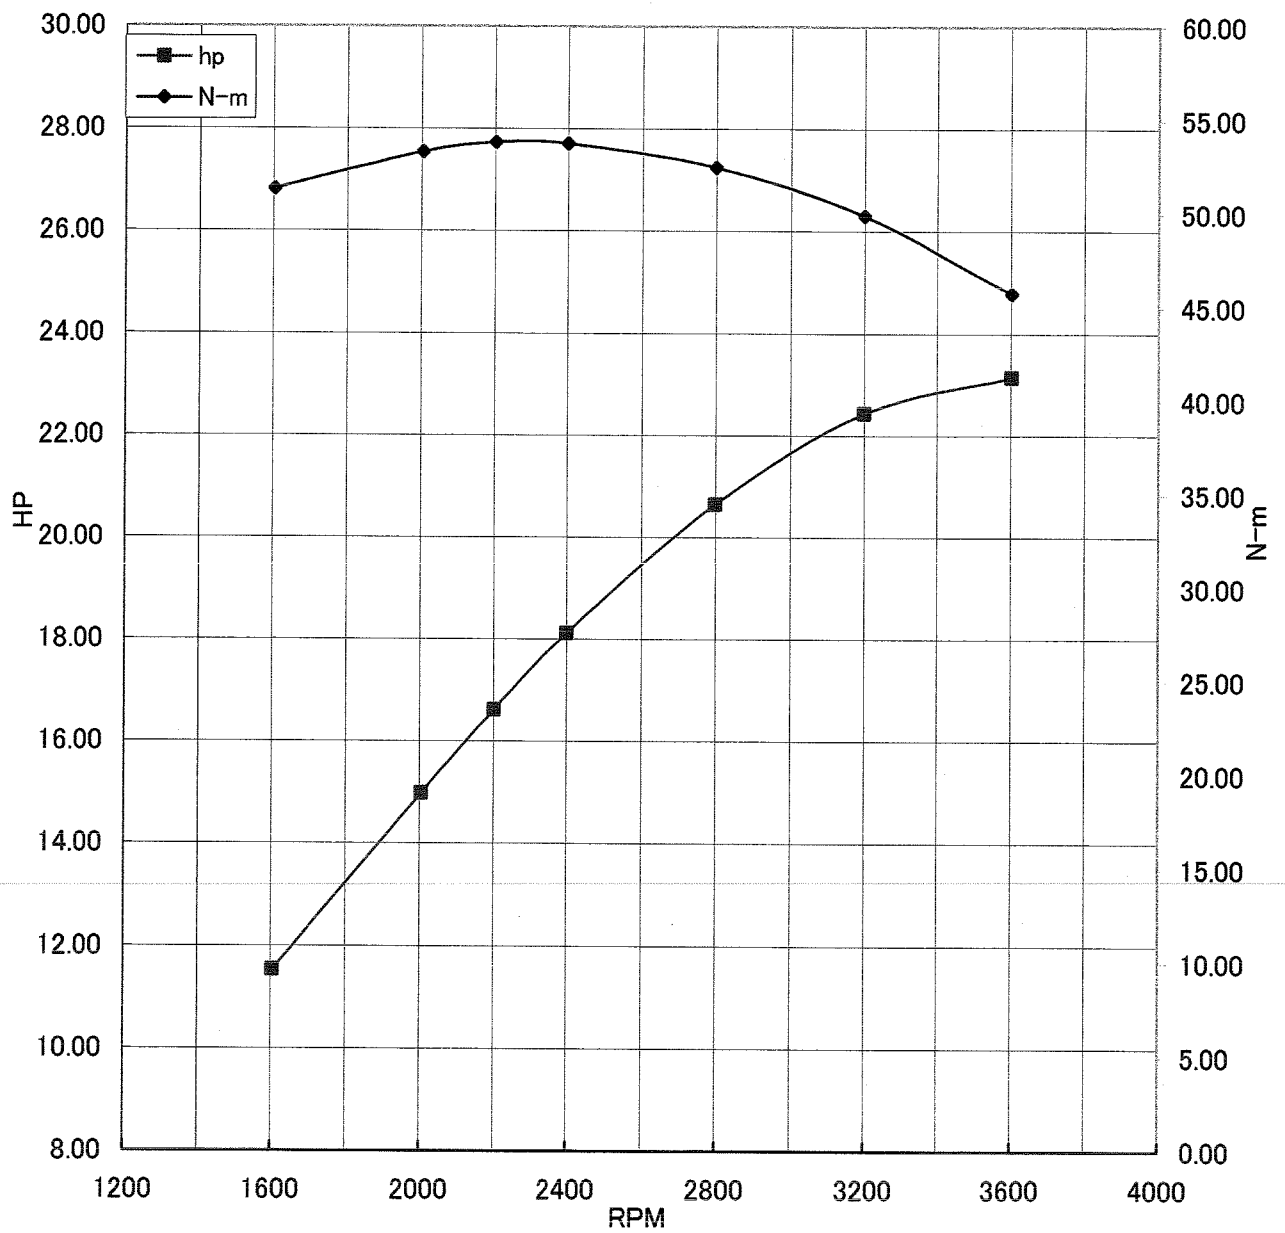

Kawasaki General Purpose Engine Gross Power Data According to SAE J1995

WOT ENGINE POWER PLOT

Kawasaki General purpose engine

Engine model/version : FR691V/DS00
Engine serial number : A12935
Test/run number : 216

Kawasaki General Purpose Engine Gross Power Data According to SAE J1995

WOT ENGINE POWER PLOT

Kawasaki General purpose engine

Engine model/version : FR691V/DS00
Engine serial number : A12935
Test/run number : 217

Kawasaki General Purpose Engine Gross Power Data According to SAE J1995

WOT ENGINE POWER PLOT

Kawasaki General purpose engine

Engine model/version : FR691V/DS00
Engine serial number : A12935
Test/run number : 218

Kawasaki General Purpose Engine Gross Power Data According to SAE J1995

WOT ENGINE POWER PLOT

Kawasaki General purpose engine

Engine model/version : FR691V/DS00
Engine serial number : A12934
Test/run number : 225