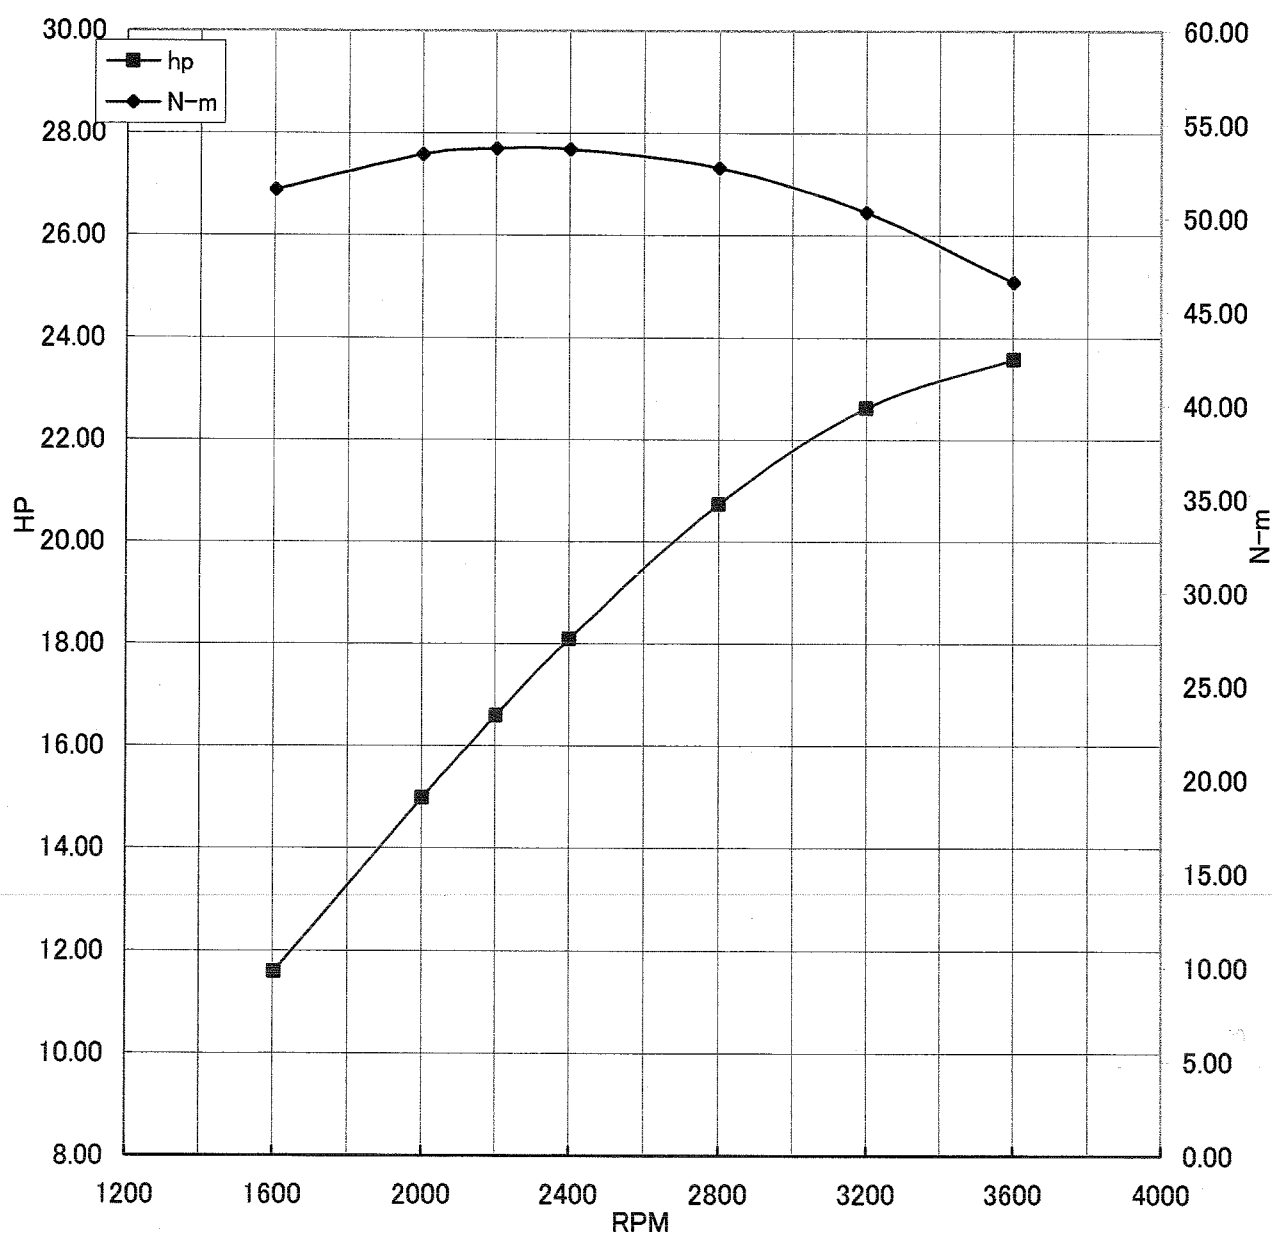

Kawasaki General Purpose Engine Gross Power Data According to SAE J1995

WOT ENGINE POWER PLOT

Kawasaki General purpose engine

Engine model/version : FR691V/DS00
Engine serial number : A12935
Test/run number : 216

Kawasaki General Purpose Engine Gross Power Data According to SAE J1995

WOT ENGINE POWER PLOT

Kawasaki General purpose engine

Engine model/version : FR691V/DS00
Engine serial number : A12935
Test/run number : 217

Kawasaki General Purpose Engine Gross Power Data According to SAE J1995

WOT ENGINE POWER PLOT

Kawasaki General purpose engine

Engine model/version : FR691V/DS00
Engine serial number : A12935
Test/run number : 218

Kawasaki General Purpose Engine Gross Power Data According to SAE J1995

WOT ENGINE POWER PLOT

Kawasaki General purpose engine

Engine model/version : FR691V/DS00
Engine serial number : A12934
Test/run number : 225