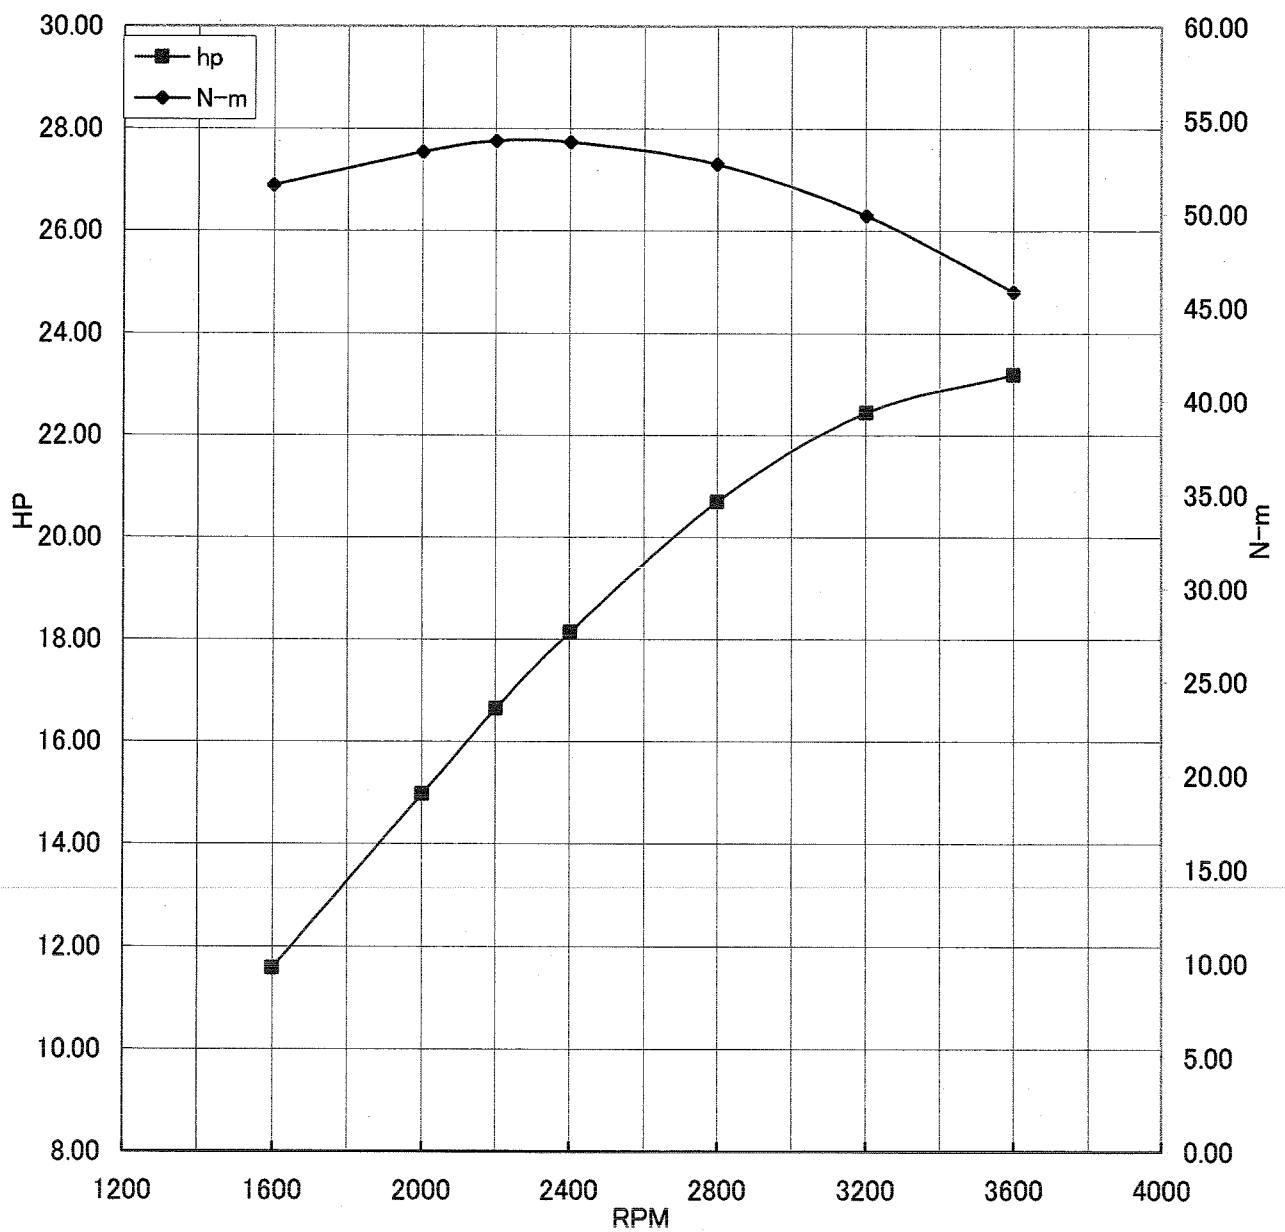

Kawasaki General Purpose Engine Gross Power Data According to SAE J1995

WOT ENGINE POWER PLOT

Kawasaki General purpose engine

Engine model/version : FR691V/DS00
Engine serial number : A12935
Test/run number : 216

Kawasaki General Purpose Engine Gross Power Data According to SAE J1995

WOT ENGINE POWER PLOT

Kawasaki General purpose engine

Engine model/version : FR691V/DS00
Engine serial number : A12935
Test/run number : 217

Kawasaki General Purpose Engine Gross Power Data According to SAE J1995

WOT ENGINE POWER PLOT

Kawasaki General purpose engine

Engine model/version : FR691V/DS00
Engine serial number : A12935
Test/run number : 218

Kawasaki General Purpose Engine Gross Power Data According to SAE J1995

WOT ENGINE POWER PLOT

Kawasaki General purpose engine

Engine model/version : FR691V/DS00
Engine serial number : A12934
Test/run number : 225