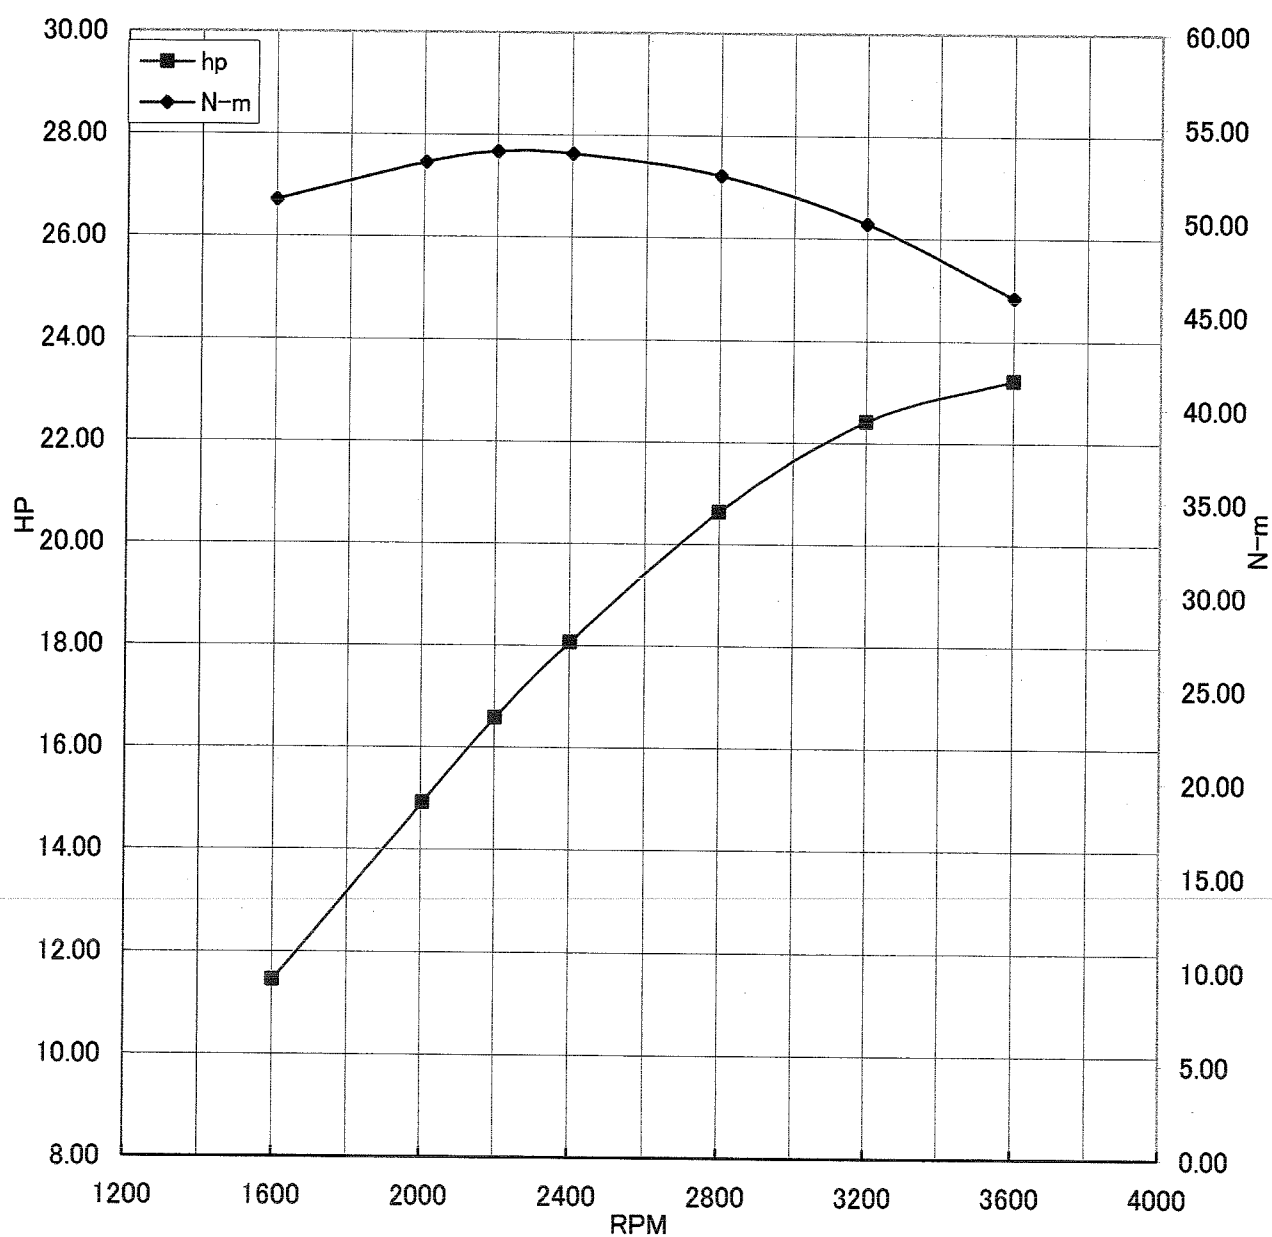

Kawasaki General Purpose Engine Gross Power Data According to SAE J1995

WOT ENGINE POWER PLOT

Kawasaki General purpose engine

Engine model/version : FR691V/DS00
Engine serial number : A12935
Test/run number : 216

Kawasaki General Purpose Engine Gross Power Data According to SAE J1995

WOT ENGINE POWER PLOT

Kawasaki General purpose engine

Engine model/version : FR691V/DS00
Engine serial number : A12935
Test/run number : 217

Kawasaki General Purpose Engine Gross Power Data According to SAE J1995

WOT ENGINE POWER PLOT

Kawasaki General purpose engine

Engine model/version : FR691V/DS00
Engine serial number : A12935
Test/run number : 218

Kawasaki General Purpose Engine Gross Power Data According to SAE J1995

WOT ENGINE POWER PLOT

Kawasaki General purpose engine

Engine model/version : FR691V/DS00
Engine serial number : A12934
Test/run number : 225