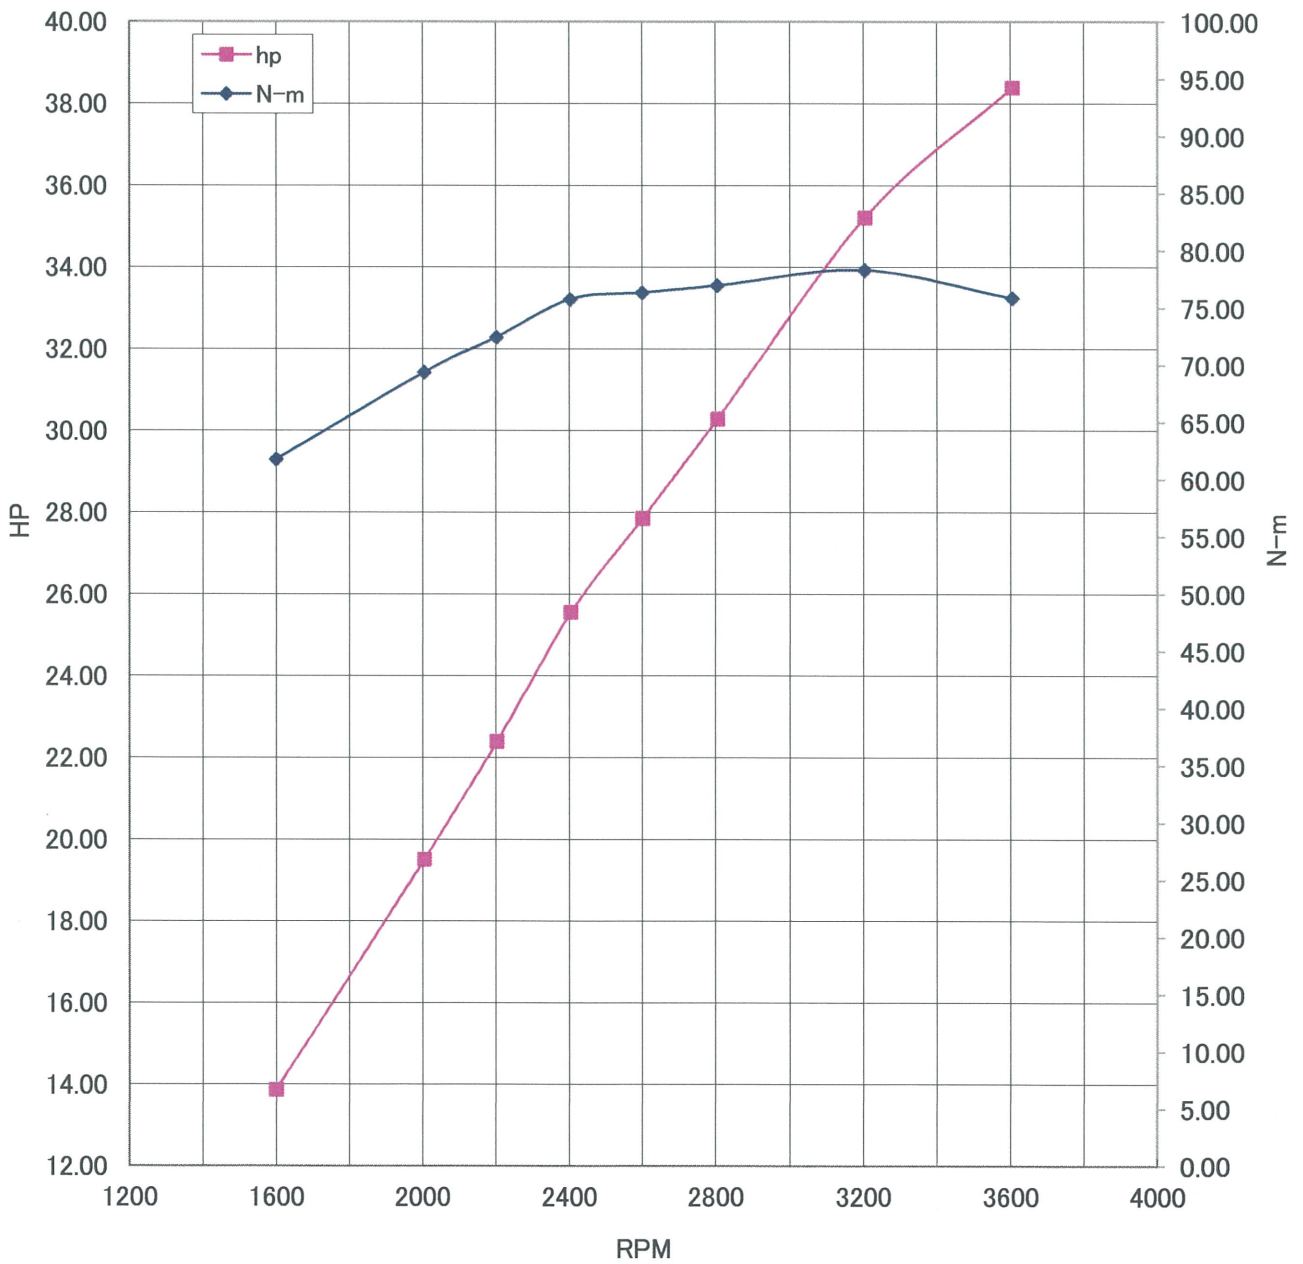

Kawasaki General Purpose Engine Gross Power Data According to SAE J1995

WOT ENGINE POWER PLOT

Kawasaki General purpose engine

Engine model/version : FTX00V (EFI)
Engine serial number : A63737
Test/run number : 60

Kawasaki General Purpose Engine Gross Power Data According to SAE J1995

WOT ENGINE POWER PLOT

Kawasaki General purpose engine

Engine model/version : FTX00V (EFI)
Engine serial number : A63737
Test/run number : 62

Kawasaki General Purpose Engine Gross Power Data According to SAE J1995

WOT ENGINE POWER PLOT

Kawasaki General purpose engine

Engine model/version : FTX00V (EFI)
Engine serial number : A63737
Test/run number : 64