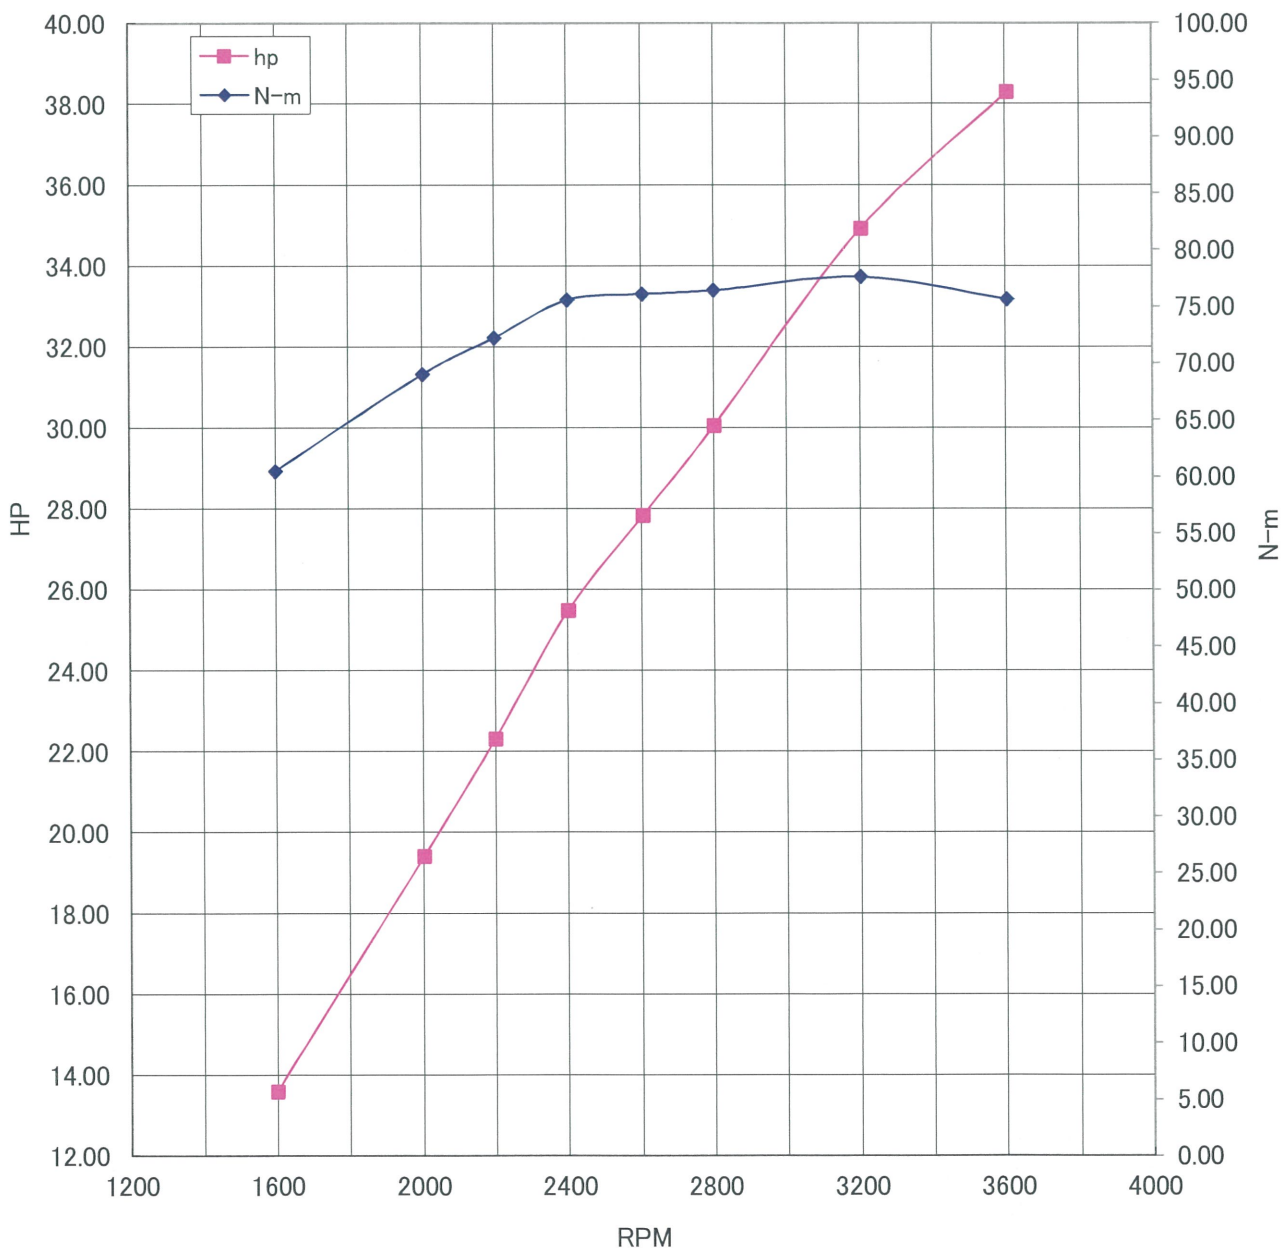

WOT ENGINE POWER PLOT

Kawasaki General purpose engine

Engine model/version : FTX00V (EFI)
Engine serial number : A63735
Test/run number : 66