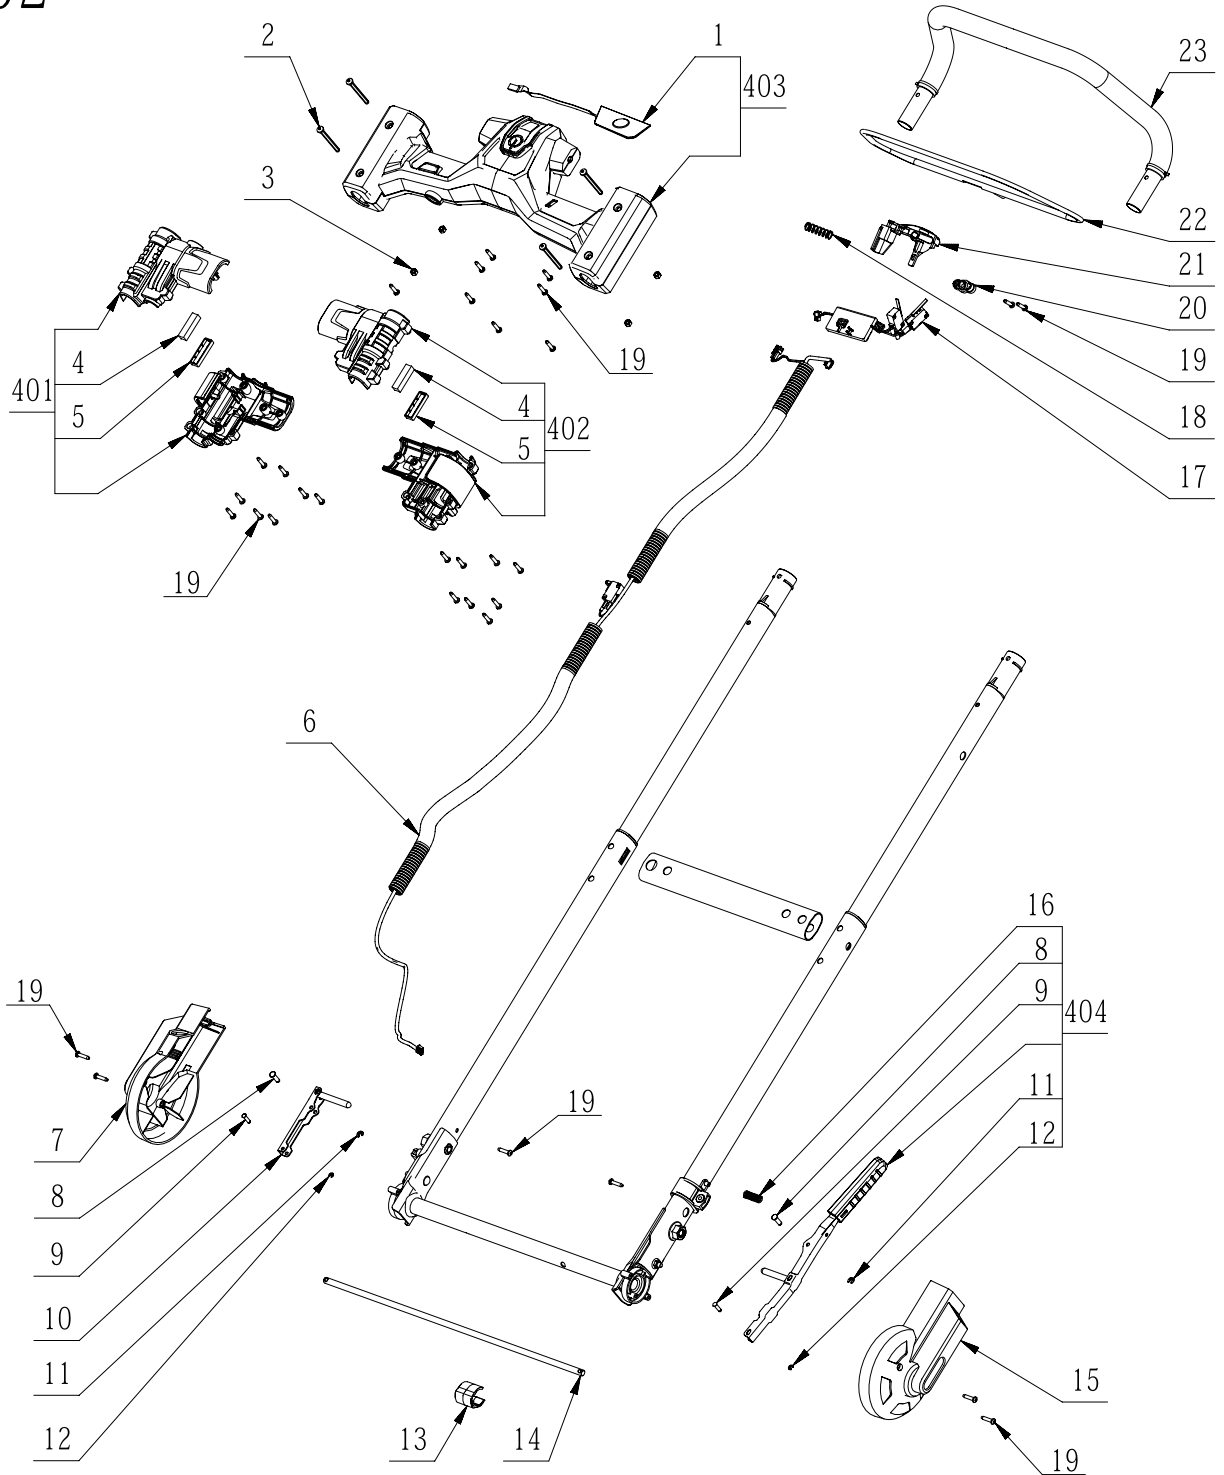

Product Description: Lawn Mower
Model Number: LM2130
Body Number: 1000016003_S
Version: B
Issue Date: 2022/03/16

Product Description: Lawn Mower
Model Number: LM2130
Body Number: 1000016003_S
Version: B
Issue Date: 2022/03/16

201

Product Description: Lawn Mower
Model Number: LM2130
Body Number: 1000016003_S
Version: B
Issue Date: 2022/03/16

202

Service Part List_LM2130_Vervion B

No.	Product Model#	Part Number	Description	Qty
1	LM2130	3129809001	Side Discharge Chute	1
2	LM2130	3800109001	Grass Catcher	1
3	LM2130	3705442002	Bag Frame	1
4	LM2130	3129653001	Mulch Plug	1
5	LM2130	5620157006	Hexagon Socket Screw	53
6	LM2130	3129770001	Bevel Support	3
7	LM2130	3129771001	Trail Shield	1
8	LM2130	3126765001	Hubcap	2
9	LM2130	3708334001	Depth Stop Plate	1
11	LM2130	5630013003	Prevailing Torque Hexagon Nut	2
12	LM2130	5660152002	Circlips For Shaft	2
13	LM2130	2824666002	Rear Axle Set	1
14	LM2130	5620480002	Screw	4
15	LM2130	2826100002	Dust Board ASSY	1
19	LM2130	2824279001	Wheel Assembly	2
20	LM2130	3421670901	Bearing Support	2
26	LM2130	3322429001	Height Adjusting Lever	1
28	LM2130	5620065004	Screw	2
30	LM2130	3660559001	Torsion Spring	1
32	LM2130	2826165001	Switch Assembly	1
33	LM2130	3126689003	Rear Cover	1
35	LM2130	3127738001	Rubber Gasket	2
38	LM2130	5640321002	Bolt	2
39	LM2130	2827669001	Blade	1
40	LM2130	3707066004	Blade	1
42	LM2130	5640217004	Bolt and Washer Set	4
48	LM2130	3403110001	Fan	1
49	LM2130	5630351002	Prevailing Torque Hexagon Lock Nut	2
50	LM2130	5650705002	Washer	1
51	LM2130	5640226002	Flange Bolt	1
52	LM2130	3126769001	Hubcap	2
53	LM2130	5640010003	Hexagon Flange Bolt	4
54	LM2130	5650453001	Wave Washer	4