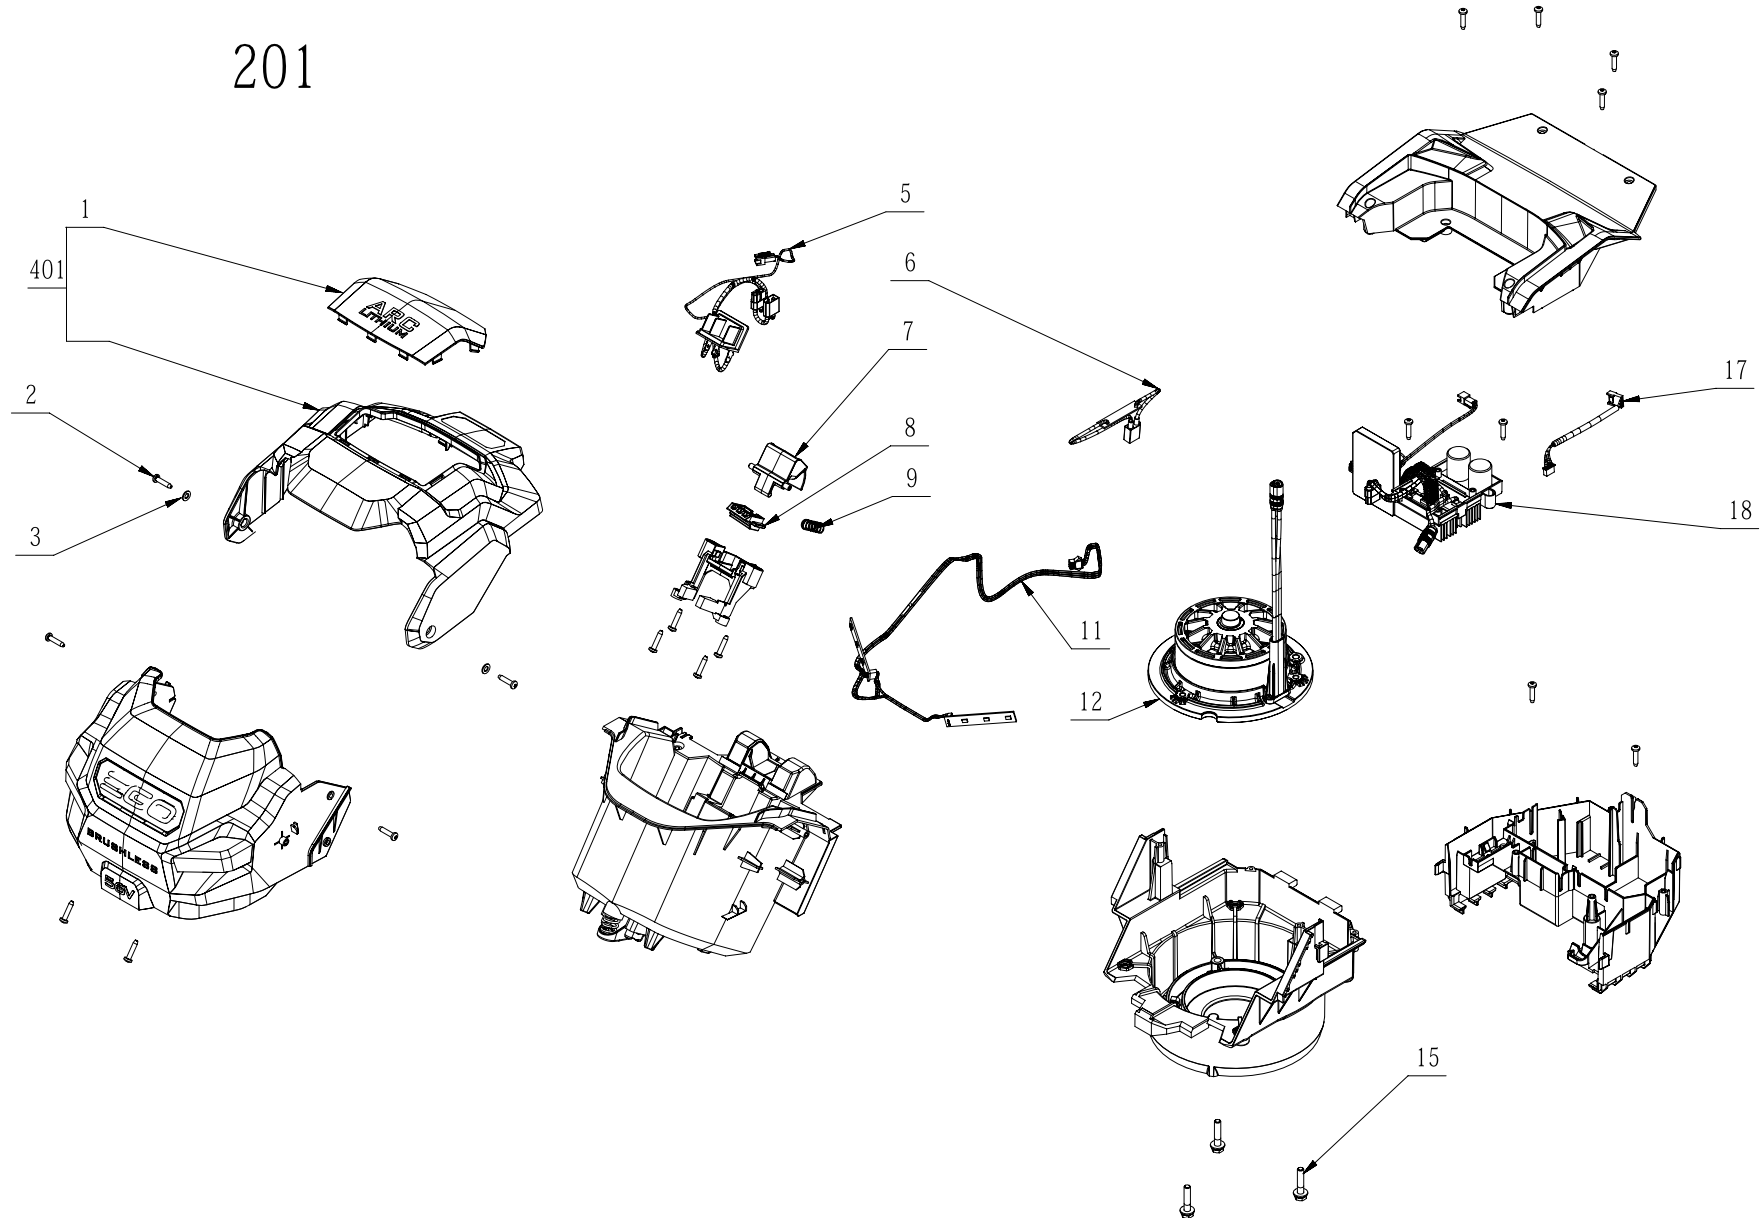

201

Product Description: Lawn Mower
Model Number: LM2130
Body Number: 1000016003_S
Version: B
Issue Date: 2022/03/16

202

Service Part List_LM2130_Vervion B

No.	Product Model#	Part Number	Description	Qty
1	LM2130	3129809001	Side Discharge Chute	1
2	LM2130	3800109001	Grass Catcher	1
3	LM2130	3705442002	Bag Frame	1
4	LM2130	3129653001	Mulch Plug	1
5	LM2130	5620157006	Hexagon Socket Screw	53
6	LM2130	3129770001	Bevel Support	3
7	LM2130	3129771001	Trail Shield	1
8	LM2130	3126765001	Hubcap	2
9	LM2130	3708334001	Depth Stop Plate	1
11	LM2130	5630013003	Prevailing Torque Hexagon Nut	2
12	LM2130	5660152002	Circlips For Shaft	2
13	LM2130	2824666002	Rear Axle Set	1
14	LM2130	5620480002	Screw	4
15	LM2130	2826100002	Dust Board ASSY	1
19	LM2130	2824279001	Wheel Assembly	2
20	LM2130	3421670901	Bearing Support	2
26	LM2130	3322429001	Height Adjusting Lever	1
28	LM2130	5620065004	Screw	2
30	LM2130	3660559001	Torsion Spring	1
32	LM2130	2826165001	Switch Assembly	1
33	LM2130	3126689003	Rear Cover	1
35	LM2130	3127738001	Rubber Gasket	2
38	LM2130	5640321002	Bolt	2
39	LM2130	2827669001	Blade	1
40	LM2130	3707066004	Blade	1
42	LM2130	5640217004	Bolt and Washer Set	4
48	LM2130	3403110001	Fan	1
49	LM2130	5630351002	Prevailing Torque Hexagon Lock Nut	2
50	LM2130	5650705002	Washer	1
51	LM2130	5640226002	Flange Bolt	1
52	LM2130	3126769001	Hubcap	2
53	LM2130	5640010003	Hexagon Flange Bolt	4
54	LM2130	5650453001	Wave Washer	4