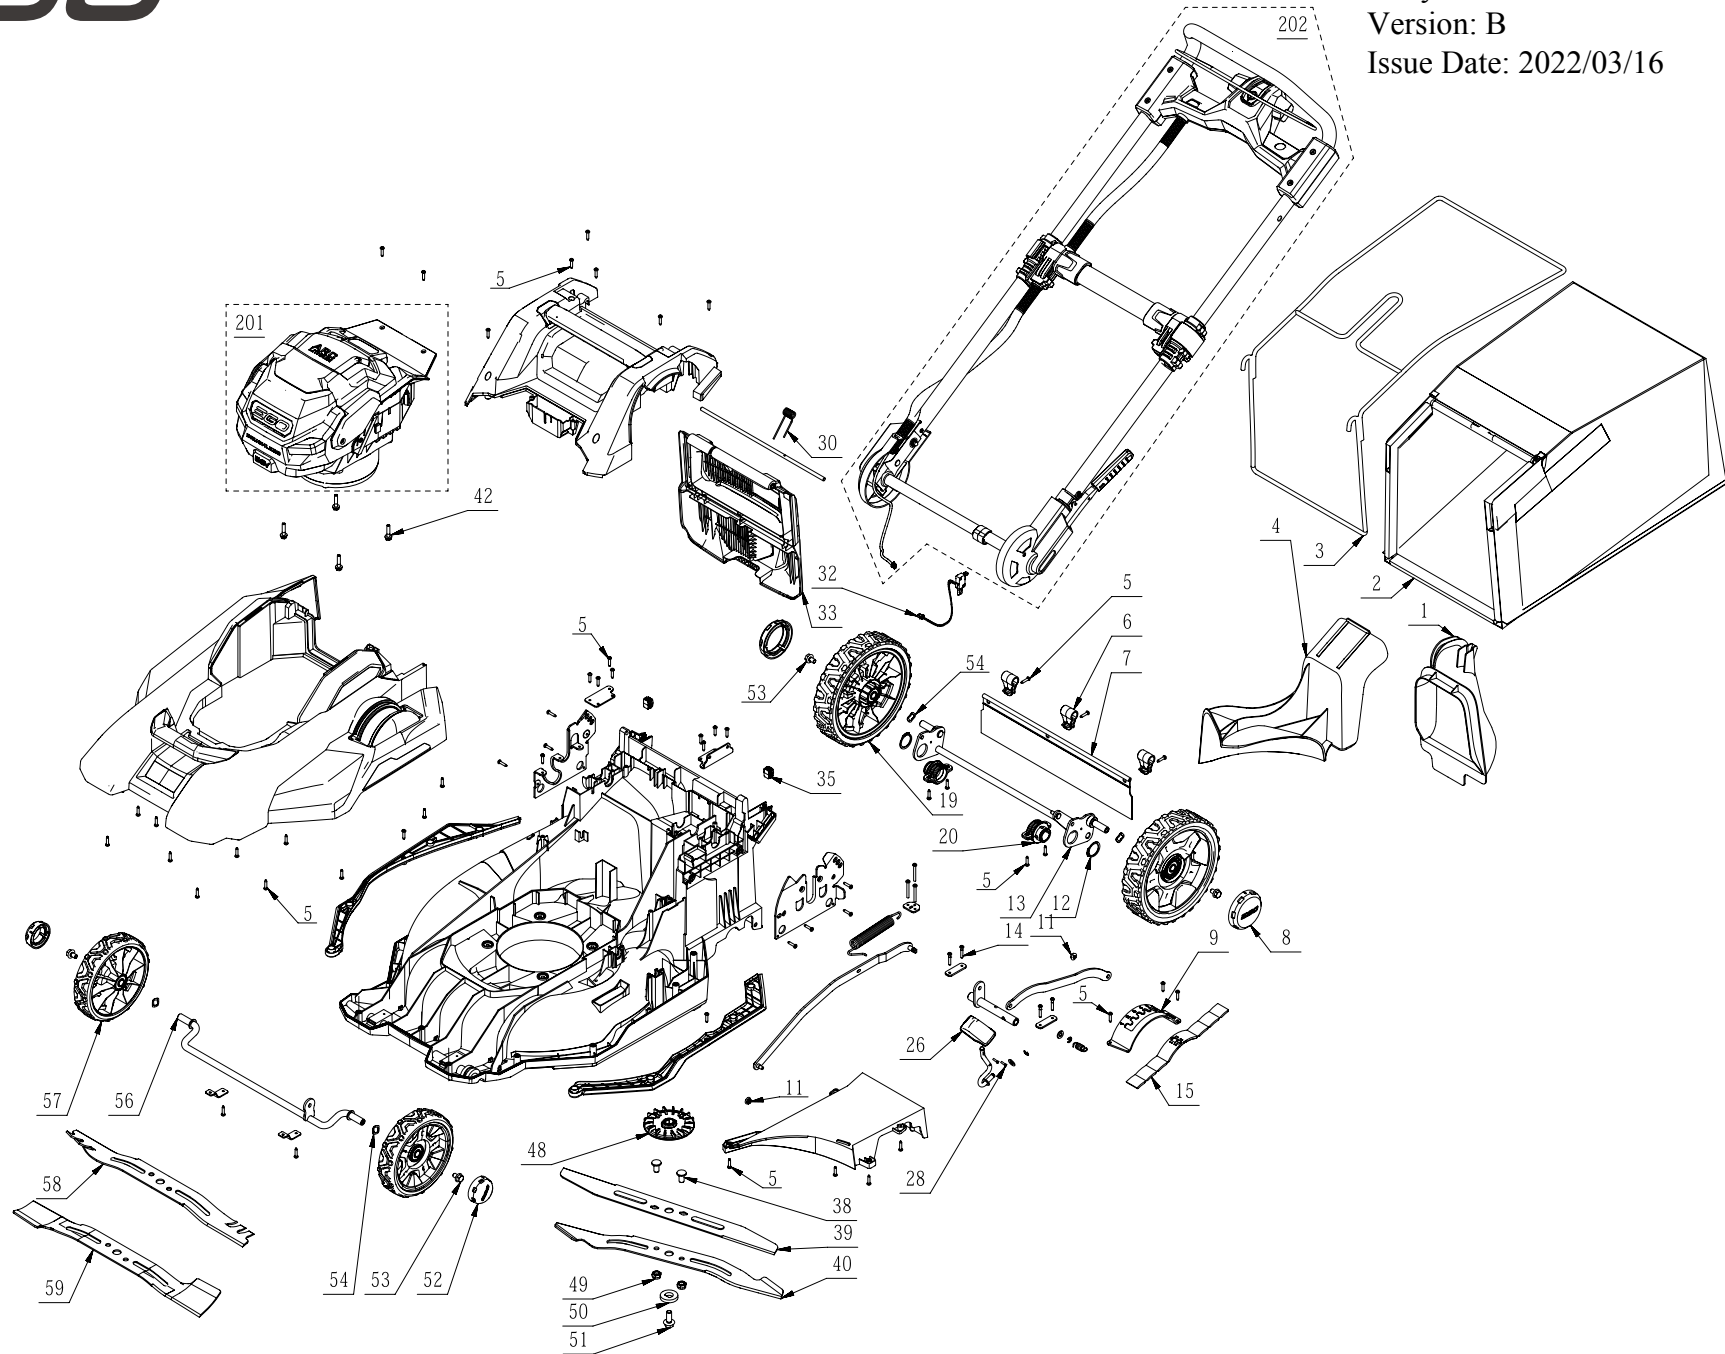

Product Description: Lawn Mower
Model Number: LM2130
Body Number: 1000016003_S
Version: B
Issue Date: 2022/03/16

Product Description: Lawn Mower
Model Number: LM2130
Body Number: 1000016003_S
Version: B
Issue Date: 2022/03/16

201

Product Description: Lawn Mower
Model Number: LM2130
Body Number: 1000016003_S
Version: B
Issue Date: 2022/03/16

202

Service Part List_LM2130_Vervion B

No.	Product Model#	Part Number	Description	Qty
1	LM2130	3129809001	Side Discharge Chute	1
2	LM2130	3800109001	Grass Catcher	1
3	LM2130	3705442002	Bag Frame	1
4	LM2130	3129653001	Mulch Plug	1
5	LM2130	5620157006	Hexagon Socket Screw	53
6	LM2130	3129770001	Bevel Support	3
7	LM2130	3129771001	Trail Shield	1
8	LM2130	3126765001	Hubcap	2
9	LM2130	3708334001	Depth Stop Plate	1
11	LM2130	5630013003	Prevailing Torque Hexagon Nut	2
12	LM2130	5660152002	Circlips For Shaft	2
13	LM2130	2824666002	Rear Axle Set	1
14	LM2130	5620480002	Screw	4
15	LM2130	2826100002	Dust Board ASSY	1
19	LM2130	2824279001	Wheel Assembly	2
20	LM2130	3421670901	Bearing Support	2
26	LM2130	3322429001	Height Adjusting Lever	1
28	LM2130	5620065004	Screw	2
30	LM2130	3660559001	Torsion Spring	1
32	LM2130	2826165001	Switch Assembly	1
33	LM2130	3126689003	Rear Cover	1
35	LM2130	3127738001	Rubber Gasket	2
38	LM2130	5640321002	Bolt	2
39	LM2130	2827669001	Blade	1
40	LM2130	3707066004	Blade	1
42	LM2130	5640217004	Bolt and Washer Set	4
48	LM2130	3403110001	Fan	1
49	LM2130	5630351002	Prevailing Torque Hexagon Lock Nut	2
50	LM2130	5650705002	Washer	1
51	LM2130	5640226002	Flange Bolt	1
52	LM2130	3126769001	Hubcap	2
53	LM2130	5640010003	Hexagon Flange Bolt	4
54	LM2130	5650453001	Wave Washer	4