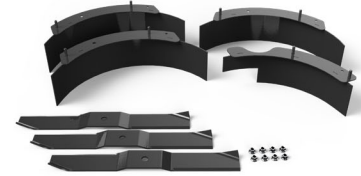

PARTS & ACCESSORIES

MULCH KIT

ARIENS.COM

© 2020 ARIENSCO. ALL RIGHTS RESERVED. 0120

Registered trademark and ™ trademark of AriensCo. Kohler®, Kawasaki®, and Hydro-Gear® are registered trademarks of their respective companies. The engine horsepower information is provided by the engine manufacturer to be used for comparison purposes only. Actual operating horsepower will be less. Visit www.ariens.com for a complete listing of engine manufacturer power rating information. Product features and specifications subject to change without notice. Photos are a representation of the product; actual product may vary.

WORRY-FREE FINANCING

Ariens customers have a variety of financing programs available through authorized independent finance companies.

ASK ABOUT OUR AVAILABLE FINANCING OPTIONS AND WE'LL HELP MOW THE WAY TO YOUR POWERFUL ARIENS OWNERSHIP EXPERIENCE.