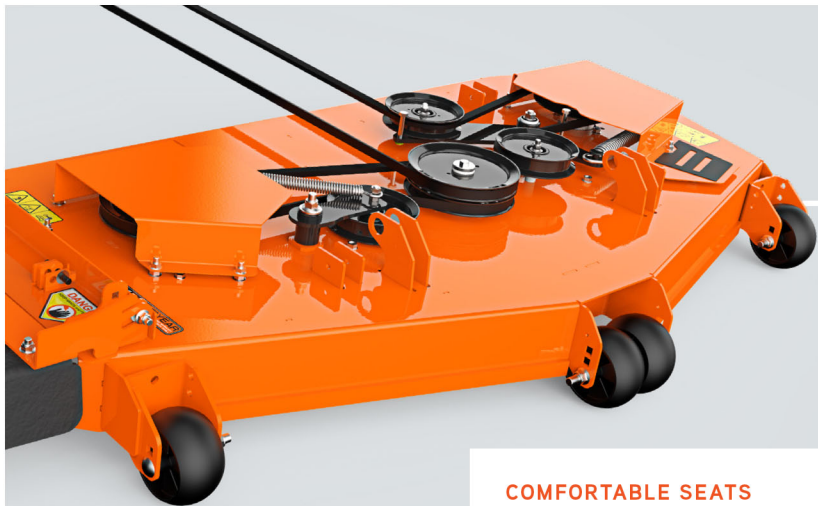

ARIENS®

LAWN & GARDEN

2020

COMMERCIAL-GRADE DECK

Steel decks are welded together for superior strength, durability and impact resistance.

COMFORTABLE SEATS

Options like the plush, adjustable high-back seat with padded armrests allows for longer use and greater comfort.

STEERING TECHNOLOGY

Two independent steering levers provide infinite maneuverability.

EDGE™

STRENGTH WITH A SOFTER SIDE.

Experience the comfort, convenience and versatility of a zero-turn mower backed by the quality and performance you expect from an Ariens. With its intuitive controls, the EDGE™ helps you maneuver in, around and through smaller yards with a fast, clean cut.

2 YEAR
OR
150 HOURS
WARRANTY

IKON XD

STEP UP YOUR MOWING GAME.

With a solid tubular frame and a wide range of cutting sizes, the IKON XD brings power and flexibility to all yard sizes. A plush high back seat and large tires provide comfort and a smoother ride, hour after hour.

POWER BRUSH

THE DIFFERENCE IS CLEAR.

Sweep your driveway clean. The Ariens Power Brush clears slush, sleet, snow, leaves, sand and more all the way down to the pavement. The 40-degree pivoting brush head pushes it in the direction you want.