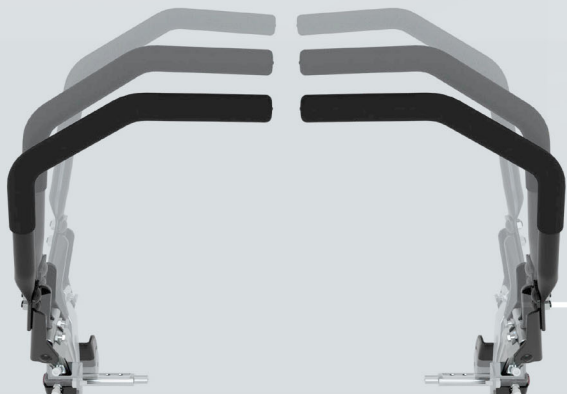

ARIENS®

LAWN & GARDEN

2020

COMMERCIAL-GRADE DECK

Steel decks are welded together for superior strength, durability and impact resistance.

COMFORTABLE SEATS

Options like the plush, adjustable high-back seat with padded armrests allows for longer use and greater comfort.

STEERING TECHNOLOGY

Two independent steering levers provide infinite maneuverability.

EDGE™

STRENGTH WITH A SOFTER SIDE.

Experience the comfort, convenience and versatility of a zero-turn mower backed by the quality and performance you expect from an Ariens. With its intuitive controls, the EDGE™ helps you maneuver in, around and through smaller yards with a fast, clean cut.

2 YEAR
OR
150 HOURS
WARRANTY

IKON XD

STEP UP YOUR MOWING GAME.

With a solid tubular frame and a wide range of cutting sizes, the IKON XD brings power and flexibility to all yard sizes. A plush high back seat and large tires provide comfort and a smoother ride, hour after hour.