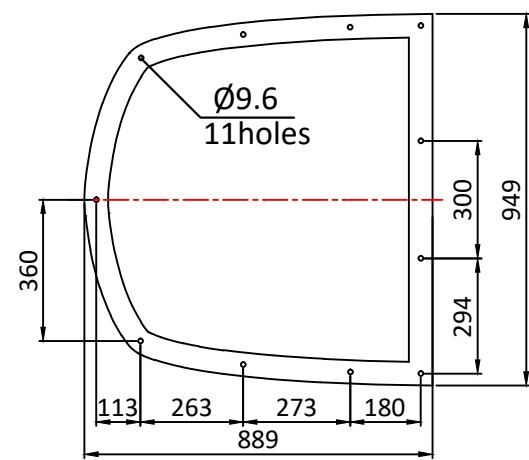

View B

Dash

View A

Item	Designation	Part Number	Qty
1	Console	SU950ST-01	1
2	Handrail	SUS950ST-H-01	1
3	Windshield		1
4	Steering wheel assembly		1

	SU950ST-01		DWN: XQC
			APPROVED: LXL
info@highfieldboats.com	DWG:	SCALE:	DATE: 2020.11.20