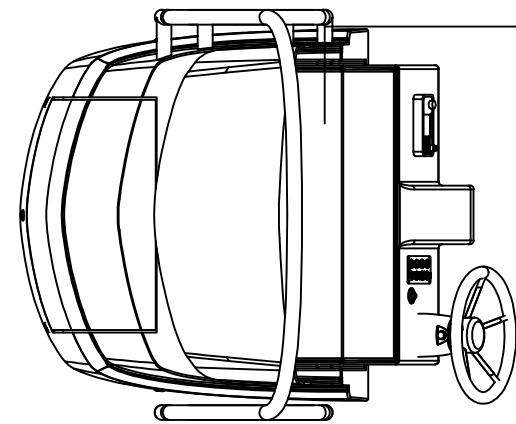

View B

Dash

View A

Item	Designation	Part Number	Qty
1	Console	SU950ST-01	1
2	Handrail	SUS950ST-H-01	1
3	Windshield		1
4	Steering wheel assembly		1

	SU950ST-01		DWN: XQC
			APPROVED: LXL
info@highfieldboats.com	DWG:	SCALE:	DATE: 2020.11.20