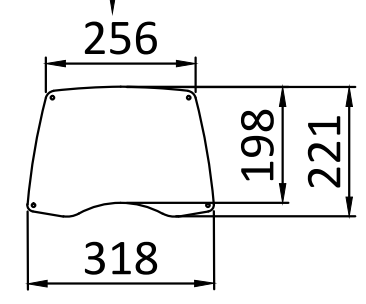

View B

Dash

View A

Item	Designation	Part Number	Qty
1	Console	JC1200ST-02	1
2	Handrail	JC1200ST-H-02	1
3	Steering wheel assembly		1
4	Cushion	JC1200ST-D-03	1
5	Backrest	JC1200ST-R-01	1
6	Windshield	JC1200ST-01	1

	JC1200ST-02	DWN: XQC
		APPROVED: LXL
info@highfieldboats.com	DWG: CGA1001	SCALE: DATE: 2020.11.4

(C) Copyright reserved. No unauthorized use allowed.
All intellect - ideas - concepts remain the property of Highfield Boats