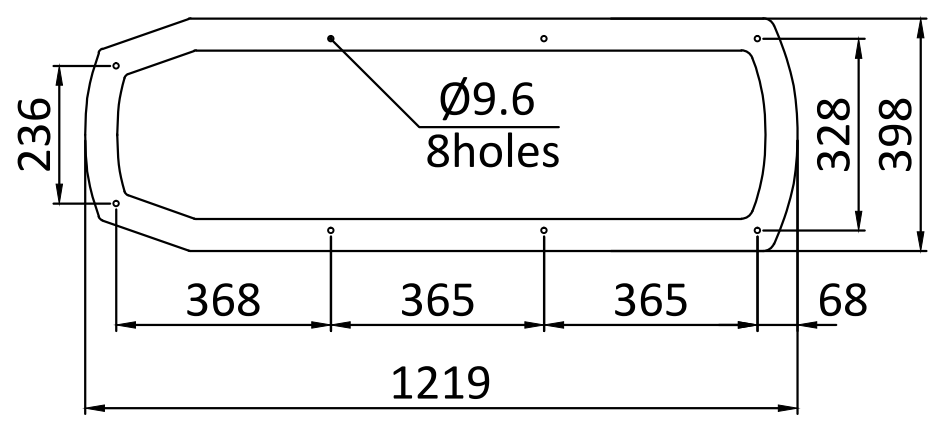

View B

Dash

View A

Item	Designation	Part Number	Qty
1	Console	JC1200ST-02	1
2	Handrail	JC1200ST-H-02	1
3	Steering wheel assembly		1
4	Cushion	JC1200ST-D-03	1
5	Backrest	JC1200ST-R-01	1
6	Windshield	JC1200ST-01	1

	JC1200ST-02	DWN: XQC
		APPROVED: LXL
info@highfieldboats.com	DWG: CGA1001	SCALE: DATE: 2020.11.4

(C) Copyright reserved. No unauthorized use allowed.
All intellect - ideas - concepts remain the property of Highfield Boats