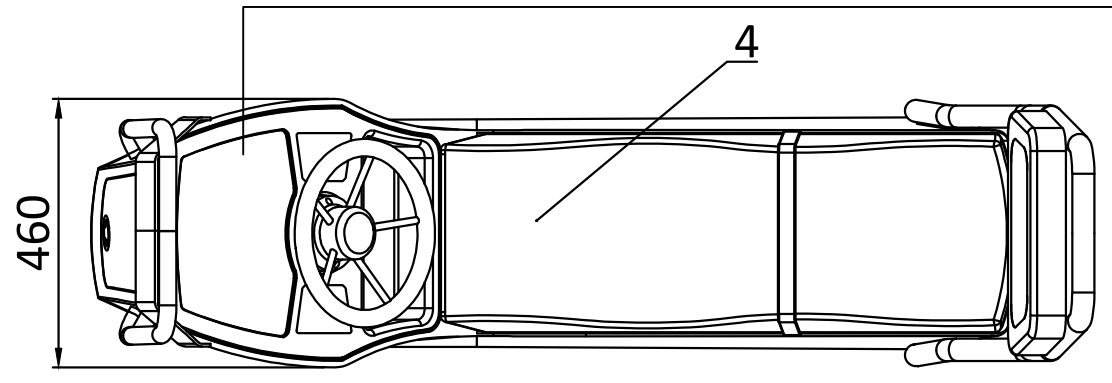

View B

Dash

View A

Item	Designation	Part Number	Qty
1	Console	JC1200ST-02	1
2	Handrail	JC1200ST-H-02	1
3	Steering wheel assembly		1
4	Cushion	JC1200ST-D-03	1
5	Backrest	JC1200ST-R-01	1
6	Windshield	JC1200ST-01	1

	JC1200ST-02	DWN: XQC
		APPROVED: LXL
info@highfieldboats.com	DWG: CGA1001	SCALE: DATE: 2020.11.4

(C) Copyright reserved. No unauthorized use allowed.
All intellect - ideas - concepts remain the property of Highfield Boats