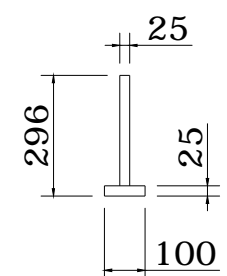

LONGITUDINAL PROFILE

TRANSVERSAL SECTION "A"

TRANSVERSAL SECTION "B"

TRANSVERSAL SECTION "C"

	CL 420 CHOCK		DWN: SJW
			APPROVED: LXL
info@highfieldboats.com	DWG:	SCALE:	DATE: 2020.08.27

(C) Copyright reserved. No unauthorized use allowed.
All intellect - ideas - concepts remain the property of Highfield Boats