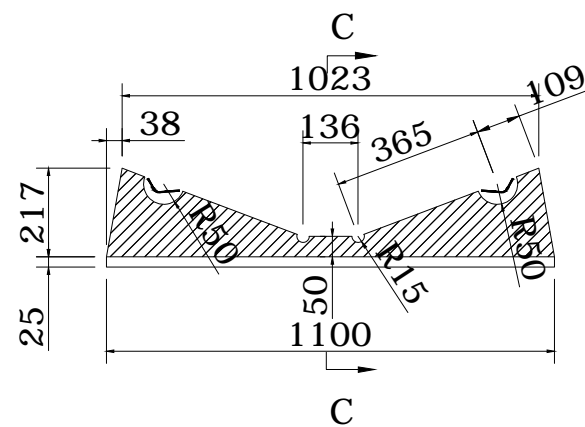

LONGITUDINAL PROFILE

TRANSVERSAL SECTION "A"

TRANSVERSAL SECTION "B"

TRANSVERSAL SECTION "C"

	CL 420 CHOCK		DWN: SJW
			APPROVED: LXL
info@highfieldboats.com	DWG:	SCALE:	DATE: 2020.08.27

(C) Copyright reserved. No unauthorized use allowed.
All intellect - ideas - concepts remain the property of Highfield Boats