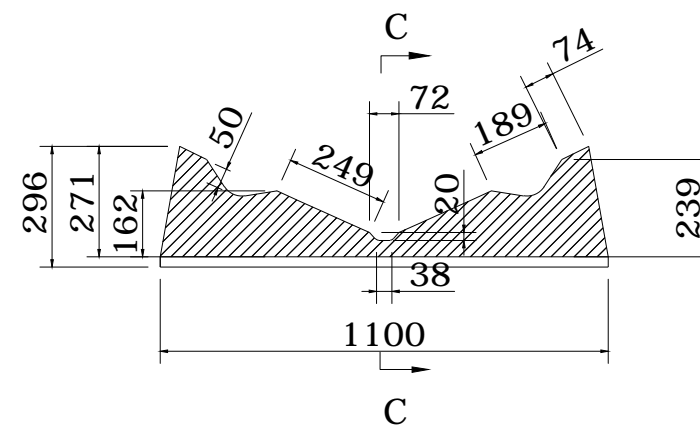

LONGITUDINAL PROFILE

TRANSVERSAL SECTION "A"

TRANSVERSAL SECTION "B"

TRANSVERSAL SECTION "C"

	CL 420 CHOCK		DWN: SJW
			APPROVED: LXL
info@highfieldboats.com	DWG:	SCALE:	DATE: 2020.08.27

(C) Copyright reserved. No unauthorized use allowed.
All intellect - ideas - concepts remain the property of Highfield Boats