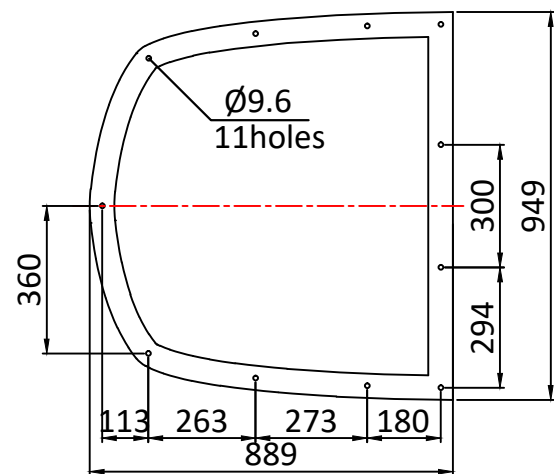

View B

Dash

View A

Item	Designation	Part Number	Qty
1	Console	SUS950ST-01	1
2	Cushion	SUS950ST-D-02	1
3	Backrest	SUS950ST-R-03	1
4	Handrail	SUS950ST-H-01	1
5	Steering wheel assembly		1
6	Windshield		1

	SUS950ST-01		DWN: XQC
			APPROVED: LXL
info@highfieldboats.com	DWG:	SCALE:	DATE: 2020.11.20