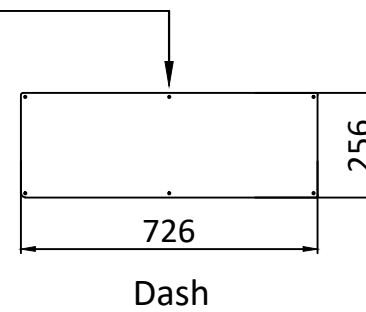

View B

Dash

View A

Item	Designation	Part Number	Qty
1	Console	SUS950ST-01	1
2	Cushion	SUS950ST-D-02	1
3	Backrest	SUS950ST-R-03	1
4	Handrail	SUS950ST-H-01	1
5	Steering wheel assembly		1
6	Windshield		1

	SUS950ST-01		DWN: XQC
			APPROVED: LXL
info@highfieldboats.com	DWG:	SCALE:	DATE: 2020.11.20