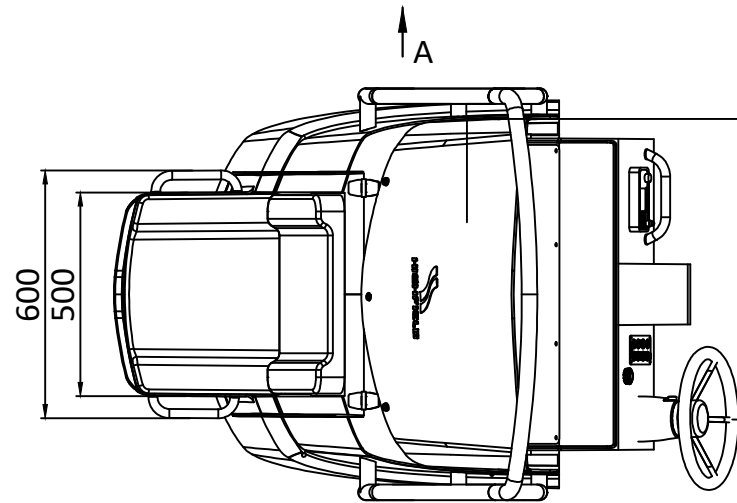

View B

Dash

View A

Item	Designation	Part Number	Qty
1	Console	SUS950ST-01	1
2	Cushion	SUS950ST-D-02	1
3	Backrest	SUS950ST-R-03	1
4	Handrail	SUS950ST-H-01	1
5	Steering wheel assembly		1
6	Windshield		1

	SUS950ST-01		DWN: XQC
			APPROVED: LXL
info@highfieldboats.com	DWG:	SCALE:	DATE: 2020.11.20