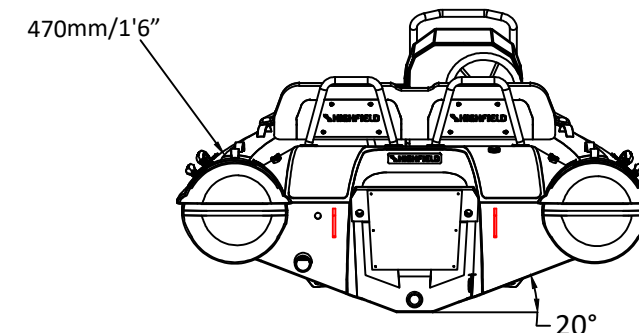

SPORT 460

SPECIFICATIONS

SPECIFICATIONS AND MAXIMUM CAPACITIES (Subject to change without notice. Tolerances: dimensions ±2.5%, weights ±5%)

MODEL	ISO 6185 PART	ISO 6185	Crew		#	Weight		Shaft	Outboard Engine		Sundeck		Fuel Tank Capacity		Tow post		Rollbar		Wet Weight (Approximate) Yamaha 70HP +fuel)		AIR CHAMBERS	Pressure					
			KG	LB		KG	LB		KG	LB	KG	LB	L	GAL	KG	LB	KG	LB	KG	LB		PSI	BAR				
			Max power KW	Max weight KG		KG	LB		KG	LB	L	GAL	KG	LB	KG	LB	KG	LB	KG	LB		PSI	BAR				
SPORT 460	3	C	912	2011	9	675	1488	L	67.14	90	207.6	458	332	732	14.5	32	55	14.5	6.5	14.3	17.5	38.6	537	1181	5	3.63	0.25

Boat weight includes: console

2021V2