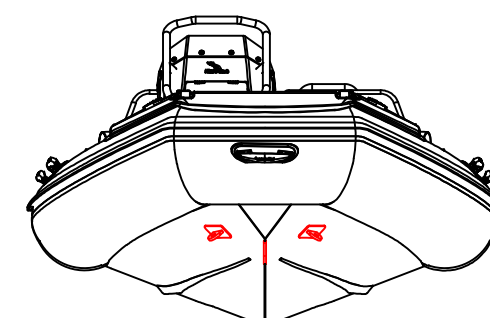

SPORT 460

SPECIFICATIONS

SPECIFICATIONS AND MAXIMUM CAPACITIES (Subject to change without notice. Tolerances: dimensions ±2.5%, weights ±5%)

MODEL	ISO 6185 PART	ISO 6185	Crew		#	Weight		Shaft	Outboard Engine		Sundeck		Fuel Tank Capacity		Tow post		Rollbar		Wet Weight (Approximate) Yamaha 70HP +fuel)		AIR CHAMBERS	Pressure					
			KG	LB		KG	LB		KG	LB	KG	LB	L	GAL	KG	LB	KG	LB	KG	LB		PSI	BAR				
			Max power KW	Max weight KG		KG	LB		KG	LB	L	GAL	KG	LB	KG	LB	KG	LB	KG	LB		PSI	BAR				
SPORT 460	3	C	912	2011	9	675	1488	L	67.14	90	207.6	458	332	732	14.5	32	55	14.5	6.5	14.3	17.5	38.6	537	1181	5	3.63	0.25