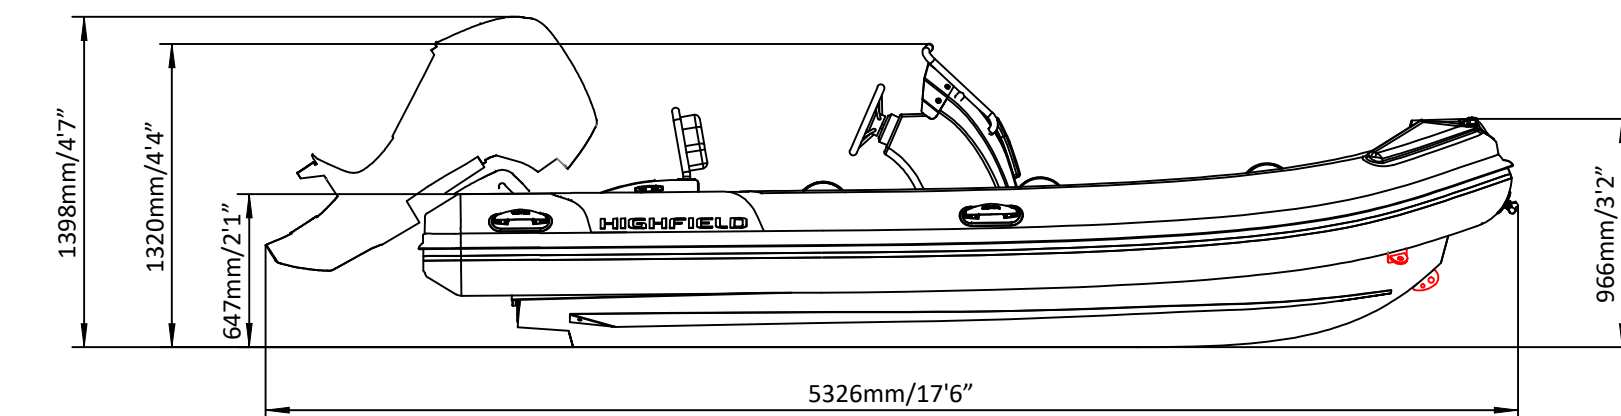

SPORT 460

SPECIFICATIONS

SPECIFICATIONS AND MAXIMUM CAPACITIES (Subject to change without notice. Tolerances: dimensions ±2.5%, weights ±5%)

MODEL	ISO 6185 PART	ISO 6185	Crew		#	Weight		Shaft	Outboard Engine		Sundeck		Fuel Tank Capacity		Tow post		Rollbar		Wet Weight (Approximate) Yamaha 70HP +fuel)		AIR CHAMBERS	Pressure					
			KG	LB		KG	LB		KG	LB	KG	LB	L	GAL	KG	LB	KG	LB	KG	LB		PSI	BAR				
			Max power KW	Max weight KG		KG	LB		KG	LB	L	GAL	KG	LB	KG	LB	KG	LB	KG	LB		PSI	BAR				
SPORT 460	3	C	912	2011	9	675	1488	L	67.14	90	207.6	458	332	732	14.5	32	55	14.5	6.5	14.3	17.5	38.6	537	1181	5	3.63	0.25

Boat weight includes: console

2021V2