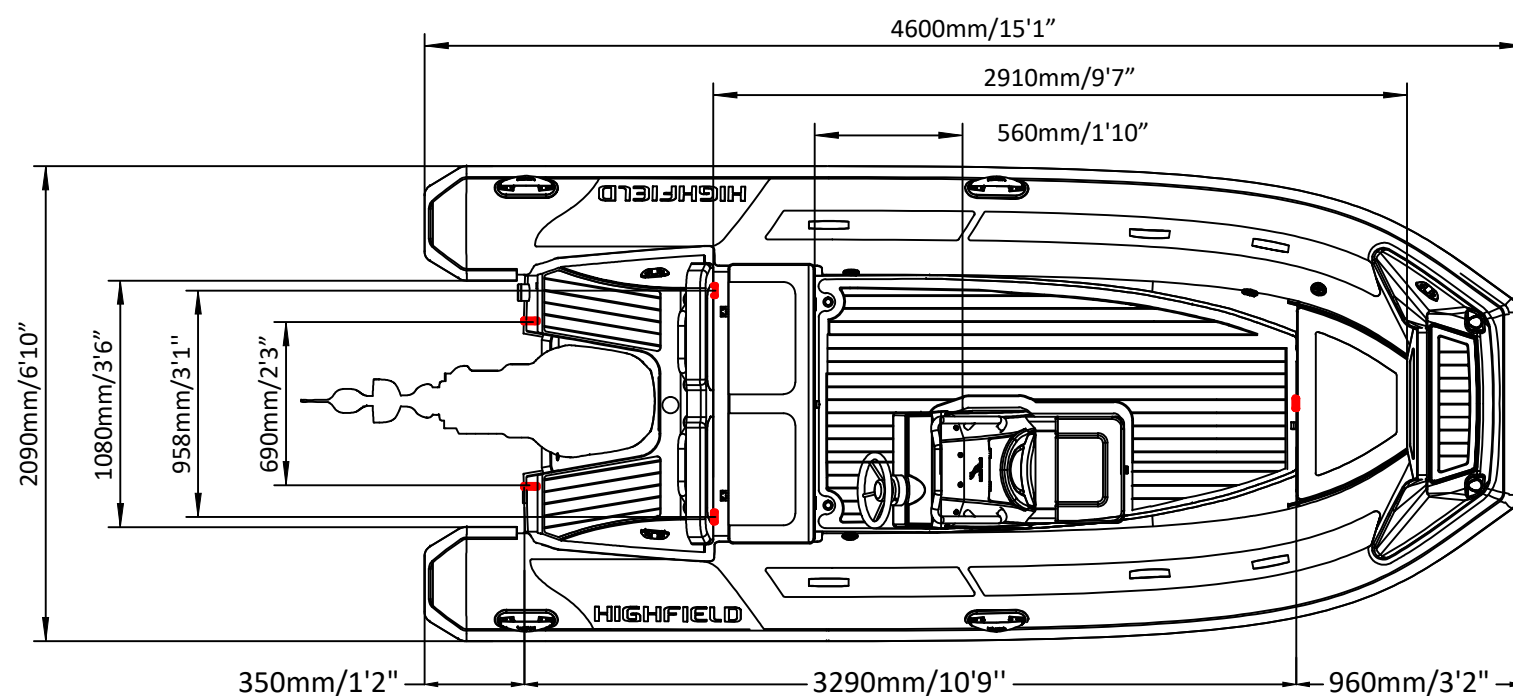

SPORT 460

SPECIFICATIONS

SPECIFICATIONS AND MAXIMUM CAPACITIES (Subject to change without notice. Tolerances: dimensions ±2.5%, weights ±5%)

MODEL	ISO 6185 PART	ISO 6185	Crew		#	Weight		Shaft	Outboard Engine		Sundeck		Fuel Tank Capacity		Tow post		Rollbar		Wet Weight (Approximate) Yamaha 70HP +fuel)		AIR CHAMBERS	Pressure					
			KG	LB		KG	LB		KG	LB	KG	LB	L	GAL	KG	LB	KG	LB	KG	LB		PSI	BAR				
			Max power KW	Max weight KG		KG	LB		KG	LB	L	GAL	KG	LB	KG	LB	KG	LB	KG	LB		PSI	BAR				
SPORT 460	3	C	912	2011	9	675	1488	L	67.14	90	207.6	458	332	732	14.5	32	55	14.5	6.5	14.3	17.5	38.6	537	1181	5	3.63	0.25

Boat weight includes: console

2021V2