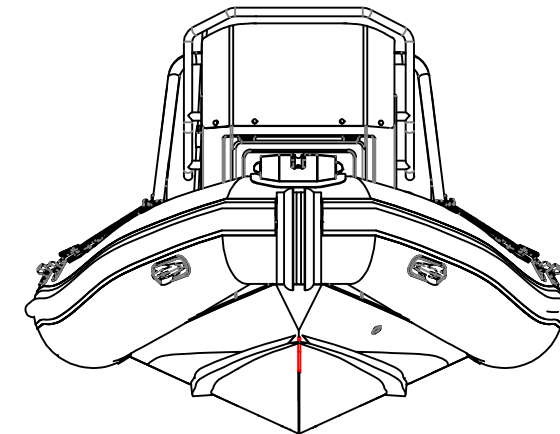

PATROL 540

SPECIFICATIONS

SPECIFICATIONS AND MAXIMUM CAPACITIES (Subject to change without notice. Tolerances: Dimensions ±2.5% Weight ±5%)

MODEL	ISO 6185 PART	ISO 6185	Crew		#	Weight		Shaft	Outboard Engine		Sundeck		Rollbar		Tow post		Fuel tank Capacity		Wet Weight (Approximate) 115HP (85.79KW) +Fuel		AIR CHAMBERS	Pressure					
			KG	LB		KG	LB		KG	LB	KG	LB	KG	LB	L	GAL	KG	LB	PSI	BAR							
PA540	3	C	1262	2782	12	900	1984	XL	85.79	115	258.6	570	494	1089	/	/	15	32	/	/	105	27.7	828.7	1827	6	3.63	0.25

Boat weight includes: console, seat

2021V4