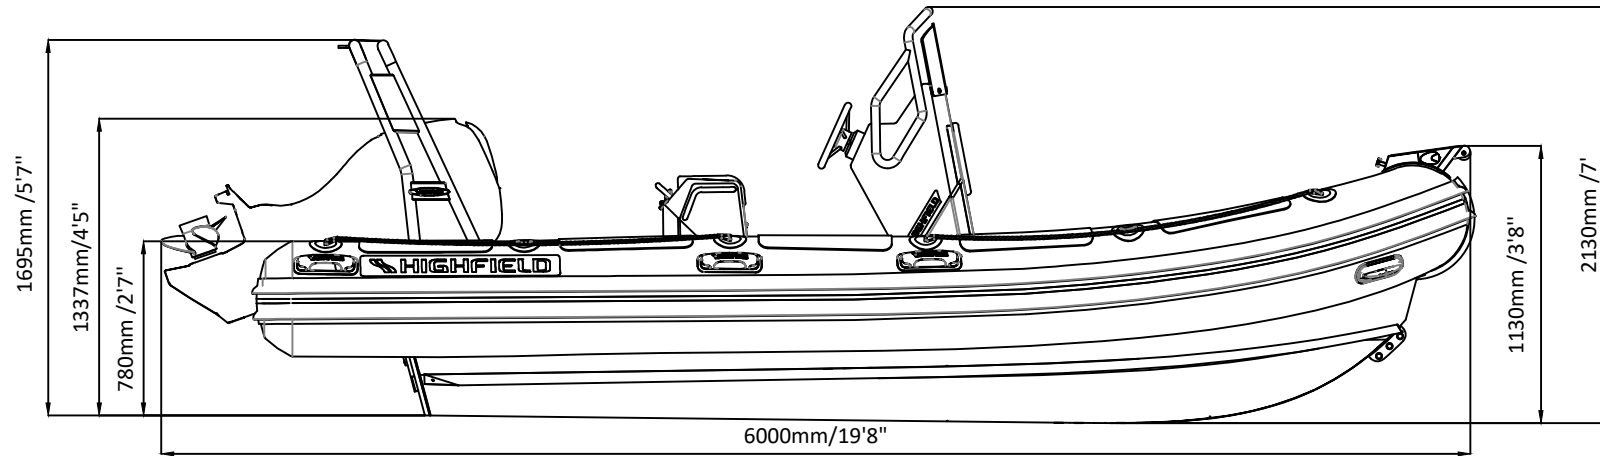

PATROL 540

SPECIFICATIONS

SPECIFICATIONS AND MAXIMUM CAPACITIES (Subject to change without notice. Tolerances: Dimensions ±2.5% Weight ±5%)

MODEL	ISO 6185 PART	ISO 6185	Crew		#	Weight		Shaft	Outboard Engine		Sundeck		Rollbar		Tow post		Fuel tank Capacity		Wet Weight (Approximate) 115HP (85.79KW) +Fuel		AIR CHAMBERS	Pressure					
			KG	LB		KG	LB		KG	LB	KG	LB	KG	LB	L	GAL	KG	LB	PSI	BAR							
PA540	3	C	1262	2782	12	900	1984	XL	85.79	115	258.6	570	494	1089	/	/	15	32	/	/	105	27.7	828.7	1827	6	3.63	0.25

Boat weight includes: console, seat

2021V4