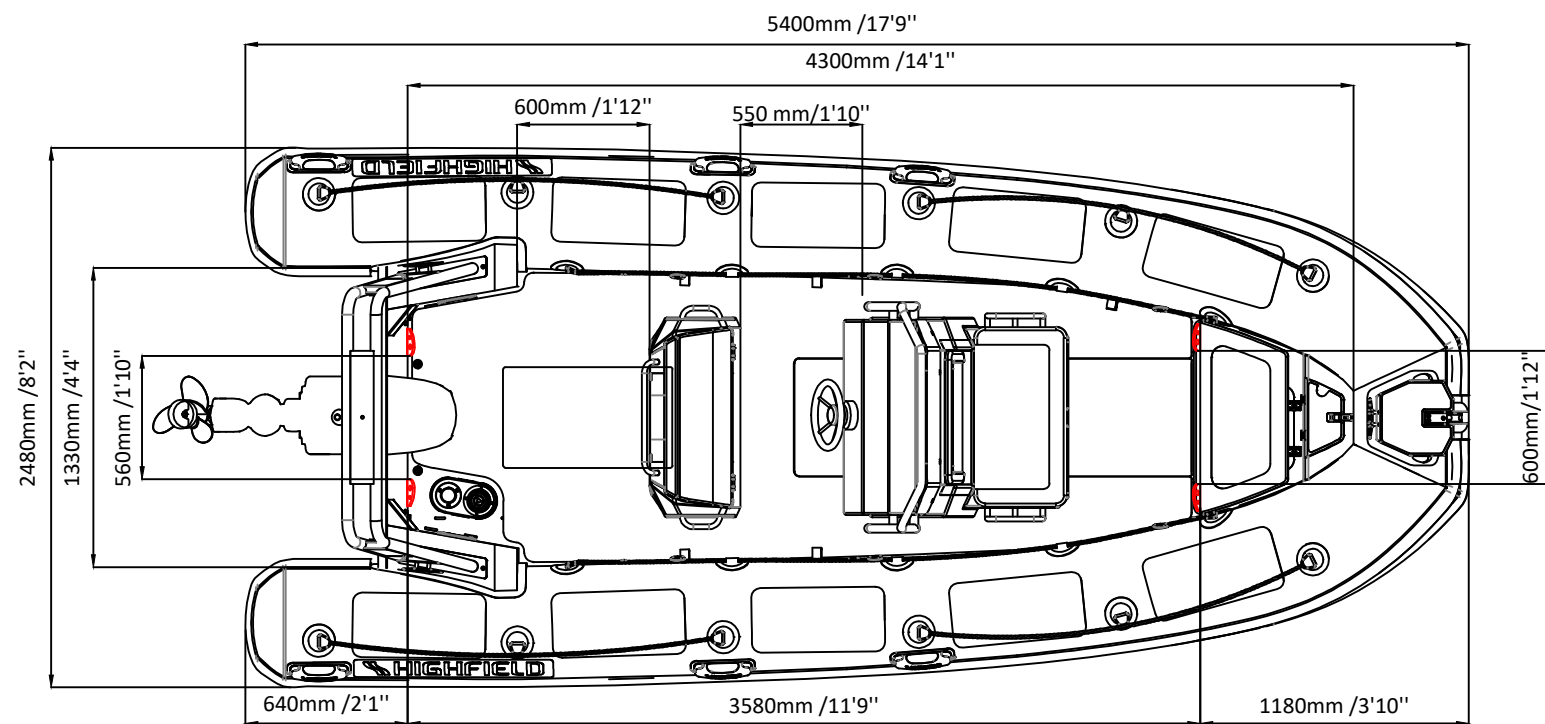

PATROL 540

SPECIFICATIONS

SPECIFICATIONS AND MAXIMUM CAPACITIES (Subject to change without notice. Tolerances: Dimensions ±2.5% Weight ±5%)

MODEL	ISO 6185 PART	ISO 6185	Crew		#	Weight		Shaft	Outboard Engine		Sundeck		Rollbar		Tow post		Fuel tank Capacity		Wet Weight (Approximate) 115HP (85.79KW) +Fuel		AIR CHAMBERS	Pressure					
			KG	LB		KG	LB		KG	LB	KG	LB	KG	LB	L	GAL	KG	LB	PSI	BAR							
PA540	3	C	1262	2782	12	900	1984	XL	85.79	115	258.6	570	494	1089	/	/	15	32	/	/	105	27.7	828.7	1827	6	3.63	0.25

Boat weight includes: console, seat

2021V4