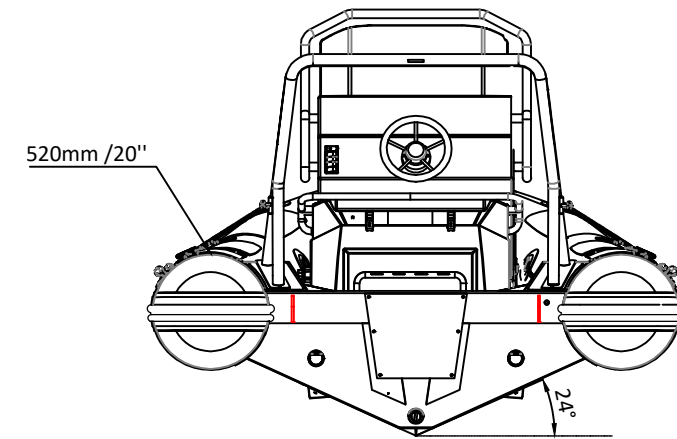

PATROL 540

SPECIFICATIONS

SPECIFICATIONS AND MAXIMUM CAPACITIES (Subject to change without notice. Tolerances: Dimensions ±2.5% Weight ±5%)

MODEL	ISO 6185 PART	ISO 6185	Crew		#	Weight		Shaft	Outboard Engine		Sundeck		Rollbar		Tow post		Fuel tank Capacity		Wet Weight (Approximate) 115HP (85.79KW) +Fuel		AIR CHAMBERS	Pressure					
			KG	LB		KG	LB		KG	LB	KG	LB	KG	LB	L	GAL	KG	LB	PSI	BAR							
PA540	3	C	1262	2782	12	900	1984	XL	85.79	115	258.6	570	494	1089	/	/	15	32	/	/	105	27.7	828.7	1827	6	3.63	0.25

Boat weight includes: console, seat

2021V4