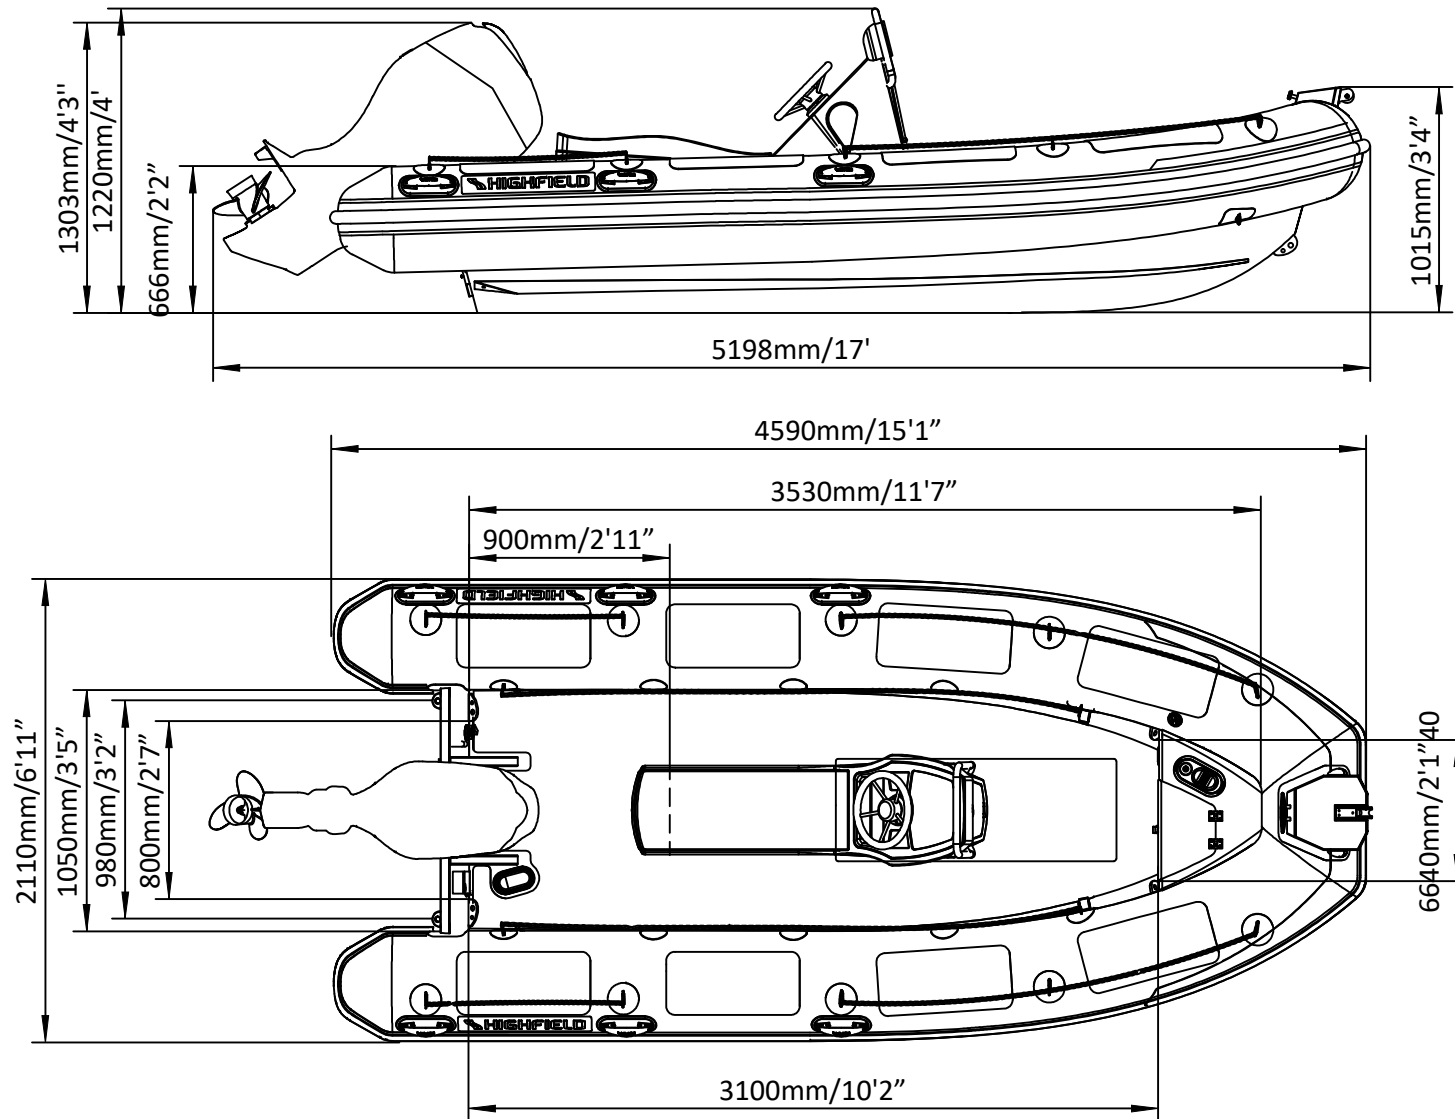

PATROL 460BS

SPECIFICATIONS

SPECIFICATIONS AND MAXIMUM CAPACITIES (Subject to change without notice. Tolerances: dimensions ±2.5%, weights ±5%)

MODEL	ISO 6185 PART	ISO 6185	Crew		#	Weight		Shaft	Outboard Engine		Sundeck		Tow post		Fuel tank Capacity		Rollbar		Wet Weight (Approximate) 80HP (59.68KW) +Fuel		AIR CHAMBERS	Air Pressure					
			KG	LB		KG	LB		KG	LB	KG	LB	KG	LB	KG	LB	KG	LB	KG	LB		PSI	BAR				
PA460BS	3	C	944	2081	9	675	1488	L	59.68	80	207.6	458	296	653	/	/	19	41.88	40	10.6	11.36	25	486.6	1072.7	5	3.63	0.25

Boat weight includes: console

2021V2