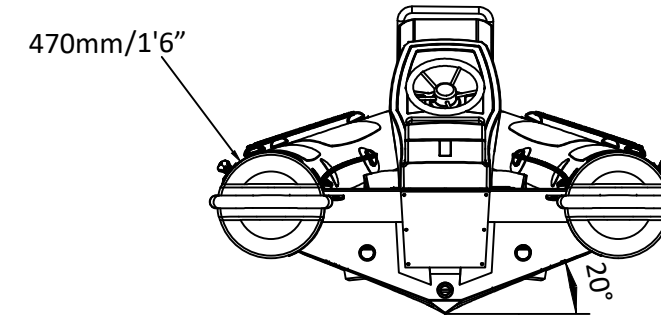

PATROL 460BS

SPECIFICATIONS

SPECIFICATIONS AND MAXIMUM CAPACITIES (Subject to change without notice. Tolerances: dimensions ±2.5%, weights ±5%)

MODEL	ISO 6185 PART	ISO 6185	Crew		#	Weight		Shaft	Outboard Engine		Sundeck		Tow post		Fuel tank Capacity		Rollbar		Wet Weight (Approximate) 80HP (59.68KW) +Fuel		AIR CHAMBERS	Air Pressure					
			KG	LB		KG	LB		KG	LB	KG	LB	KG	LB	KG	LB	KG	LB	KG	LB		PSI	BAR				
PA460BS	3	C	944	2081	9	675	1488	L	59.68	80	207.6	458	296	653	/	/	19	41.88	40	10.6	11.36	25	486.6	1072.7	5	3.63	0.25

Boat weight includes: console

2021V2