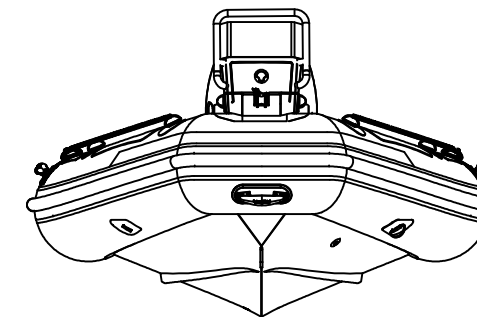

PATROL 460BS

SPECIFICATIONS

SPECIFICATIONS AND MAXIMUM CAPACITIES (Subject to change without notice. Tolerances: dimensions ±2.5%, weights ±5%)

MODEL	ISO 6185 PART	ISO 6185	Crew		#	Weight		Shaft	Outboard Engine		Sundeck		Tow post		Fuel tank Capacity		Rollbar		Wet Weight (Approximate) 80HP (59.68KW) +Fuel		AIR CHAMBERS	Air Pressure					
			KG	LB		KG	LB		KG	LB	KG	LB	KG	LB	KG	LB	KG	LB	KG	LB		PSI	BAR				
PA460BS	3	C	944	2081	9	675	1488	L	59.68	80	207.6	458	296	653	/	/	19	41.88	40	10.6	11.36	25	486.6	1072.7	5	3.63	0.25

Boat weight includes: console

2021V2