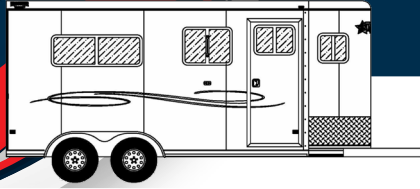

AMBASSADOR

67" MANGER BP STRAIGHT LOAD

2 HORSE TRAILERS

STANDARD FEATURES

- > 14'8" Floor, 6'8" Wide, 7'6" Tall, 37-1/2" Stall Width, 84" Stall Length
- > Bumper Pull, V-Nose, 24" Stone Guard
- > Improved All Box Tube Aluminum Chassis
- > Large Sliding Windows w/ Screen and Bars (53"x19"), Per Stall
- > Extruded Aluminum Decking
- > .040 Pre-Painted Exterior Side Sheets, Full Length Running Boards
- > Tandem 3.5K Braked, Dexter Torsion Ride Axles
- > Silver Mods., 225/75R15 - 6 Lug Wheels
- > One Piece, .040 Aluminum Roof w/Heavy Duty Radius Roof Extrusion
- > Tack Room Features - 67" Tack, 20"x72" Pass-Thru Door to Horse Area, Rubber Mats, LED Dome Light, Pull-out Saddle Racks (Stores Under Manger), Bridle Hooks, Brush Tray, Wall Mounted Blanket Bar & (2) 18"x24" Sliding Windows w/ Screens in V-Nose
- > Feed Manger per Stall w/ Drain System, Full Height Jail Bars and Breast Pads
- > 30"x24" Drop Down Feed Windows w/ Integrated Face Bar (1-per stall)
- > 1/2" Rubber Mats
- > Heavy Duty Wall Liner in Horse Area
- > (2) Inside & (1) Outside Tie-Ring, Per Horse
- > (3) LED Dome Lights w/ Toggle Switch
- > Double Action Pop-up Vent Per-Stall

- > 32"x78" Tack Storage Door w/ Sliding Window
- > Newly Designed Straight Load (Removable) Dividers w/ 2"x3" Heavy-Wall Upright, includes Padded Butt Bars
- > Spring Loaded Rear Ramp (Rubber Lined) w/ Wrap Around Tail Curtains w/ Sliding Windows & Bars, Aluminum Hardware w/ Huck Bolts & Keyed Locking Hasps