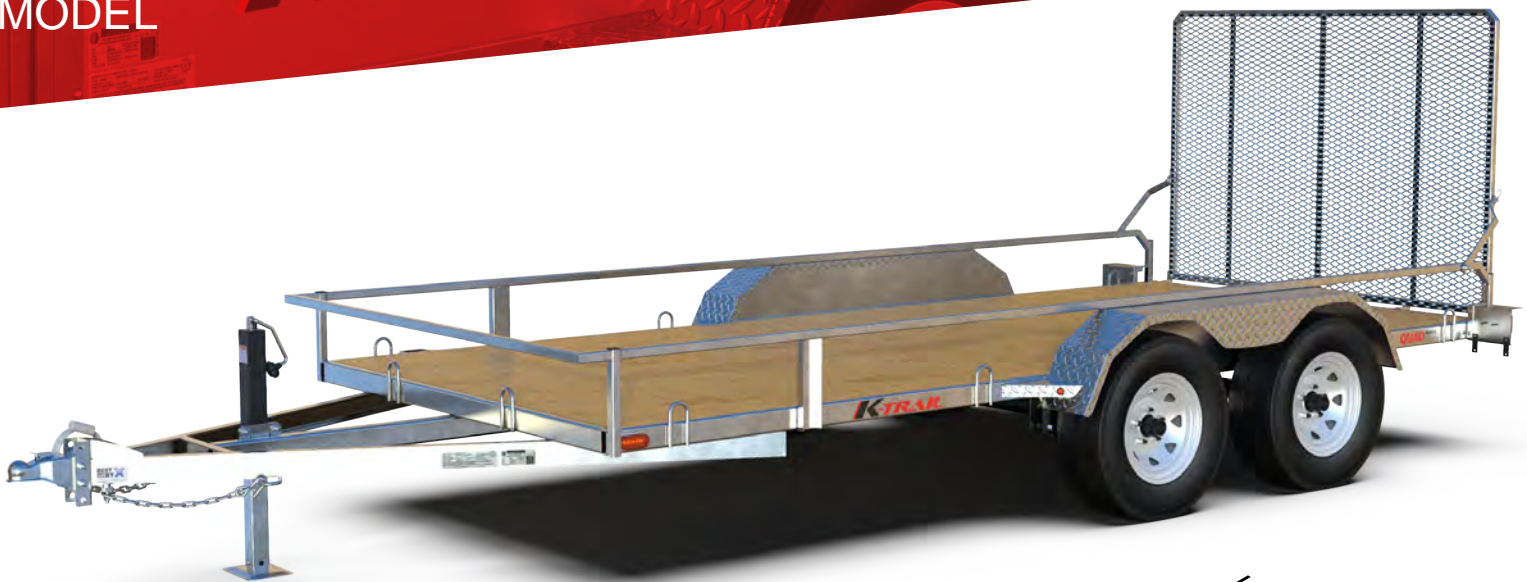

# K-TRAIL

HIGH QUALITY - TOUGH - DURABLE

72168  
MODEL

# QUAD SERIES

GALVANISED

OPEN SIDES

TANDEM

You guessed it: These trailers are for sports enthusiasts just like you!

The biggest trailer out there for hauling ATVs, side by side vehicles or small tractors

## SIDE

Interior (length x width x height in ")	168 x 72 x 9
Total (length x width in ")	227 x 90
Tires / Rims	205-75-R14 (8 Ply)
Coupler	2"

## CAPACITY

Payload	2000 lb.
Trailer weight	1600lb.
Axles	2 X 3500 lb.