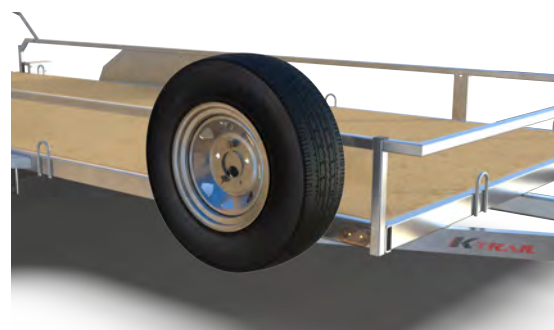

## FEATURES

- 6 welded D-rings.
- Welded footsteps.
- Treated plywood deck.
- Steel diamond fenders.

## HARNESSES

- Incandescent lights.
- Harness embedded in the frame.

## FRAME

- 1.5" x 3" x 0.188" tubing frame.
- 2" x 2" x 1/8" angle iron cross members.
- Triple tongue with a 2" x 3" x 3/16" tube and two C3 x 4.1 lb/ft.
- Straight 49" ramp.

FOLDS-UP RAMP

SPARE TIRE