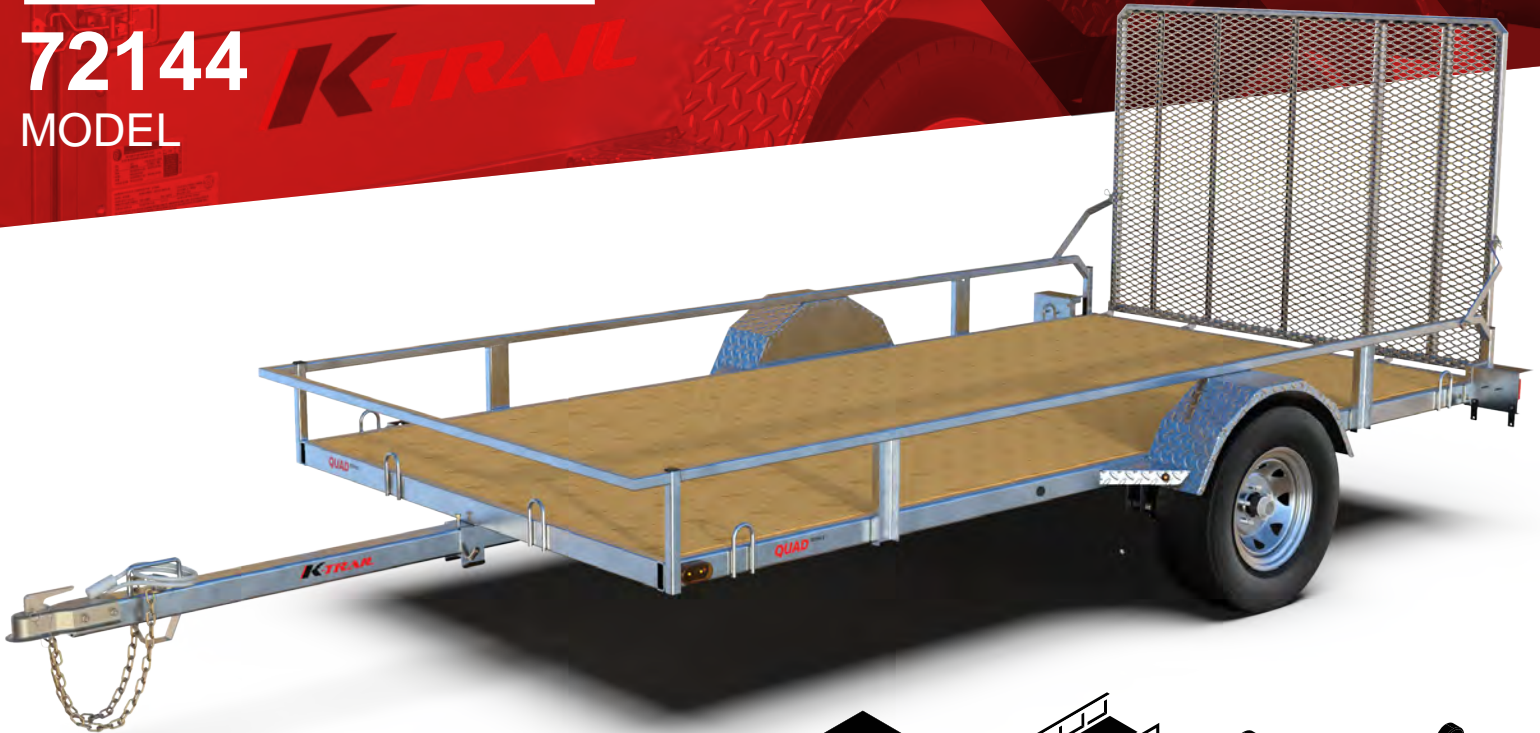

K-TRAIL

HIGH QUALITY - TOUGH - DURABLE

QUAD SERIES

72144
MODEL

72144-S shown

GALVANISED

OPEN SIDES

SINGLE

TANDEM

You guessed it: These trailers are for sports enthusiasts just like you!

You'll be able to haul more than one ATV with these 6' x 12' platform trailers.

Our 72144-VTT-TD model even offers a convenient side ramp.

	72144-VTT-S	72144-VTT-T	72144-VTT-TD
Interior length x width x height (in ")	144 x 72 x 9		
Total length x width (in ")	198 x 90		202 x 91
Tires / Rims	205-75-R14 (8 Ply)		
Coupler	2"		
Payload	2000 lb.	2000 lb.	2000 lb.
Trailer weight	790 lb.	940 lb.	1040 lb.
Axles	1 X 3500 lb.	2 X 3500 lb.	2 X 3500 lb.

HARNESS

- Incandescent lights.
- Harness embedded in the frame.

FRAME

- 1.5" x 3" x 0.188" tubing frame.
- 2" x 2" x 1/8" angle iron cross members.
- Straight 49" ramp.
- 3" x 3" x 3/16" tube poles.

**SIDE RAMP ON THE
72144-VTT-TD**