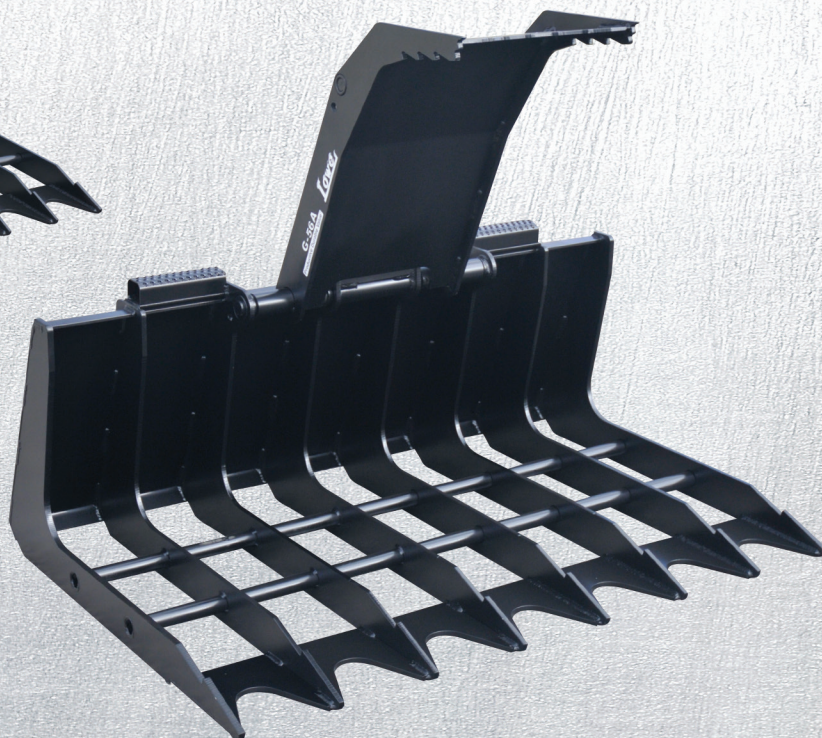

## G-56A Grapple

**Productive, Durable, Value®**

Premium hydraulic cylinders, hoses, & fittings

Secure & covered hydraulic hoses

Four sided protection of cylinder rods

Side mounted auxiliary connections

Eight-tine grapple base

## G-72A Grapple

**Productive, Durable, Value®**

Premium hydraulic cylinders, hoses, & fittings

Secure & covered hydraulic hoses

Four sided protection of cylinder rods

Side mounted auxiliary connections

Ten-tine grapple base