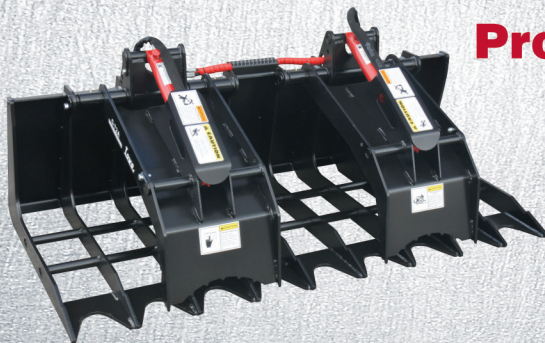

## G-72A Grapple

**Productive, Durable, Value®**

Premium hydraulic cylinders, hoses, & fittings

Secure & covered hydraulic hoses

Four sided protection of cylinder rods

Side mounted auxiliary connections

Ten-tine grapple base