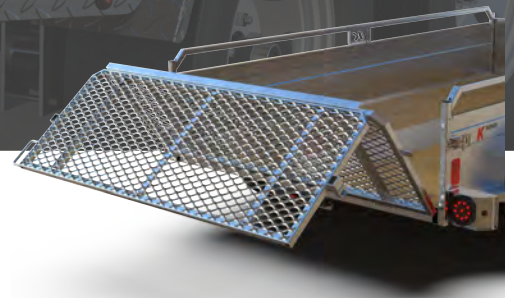

K SERIES

5699
MODEL

K-TRAIL

FEATURES

- 4 D-rings.
- Welded footsteps.
- Treated plywood deck.
- Steel diamond fenders.

HARNESS

- LED lights.
- Harness embedded in the frame.

FRAME

- 1.5" x 3" x 0.100" tubing frame.
- Enclosed light boxes.
- 2½" x 2½" x 3/16" tube poles

ROLLING TARP SYSTEM

FOLD-DOWN FRONT

48" BIFOLD RAMP

SPARE TIRE

BOAT RACK

SHORT REAR PANEL

ACCESSORIES & OPTIONS