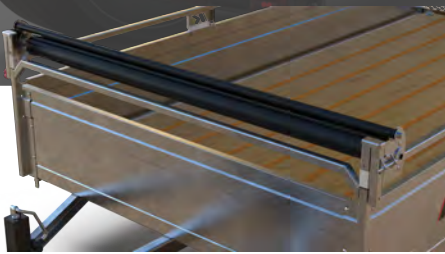

K SERIES

5699
MODEL

K-TRAIL

FEATURES

- 4 D-rings.
- Welded footsteps.
- Treated plywood deck.
- Steel diamond fenders.

HARNESS

- LED lights.
- Harness embedded in the frame.

FRAME

- 1.5" x 3" x 0.100" tubing frame.
- Enclosed light boxes.
- 2½" x 2½" x 3/16" tube poles

ROLLING TARP SYSTEM

FOLD-DOWN FRONT

48" BIFOLD RAMP

SPARE TIRE

BOAT RACK

SHORT REAR PANEL

ACCESSORIES & OPTIONS