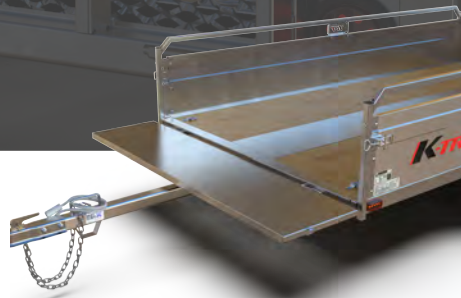

SINGLE

TANDEM

Compact trailers for hauling lumber, doing landscaping work, fishing, hunting, etc. They're easy to handle and great for transporting materials, bulky items, equipment and your ATV.

Choose the tandem model for bigger loads or the single-axle model for smaller ones.

K SERIES

5699
MODEL

K-TRAIL

FEATURES

- 4 D-rings.
- Welded footsteps.
- Treated plywood deck.
- Steel diamond fenders.

HARNESS

- LED lights.
- Harness embedded in the frame.

FRAME

- 1.5" x 3" x 0.100" tubing frame.
- Enclosed light boxes.
- 2½" x 2½" x 3/16" tube poles

ROLLING TARP SYSTEM

FOLD-DOWN FRONT

48" BIFOLD RAMP

SPARE TIRE

BOAT RACK

SHORT REAR PANEL

ACCESSORIES & OPTIONS