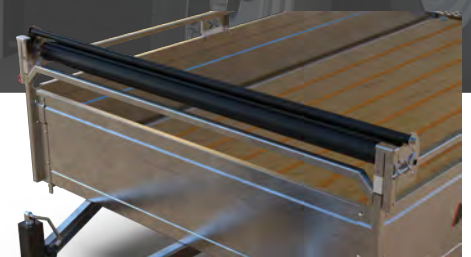

K-TRAIL

HIGH QUALITY - TOUGH - DURABLE

72144-T-EB-SR

MODEL

K SERIES

GALVANISED

SOLID SIDES

TANDEM

This large-surface trailer is equipped with split-ramps, enclosed sides, electric brakes and a V frame tongue.

Perfect for transporting your tractor or hauling your ATV when hunting, fishing or working.

- 4 D-rings.
- Welded footsteps.
- 2" x 10" treated plank decking.
- Steel diamond fenders.
- 2 split-gate ramps.

HARNESS

- LED lights.
- Harness embedded in the frame.

FRAME

- 1.5" x 3" x 0.100" tubing frame.
- Enclosed light boxes.
- C3 x 4.1 lb/ft. poles

SPLIT-RAMPS

ROLLING TARP SYSTEM

SPARE TIRE

ACCESSORIES & OPTIONS

Spare tire, spare tire mount, rolling tarp system.