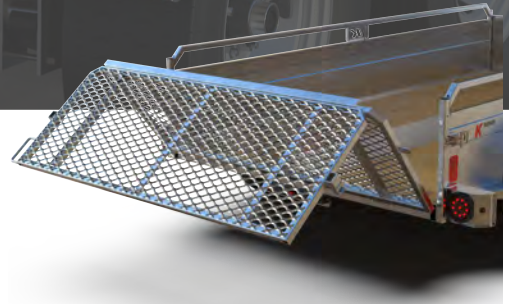

FEATURES

- 4 D-rings.
- Welded footsteps.
- Treated plywood deck.
- Steel diamond fenders.

HARNESSES

- LED lights.
- Harness embedded in the frame.

FRAME

- 1.5" x 3" x 0.100" tubing frame.
- Enclosed light boxes.
- 2½" x 2½" x 3/16" tube poles.

ROLL TARP SYSTEM

SINGLE AXLE

FOLD-DOWN FRONT PANEL

BIFOLD RAMP

SPARE TIRE

BOAT RACK

SHORT REAR PANEL

ACCESSORIES & OPTIONS