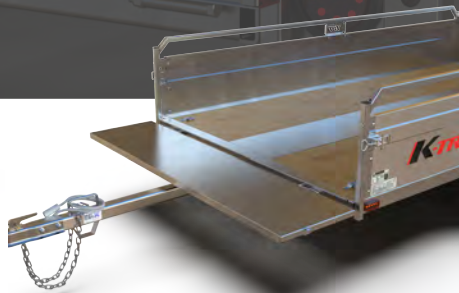

FEATURES

- 4 D-rings.
- Welded footsteps.
- Treated plywood deck.
- Steel diamond fenders.

HARNESSES

- LED lights.
- Harness embedded in the frame.

FRAME

- 1.5" x 3" x 0.100" tubing frame.
- Enclosed light boxes.
- 2½" x 2½" x 3/16" tube poles.

ROLL TARP SYSTEM

SINGLE AXLE

FOLD-DOWN FRONT PANEL

BIFOLD RAMP

SPARE TIRE

BOAT RACK

SHORT REAR PANEL

ACCESSORIES & OPTIONS