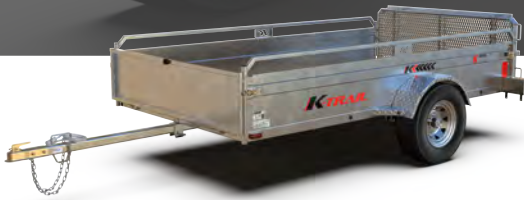

K-TRAIL

HIGH QUALITY - TOUGH - DURABLE

K SERIES

66123
MODEL

GALVANISED

SOLID SIDES

SINGLE

TANDEM

FEATURES

- 4 D-rings.
- Welded footsteps.
- Treated plywood deck.
- Steel diamond fenders.

HARNESSES

- LED lights.
- Harness embedded in the frame.

FRAME

- 1.5" x 3" x 0.100" tubing frame.
- Enclosed light boxes.
- 2½" x 2½" x 3/16" tube poles.

ROLL TARP SYSTEM

SINGLE AXLE

FOLD-DOWN FRONT PANEL

BIFOLD RAMP

SPARE TIRE

BOAT RACK

SHORT REAR PANEL

ACCESSORIES & OPTIONS