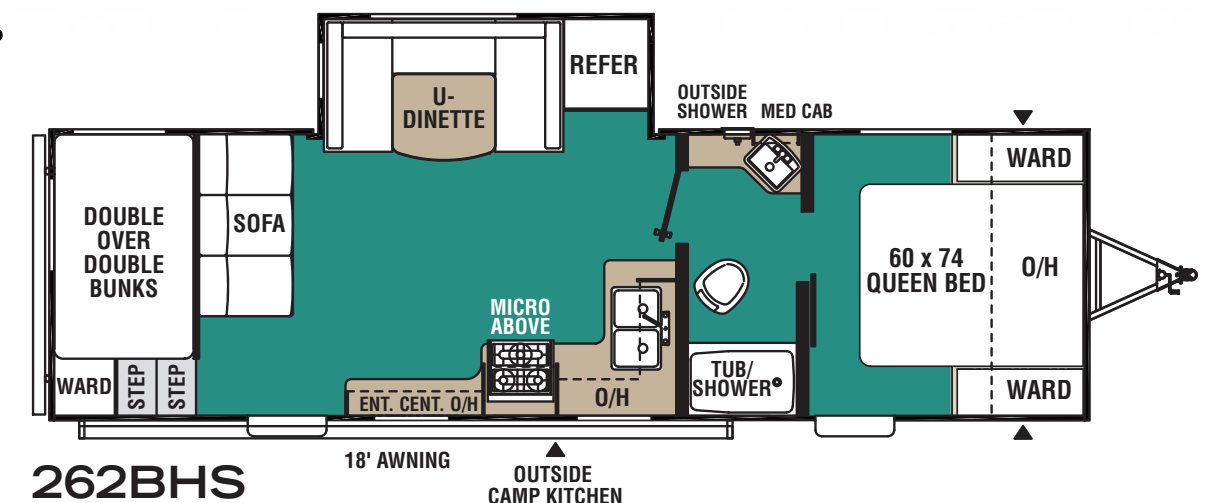

VIKING 7'6" TANDEM AXLE

Viking Recreational Vehicles

580 West Burr Oak Street • P.O. Box 549 Centreville, MI 49032 • 269-467-6321 • To learn more about Viking Recreational Vehicles visit www.vikingrv.com.

A Berkshire Hathaway company.

www.ForestRiverBuyLocal.com

A Berkshire Hathaway company.