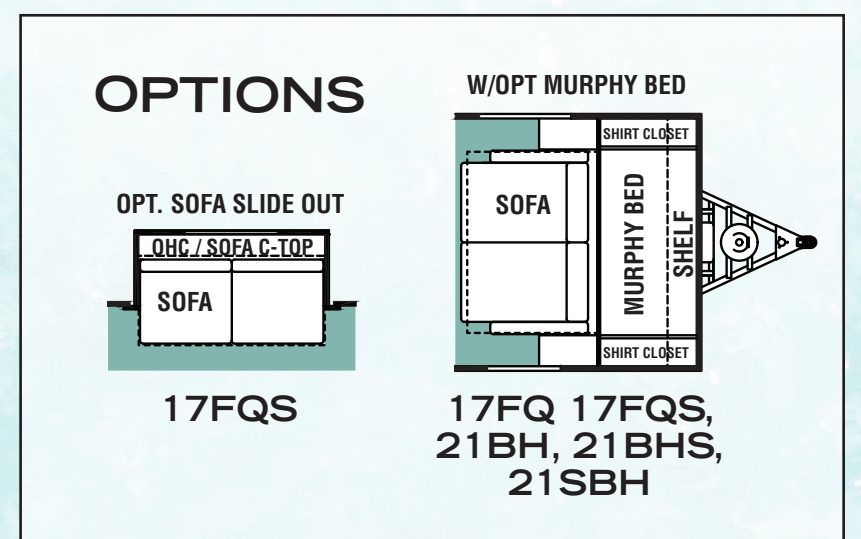

VIKING

ULTRA LIGHT CONVENTIONAL TRAVEL TRAILERS

Camping Without Compromise

VIKING 7' SAGA

VIKING 7'6" SAGA

VIKING 8' SAGA

VIKING 7'

VIKING 8' TANDEM AXLE

VIKING 7'6" TANDEM AXLE

Viking Recreational Vehicles

580 West Burr Oak Street • P.O. Box 549 Centreville, MI 49032 • 269-467-6321 • To learn more about Viking Recreational Vehicles visit www.vikingrv.com.

A Berkshire Hathaway company.

www.ForestRiverBuyLocal.com

A Berkshire Hathaway company.