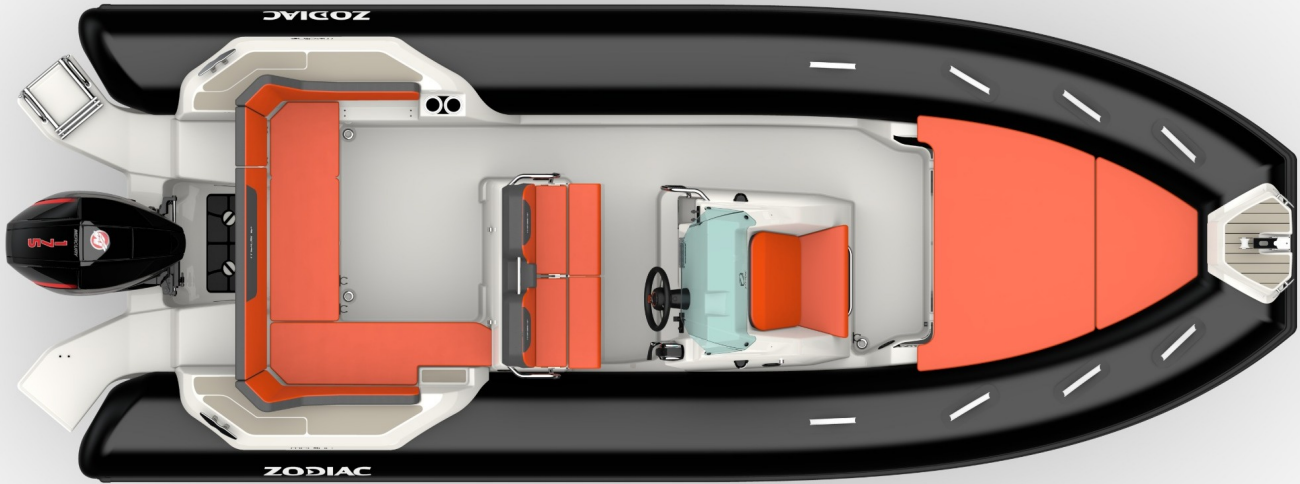

NEW

Only one program : Pleasure ! It has been created for your wishes of escape, the Medline 6.8 is THE perfect boat to share precious moments with your family and friends. Designed to enjoy friendly days at sea, full of emotions. It will delight anyone with its exclusive comfort and its onboard security. Icing on the cake : its iconic hull provides a high stability even on a rough sea.

TECHNICAL FEATURES

OVERALL LENGTH (m-ft)	6.88m-21'8"	SCHAFT	XL
INSIDE LENGTH (m-ft)	6.34m-20'8"	MAXIMUM ALLOWED POWER (HP)	250
OVERALL BEAM (m-ft)	2.54m-8'4"	RECOMMENDED POWER (HP)	200
INSIDE BEAM (m-ft)	1.39m-4'7"	MAX. ALLOWED ENGINE WEIGHT (Kg-Lbs)	300-661,3
TUBE DIAMETER (m-ft)	0,57-1'11"	HULL LENGTH (m - ft)	6m-19'8"
WEIGHT (Kg-Lbs)	950-2094	HULL WIDTH (m - ft)	1.8m-5'11"
NUMBER OF PASSENGERS (CAT. C)	14	HULL HEIGHT (m - ft)	2.04m-6'8"
MAXIMUM PAYLOAD (CAT. C) (Kg-Lbs)	1910-4211	DEADRISE	24th
NUMBER OF WATERTIGHT COMPARTMENTS	5	TANK (L - Gal)	200-52,8

STANDARD EQUIPMENT

HULL & DECK: 4 Cleats, 5 Lockers, Bow Locker, Built-in Fuel Tank 200L , Modern Console w/ Integrated Front Seat , Platforms x2, Self Bailing Cockpit, Ski & Wakeboard Locker , Tilting Bolster, Windshield, Wings.