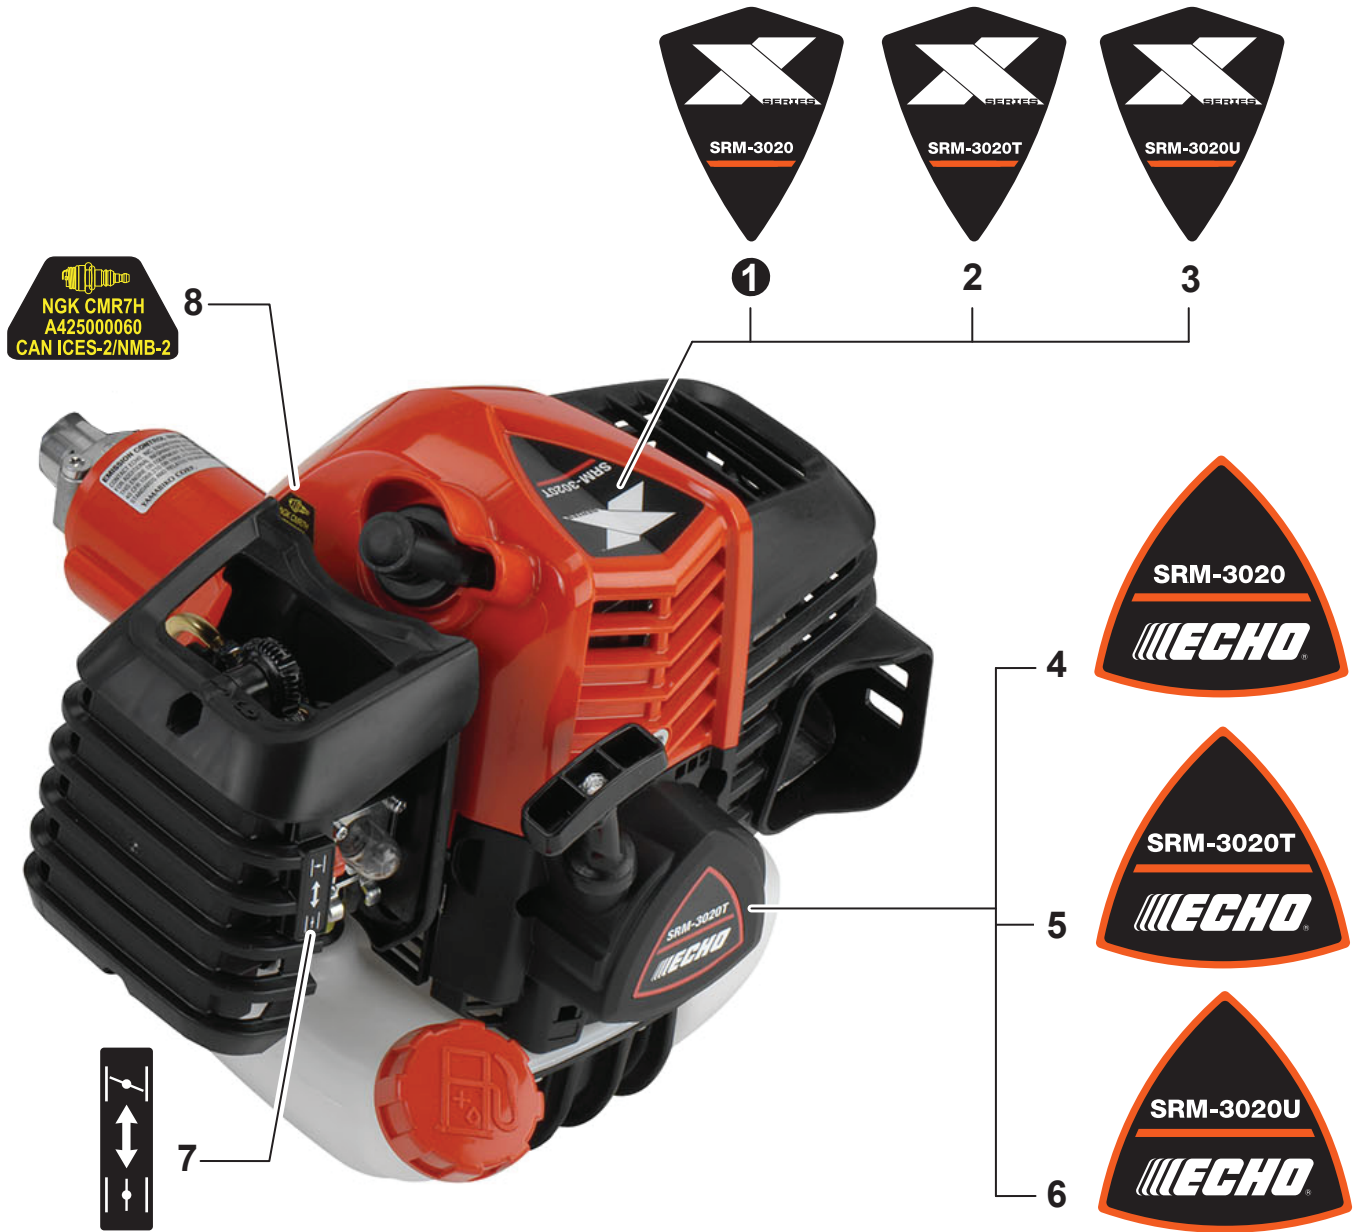

NO.	PART NUMBER	QTY.	DESCRIPTION	NOM DE LA PIÈCE
1	X503014790	1	LABEL - MODEL SRM-3020	ÉTIQUETTE MODÈLE SRM-3020
2	X503014800	1	LABEL - MODEL SRM-3020T	ÉTIQUETTE MODÈLE SRM-3020T
3	X503014810	1	LABEL - MODEL SRM-3020U	ÉTIQUETTE MODÈLE SRM-3020U
4	X547003380	1	LABEL - STARTER - SRM-3020	ÉTIQUETTE DE LANCEUR À RAPPEL - SRM-3020
5	X547003390	1	LABEL - STARTER - SRM-3020T	ÉTIQUETTE DE LANCEUR À RAPPEL - SRM-3020T
6	X547003400	1	LABEL - STARTER - SRM-3020U	ÉTIQUETTE DE LANCEUR À RAPPEL - SRM-3020U
7	89033252730	1	LABEL - CHOKE	ÉTIQUETTE - ÉTRANGLEUR
8	X532004980	1	LABEL - SPARK PLUG - CMR7H	ÉTIQUETTE BOUGIE D'ALLUMAGE CMR7H