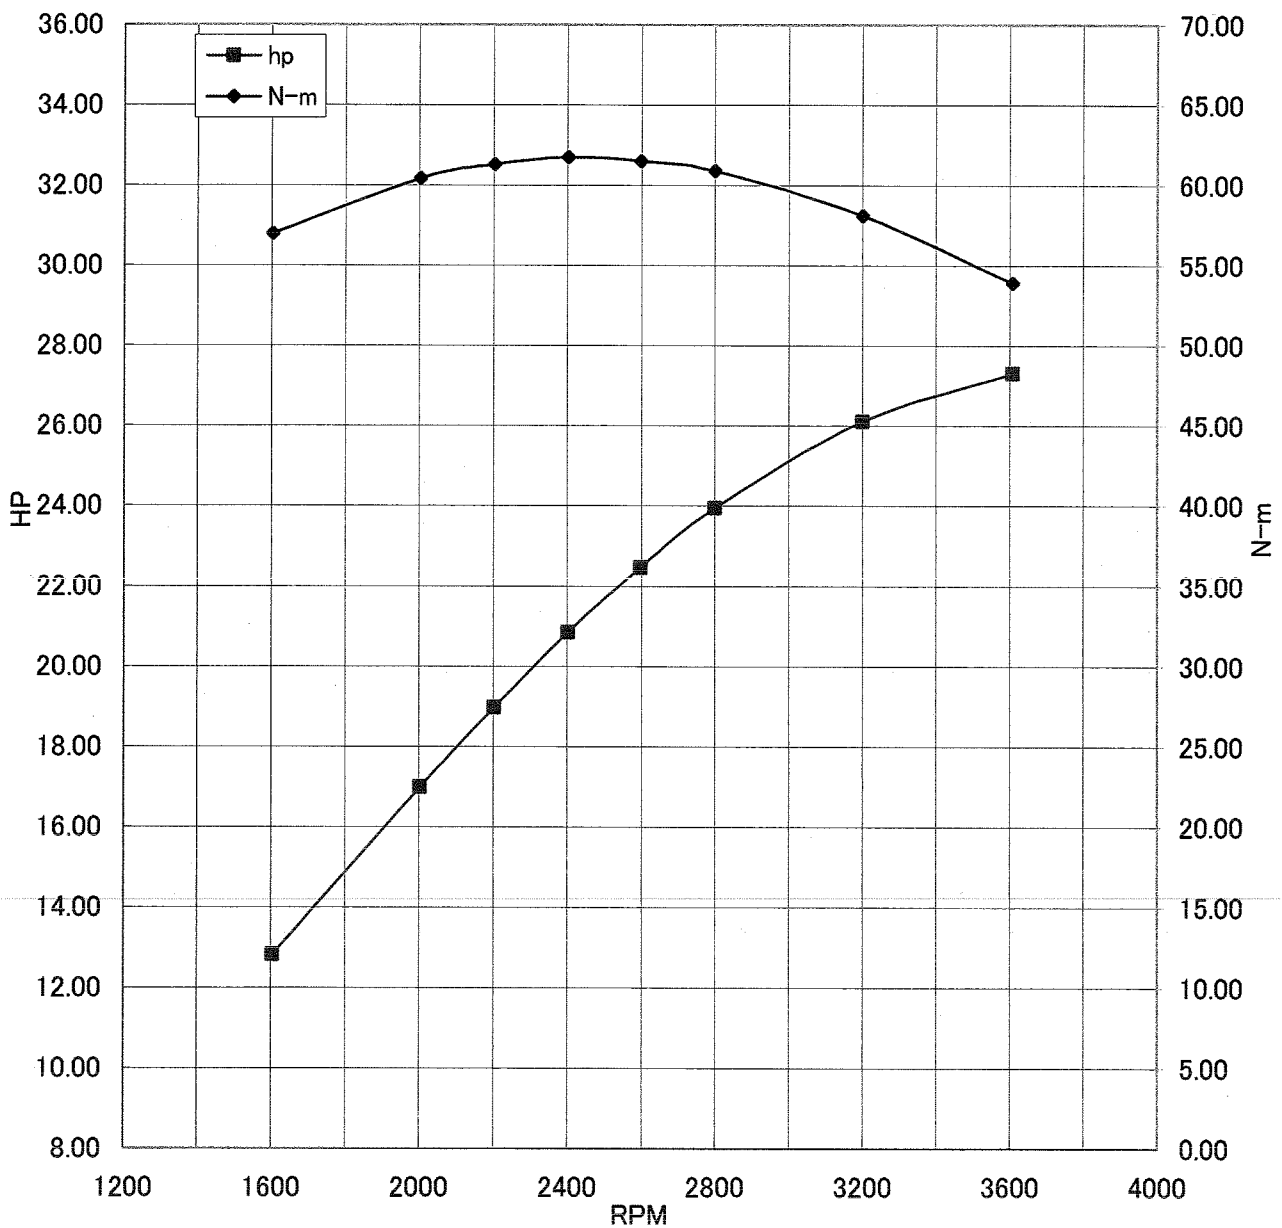

Kawasaki General Purpose Engine Gross Power Data According to SAE J1995

WOT ENGINE POWER PLOT

Kawasaki General purpose engine

Engine model/version : FX850V/CS00
Engine serial number : A19531
Test/run number : 89

Kawasaki General Purpose Engine Gross Power Data According to SAE J1995

WOT ENGINE POWER PLOT

Kawasaki General purpose engine

Engine model/version : FX850V/CS00
Engine serial number : A19531
Test/run number : 94

Kawasaki General Purpose Engine Gross Power Data According to SAE J1995

WOT ENGINE POWER PLOT

Kawasaki General purpose engine

Engine model/version : FX850V/CS00
Engine serial number : A19531
Test/run number : 99