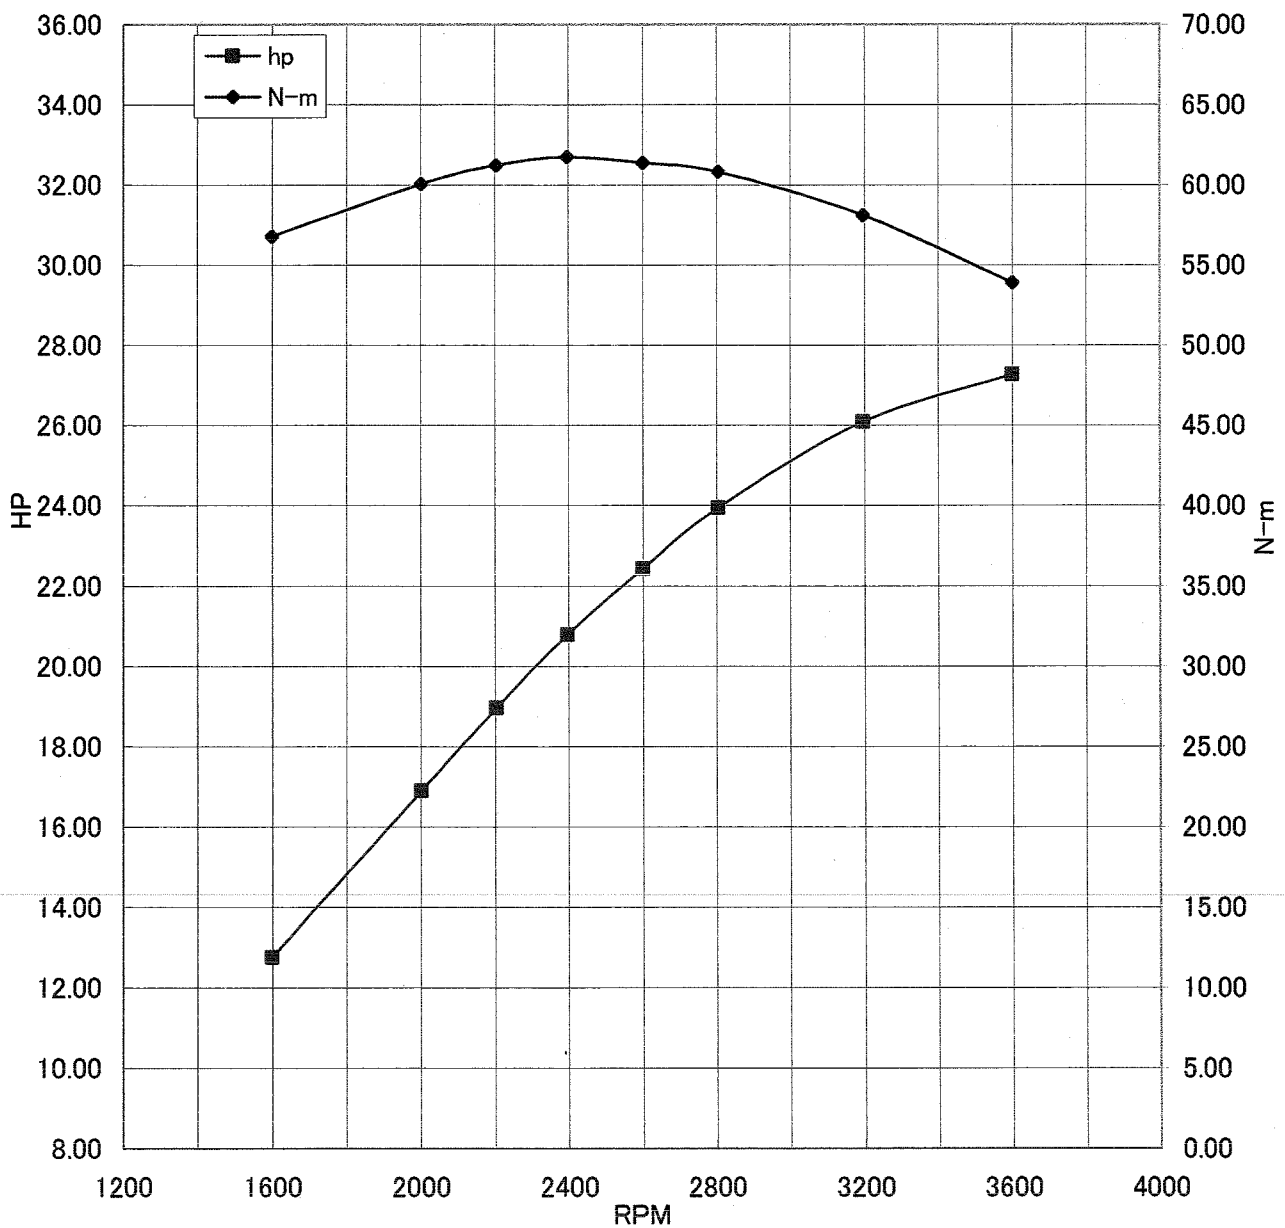

Kawasaki General Purpose Engine Gross Power Data According to SAE J1995

WOT ENGINE POWER PLOT

Kawasaki General purpose engine

Engine model/version : FX850V/CS00
Engine serial number : A19531
Test/run number : 89

Kawasaki General Purpose Engine Gross Power Data According to SAE J1995

WOT ENGINE POWER PLOT

Kawasaki General purpose engine

Engine model/version : FX850V/CS00
Engine serial number : A19531
Test/run number : 94

Kawasaki General Purpose Engine Gross Power Data According to SAE J1995

WOT ENGINE POWER PLOT

Kawasaki General purpose engine

Engine model/version : FX850V/CS00
Engine serial number : A19531
Test/run number : 99