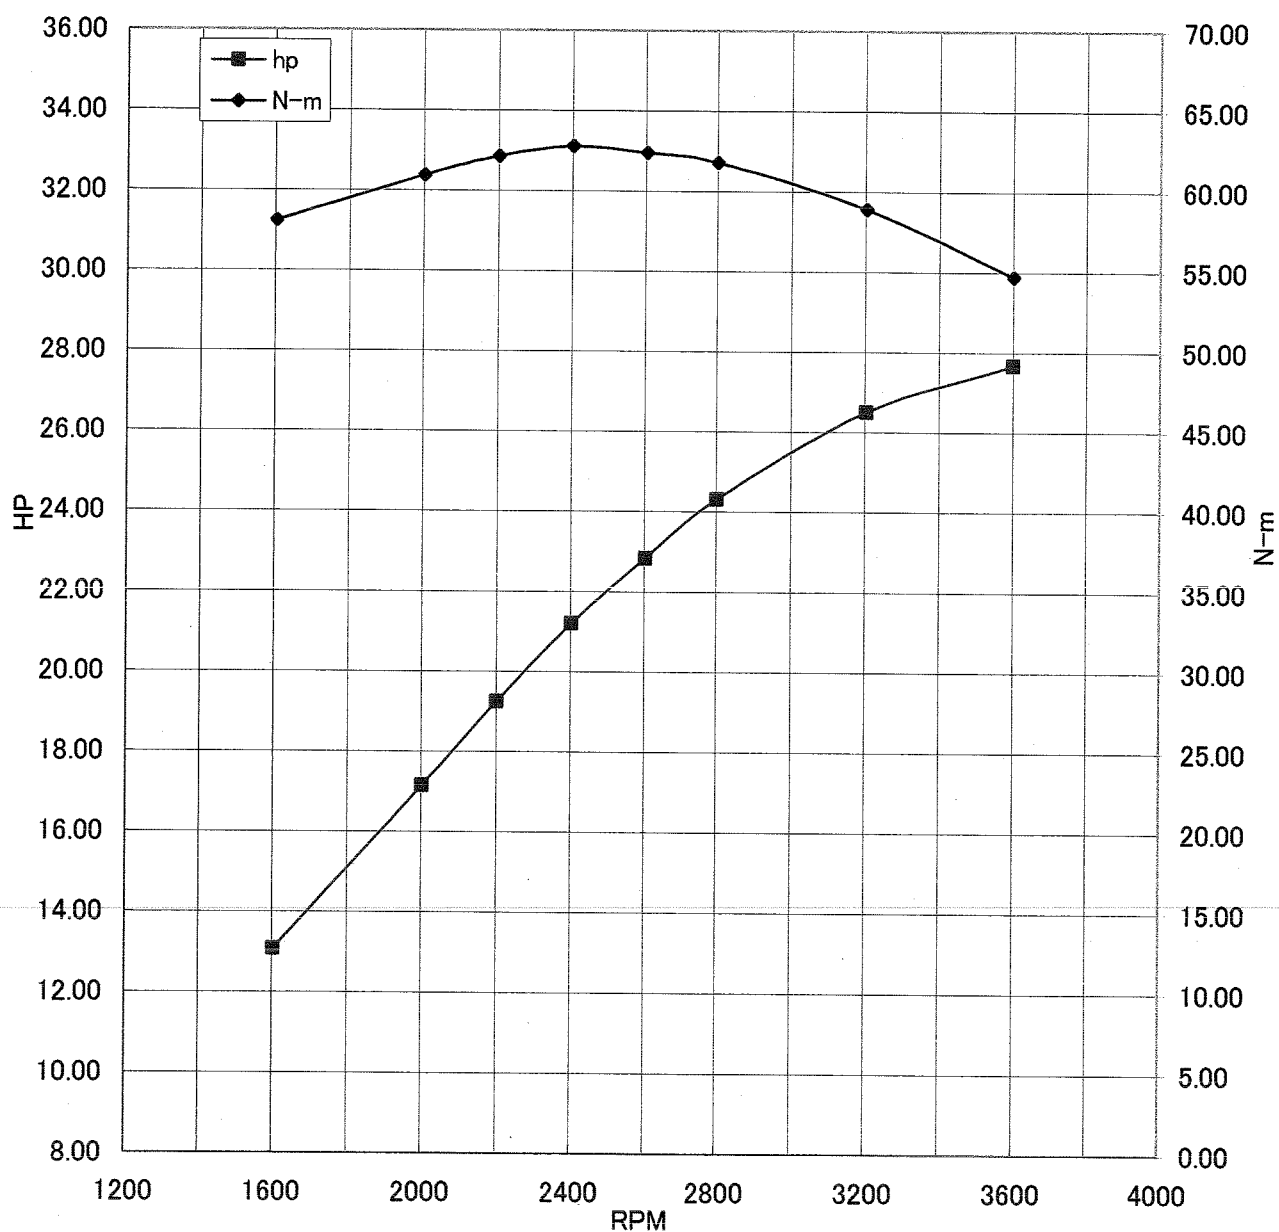

Kawasaki General Purpose Engine Gross Power Data According to SAE J1995

WOT ENGINE POWER PLOT

Kawasaki General purpose engine

Engine model/version : FX850V/CS00
Engine serial number : A19531
Test/run number : 89

Kawasaki General Purpose Engine Gross Power Data According to SAE J1995

WOT ENGINE POWER PLOT

Kawasaki General purpose engine

Engine model/version : FX850V/CS00
Engine serial number : A19531
Test/run number : 94

Kawasaki General Purpose Engine Gross Power Data According to SAE J1995

WOT ENGINE POWER PLOT

Kawasaki General purpose engine

Engine model/version : FX850V/CS00
Engine serial number : A19531
Test/run number : 99