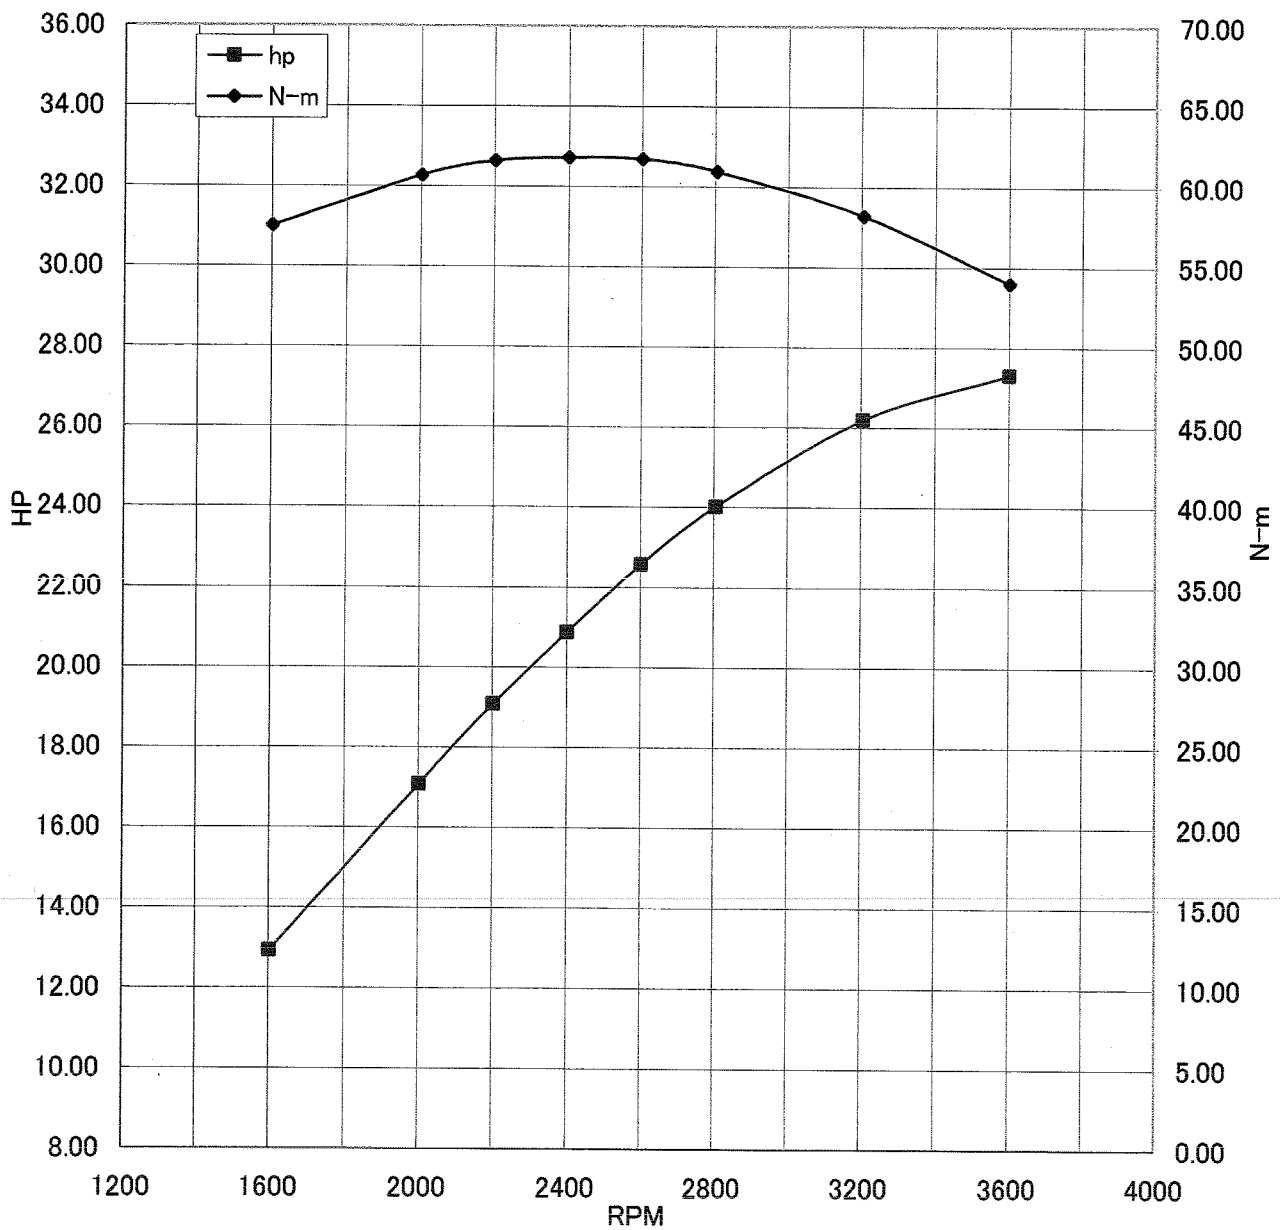

Kawasaki General Purpose Engine Gross Power Data According to SAE J1995

WOT ENGINE POWER PLOT

Kawasaki General purpose engine

Engine model/version : FX850V/CS00
Engine serial number : A19482
Test/run number : 142