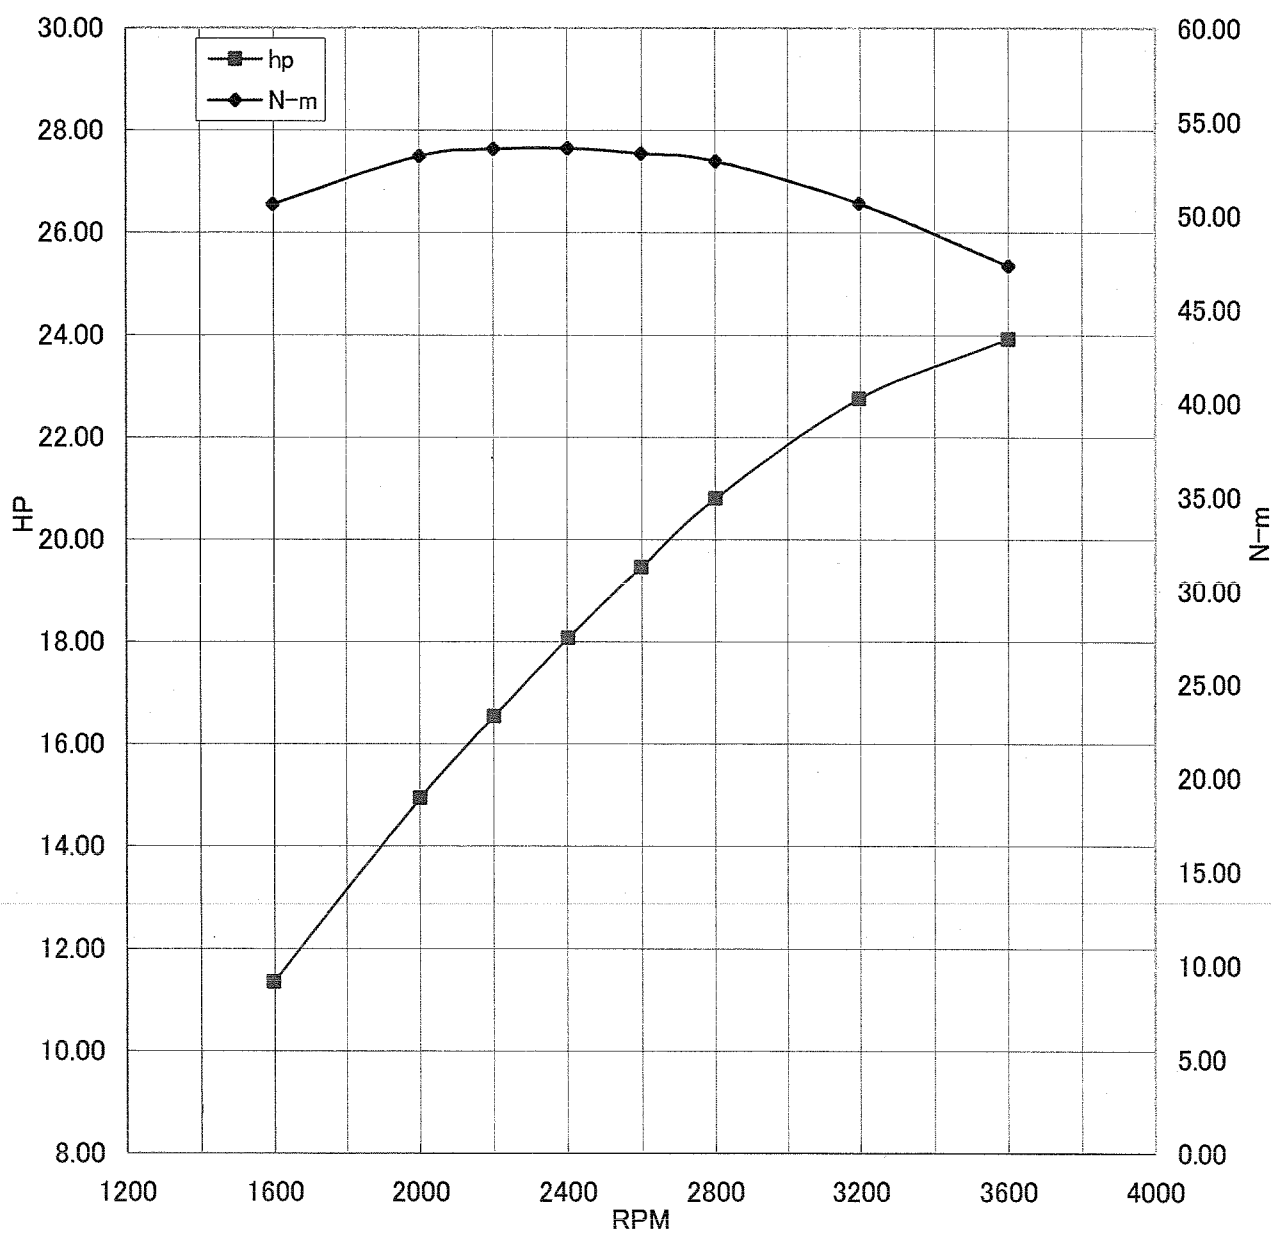

Kawasaki General Purpose Engine Gross Power Data According to SAE J1995

WOT ENGINE POWER PLOT

Kawasaki General purpose engine

Engine model/version : FX730V/BS00
Engine serial number : A12386
Test/run number : 233

Kawasaki General Purpose Engine Gross Power Data According to SAE J1995

WOT ENGINE POWER PLOT

Kawasaki General purpose engine

Engine model/version : FX730V/BS00
Engine serial number : A12386
Test/run number : 234

Kawasaki General Purpose Engine Gross Power Data According to SAE J1995

WOT ENGINE POWER PLOT

Kawasaki General purpose engine

Engine model/version : FX730V/BS00
Engine serial number : A12386
Test/run number : 235

Kawasaki General Purpose Engine Gross Power Data According to SAE J1995

WOT ENGINE POWER PLOT

Kawasaki General purpose engine

Engine model/version : FX730V/BS00
Engine serial number : A12387
Test/run number : 244