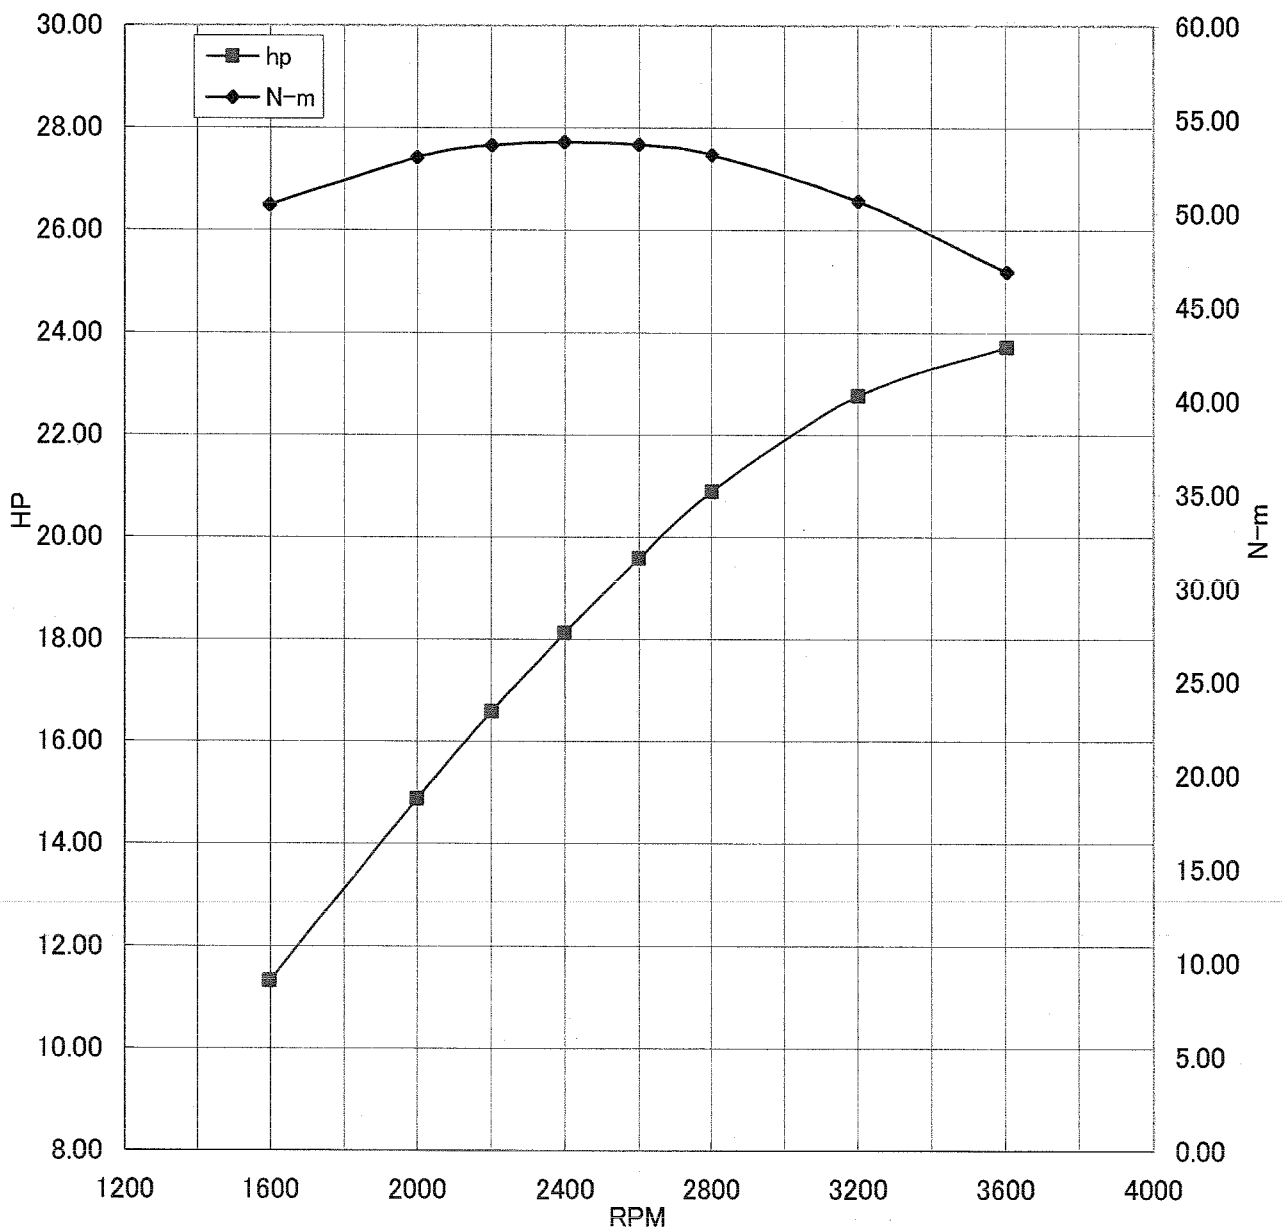

Kawasaki General Purpose Engine Gross Power Data According to SAE J1995

WOT ENGINE POWER PLOT

Kawasaki General purpose engine

Engine model/version : FX730V/BS00
Engine serial number : A12386
Test/run number : 233

Kawasaki General Purpose Engine Gross Power Data According to SAE J1995

WOT ENGINE POWER PLOT

Kawasaki General purpose engine

Engine model/version : FX730V/BS00
Engine serial number : A12386
Test/run number : 234

Kawasaki General Purpose Engine Gross Power Data According to SAE J1995

WOT ENGINE POWER PLOT

Kawasaki General purpose engine

Engine model/version : FX730V/BS00
Engine serial number : A12386
Test/run number : 235

Kawasaki General Purpose Engine Gross Power Data According to SAE J1995

WOT ENGINE POWER PLOT

Kawasaki General purpose engine

Engine model/version : FX730V/BS00
Engine serial number : A12387
Test/run number : 244