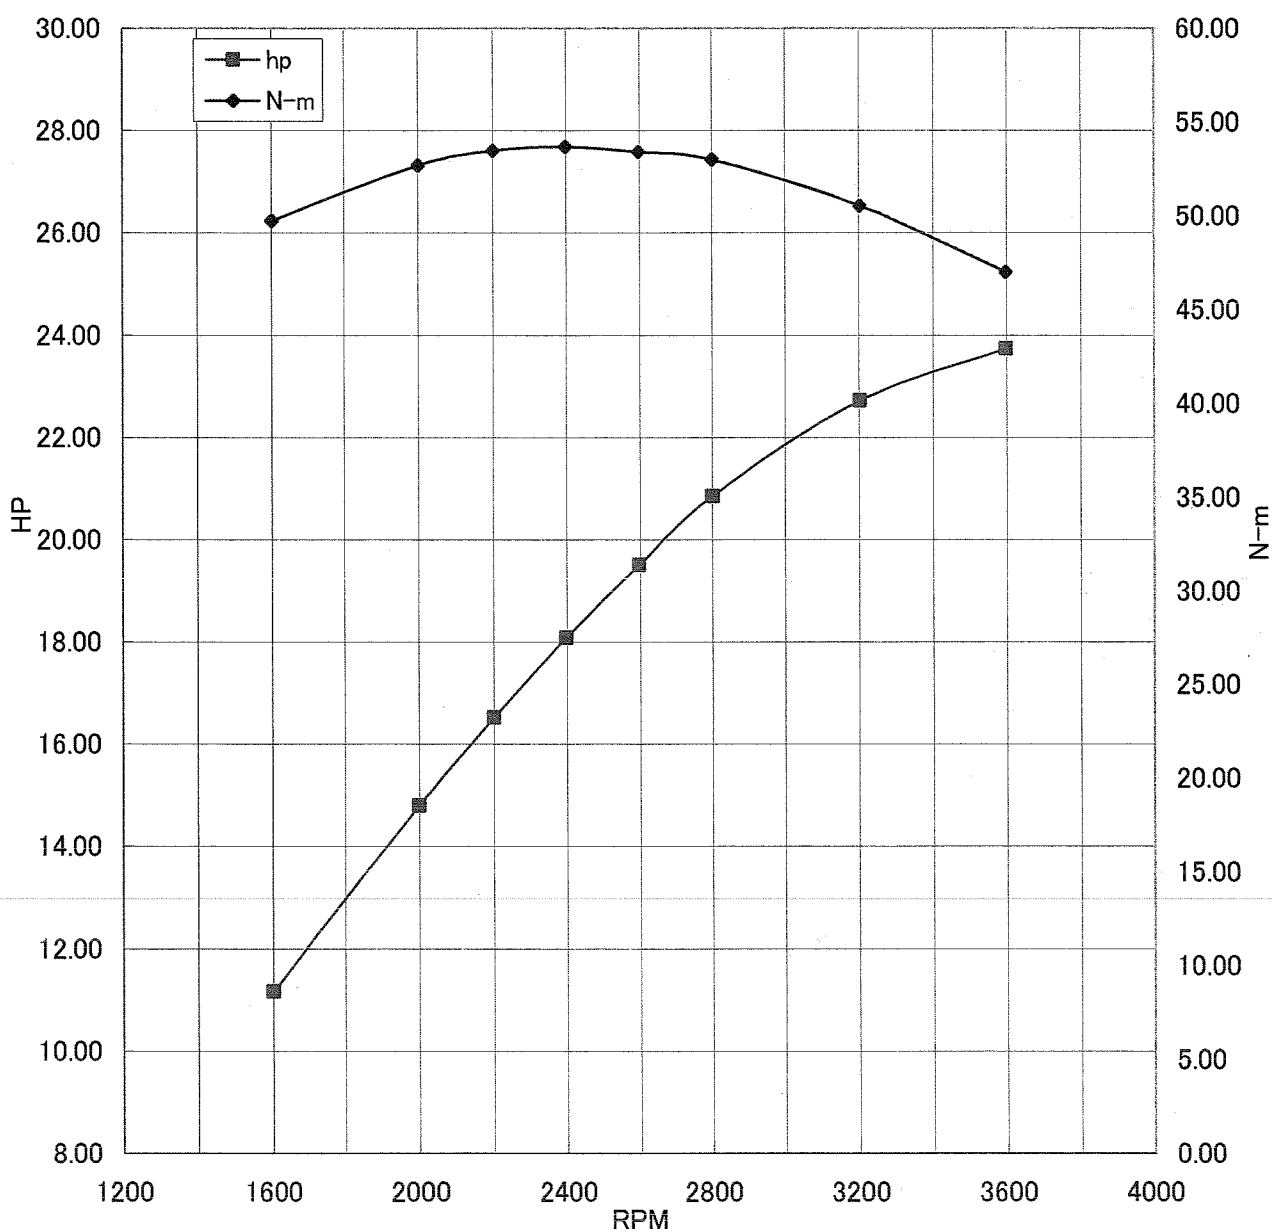

Kawasaki General Purpose Engine Gross Power Data According to SAE J1995

WOT ENGINE POWER PLOT

Kawasaki General purpose engine

Engine model/version : FX730V/BS00
Engine serial number : A12386
Test/run number : 233

Kawasaki General Purpose Engine Gross Power Data According to SAE J1995

WOT ENGINE POWER PLOT

Kawasaki General purpose engine

Engine model/version : FX730V/BS00
Engine serial number : A12386
Test/run number : 234

Kawasaki General Purpose Engine Gross Power Data According to SAE J1995

WOT ENGINE POWER PLOT

Kawasaki General purpose engine

Engine model/version : FX730V/BS00
Engine serial number : A12386
Test/run number : 235

Kawasaki General Purpose Engine Gross Power Data According to SAE J1995

WOT ENGINE POWER PLOT

Kawasaki General purpose engine

Engine model/version : FX730V/BS00
Engine serial number : A12387
Test/run number : 244