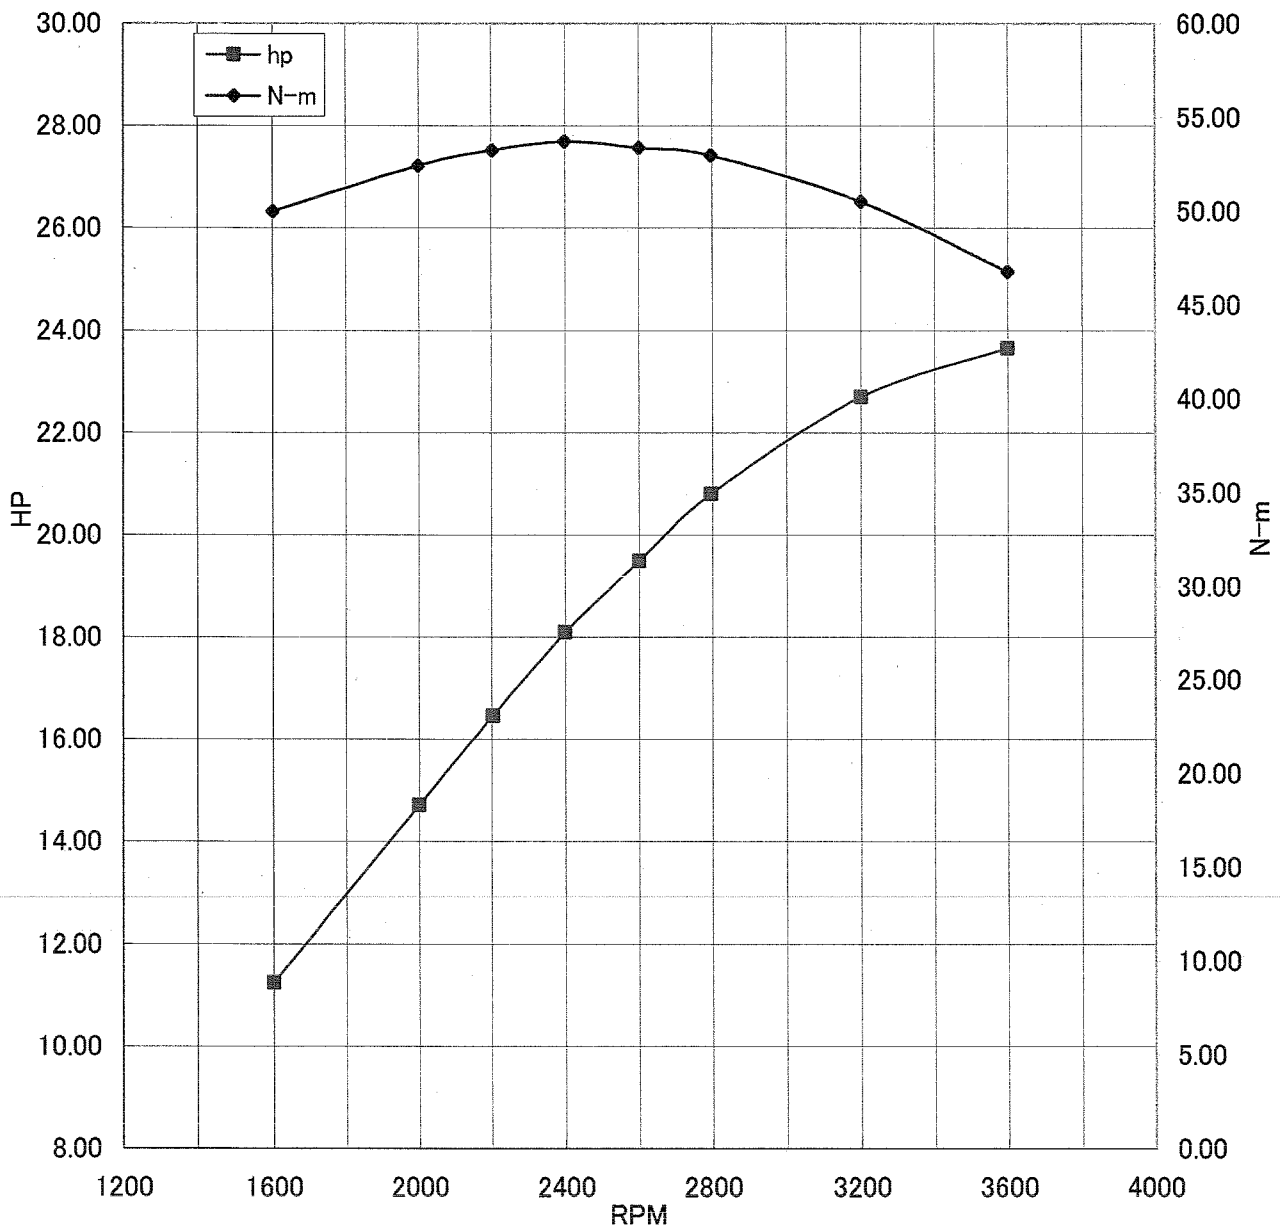

Kawasaki General Purpose Engine Gross Power Data According to SAE J1995

WOT ENGINE POWER PLOT

Kawasaki General purpose engine

Engine model/version : FX730V/BS00
Engine serial number : A12386
Test/run number : 233

Kawasaki General Purpose Engine Gross Power Data According to SAE J1995

WOT ENGINE POWER PLOT

Kawasaki General purpose engine

Engine model/version : FX730V/BS00
Engine serial number : A12386
Test/run number : 234

Kawasaki General Purpose Engine Gross Power Data According to SAE J1995

WOT ENGINE POWER PLOT

Kawasaki General purpose engine

Engine model/version : FX730V/BS00
Engine serial number : A12386
Test/run number : 235

Kawasaki General Purpose Engine Gross Power Data According to SAE J1995

WOT ENGINE POWER PLOT

Kawasaki General purpose engine

Engine model/version : FX730V/BS00
Engine serial number : A12387
Test/run number : 244