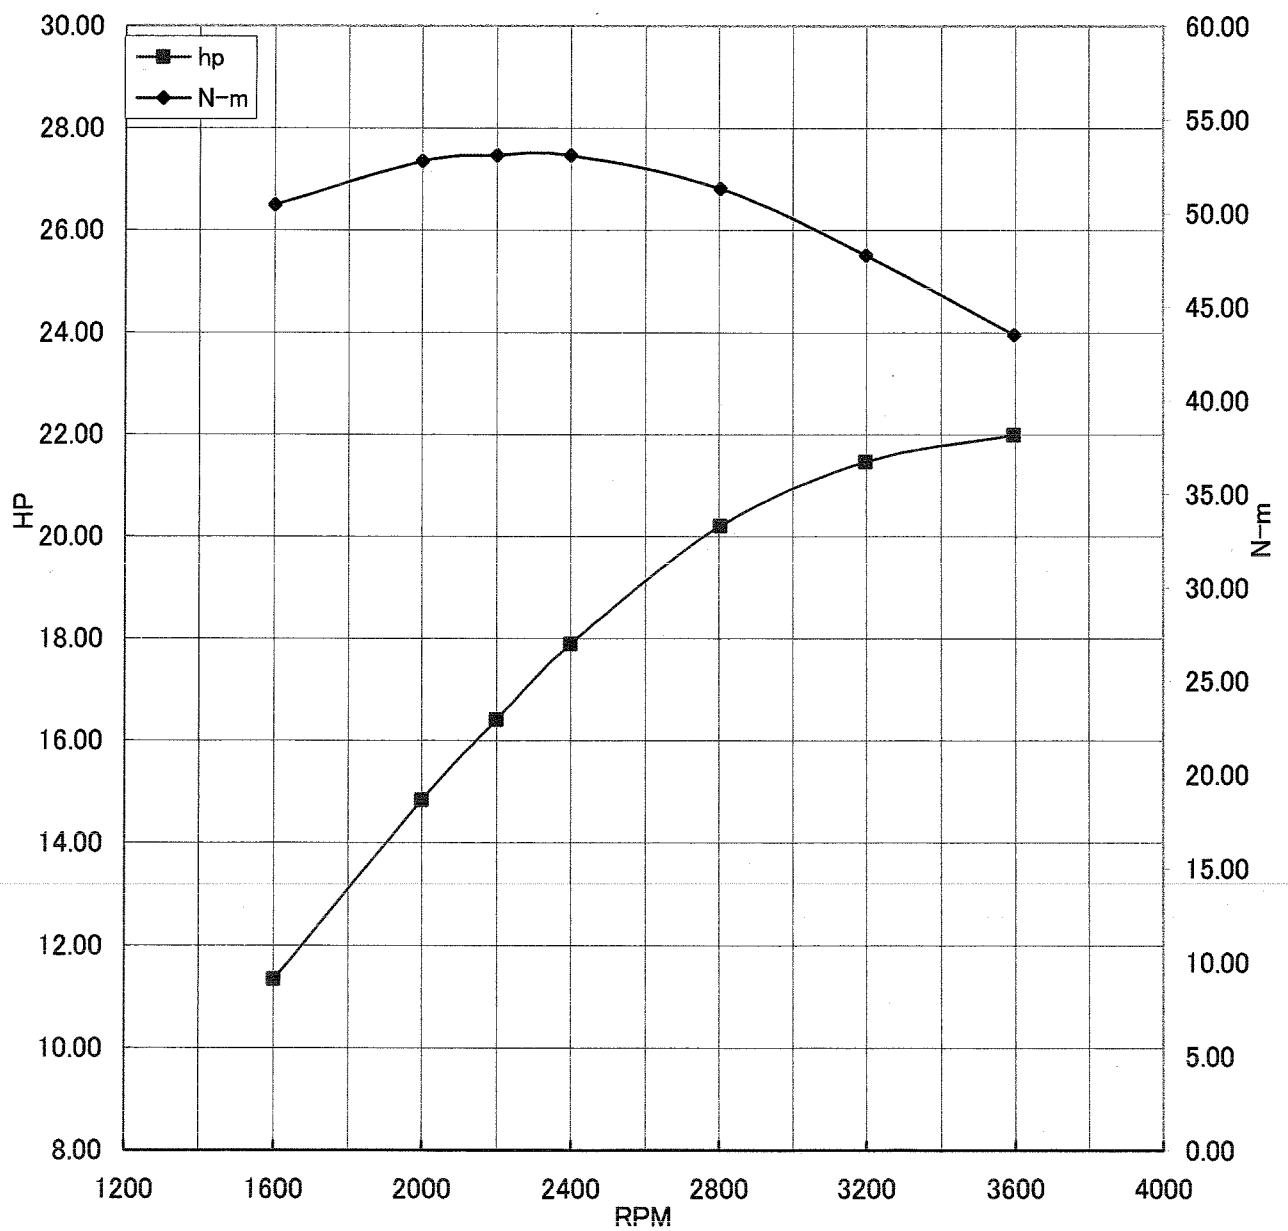

Kawasaki General Purpose Engine Gross Power Data According to SAE J1995

WOT ENGINE POWER PLOT

Kawasaki General purpose engine

Engine model/version : FX691V/BS00
Engine serial number : A12386
Test/run number : 236

Kawasaki General Purpose Engine Gross Power Data According to SAE J1995

WOT ENGINE POWER PLOT

Kawasaki General purpose engine

Engine model/version : FX691V/BS00
Engine serial number : A12386
Test/run number : 237

Kawasaki General Purpose Engine Gross Power Data According to SAE J1995

WOT ENGINE POWER PLOT

Kawasaki General purpose engine

Engine model/version : FX691V/BS00
Engine serial number : A12386
Test/run number : 238

Kawasaki General Purpose Engine Gross Power Data According to SAE J1995

WOT ENGINE POWER PLOT

Kawasaki General purpose engine

Engine model/version : FX691V/BS00
Engine serial number : A12387
Test/run number : 245