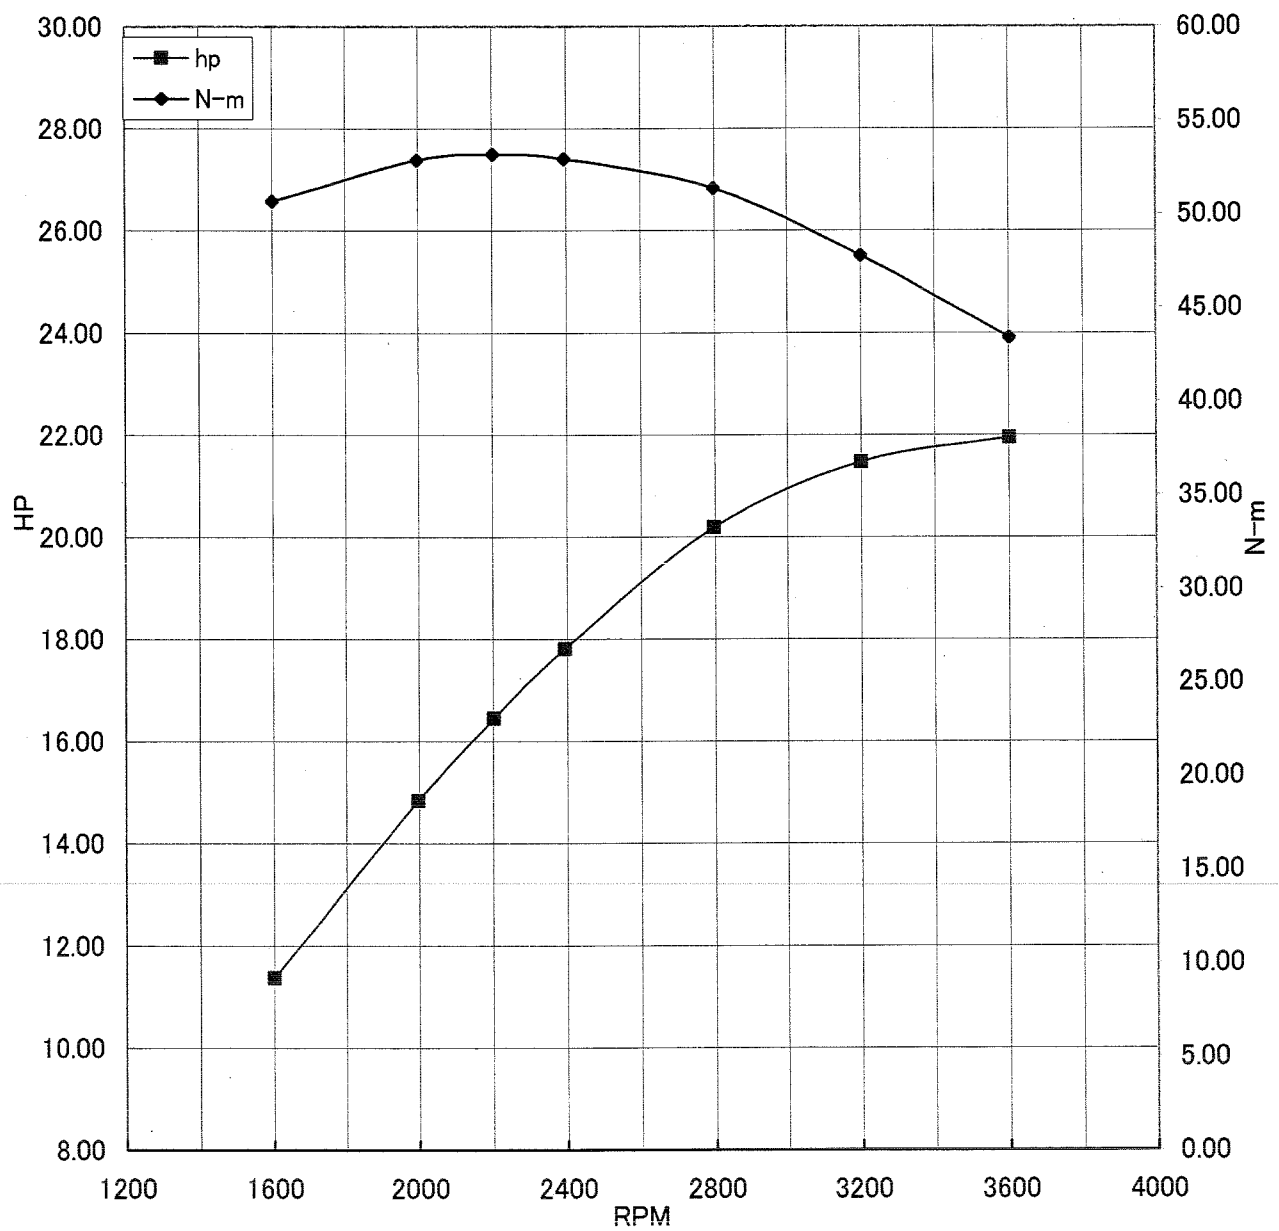

Kawasaki General Purpose Engine Gross Power Data According to SAE J1995

WOT ENGINE POWER PLOT

Kawasaki General purpose engine

Engine model/version : FX691V/BS00
Engine serial number : A12386
Test/run number : 236

Kawasaki General Purpose Engine Gross Power Data According to SAE J1995

WOT ENGINE POWER PLOT

Kawasaki General purpose engine

Engine model/version : FX691V/BS00
Engine serial number : A12386
Test/run number : 237

Kawasaki General Purpose Engine Gross Power Data According to SAE J1995

WOT ENGINE POWER PLOT

Kawasaki General purpose engine

Engine model/version : FX691V/BS00
Engine serial number : A12386
Test/run number : 238

Kawasaki General Purpose Engine Gross Power Data According to SAE J1995

WOT ENGINE POWER PLOT

Kawasaki General purpose engine

Engine model/version : FX691V/BS00
Engine serial number : A12387
Test/run number : 245