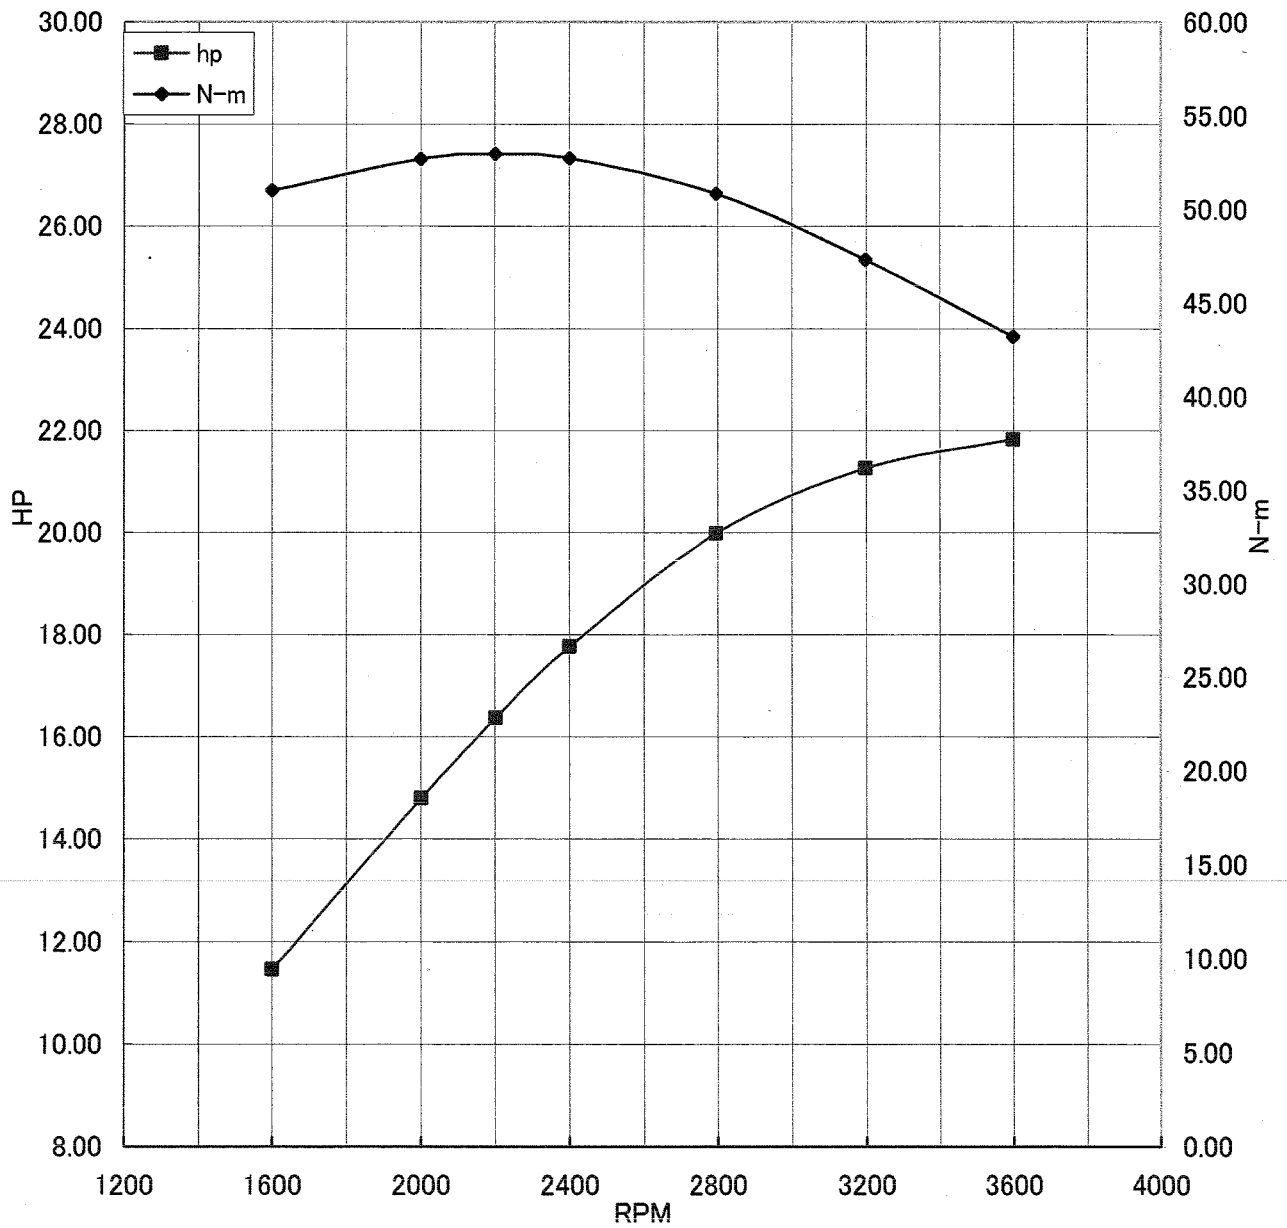

Kawasaki General Purpose Engine Gross Power Data According to SAE J1995

WOT ENGINE POWER PLOT

Kawasaki General purpose engine

Engine model/version : FX691V/BS00
Engine serial number : A12386
Test/run number : 236

Kawasaki General Purpose Engine Gross Power Data According to SAE J1995

WOT ENGINE POWER PLOT

Kawasaki General purpose engine

Engine model/version : FX691V/BS00
Engine serial number : A12386
Test/run number : 237

Kawasaki General Purpose Engine Gross Power Data According to SAE J1995

WOT ENGINE POWER PLOT

Kawasaki General purpose engine

Engine model/version : FX691V/BS00
Engine serial number : A12386
Test/run number : 238

Kawasaki General Purpose Engine Gross Power Data According to SAE J1995

WOT ENGINE POWER PLOT

Kawasaki General purpose engine

Engine model/version : FX691V/BS00
Engine serial number : A12387
Test/run number : 245