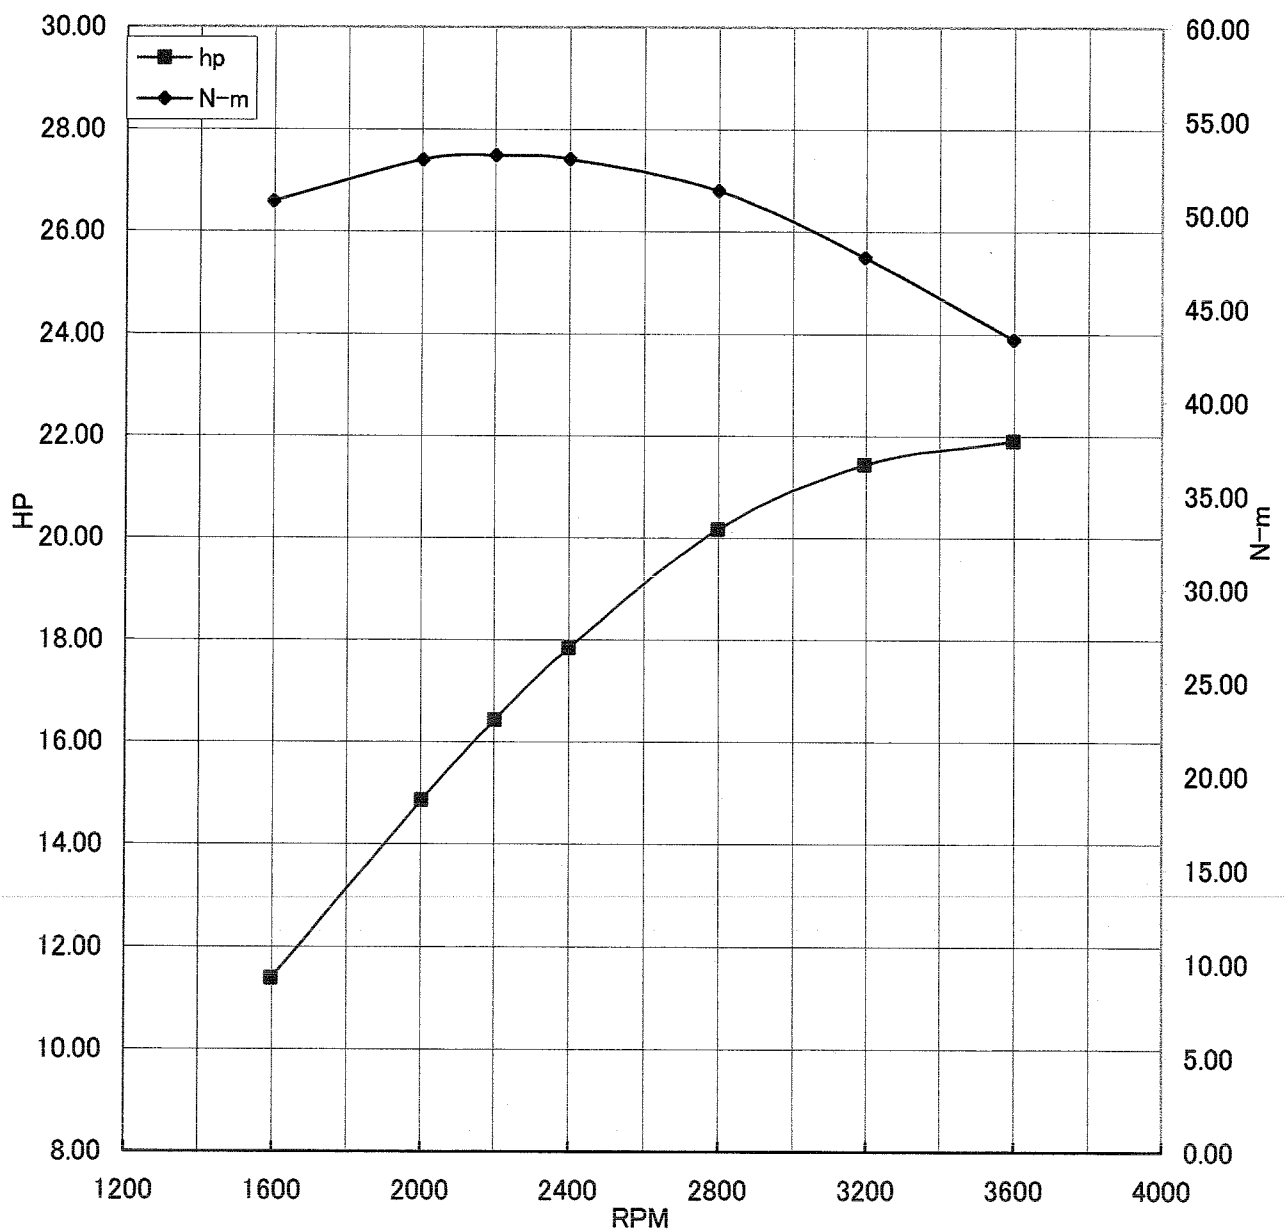

Kawasaki General Purpose Engine Gross Power Data According to SAE J1995

WOT ENGINE POWER PLOT

Kawasaki General purpose engine

Engine model/version : FX691V/BS00
Engine serial number : A12386
Test/run number : 236

Kawasaki General Purpose Engine Gross Power Data According to SAE J1995

WOT ENGINE POWER PLOT

Kawasaki General purpose engine

Engine model/version : FX691V/BS00
Engine serial number : A12386
Test/run number : 237

Kawasaki General Purpose Engine Gross Power Data According to SAE J1995

WOT ENGINE POWER PLOT

Kawasaki General purpose engine

Engine model/version : FX691V/BS00
Engine serial number : A12386
Test/run number : 238

Kawasaki General Purpose Engine Gross Power Data According to SAE J1995

WOT ENGINE POWER PLOT

Kawasaki General purpose engine

Engine model/version : FX691V/BS00
Engine serial number : A12387
Test/run number : 245