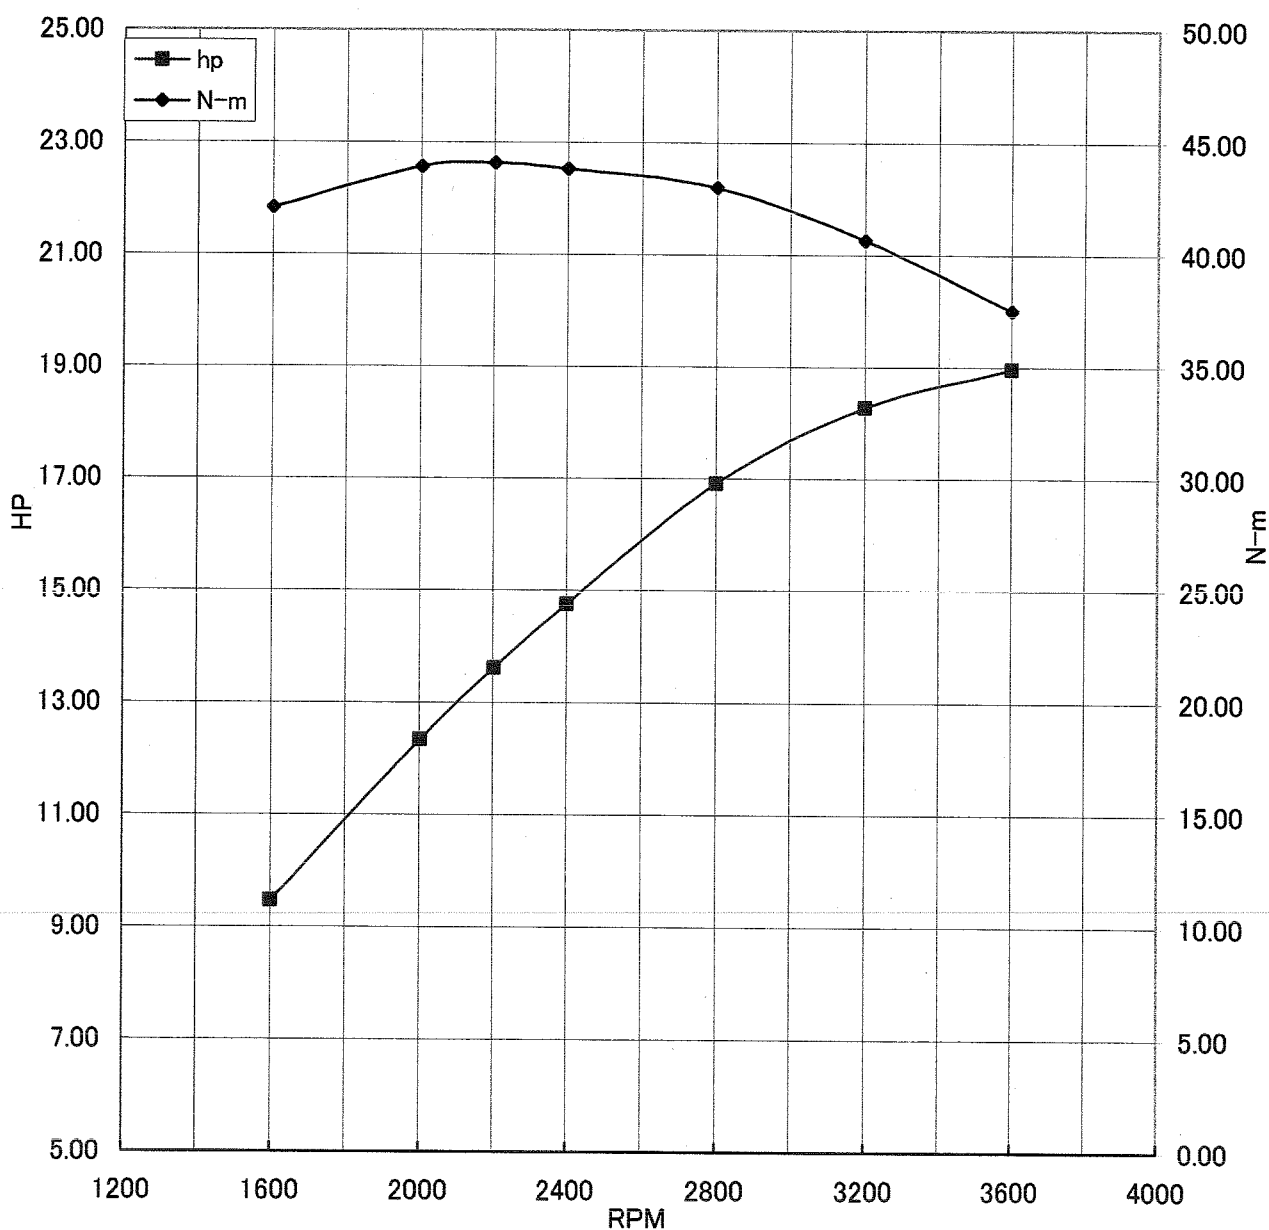

Kawasaki General Purpose Engine Gross Power Data According to SAE J1995

WOT ENGINE POWER PLOT

Kawasaki General purpose engine

Engine model/version : FX600V/BS00
Engine serial number : A07586
Test/run number : 299