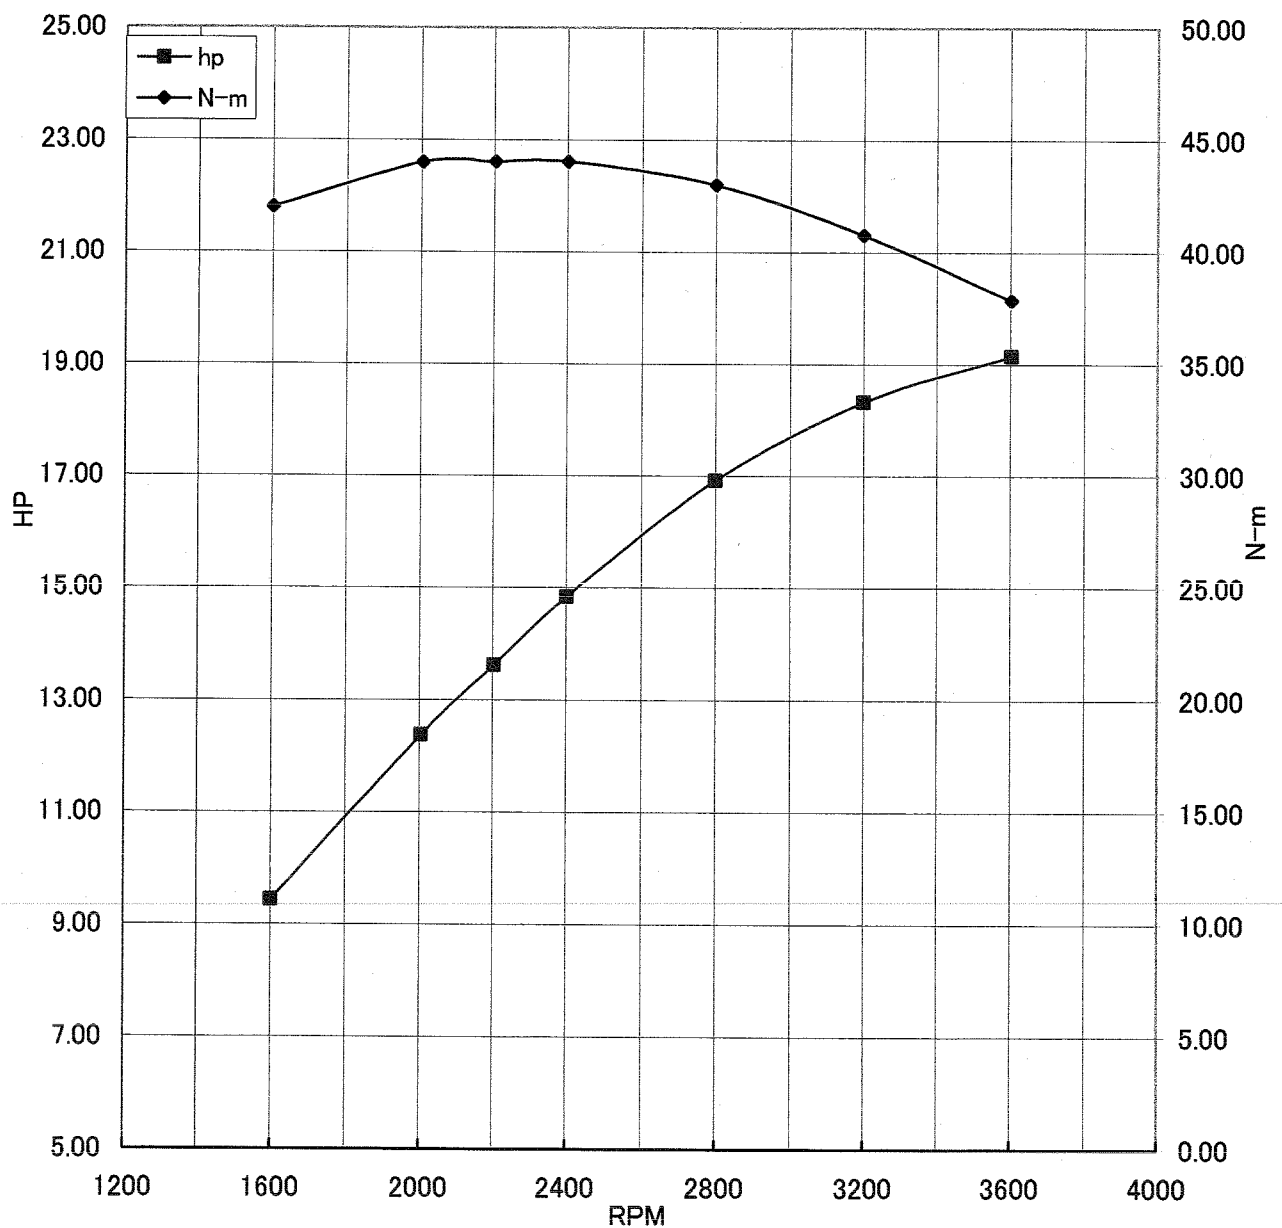

Kawasaki General Purpose Engine Gross Power Data According to SAE J1995

WOT ENGINE POWER PLOT

Kawasaki General purpose engine

Engine model/version : FX600V/BS00  
Engine serial number : A07588  
Test/run number : 289

# Kawasaki General Purpose Engine Gross Power Data According to SAE J1995

## WOT ENGINE POWER PLOT

### Kawasaki General purpose engine

Engine model/version : FX600V/BS00  
Engine serial number : A07588  
Test/run number : 290

Kawasaki General Purpose Engine Gross Power Data According to SAE J1995

WOT ENGINE POWER PLOT