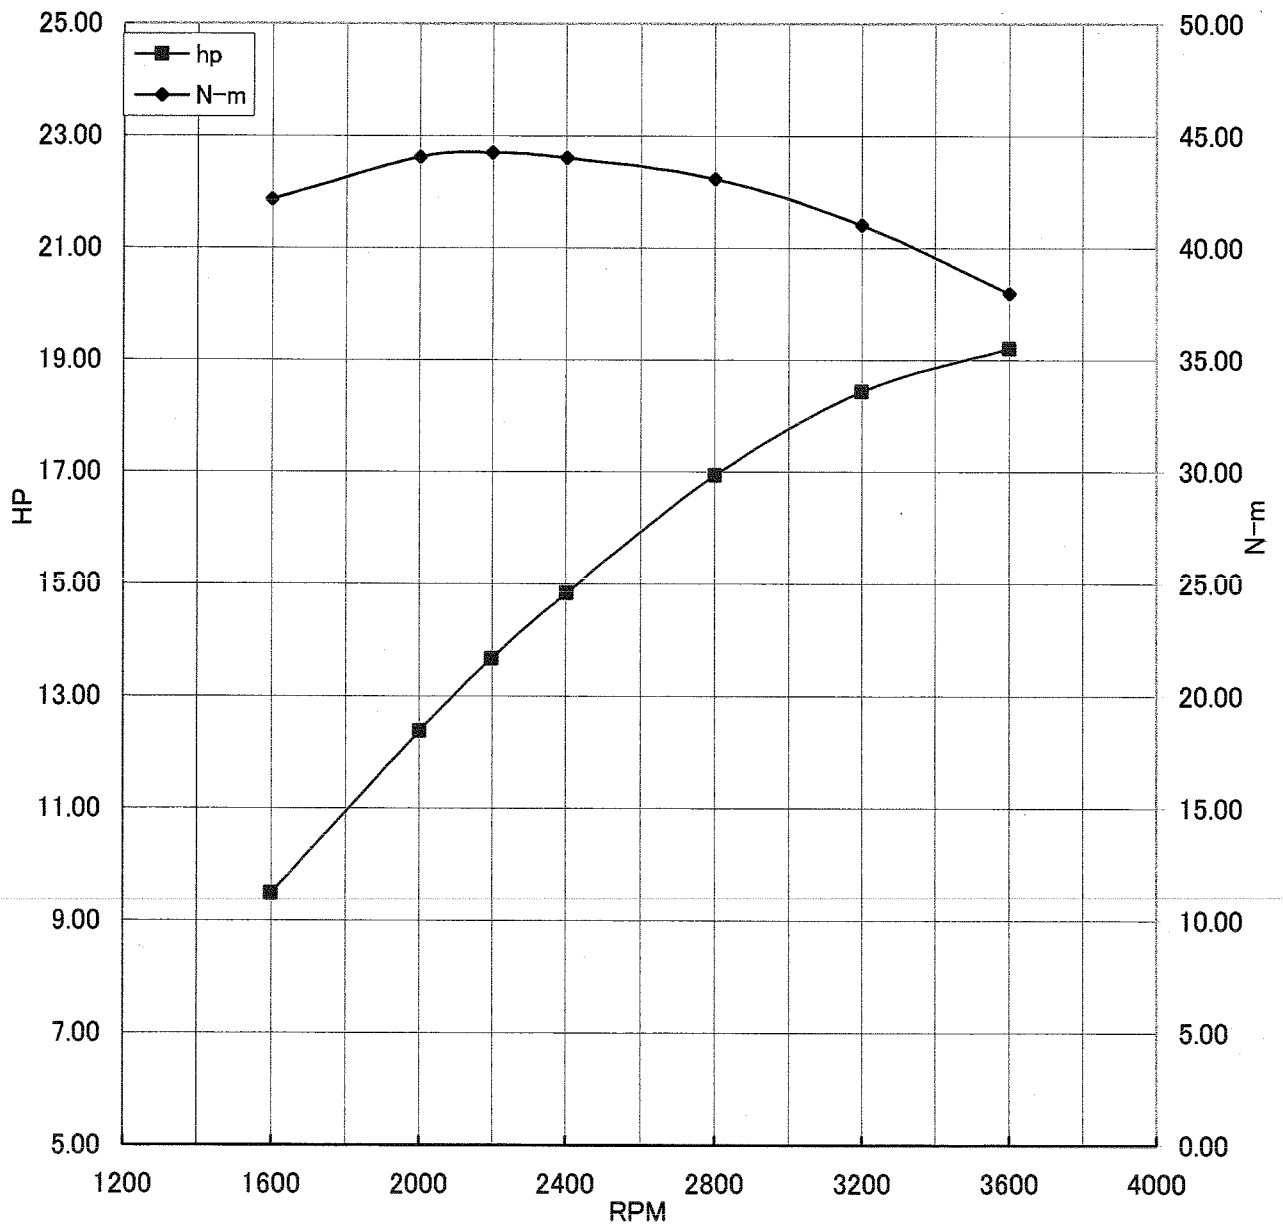

Kawasaki General Purpose Engine Gross Power Data According to SAE J1995

WOT ENGINE POWER PLOT

Kawasaki General purpose engine

Engine model/version : FX600V/BS00  
Engine serial number : A07588  
Test/run number : 289

# Kawasaki General Purpose Engine Gross Power Data According to SAE J1995

## WOT ENGINE POWER PLOT

### Kawasaki General purpose engine

Engine model/version : FX600V/BS00  
Engine serial number : A07588  
Test/run number : 290

Kawasaki General Purpose Engine Gross Power Data According to SAE J1995

WOT ENGINE POWER PLOT