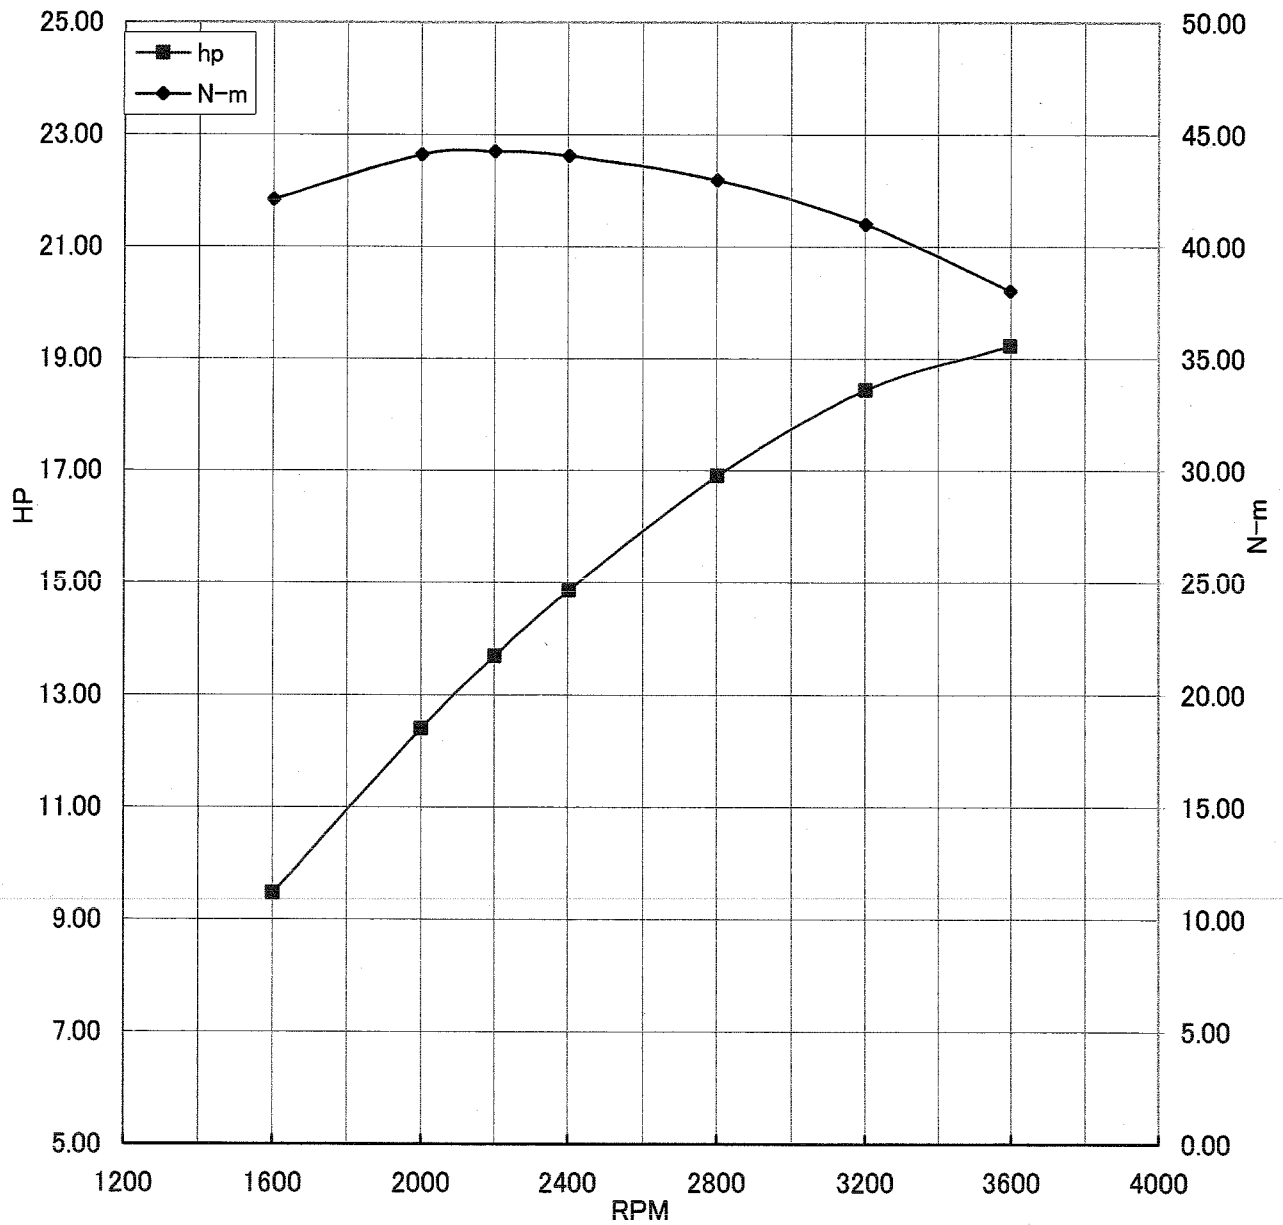

Kawasaki General Purpose Engine Gross Power Data According to SAE J1995

WOT ENGINE POWER PLOT

Kawasaki General purpose engine

Engine model/version : FX600V/BS00
Engine serial number : A07588
Test/run number : 291