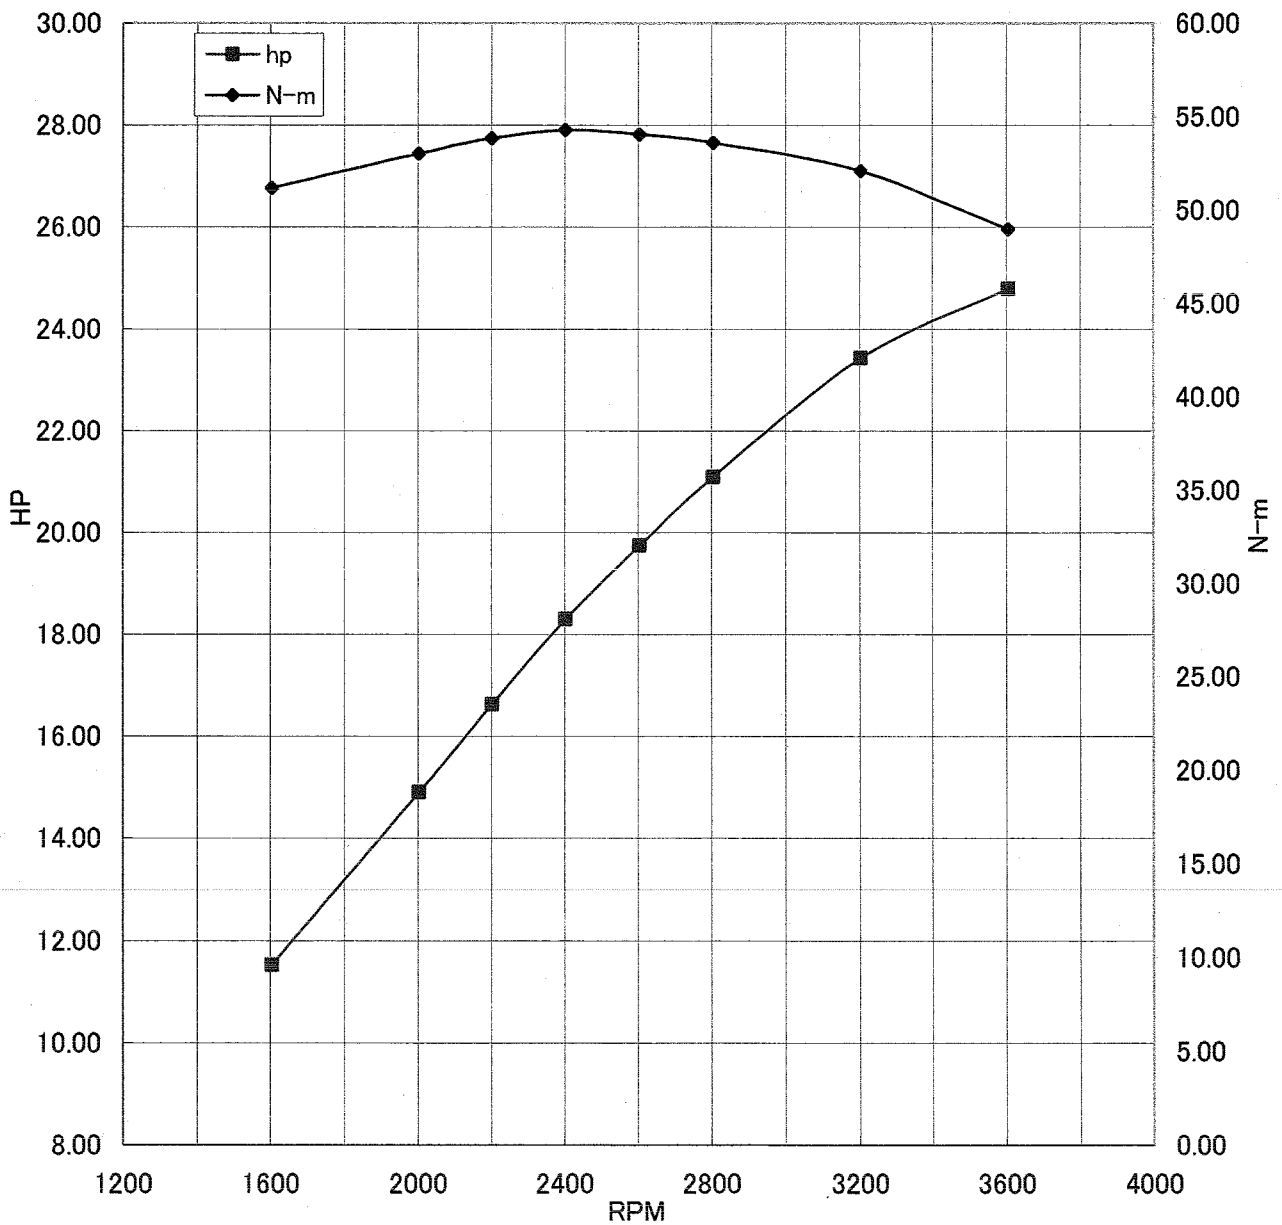

Kawasaki General Purpose Engine Gross Power Data According to SAE J1995

**WOT ENGINE POWER PLOT**

**Kawasaki General purpose engine**

Engine model/version : FS730/CS00  
Engine serial number : A02146  
Test/run number : 194

Kawasaki General Purpose Engine Gross Power Data According to SAE J1995

WOT ENGINE POWER PLOT

Kawasaki General purpose engine

Engine model/version : FS730/CS00  
Engine serial number : A02146  
Test/run number : 195

Kawasaki General Purpose Engine Gross Power Data According to SAE J1995

WOT ENGINE POWER PLOT

Kawasaki General purpose engine

Engine model/version : FS730/CS00  
Engine serial number : A02146  
Test/run number : 196

Kawasaki General Purpose Engine Gross Power Data According to SAE J1995

WOT ENGINE POWER PLOT

Kawasaki General purpose engine

Engine model/version : FS730/CS00  
Engine serial number : A02145  
Test/run number : 205