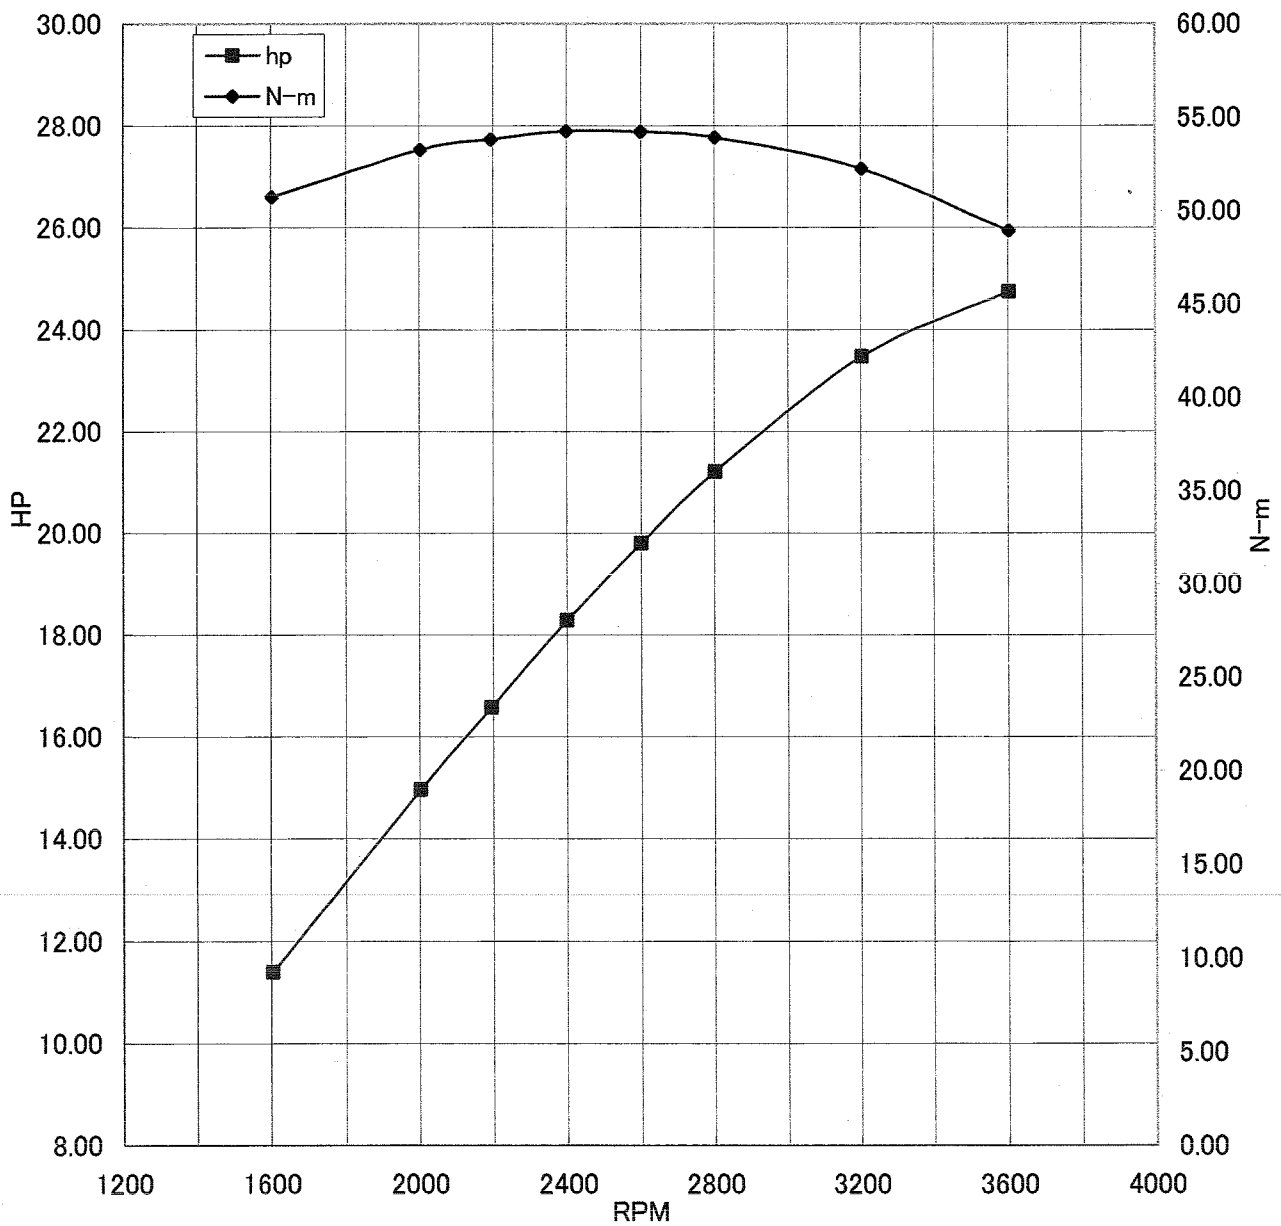

Kawasaki General Purpose Engine Gross Power Data According to SAE J1995

**WOT ENGINE POWER PLOT**

**Kawasaki General purpose engine**

Engine model/version : FS730/CS00  
Engine serial number : A02146  
Test/run number : 194

Kawasaki General Purpose Engine Gross Power Data According to SAE J1995

WOT ENGINE POWER PLOT

Kawasaki General purpose engine

Engine model/version : FS730/CS00  
Engine serial number : A02146  
Test/run number : 195

Kawasaki General Purpose Engine Gross Power Data According to SAE J1995

WOT ENGINE POWER PLOT

Kawasaki General purpose engine

Engine model/version : FS730/CS00  
Engine serial number : A02146  
Test/run number : 196

Kawasaki General Purpose Engine Gross Power Data According to SAE J1995

WOT ENGINE POWER PLOT

Kawasaki General purpose engine

Engine model/version : FS730/CS00  
Engine serial number : A02145  
Test/run number : 205