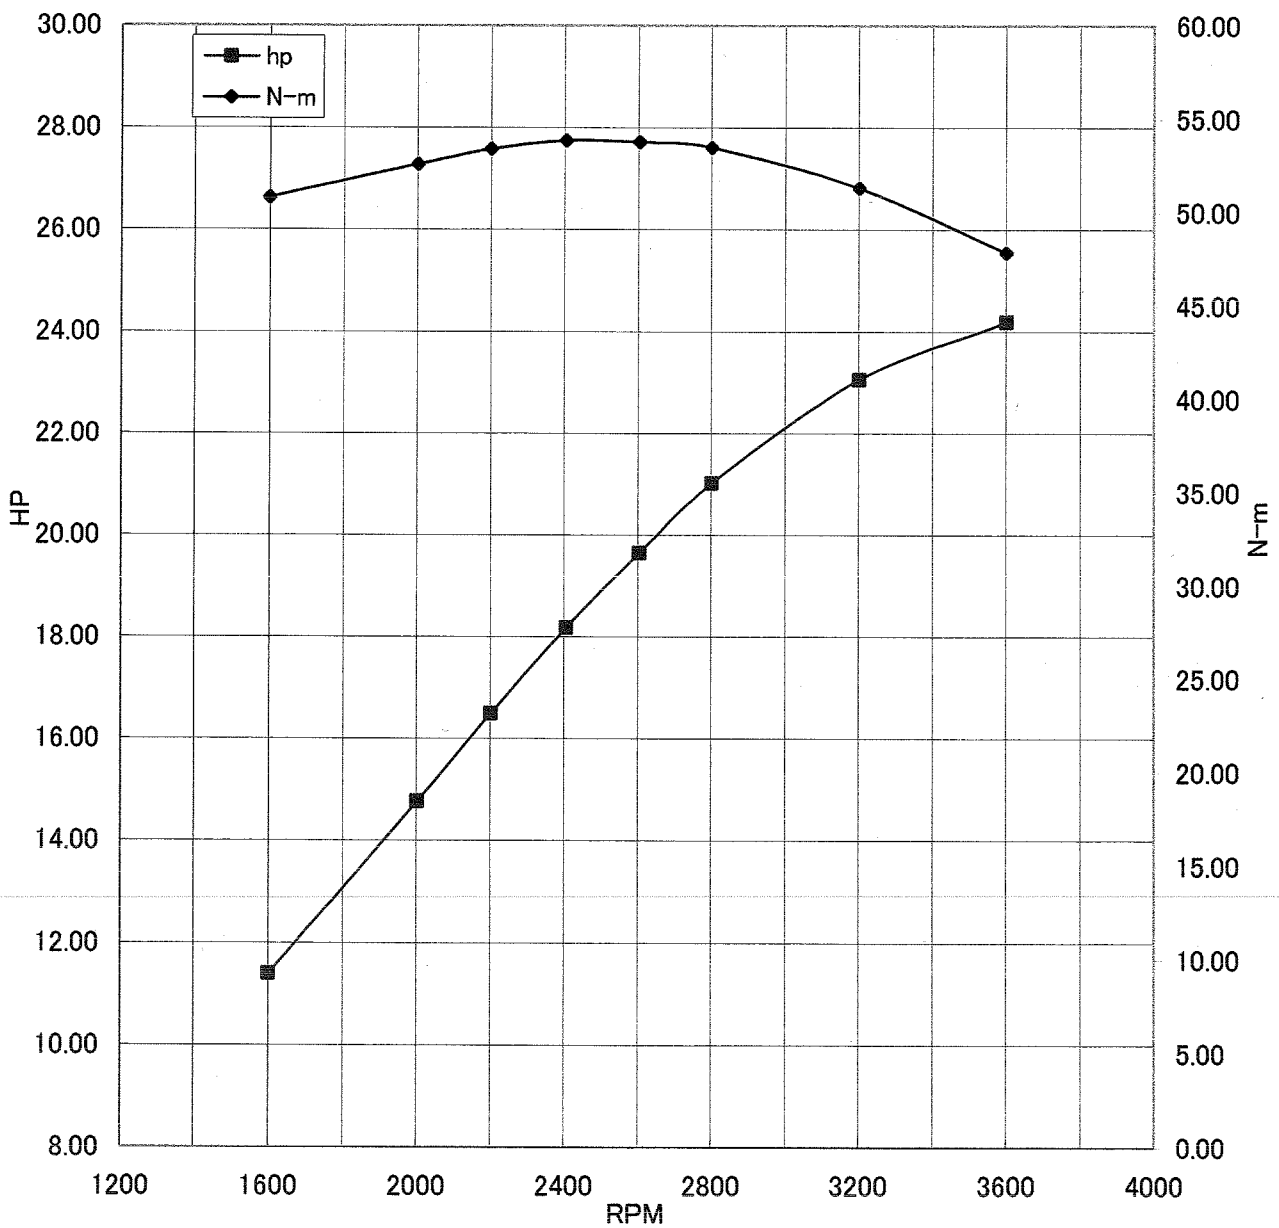

Kawasaki General Purpose Engine Gross Power Data According to SAE J1995

**WOT ENGINE POWER PLOT**

**Kawasaki General purpose engine**

Engine model/version : FS730/CS00  
Engine serial number : A02146  
Test/run number : 194

Kawasaki General Purpose Engine Gross Power Data According to SAE J1995

WOT ENGINE POWER PLOT

Kawasaki General purpose engine

Engine model/version : FS730/CS00  
Engine serial number : A02146  
Test/run number : 195

Kawasaki General Purpose Engine Gross Power Data According to SAE J1995

WOT ENGINE POWER PLOT

Kawasaki General purpose engine

Engine model/version : FS730/CS00  
Engine serial number : A02146  
Test/run number : 196

Kawasaki General Purpose Engine Gross Power Data According to SAE J1995

WOT ENGINE POWER PLOT

Kawasaki General purpose engine

Engine model/version : FS730/CS00  
Engine serial number : A02145  
Test/run number : 205