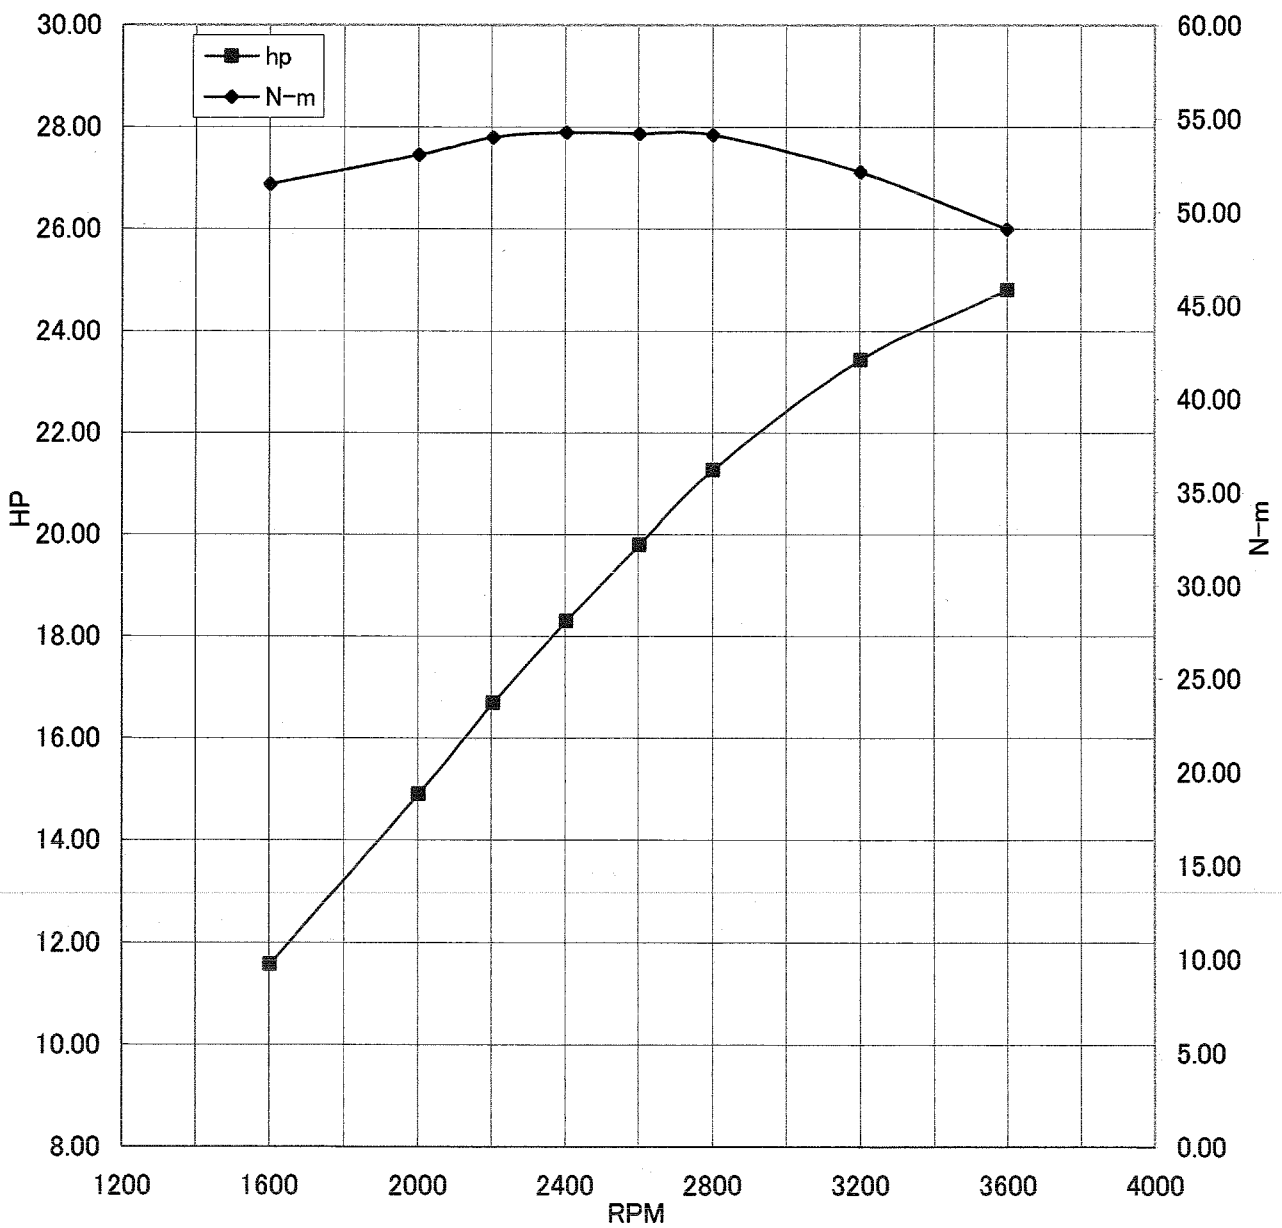

Kawasaki General Purpose Engine Gross Power Data According to SAE J1995

**WOT ENGINE POWER PLOT**

**Kawasaki General purpose engine**

Engine model/version : FS730/CS00  
Engine serial number : A02146  
Test/run number : 194

Kawasaki General Purpose Engine Gross Power Data According to SAE J1995

WOT ENGINE POWER PLOT

Kawasaki General purpose engine

Engine model/version : FS730/CS00  
Engine serial number : A02146  
Test/run number : 195

Kawasaki General Purpose Engine Gross Power Data According to SAE J1995

WOT ENGINE POWER PLOT

Kawasaki General purpose engine

Engine model/version : FS730/CS00  
Engine serial number : A02146  
Test/run number : 196

Kawasaki General Purpose Engine Gross Power Data According to SAE J1995

WOT ENGINE POWER PLOT

Kawasaki General purpose engine

Engine model/version : FS730/CS00  
Engine serial number : A02145  
Test/run number : 205