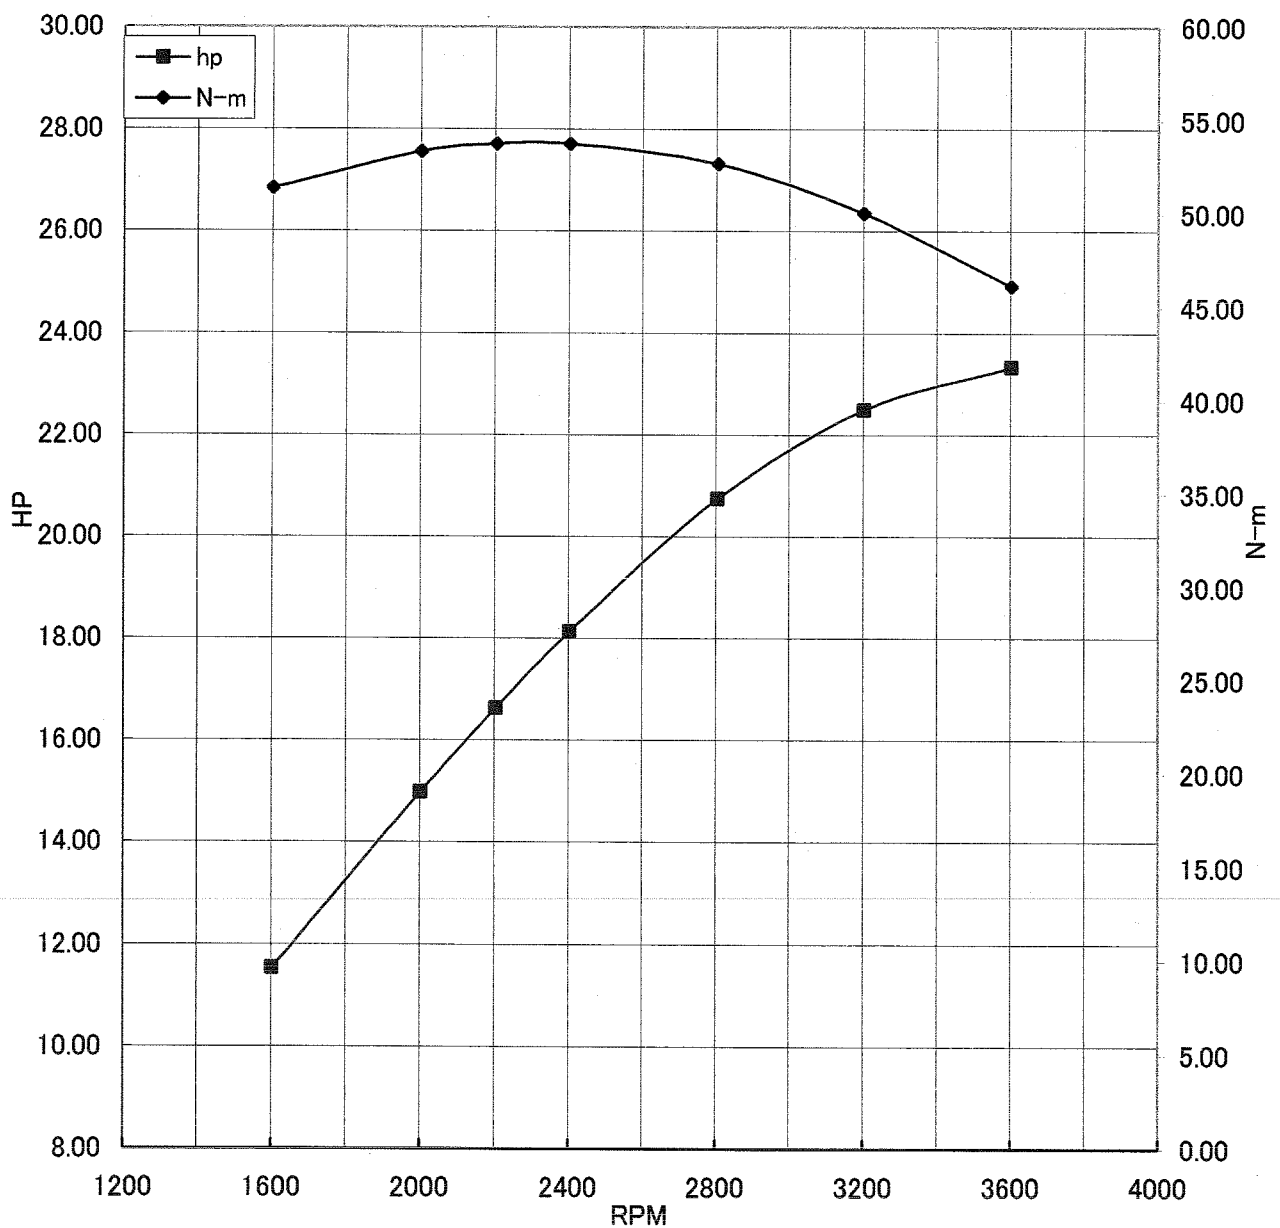

Kawasaki General Purpose Engine Gross Power Data According to SAE J1995

WOT ENGINE POWER PLOT

Kawasaki General purpose engine

Engine model/version : FS691V/CS00
Engine serial number : A02146
Test/run number : 197

Kawasaki General Purpose Engine Gross Power Data According to SAE J1995

WOT ENGINE POWER PLOT

Kawasaki General purpose engine

Engine model/version : FS691V/CS00
Engine serial number : A02146
Test/run number : 198

Kawasaki General Purpose Engine Gross Power Data According to SAE J1995

WOT ENGINE POWER PLOT

Kawasaki General purpose engine

Engine model/version : FS691V/CS00
Engine serial number : A02146
Test/run number : 199

Kawasaki General Purpose Engine Gross Power Data According to SAE J1995

WOT ENGINE POWER PLOT

Kawasaki General purpose engine

Engine model/version : FS691V/CS00
Engine serial number : A02145
Test/run number : 206