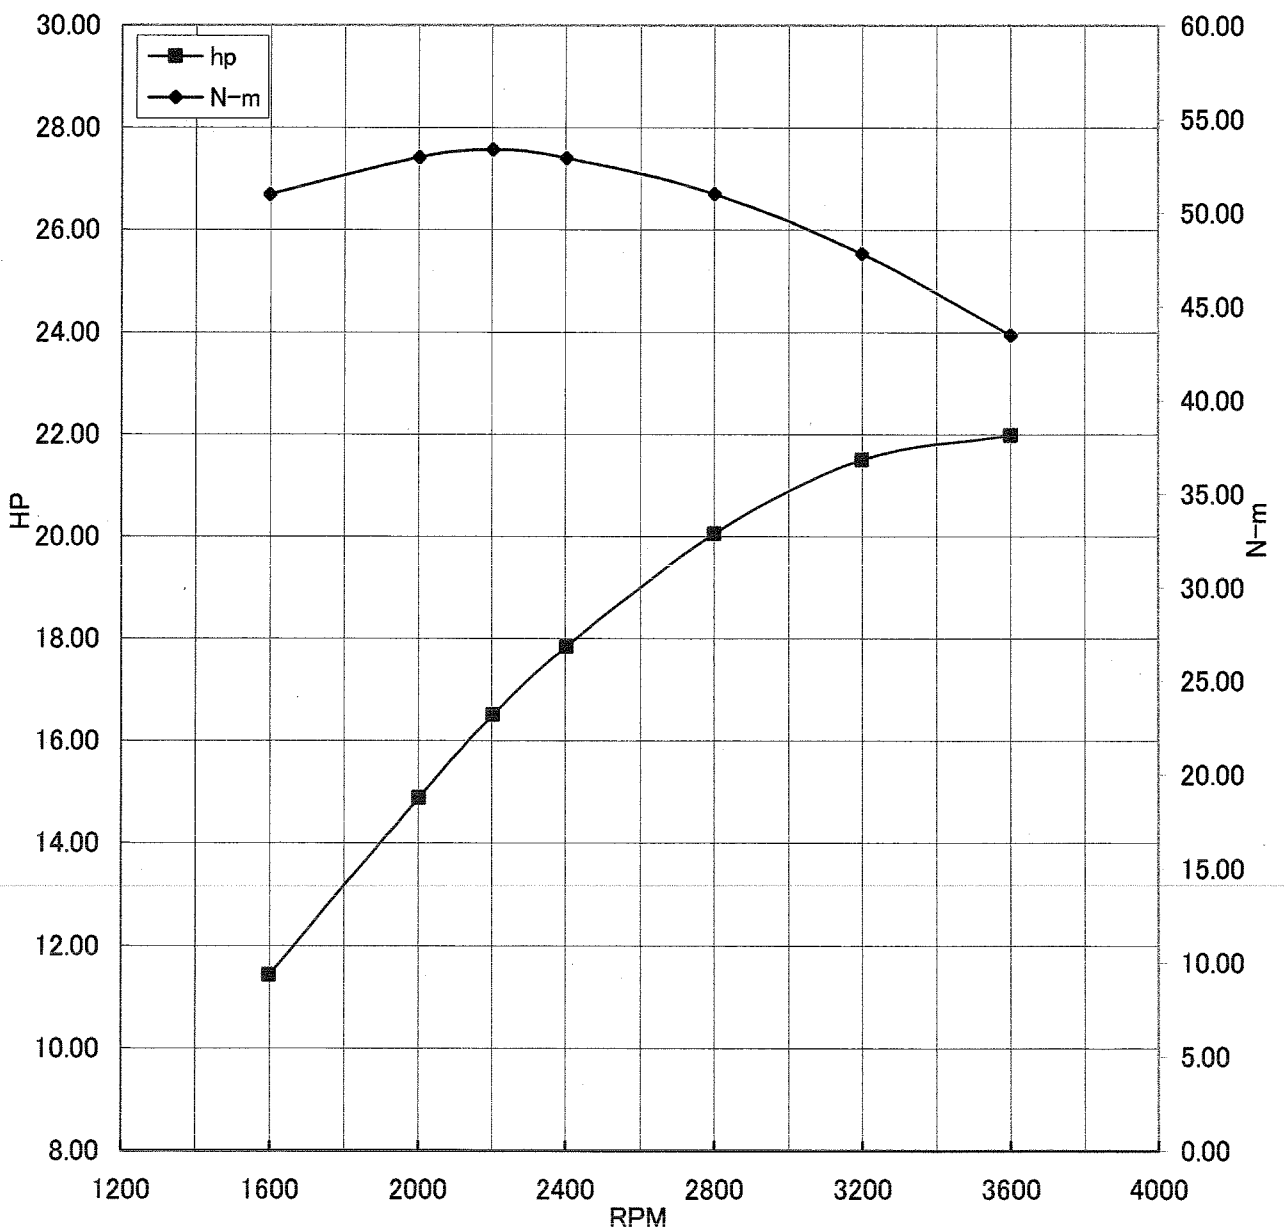

Kawasaki General Purpose Engine Gross Power Data According to SAE J1995

WOT ENGINE POWER PLOT

Kawasaki General purpose engine

Engine model/version : FR651V/DS00
Engine serial number : A12935
Test/run number : 220

Kawasaki General Purpose Engine Gross Power Data According to SAE J1995

WOT ENGINE POWER PLOT

Kawasaki General purpose engine

Engine model/version : FR651V/DS00
Engine serial number : A12935
Test/run number : 221

Kawasaki General Purpose Engine Gross Power Data According to SAE J1995

WOT ENGINE POWER PLOT

Kawasaki General purpose engine

Engine model/version : FR651V/DS00
Engine serial number : A12935
Test/run number : 222

Kawasaki General Purpose Engine Gross Power Data According to SAE J1995

WOT ENGINE POWER PLOT

Kawasaki General purpose engine

Engine model/version : FR651V/DS00
Engine serial number : A12934
Test/run number : 226