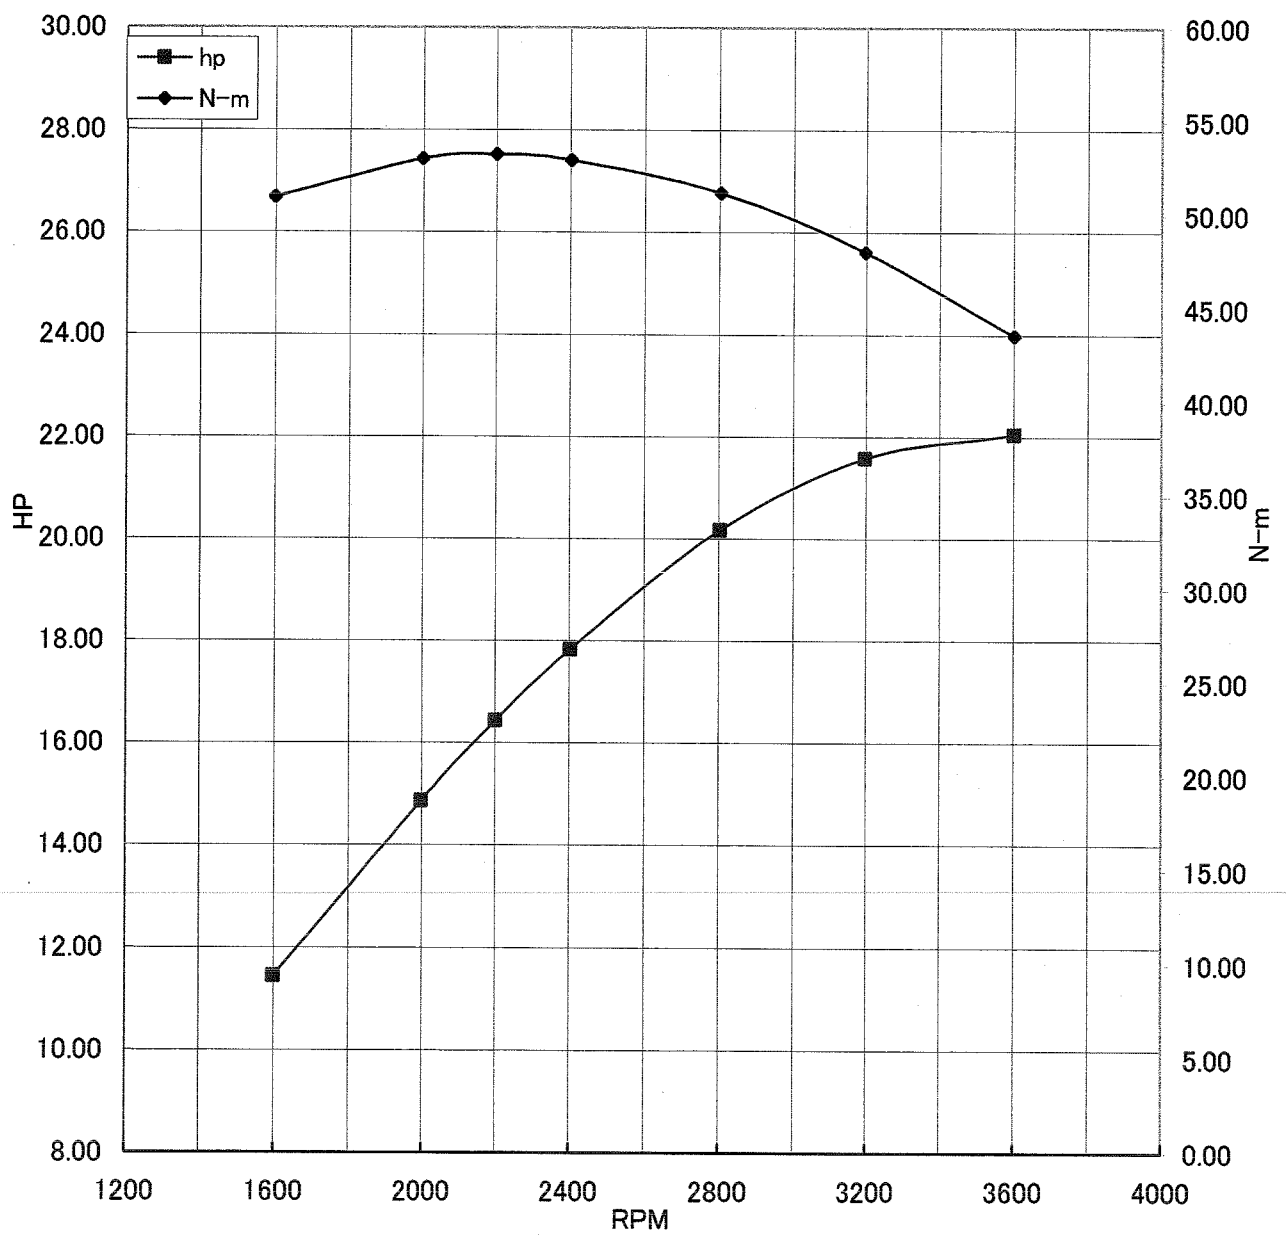

Kawasaki General Purpose Engine Gross Power Data According to SAE J1995

WOT ENGINE POWER PLOT

Kawasaki General purpose engine

Engine model/version : FR651V/DS00
Engine serial number : A12935
Test/run number : 220

Kawasaki General Purpose Engine Gross Power Data According to SAE J1995

WOT ENGINE POWER PLOT

Kawasaki General purpose engine

Engine model/version : FR651V/DS00
Engine serial number : A12935
Test/run number : 221

Kawasaki General Purpose Engine Gross Power Data According to SAE J1995

WOT ENGINE POWER PLOT

Kawasaki General purpose engine

Engine model/version : FR651V/DS00
Engine serial number : A12935
Test/run number : 222

Kawasaki General Purpose Engine Gross Power Data According to SAE J1995

WOT ENGINE POWER PLOT

Kawasaki General purpose engine

Engine model/version : FR651V/DS00
Engine serial number : A12934
Test/run number : 226