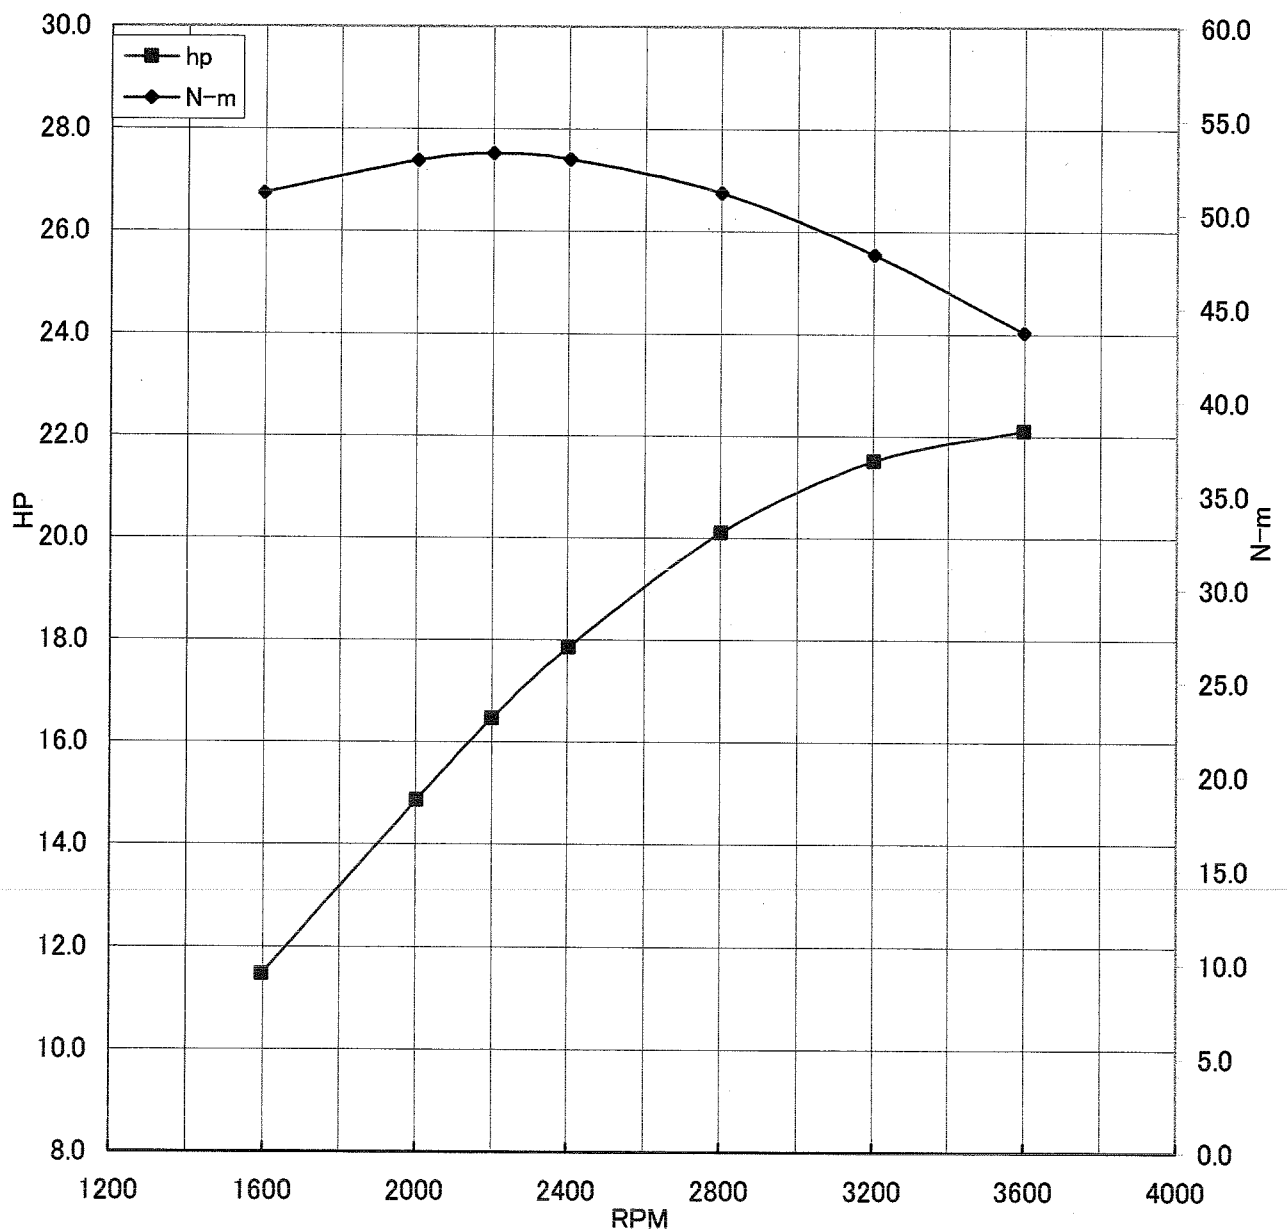

Kawasaki General Purpose Engine Gross Power Data According to SAE J1995

WOT ENGINE POWER PLOT

Kawasaki General purpose engine

Engine model/version : FR651V/DS00
Engine serial number : A12935
Test/run number : 220

Kawasaki General Purpose Engine Gross Power Data According to SAE J1995

WOT ENGINE POWER PLOT

Kawasaki General purpose engine

Engine model/version : FR651V/DS00
Engine serial number : A12935
Test/run number : 221

Kawasaki General Purpose Engine Gross Power Data According to SAE J1995

WOT ENGINE POWER PLOT

Kawasaki General purpose engine

Engine model/version : FR651V/DS00
Engine serial number : A12935
Test/run number : 222

Kawasaki General Purpose Engine Gross Power Data According to SAE J1995

WOT ENGINE POWER PLOT

Kawasaki General purpose engine

Engine model/version : FR651V/DS00
Engine serial number : A12934
Test/run number : 226