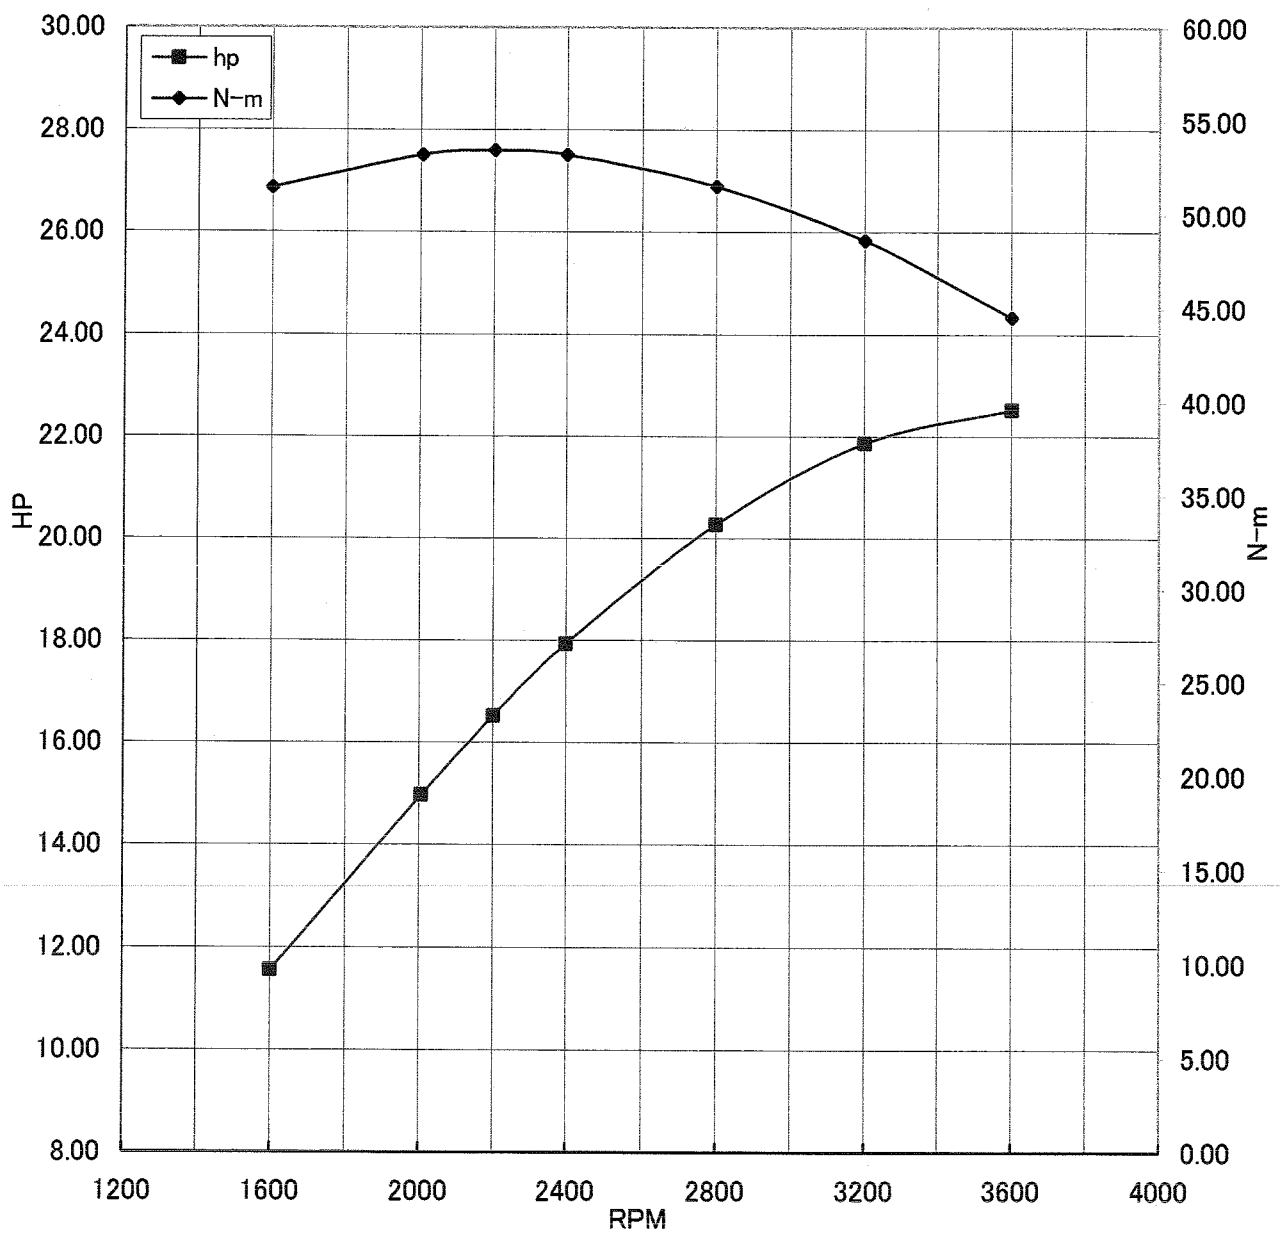

Kawasaki General Purpose Engine Gross Power Data According to SAE J1995

WOT ENGINE POWER PLOT

Kawasaki General purpose engine

Engine model/version : FR651V/DS00
Engine serial number : A12934
Test/run number : 226