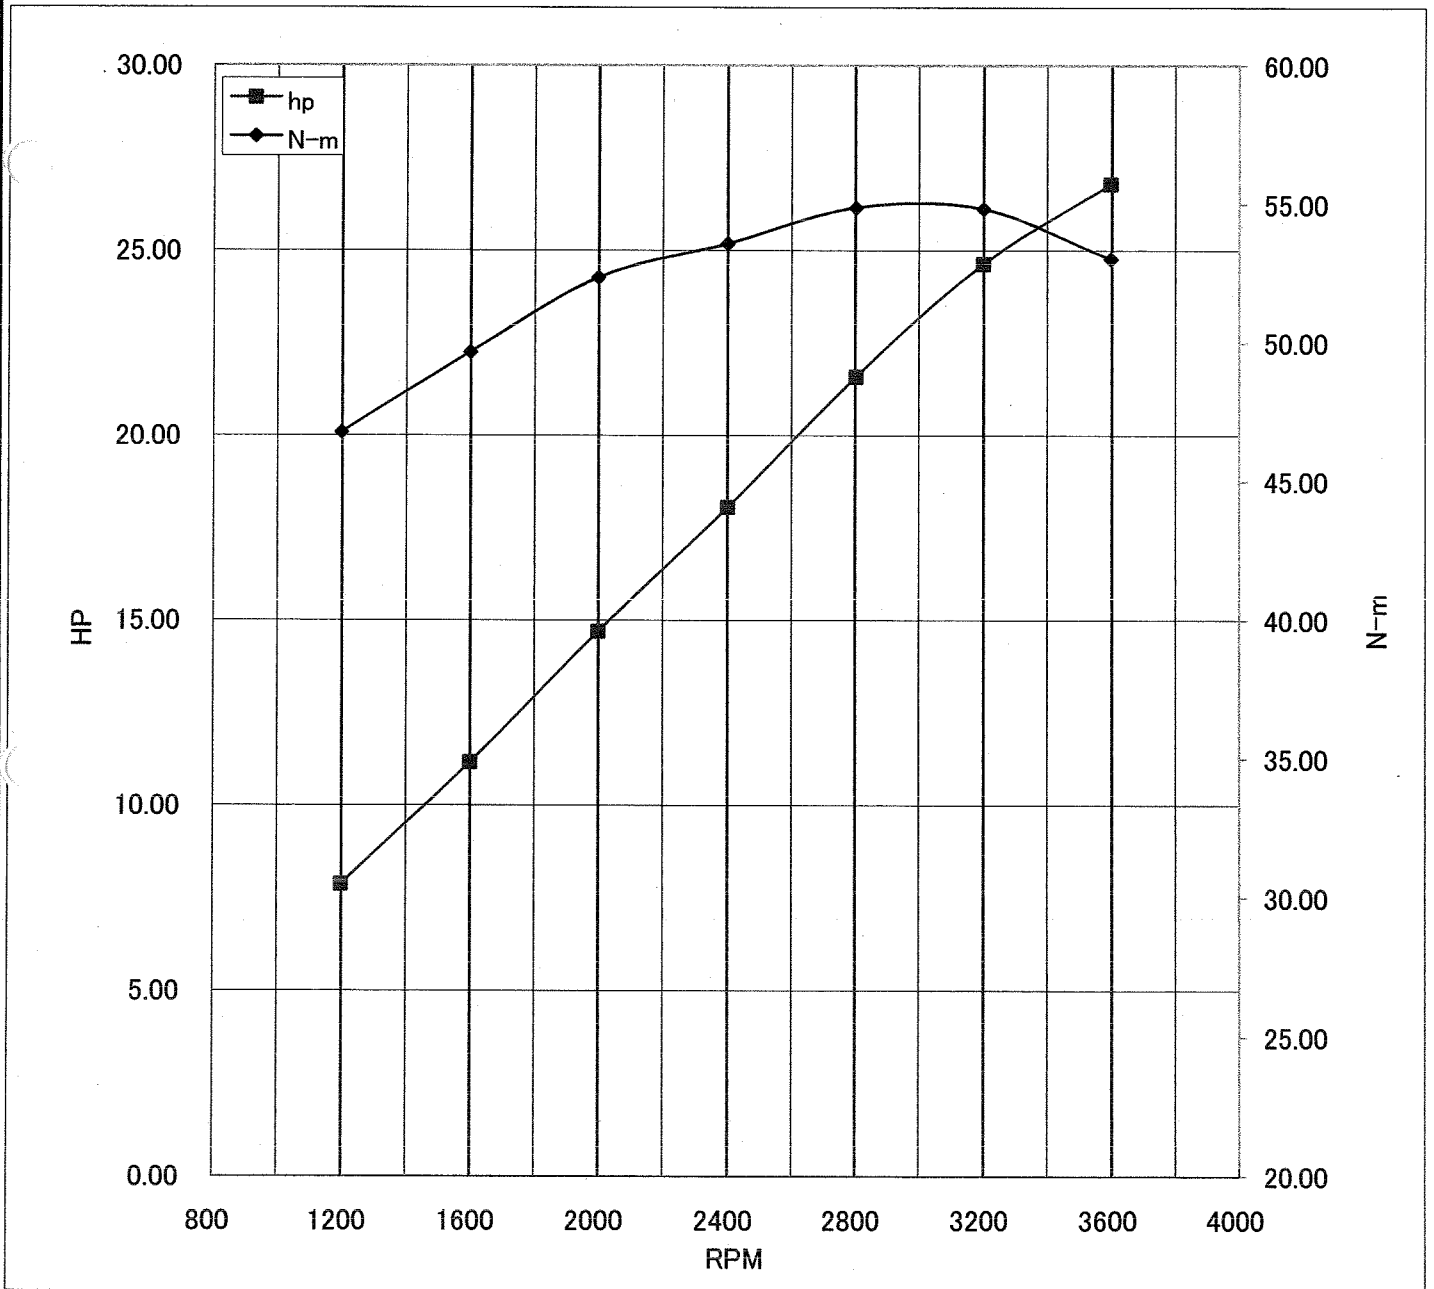

Kawasaki General Purpose Engine Gross Power Data According to SAE J1995

WOT ENGINE POWER PLOT

Kawasaki General purpose engine

Engine model/version : FD791D/FS00
Engine serial number : 020635
Test/run number : 13

Kawasaki General Purpose Engine Gross Power Data According to SAE J1995

WOT ENGINE POWER PLOT

Kawasaki General purpose engine

Engine model/version : FD791D/FS00
Engine serial number : 020635
Test/run number : 14

Kawasaki General Purpose Engine Gross Power Data According to SAE J1995

WOT ENGINE POWER PLOT

Kawasaki General purpose engine

Engine model/version : FD791D/FS00
Engine serial number : 020635
Test/run number : 15

Kawasaki General Purpose Engine Gross Power Data According to SAE J1995

WOT ENGINE POWER PLOT

Kawasaki General purpose engine

Engine model/version : FD791D/FS00
Engine serial number : 020636
Test/run number : 17