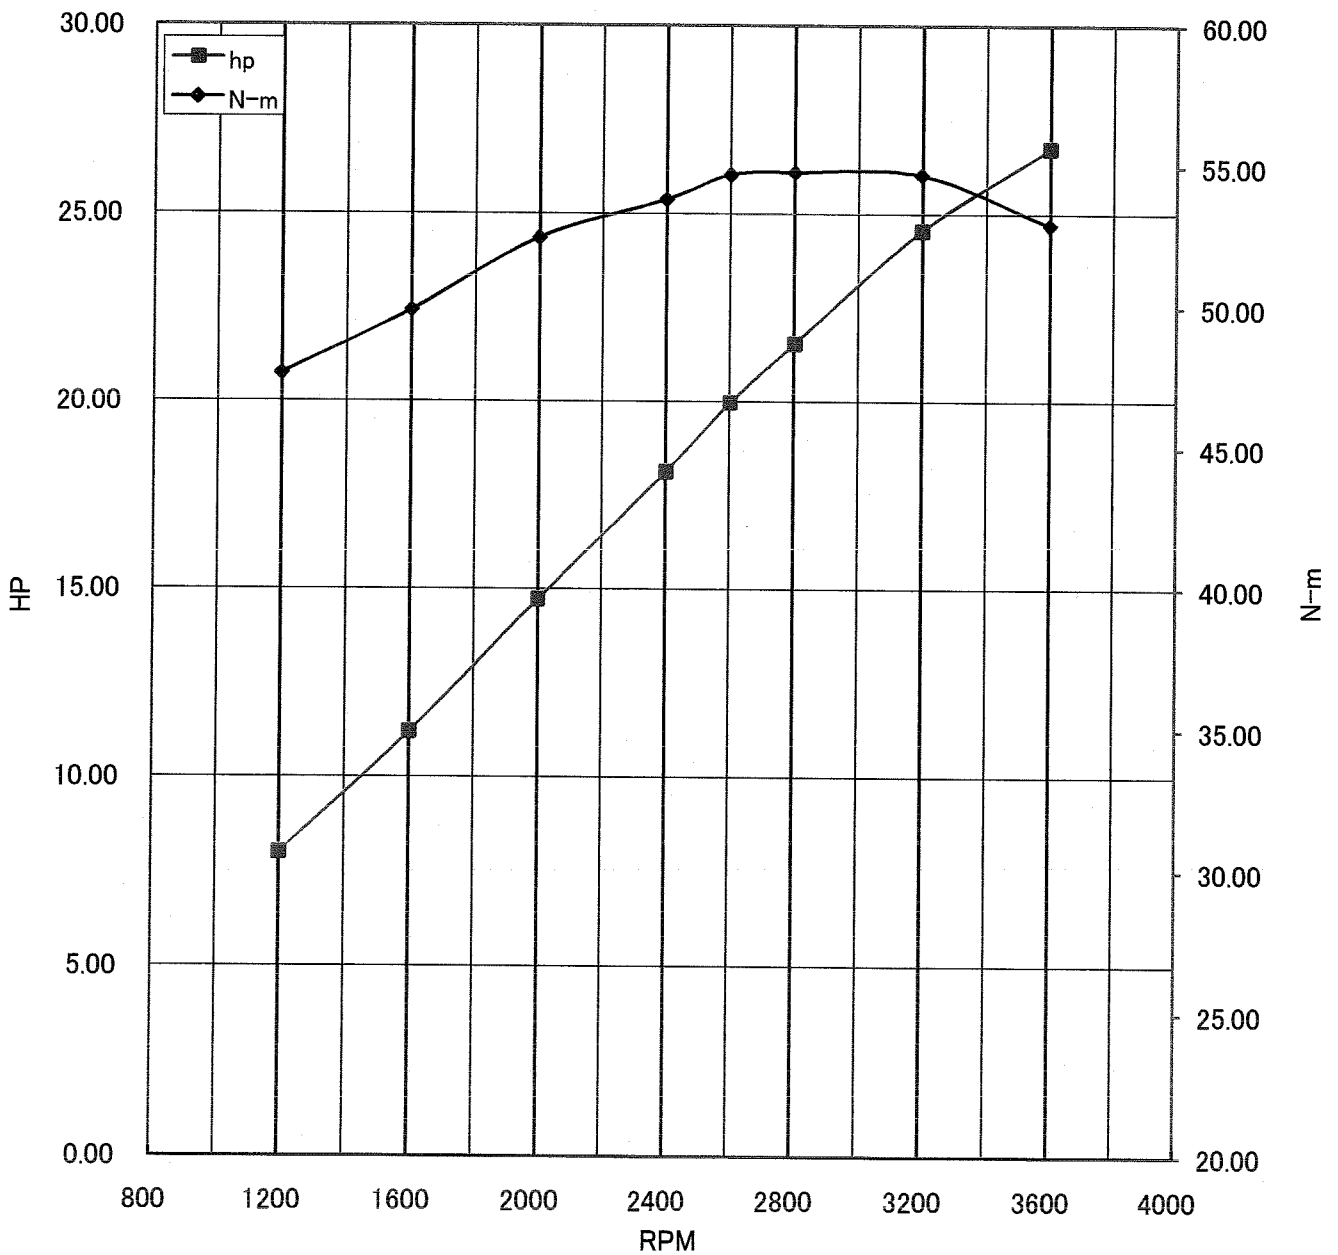

Kawasaki General Purpose Engine Gross Power Data According to SAE J1995

WOT ENGINE POWER PLOT

Kawasaki General purpose engine

Engine model/version : FD791D/FS00
Engine serial number : 020635
Test/run number : 13

Kawasaki General Purpose Engine Gross Power Data According to SAE J1995

WOT ENGINE POWER PLOT

Kawasaki General purpose engine

Engine model/version : FD791D/FS00
Engine serial number : 020635
Test/run number : 14

Kawasaki General Purpose Engine Gross Power Data According to SAE J1995

WOT ENGINE POWER PLOT

Kawasaki General purpose engine

Engine model/version : FD791D/FS00
Engine serial number : 020635
Test/run number : 15

Kawasaki General Purpose Engine Gross Power Data According to SAE J1995

WOT ENGINE POWER PLOT

Kawasaki General purpose engine

Engine model/version : FD791D/FS00
Engine serial number : 020636
Test/run number : 17