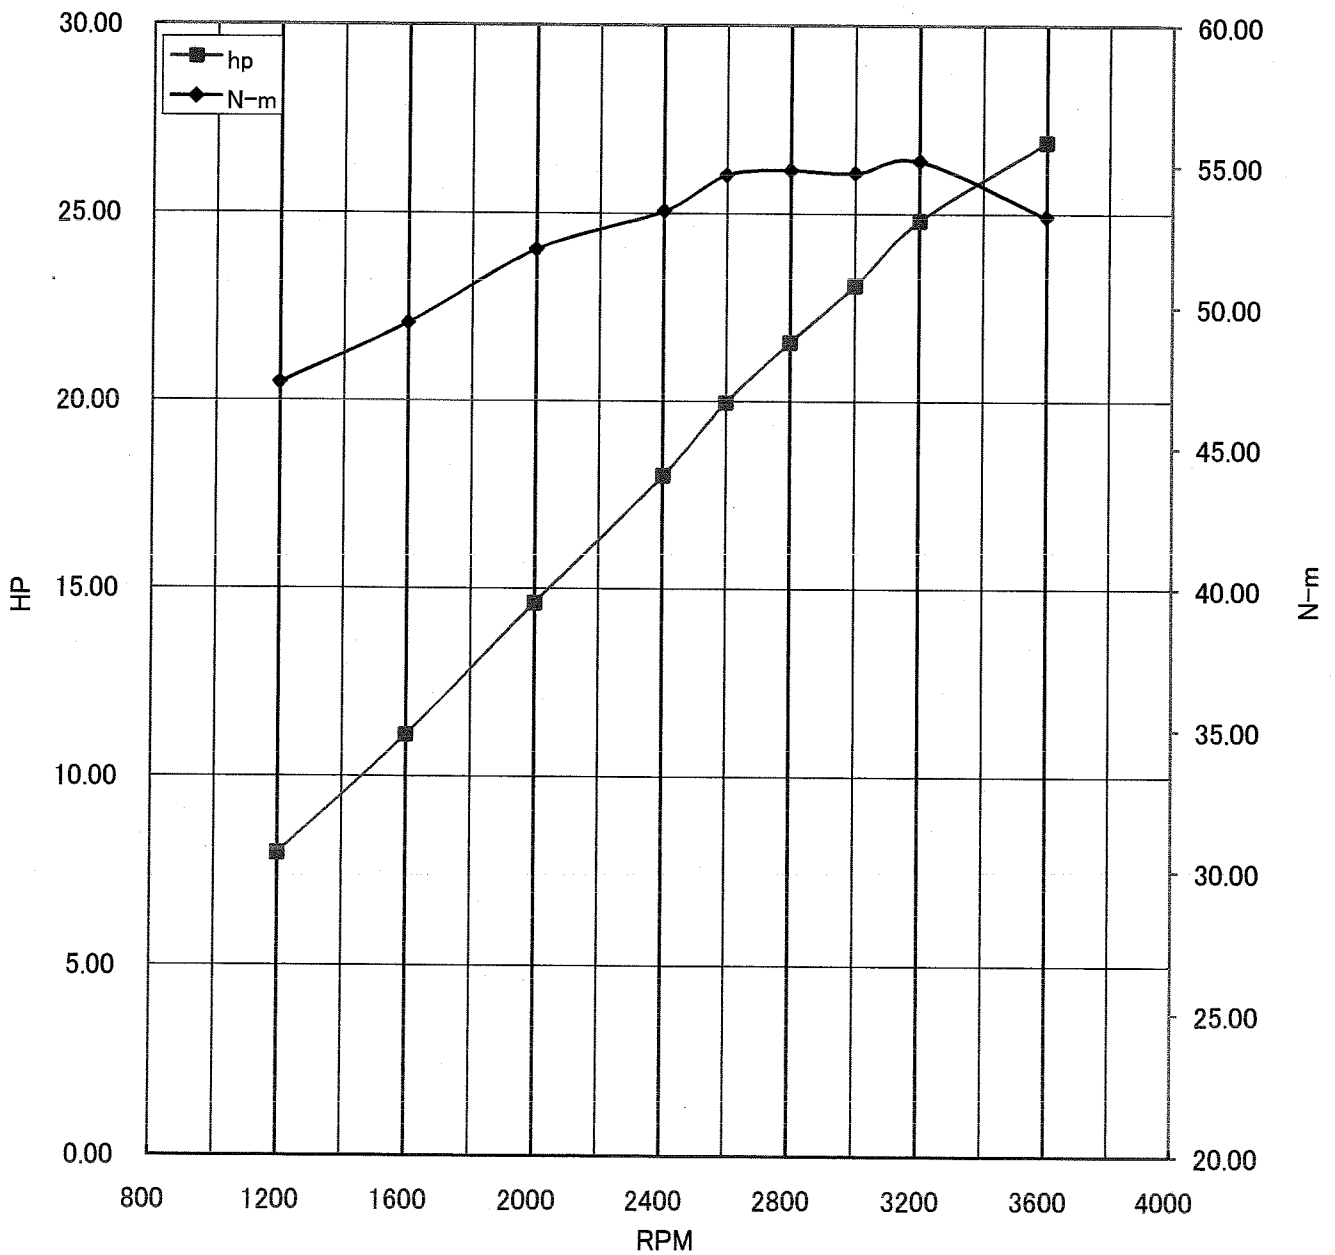

Kawasaki General Purpose Engine Gross Power Data According to SAE J1995

WOT ENGINE POWER PLOT

Kawasaki General purpose engine

Engine model/version : FD791D/FS00
Engine serial number : 020635
Test/run number : 13

Kawasaki General Purpose Engine Gross Power Data According to SAE J1995

WOT ENGINE POWER PLOT

Kawasaki General purpose engine

Engine model/version : FD791D/FS00
Engine serial number : 020635
Test/run number : 14

Kawasaki General Purpose Engine Gross Power Data According to SAE J1995

WOT ENGINE POWER PLOT

Kawasaki General purpose engine

Engine model/version : FD791D/FS00
Engine serial number : 020635
Test/run number : 15

Kawasaki General Purpose Engine Gross Power Data According to SAE J1995

WOT ENGINE POWER PLOT

Kawasaki General purpose engine

Engine model/version : FD791D/FS00
Engine serial number : 020636
Test/run number : 17