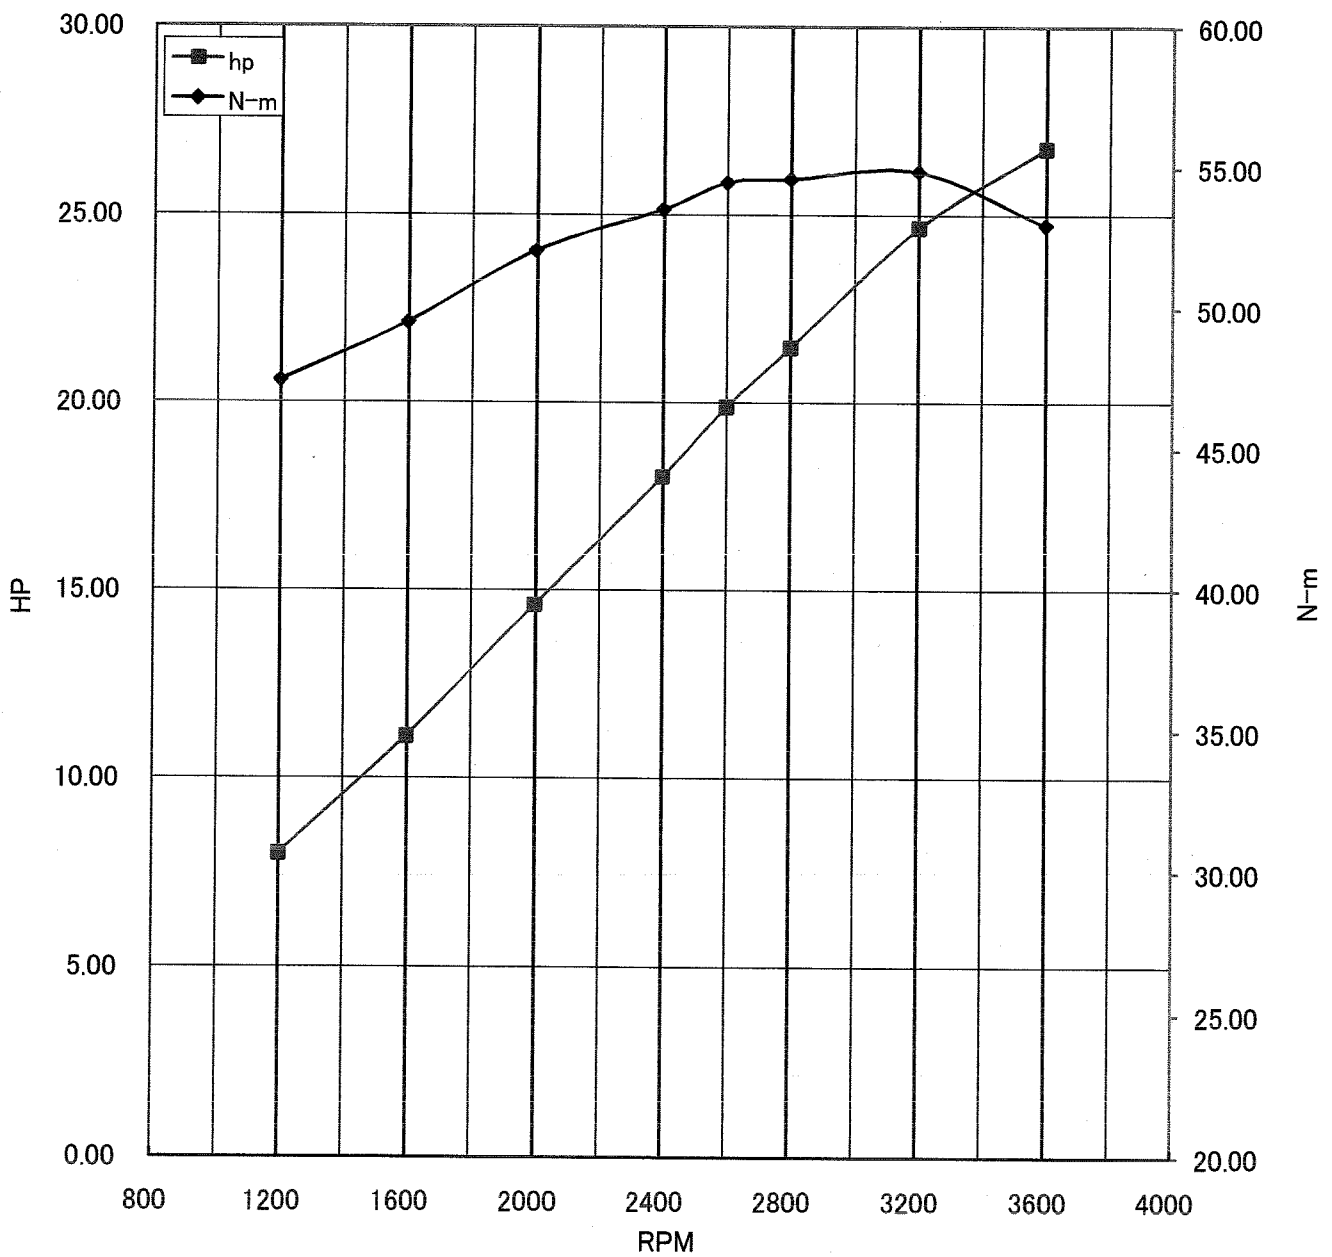

Kawasaki General Purpose Engine Gross Power Data According to SAE J1995

WOT ENGINE POWER PLOT

Kawasaki General purpose engine

Engine model/version : FD791D/FS00
Engine serial number : 020635
Test/run number : 13

Kawasaki General Purpose Engine Gross Power Data According to SAE J1995

WOT ENGINE POWER PLOT

Kawasaki General purpose engine

Engine model/version : FD791D/FS00
Engine serial number : 020635
Test/run number : 14

Kawasaki General Purpose Engine Gross Power Data According to SAE J1995

WOT ENGINE POWER PLOT

Kawasaki General purpose engine

Engine model/version : FD791D/FS00
Engine serial number : 020635
Test/run number : 15

Kawasaki General Purpose Engine Gross Power Data According to SAE J1995

WOT ENGINE POWER PLOT

Kawasaki General purpose engine

Engine model/version : FD791D/FS00
Engine serial number : 020636
Test/run number : 17