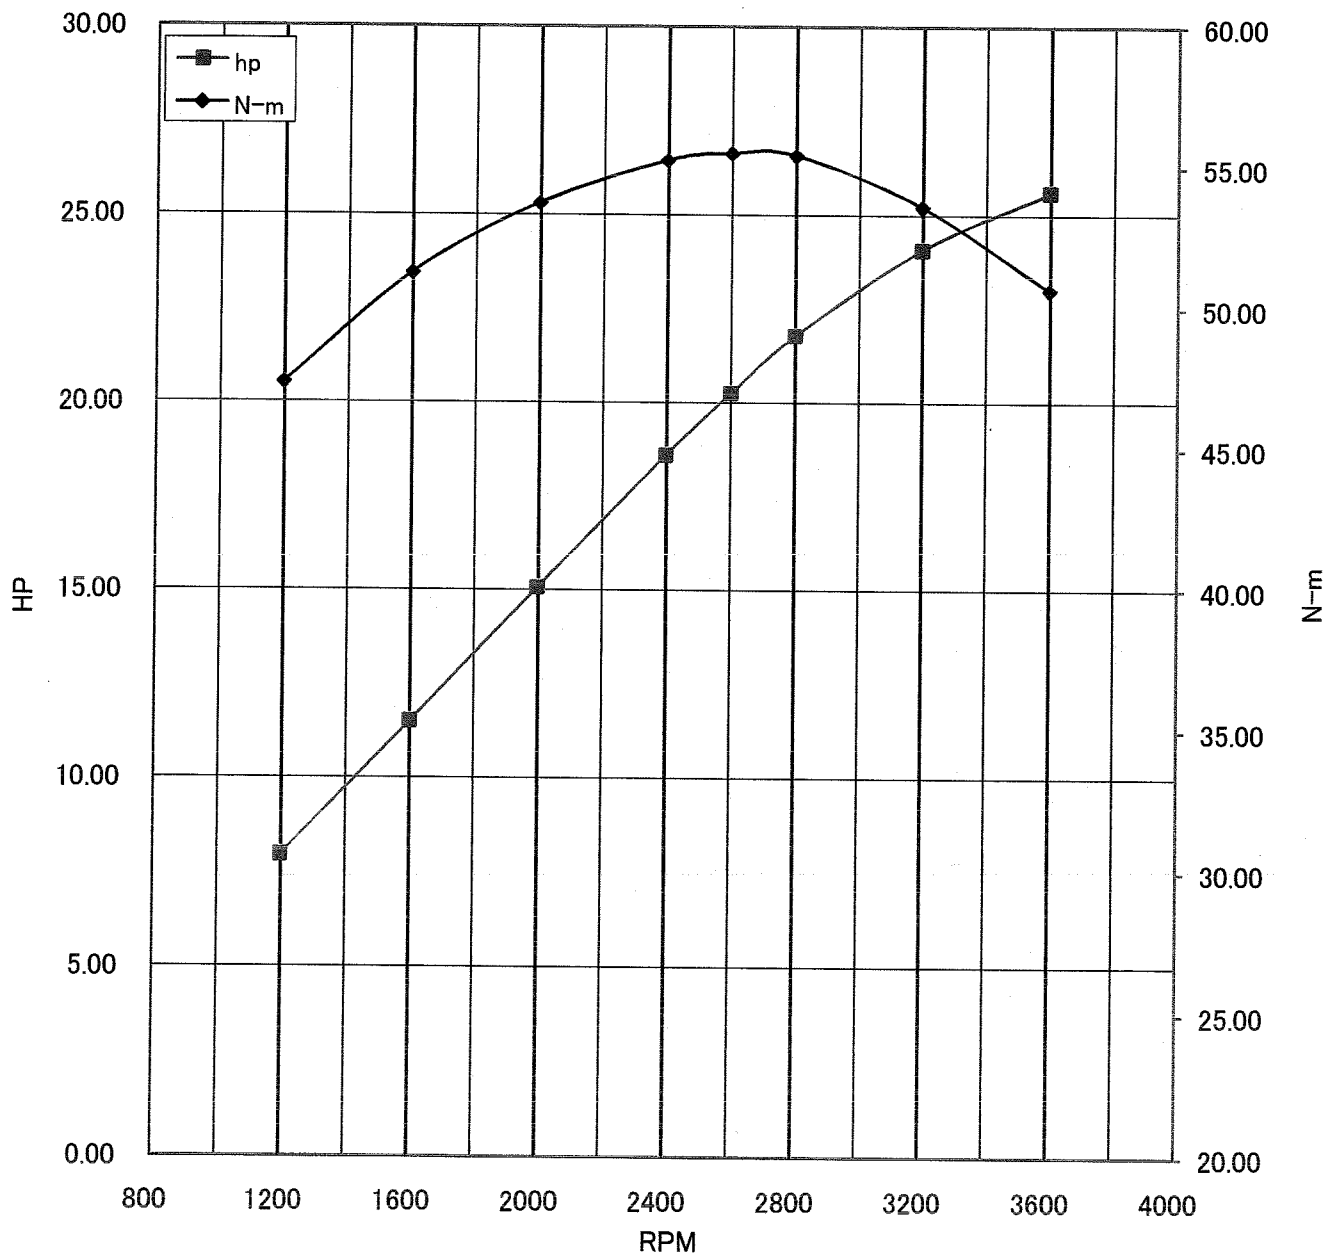

Kawasaki General Purpose Engine Gross Power Data According to SAE J1995

WOT ENGINE POWER PLOT

Kawasaki General purpose engine

Engine model/version : FD750D/ES00  
Engine serial number : 086642  
Test/run number : 35

Kawasaki General Purpose Engine Gross Power Data According to SAE J1995

WOT ENGINE POWER PLOT

Kawasaki General purpose engine

Engine model/version : FD750D/ES00  
Engine serial number : 086642  
Test/run number : 36

Kawasaki General Purpose Engine Gross Power Data According to SAE J1995

WOT ENGINE POWER PLOT

Kawasaki General purpose engine

Engine model/version : FD750D/ES00  
Engine serial number : 086642  
Test/run number : 37