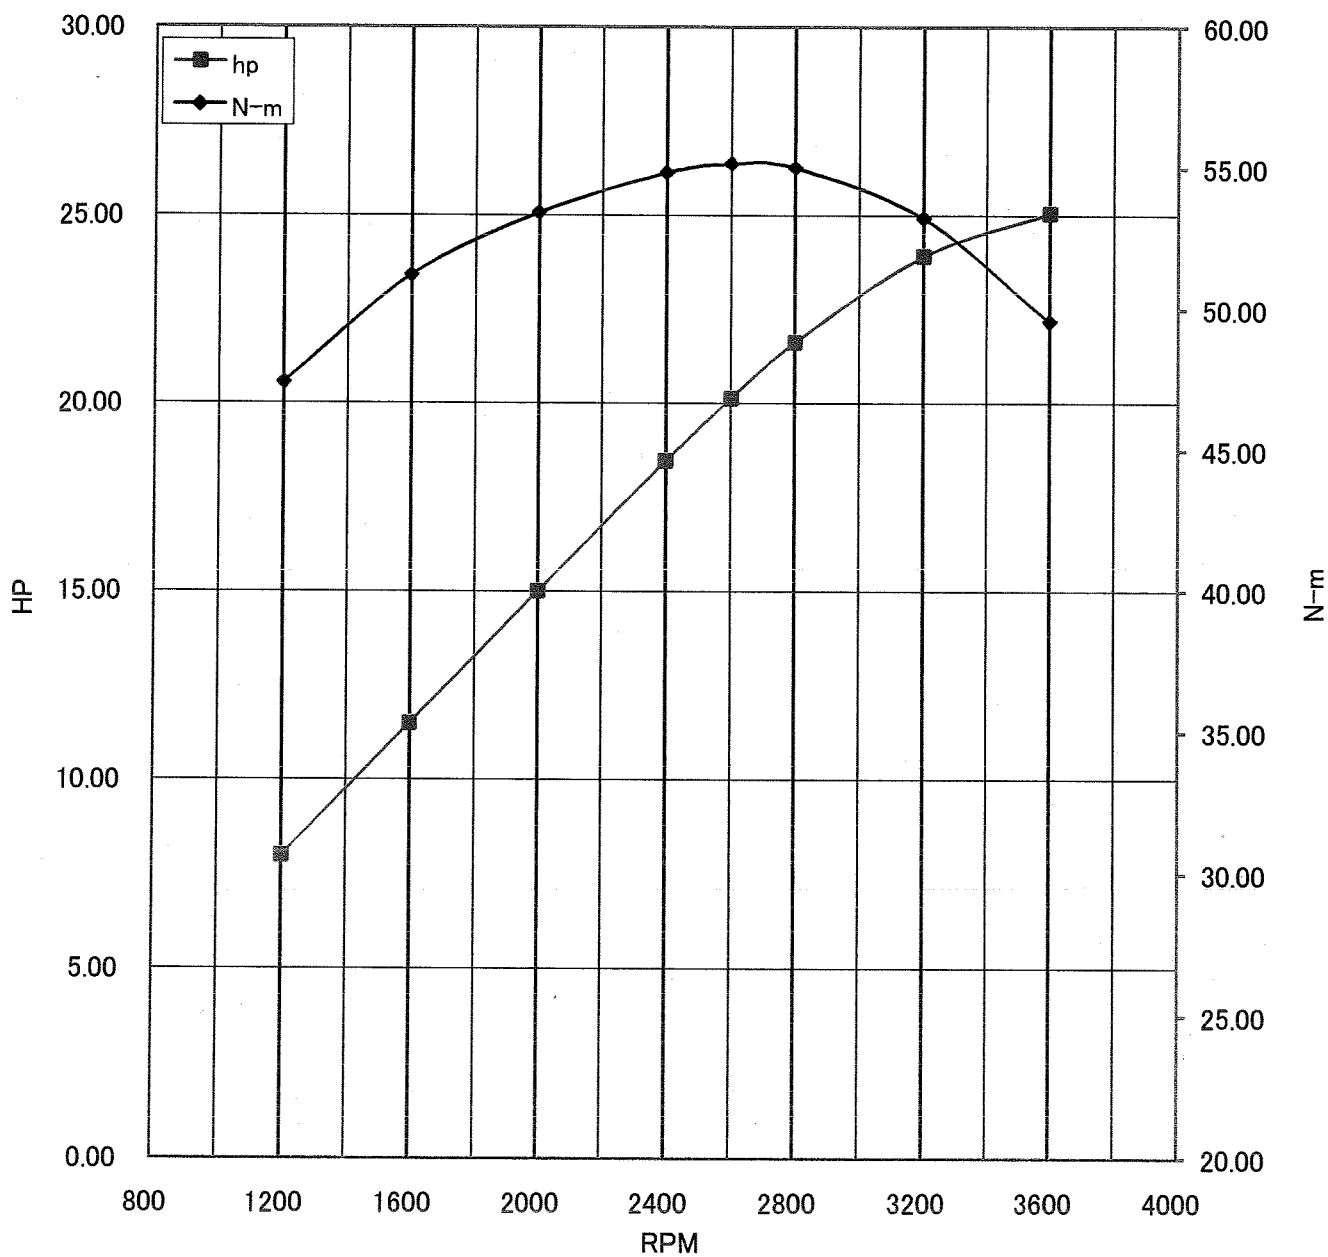

Kawasaki General Purpose Engine Gross Power Data According to SAE J1995

WOT ENGINE POWER PLOT

Kawasaki General purpose engine

Engine model/version : FD750D/ES00
Engine serial number : 086640
Test/run number : 39