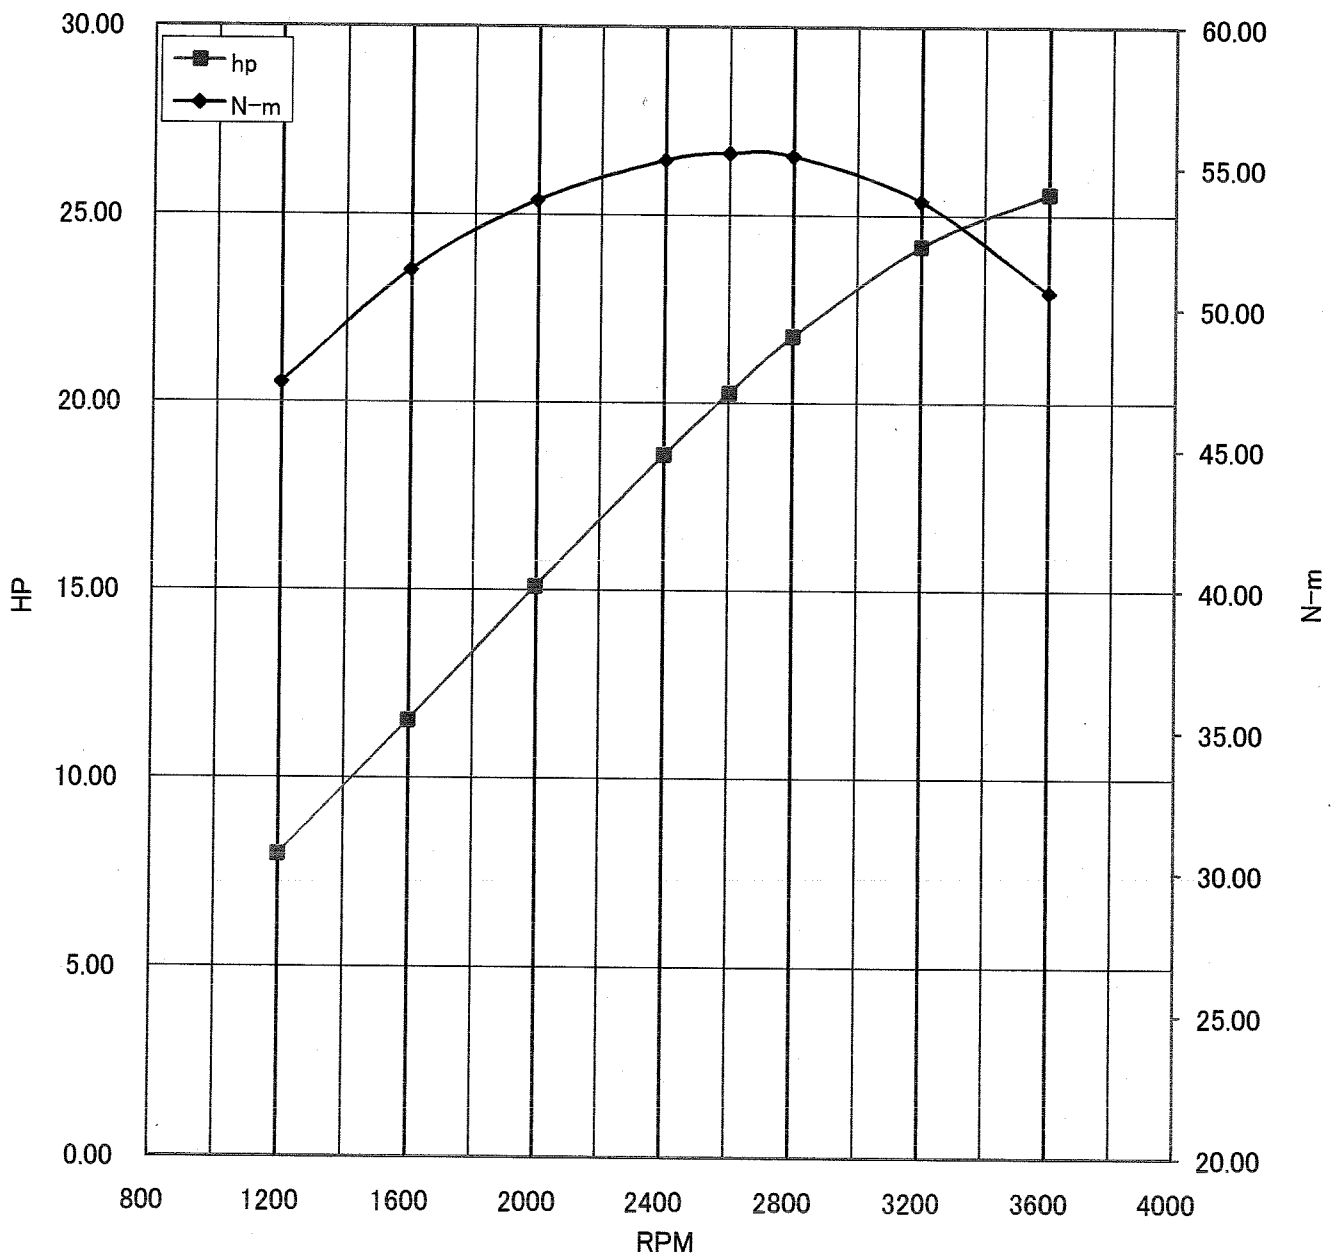

Kawasaki General Purpose Engine Gross Power Data According to SAE J1995

WOT ENGINE POWER PLOT

Kawasaki General purpose engine

Engine model/version : FD750D/ES00  
Engine serial number : 086642  
Test/run number : 35

Kawasaki General Purpose Engine Gross Power Data According to SAE J1995

WOT ENGINE POWER PLOT

Kawasaki General purpose engine

Engine model/version : FD750D/ES00  
Engine serial number : 086642  
Test/run number : 36

Kawasaki General Purpose Engine Gross Power Data According to SAE J1995

WOT ENGINE POWER PLOT

Kawasaki General purpose engine

Engine model/version : FD750D/ES00  
Engine serial number : 086642  
Test/run number : 37