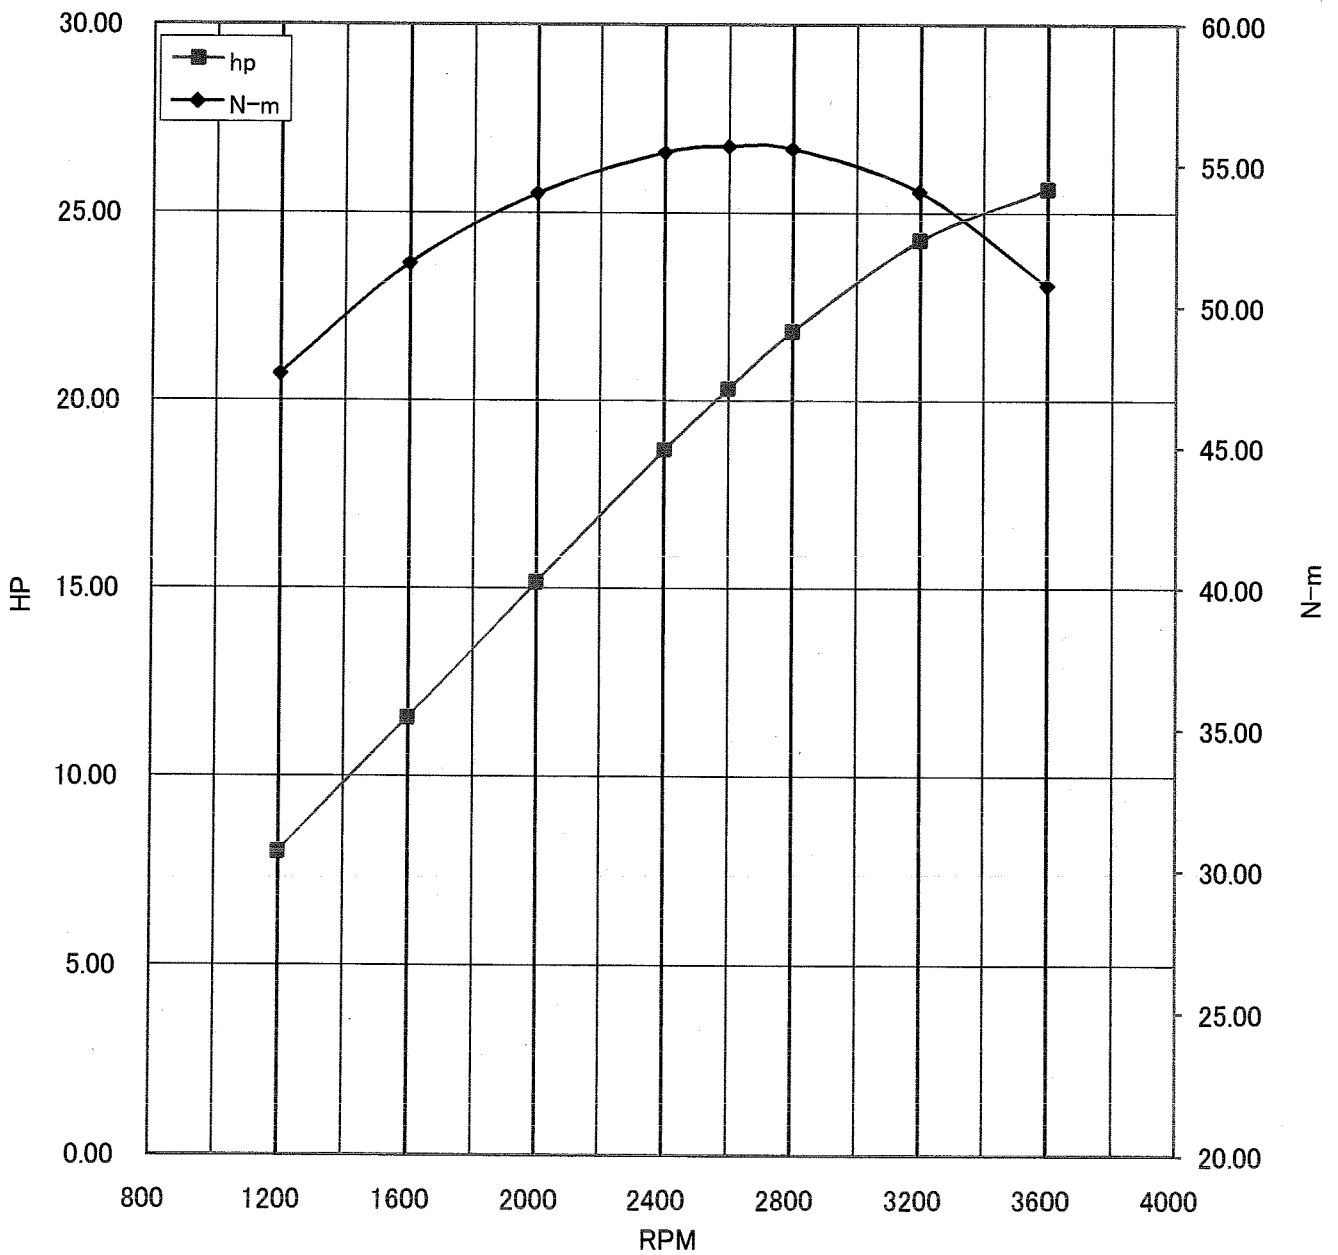

Kawasaki General Purpose Engine Gross Power Data According to SAE J1995

WOT ENGINE POWER PLOT

Kawasaki General purpose engine

Engine model/version : FD750D/ES00  
Engine serial number : 086642  
Test/run number : 35

Kawasaki General Purpose Engine Gross Power Data According to SAE J1995

WOT ENGINE POWER PLOT

Kawasaki General purpose engine

Engine model/version : FD750D/ES00  
Engine serial number : 086642  
Test/run number : 36

Kawasaki General Purpose Engine Gross Power Data According to SAE J1995

WOT ENGINE POWER PLOT

Kawasaki General purpose engine

Engine model/version : FD750D/ES00  
Engine serial number : 086642  
Test/run number : 37