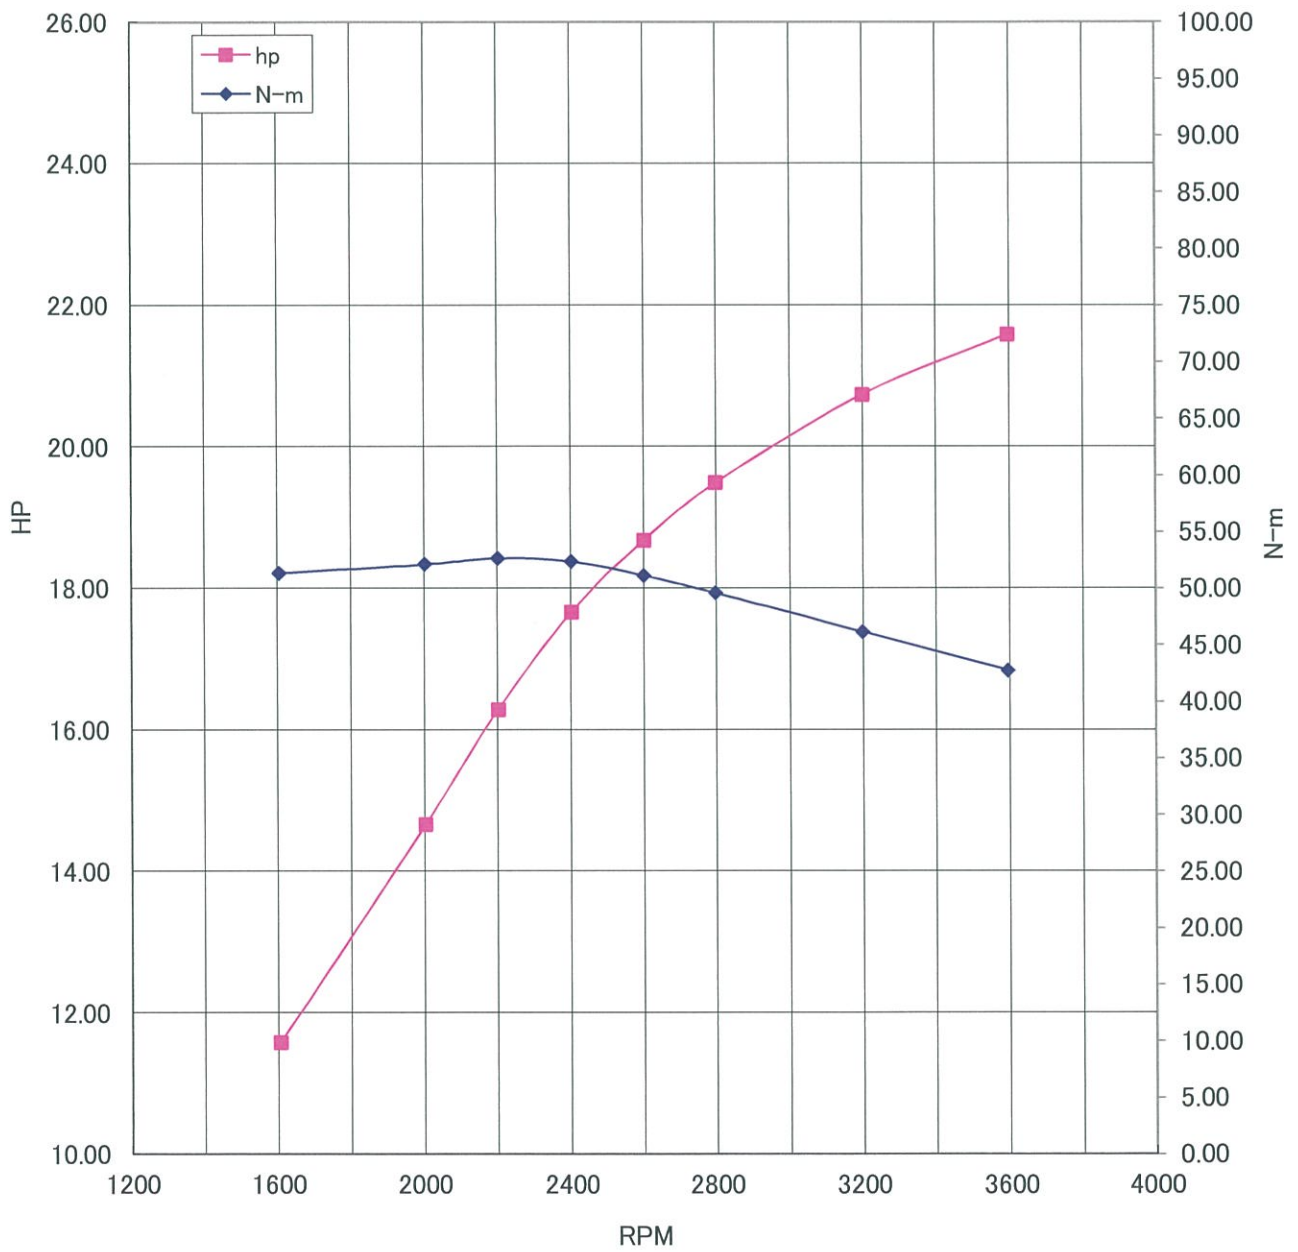

### WOT ENGINE POWER PLOT

#### Kawasaki General purpose engine

Engine model/version : FT651V (Carburetor)  
Engine serial number : A03100  
Test/run number : 819

Kawasaki General Purpose Engine Gross Power Data According to SAE J1995

WOT ENGINE POWER PLOT

Kawasaki General purpose engine

Engine model/version : FT651V (Carburetor)  
Engine serial number : A03098  
Test/run number : 749

Kawasaki General Purpose Engine Gross Power Data According to SAE J1995