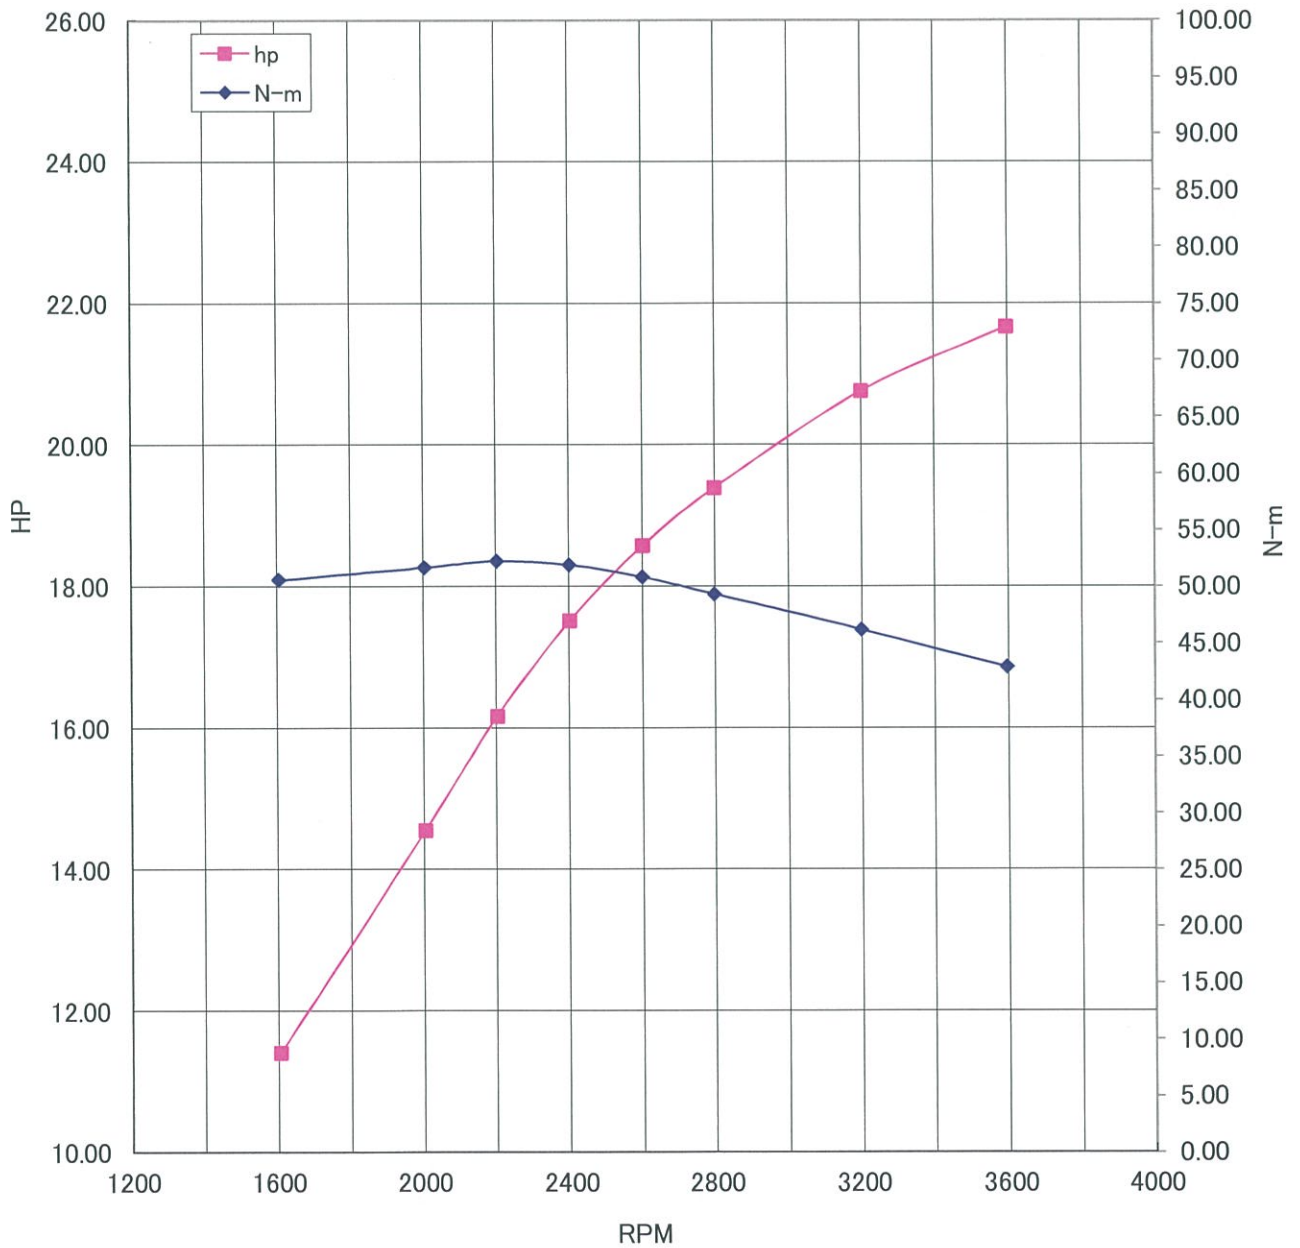

### WOT ENGINE POWER PLOT

#### Kawasaki General purpose engine

Engine model/version : FT651V (Carburetor)  
Engine serial number : A03100  
Test/run number : 819

Kawasaki General Purpose Engine Gross Power Data According to SAE J1995

WOT ENGINE POWER PLOT

Kawasaki General purpose engine

Engine model/version : FT651V (Carburetor)  
Engine serial number : A03098  
Test/run number : 749

Kawasaki General Purpose Engine Gross Power Data According to SAE J1995