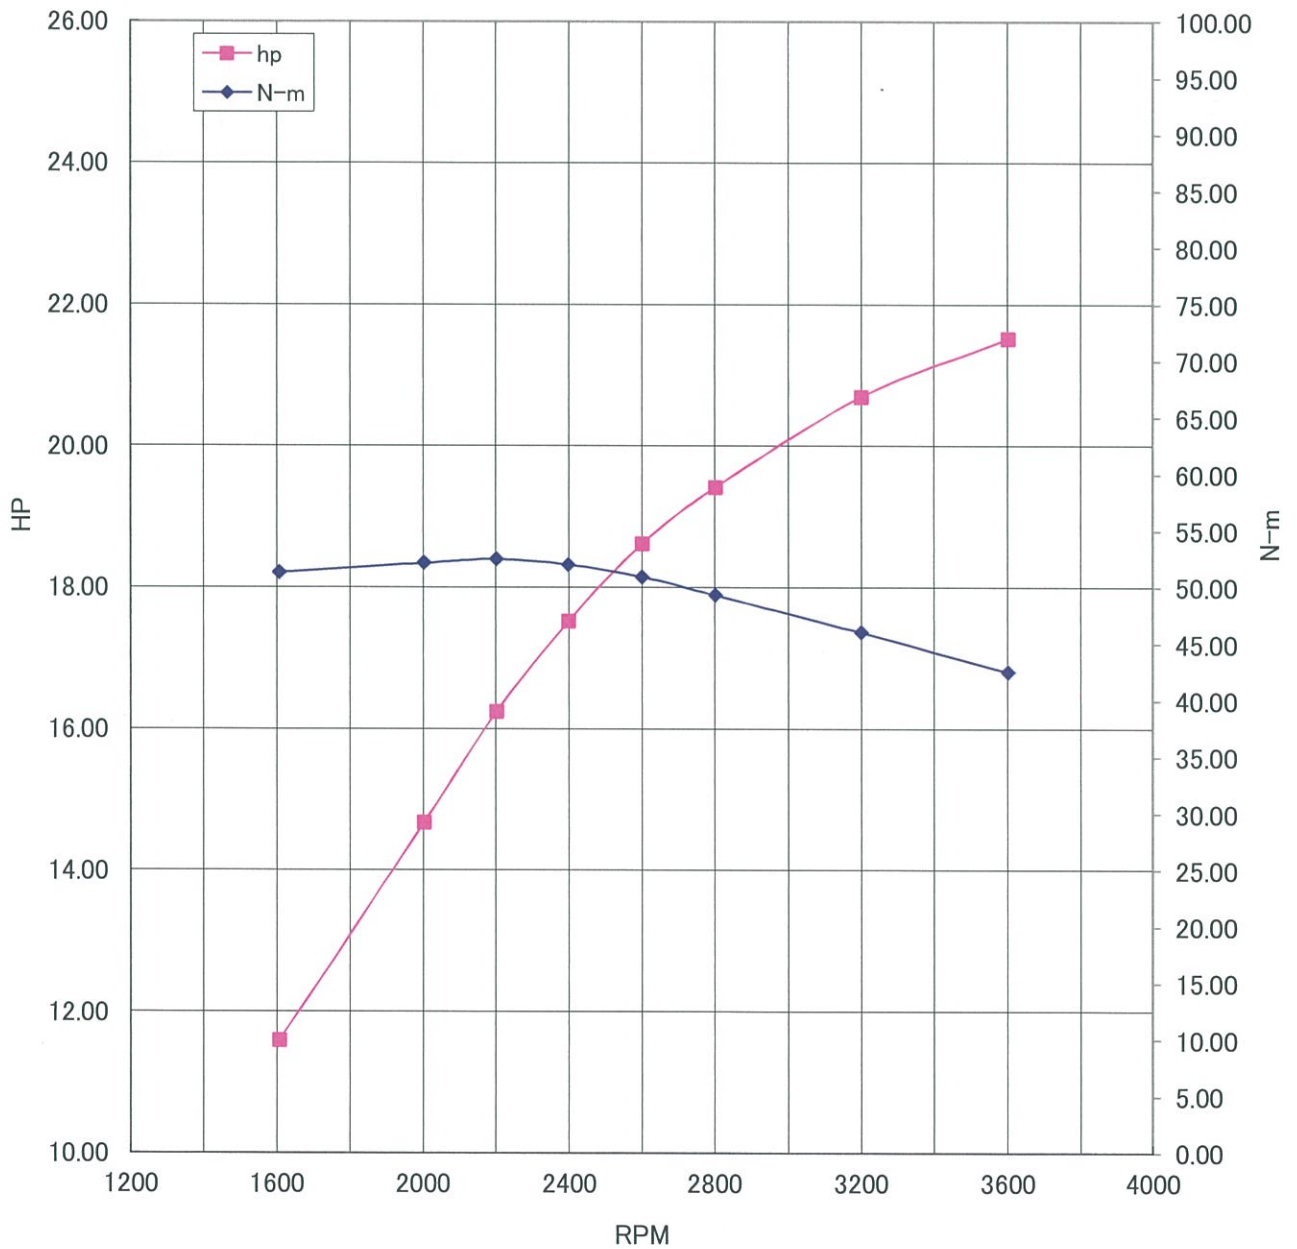

### WOT ENGINE POWER PLOT

#### Kawasaki General purpose engine

Engine model/version : FT651V (Carburetor)  
Engine serial number : A03100  
Test/run number : 819

Kawasaki General Purpose Engine Gross Power Data According to SAE J1995

WOT ENGINE POWER PLOT

Kawasaki General purpose engine

Engine model/version : FT651V (Carburetor)  
Engine serial number : A03098  
Test/run number : 749

Kawasaki General Purpose Engine Gross Power Data According to SAE J1995

**WOT ENGINE POWER PLOT**

**Kawasaki General purpose engine**

Engine model/version : FT651V (Carburetor)  
Engine serial number : A03095  
Test/run number : 782