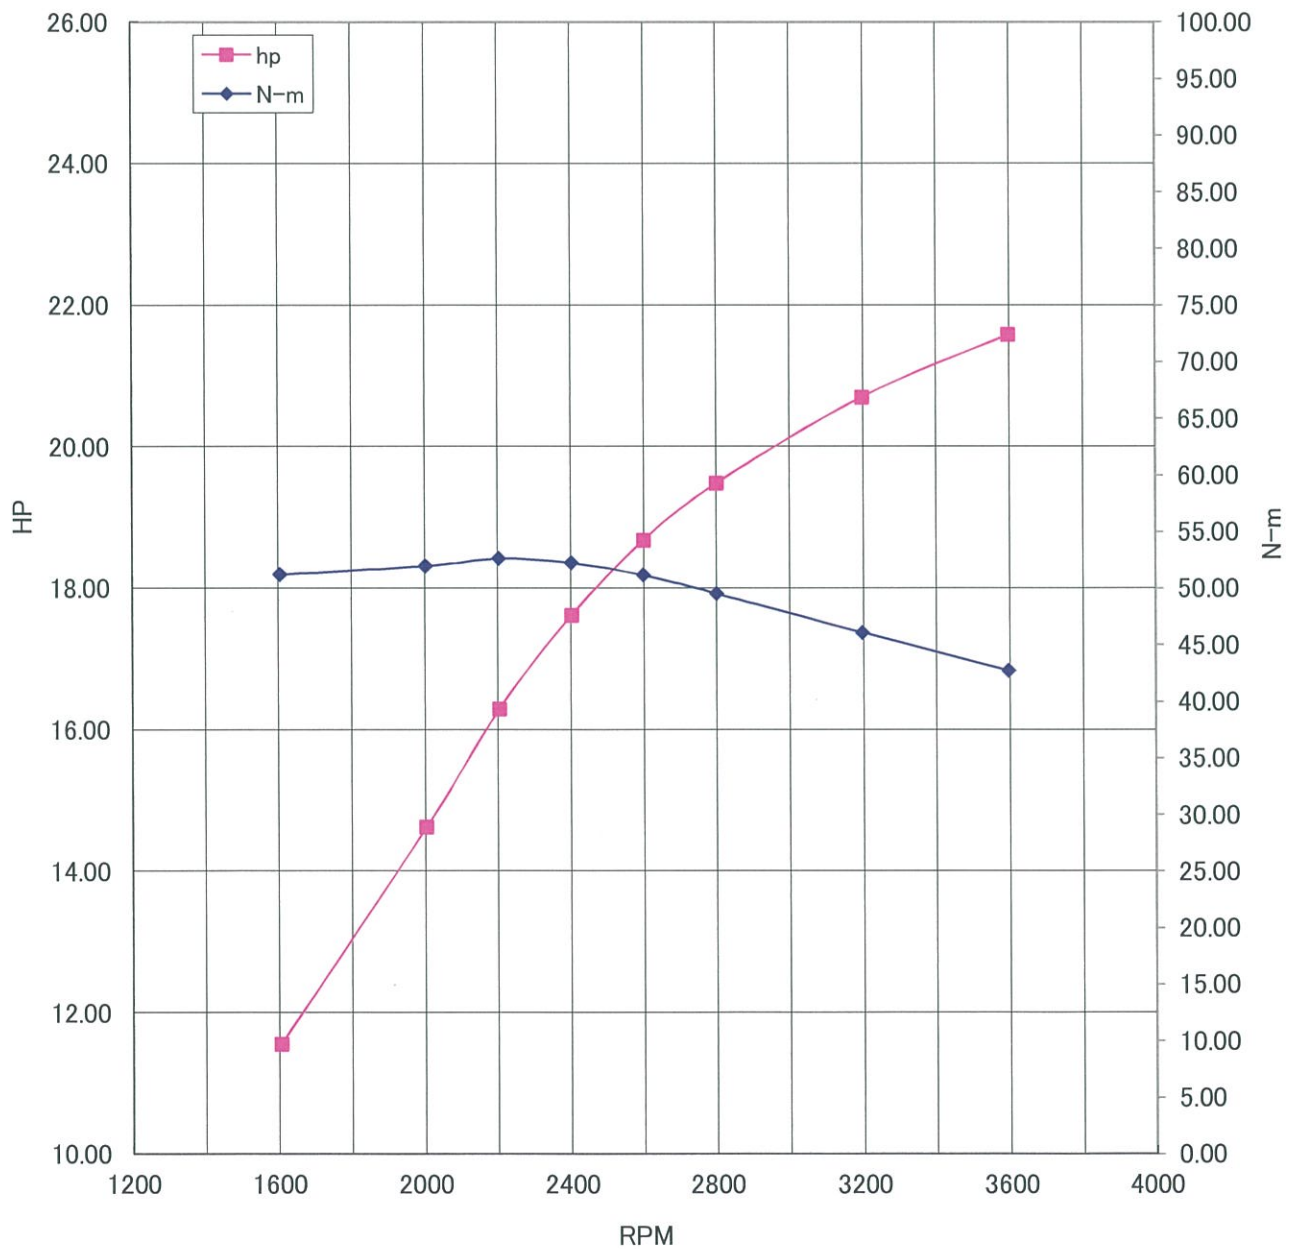

WOT ENGINE POWER PLOT

Kawasaki General purpose engine

Engine model/version : FT651V (Carburetor)
Engine serial number : A03095
Test/run number : 783