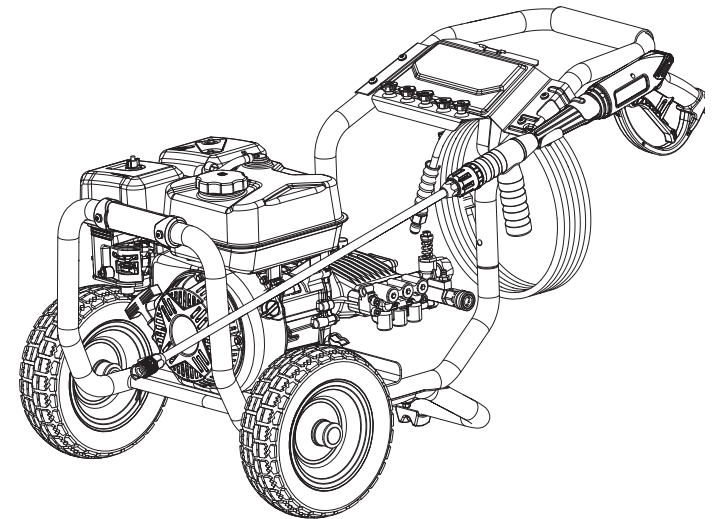

PARTS CATALOG

PW-3600

3600 PSI PRESSURE WASHER

MANUFACTURING NUMBER

090079438

ECHO, INCORPORATED

400 Oakwood Road, Lake Zurich, Illinois 60047

WWW.ECHO-USA.COM