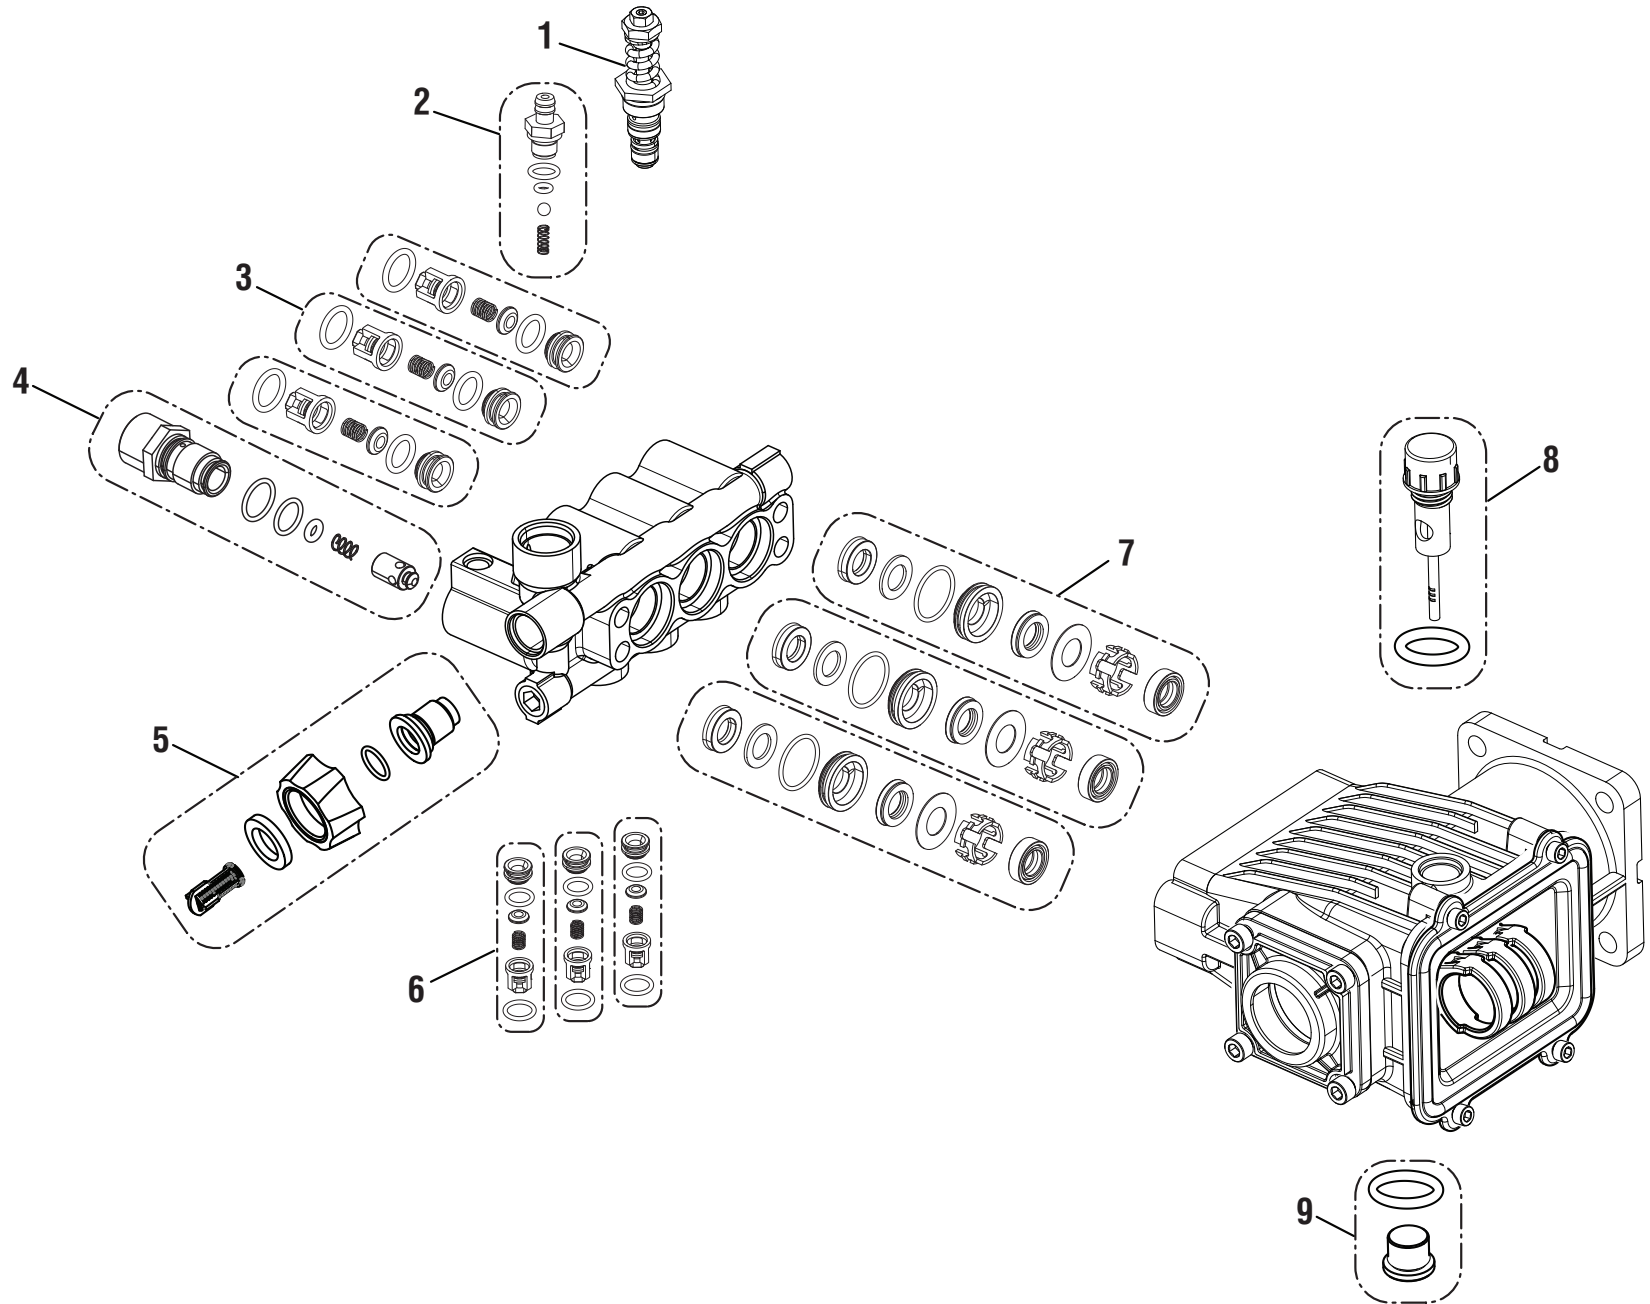

FIGURE B

ECHO PRESSURE WASHER – ITEM NO. PW-3600

The model number will be found on a label attached to frame. Always mention the model number in all correspondence regarding your **PRESSURE WASHER** or when ordering replacement parts.

FIGURE B PARTS LIST

KEY	P/N	DESCRIPTION	QTY
1	YH482000310	Unloader Assembly	1
2	YH482000320	Soap Injector Kit	1
3	YH482000330	Inlet Valve Kit.....	3
4	YH482000340	Outlet Connector Kit	1
5	YH482000350	Inlet Assembly Kit	1
6	YH482000360	Outlet Valve Kit.....	3
7	YH482000370	Pressure Seal Kit.....	3
8	YH482000380	Vent Plug Kit.....	1
9	YH482000390	Oil Plug Kit	1