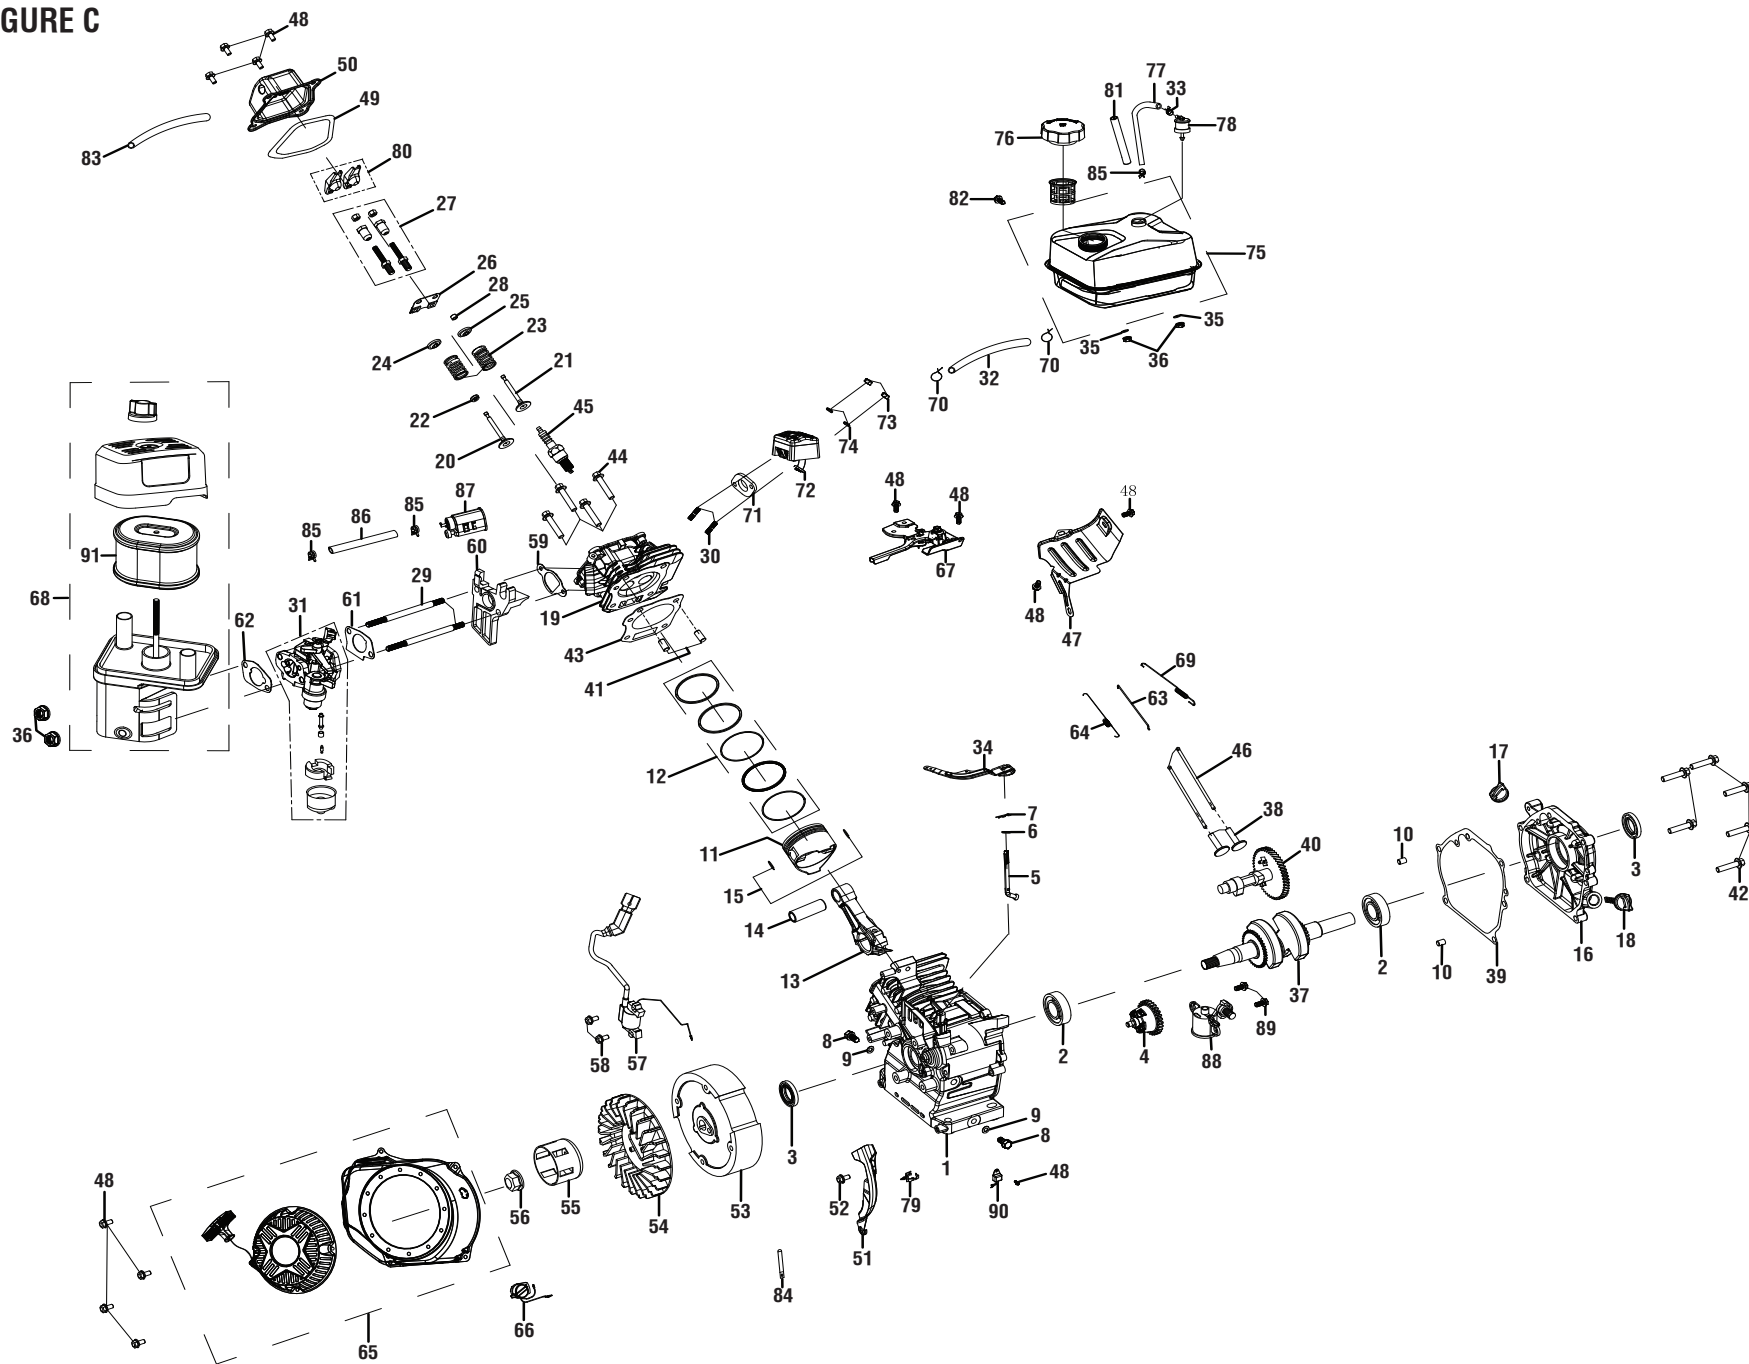

ECHO PRESSURE WASHER – ITEM NO. PW-3600

FIGURE C

ECHO PRESSURE WASHER – ITEM NO. PW-3600

The model number will be found on a label attached to frame. Always mention the model number in all correspondence regarding your **PRESSURE WASHER** or when ordering replacement parts.

FIGURE C PARTS LIST

KEY	P/N	DESCRIPTION	QTY	KEY	P/N	DESCRIPTION	QTY
1	YH458001310	Crankcase	1	27	YH458000920	Rocker Arm Tightening Bolt.....	2
2	YH453000090	Ball Bearing.....	2	28	YH458000930	Rotator	1
3	YH468001170	Oil Seal.....	2	29	YH452000420	Stud Bolt	2
4	YH458000770	Governor Assembly	1	30	YH452000580	Stud Bolt	2
5	YH470000760	Governor Arm Shaft	1	31	YH459000450	Carburetor Assembly	1
6	YH451000350	Governor Arm Shaft Washer.....	1	32	YH467000430	Fuel Line.....	1
7	YH452000410	Lock Pin	1	33	YH452000590	Fuel Line Clip	1
8	YH468001180	Drain Plug Bolt	2	34	YH470000780	Governor Arm.....	1
9	YH451000360	Drain Plug Washer	2	35	YH451000430	Washer	2
10	YH452000450	Dowel Pin (Case Cover)	2	36	YH450000380	Hex Nut (M6).....	4
11	YH458000780	Piston	1	37	YH458000940	Crankshaft Assembly	1
12	YH458000790	Piston Scraper Ring Set.....	1	38	YH458000950	Valve Lifter.....	2
13	YH458000800	Connecting Rod Assembly	1	39	YH468001380	Case Cover	1
14	YH458000810	Piston Pin.....	1	40	YH458000960	Camshaft Assembly.....	1
15	YH458000820	Piston Clip.....	2	41	YH452000460	Dowel Pin (Cylinder Head)	2
16	YH458000830	Crankcase Cover Assembly.....	1	42	YH435000500	Bolt (M6 x 30 mm).....	6
17	YH468001190	Oil Plug.....	1	43	YH468001200	Cylinder Head Gasket.....	1
18	YH470000770	Dipstick	1	44	YH435000510	Bolt (M6 x 60 mm).....	4
19	YH458000840	Cylinder Head	1	45	YH461000220	Spark Plug.....	1
20	YH458000850	Intake Valve.....	1	46	YH458000970	Push Rod	2
21	YH458000860	Exhaust Valve.....	1	47	YH479001700	Shroud.....	1
22	YH458000870	Intake Valve Returner	1	48	YH435000520	Bolt (M6 x 12 mm).....	13
23	YH458000880	Valve Spring	2	49	YH458001320	Headcover.....	1
24	YH458000890	Intake Seat Valve Spring	1	50	YH458000980	Cylinder Head Cover.....	1
25	YH458000900	Exhaust Seat Valve Spring.....	1	51	YH479001710	Wind Shield.....	1
26	YH458000910	Push Rod Guide Plate.....	1	52	YH435000530	Bolt (M6 x 12 mm).....	1