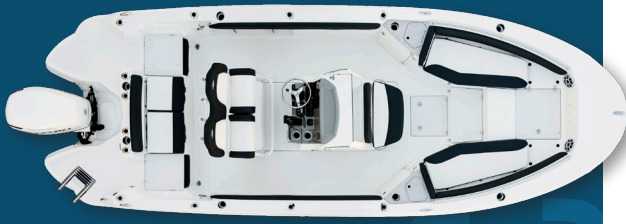

236 CC

MODEL INFORMATION

 **STINGRAY**[®]
Legendary performance. Unsurpassed value. *Boats*

LENGTH
23' 8"
7.2 m

BEAM
101"
256.5 cm

FUEL CAPACITY
68 GAL
257 L

AVG DRY WEIGHT
3,648 LB
w/ 250 HP Engine

236 CC SPECIFICATIONS (CONT'D)

STANDARD FEATURES

- 3-Year Hull Blister Protection Plan
- Aerated Livewell 800 GPH (aft)
- Backlit Instruments & Circuit Breakers
- Bilge Pump 1100 GPH Auto/Man
- Bow Cushions/Seats (removable)
- Bow Storage
- Certifications: NMMA, USCG
- Cooler/Storage Box with Overboard Drain
- Dash Accessory Plug 12V w/ Dual USB Ports
- Exclusive Z-Plane Hull
- Integrated Electric Horn
- Deluxe Stainless Steel Steering Wheel
- Limited Lifetime Hull Protection Plan
- Fusion RA-55 Stereo BT-APP
- Nano-Block Stain Resistant Vinyl
- Oversized Cup Holders
- Power Trim and Tilt
- Engel Cooler (74 qt)
- Safety Glass Windshield
- Self Bailing Cockpit
- Stainless Steel Rod Holders
- Stainless Steel Spring Line Cleats
- Stainless Steel Multi-Step Aft Ladder
- Stainless Steel Pull-Up Cleats
- Stainless Steel Rod Holders w/ Drain
- No Feedback Steering
- Deluxe Console
- LED Docking Lights – Stainless Steel
- Trim Tabs w/ LED Indicator – Electric
- Bolster Seats for Leaning Post
- Leaning Post w/ Cooler
- Tackle Storage & Trash Can Pull Out