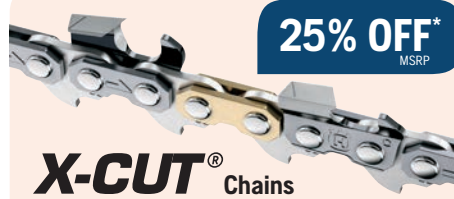

25% OFF*
MSRP

X-CUT® Chains

See your local Husqvarna dealer for eligible units.