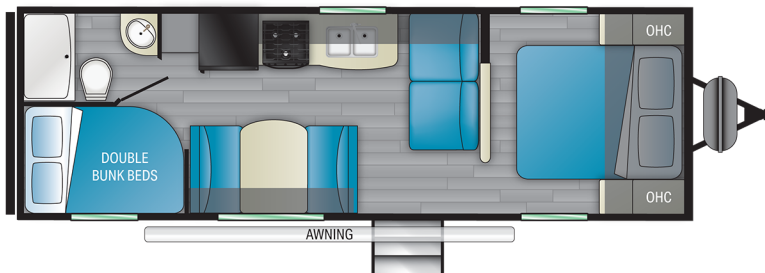

PROWLER

Prowler 250BH

TOP FEATURES

PRODUCT SPECS

Dry Weight	5060
Hitch Weight	540
Axles	2 x 3500
Fresh Tank	41
Black Tank	40
Furnace	30,000 BTU
Bedroom Height	6'-8"
Awning Length	14'
Cook Top	3 Burner
Traditional Oven	Yes
Convection Oven	No
Generator Prep	N/A