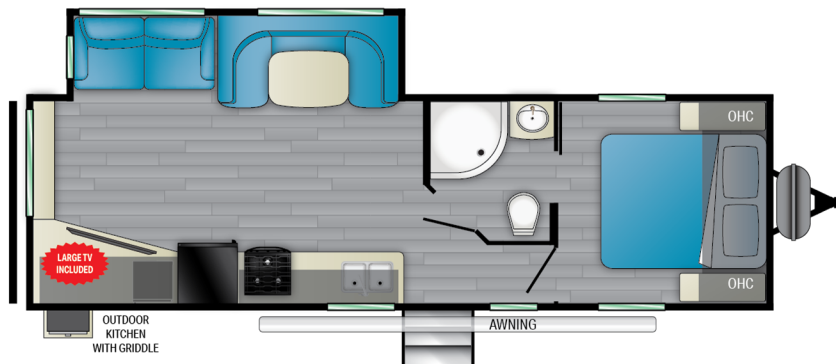

PROWLER

Prowler 276RE

TOP FEATURES

PRODUCT SPECS

Dry Weight	6360
Hitch Weight	480
Axles	2 x 3500
Fresh Tank	41
Black Tank	40
Furnace	30,000 BTU
Number of Slides	1
Bedroom Height	6'-8"
Awning Length	15'
Cook Top	3 Burner
Traditional Oven	Yes
Convection Oven	No
Generator Prep	N/A