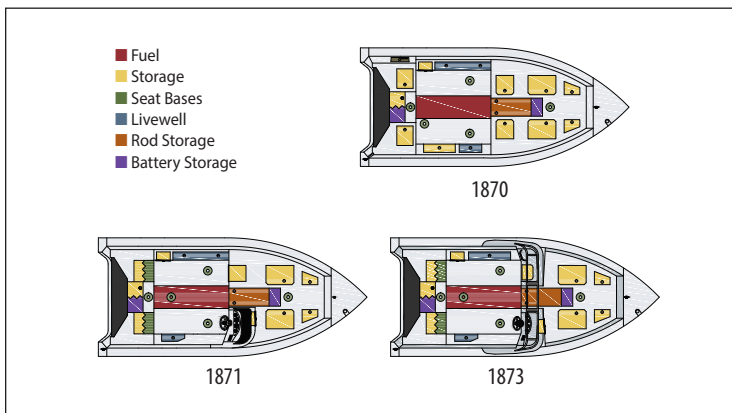

MirroCraft

2024 ALUMINUM BOATS

MirroCraft by Northport Marine, LLC
P.O. Box 380 / Gillett, Wisconsin 54124
Email: info@mirrocrafter.com • www.mirrocrafter.com

FEATURES

	1870	1871	1873
Accessories			
Safety Handles	●	●	●
"No Feedback" Steering	●	●	●
Deck Hardware	●	●	●
Battery Tray/Box	●	●	●
Horn	●	●	●
Bilge Pump w/Auto Float Switch	●	●	●
Electrical			
12V Power Point	●	●	●
12V/24V Trolling Receptacle	●	●	●
Switches w/Circuit Breaker	●	●	●
Instruments			
Volt	●	●	●
Fuel	●	●	●
Tachometer	●	●	●
Speedometer	✓	●	●
Rod Locker 9'	●	●	●
Storage			
Stern	●	●	●
Bow	●	●	●
Tackle Storage	●	●	●
Lighting			
Lighted Livewell	●	●	●
Courtesy	●	●	●
Navigation	●	●	●
Livewell			
75 Qt. Aerated Livewell (50"L x 9"W x 10"D)	●	●	●
Livewell/Baitwell (30"L x 9"W x 9"D)	●	●	●
Seating			
Pedestal Bases	5	5	5
Removable Lockable Pedestal Seats	3	3	3
General Features			
Cockpit Floor Vinyl	●	●	●
39 Gallon Plastic Fuel Tank	●	●	●
Full Walk-Thru Windshield			●
Removable Windshield		●	●
Fiberglass Console		●	●
Level Flotation	●	●	●

OPTIONS

	1870	1871	1873
Flip Up Cleats	✓	✓	✓
10' Rod Storage	✓	✓	✓
Carpeted Cockpit Floor	✓	✓	✓
Battery Charger	✓	✓	✓
Mooring Cover	✓	✓	✓
Battery Shut Off Switch	✓	✓	✓
Stereo AM/FM/Bluetooth	✓	✓	✓
Removable Seat w/Hardware	✓	✓	✓
Butt Seat	✓	✓	✓
Bimini Sun Top	✓	✓	✓
Convertible Top			✓
Side Curtains			✓
Aft Curtains			✓
Tonneau Cover			✓
Walk Thru Curtain			✓
Hydraulic Steering		✓	✓
Recirc/Timer Kit	✓	✓	✓
Swim Platform	✓	✓	✓
Boarding Ladder	✓	✓	✓
Steering Wheel Upgrade		✓	✓
Wash Down System	✓	✓	✓
Aggressor Pro Package		✓	✓
*Deluxe Bow Panel	✓	✓	✓
*Bow Cargo Nets	✓	✓	✓
*Tilt Wheel		✓	✓

● Standard ✓ Optional *Indicates Pro Package Options