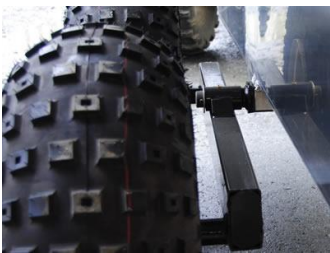

MARLON

Est 1976

MARLON ATV1605 TUB TRAILER

SPECIFICATIONS

GVW	1600
Curb Weight	357
Payload Capacity	1320
Tire Size	25" X 12" X 9"
Bed Dimension	69.1"L x 44"W x 24"D
Tongue	Standard Coupler 2" ball
Options	Lid comes with Rack Gas Can holder

Get to those special out-of-the-way places with all your gear! The lightweight aluminum body and 45 cubic feet of interior cargo space make it easy for you to take the long road back. The walking beam suspension and 25" tires make navigating rough terrain easy and safe while cruising over almost any terrain.

Optional aluminum lid is available. Lids are equipped with hinges and hydraulic lifts that take over lifting the lid once it is started.

Articulating Axle

Tie Down Spots

Drain Plug

Optional Gas Can Holder