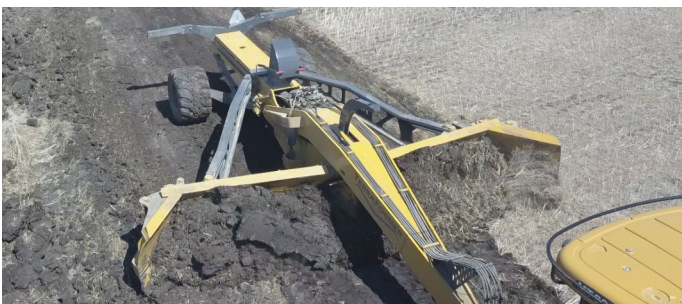

TERRAFORMER

By AG SHIELD

WHO SAID THE EARTH CAN'T BE FLAT?

- Contour land fast and efficiently
- Maximum cutting width of 8.65 meters (28 ft)
- Minimum 400 Hp required
- Infinite blade adjustments 12ft-28ft
- Auto grade and slope control ready
- 12 foot transport width for safe & efficient transportation

BEST OF BOTH WORLDS!

Capture up to 20 yards

Continuous earth moving

KEY FEATURES:

STANDARD FEATURES:

- Hardened cutting edges
- Standard construction grade ripper tip & end bits (D7, D9 & D11 Dozer)
- Industrial cylinders (Bolt on glands & induction hardened rods)
- Bull pull hitch - Cat 4 or Cat 5
- Radial flotation tires
- LED clearance, marker, stop & turn lights
- Height and tilt indicator

OPTIONAL FEATURES:

- Electrical over Hydraulic valves or multipliers
- Scraper Hitch
- Auto slope & tilt control by SD Drain
- RTK & Laser guidance systems
 - SD Drain
 - Trimble
 - Ditch Assist

CALL US FOR MORE INFO