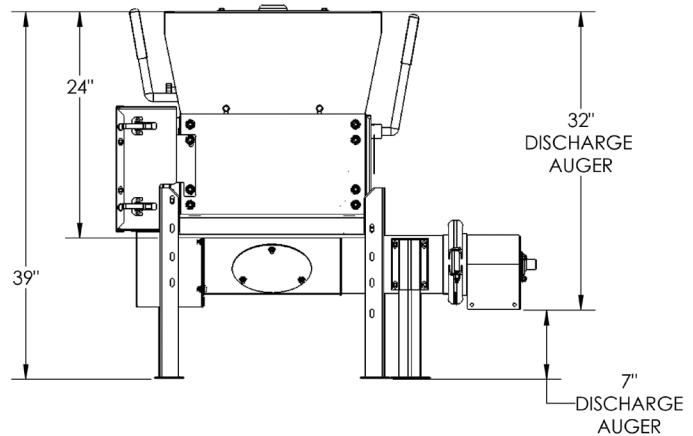

Automatic

Grain Mills

LPE700

Features

- Economical and versatile
- Mount under low discharge outlets
- Auger options for discharge
- Set rolls with a single lever

Roll Configuration	Dry Corn	High Moisture Corn	Soybeans	Milo	Small Grains
4	700 bsh/hr	600 bsh/hr			
6.5	520 bsh/hr	450 bsh/hr	420 bsh/hr	400 bsh/hr	300 bsh/hr
8	450 bsh/hr	390 bsh/hr	380 bsh/hr	380 bsh/hr	270 bsh/hr
10	330 bsh/hr	300 bsh/hr	270 bsh/hr	270 bsh/hr	240 bsh/hr

Specifications

Roll Size: 9"x 14"

Weight: 570 lbs

Horsepower: 7.5-10

Email: info@automaticag.com
 800-336-4336 • automaticag.com