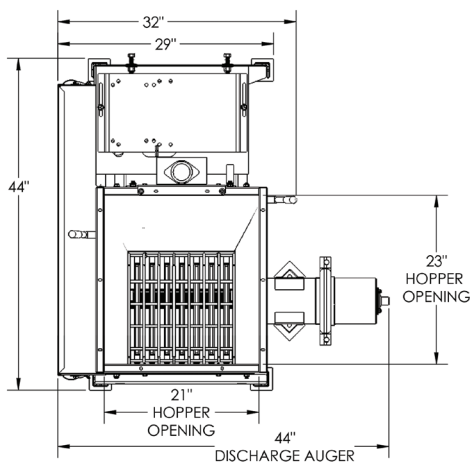

Automatic

Grain Mills

LPE700

Features

- Economical and versatile
- Mount under low discharge outlets
- Auger options for discharge
- Set rolls with a single lever

Roll Configuration	Dry Corn	High Moisture Corn	Soybeans	Milo	Small Grains
4	700 bsh/hr	600 bsh/hr			
6.5	520 bsh/hr	450 bsh/hr	420 bsh/hr	400 bsh/hr	300 bsh/hr
8	450 bsh/hr	390 bsh/hr	380 bsh/hr	380 bsh/hr	270 bsh/hr
10	330 bsh/hr	300 bsh/hr	270 bsh/hr	270 bsh/hr	240 bsh/hr

Specifications

Roll Size: 9"x 14"

Weight: 570 lbs

Horsepower: 7.5-10

Email: info@automaticag.com
 800-336-4336 • automaticag.com